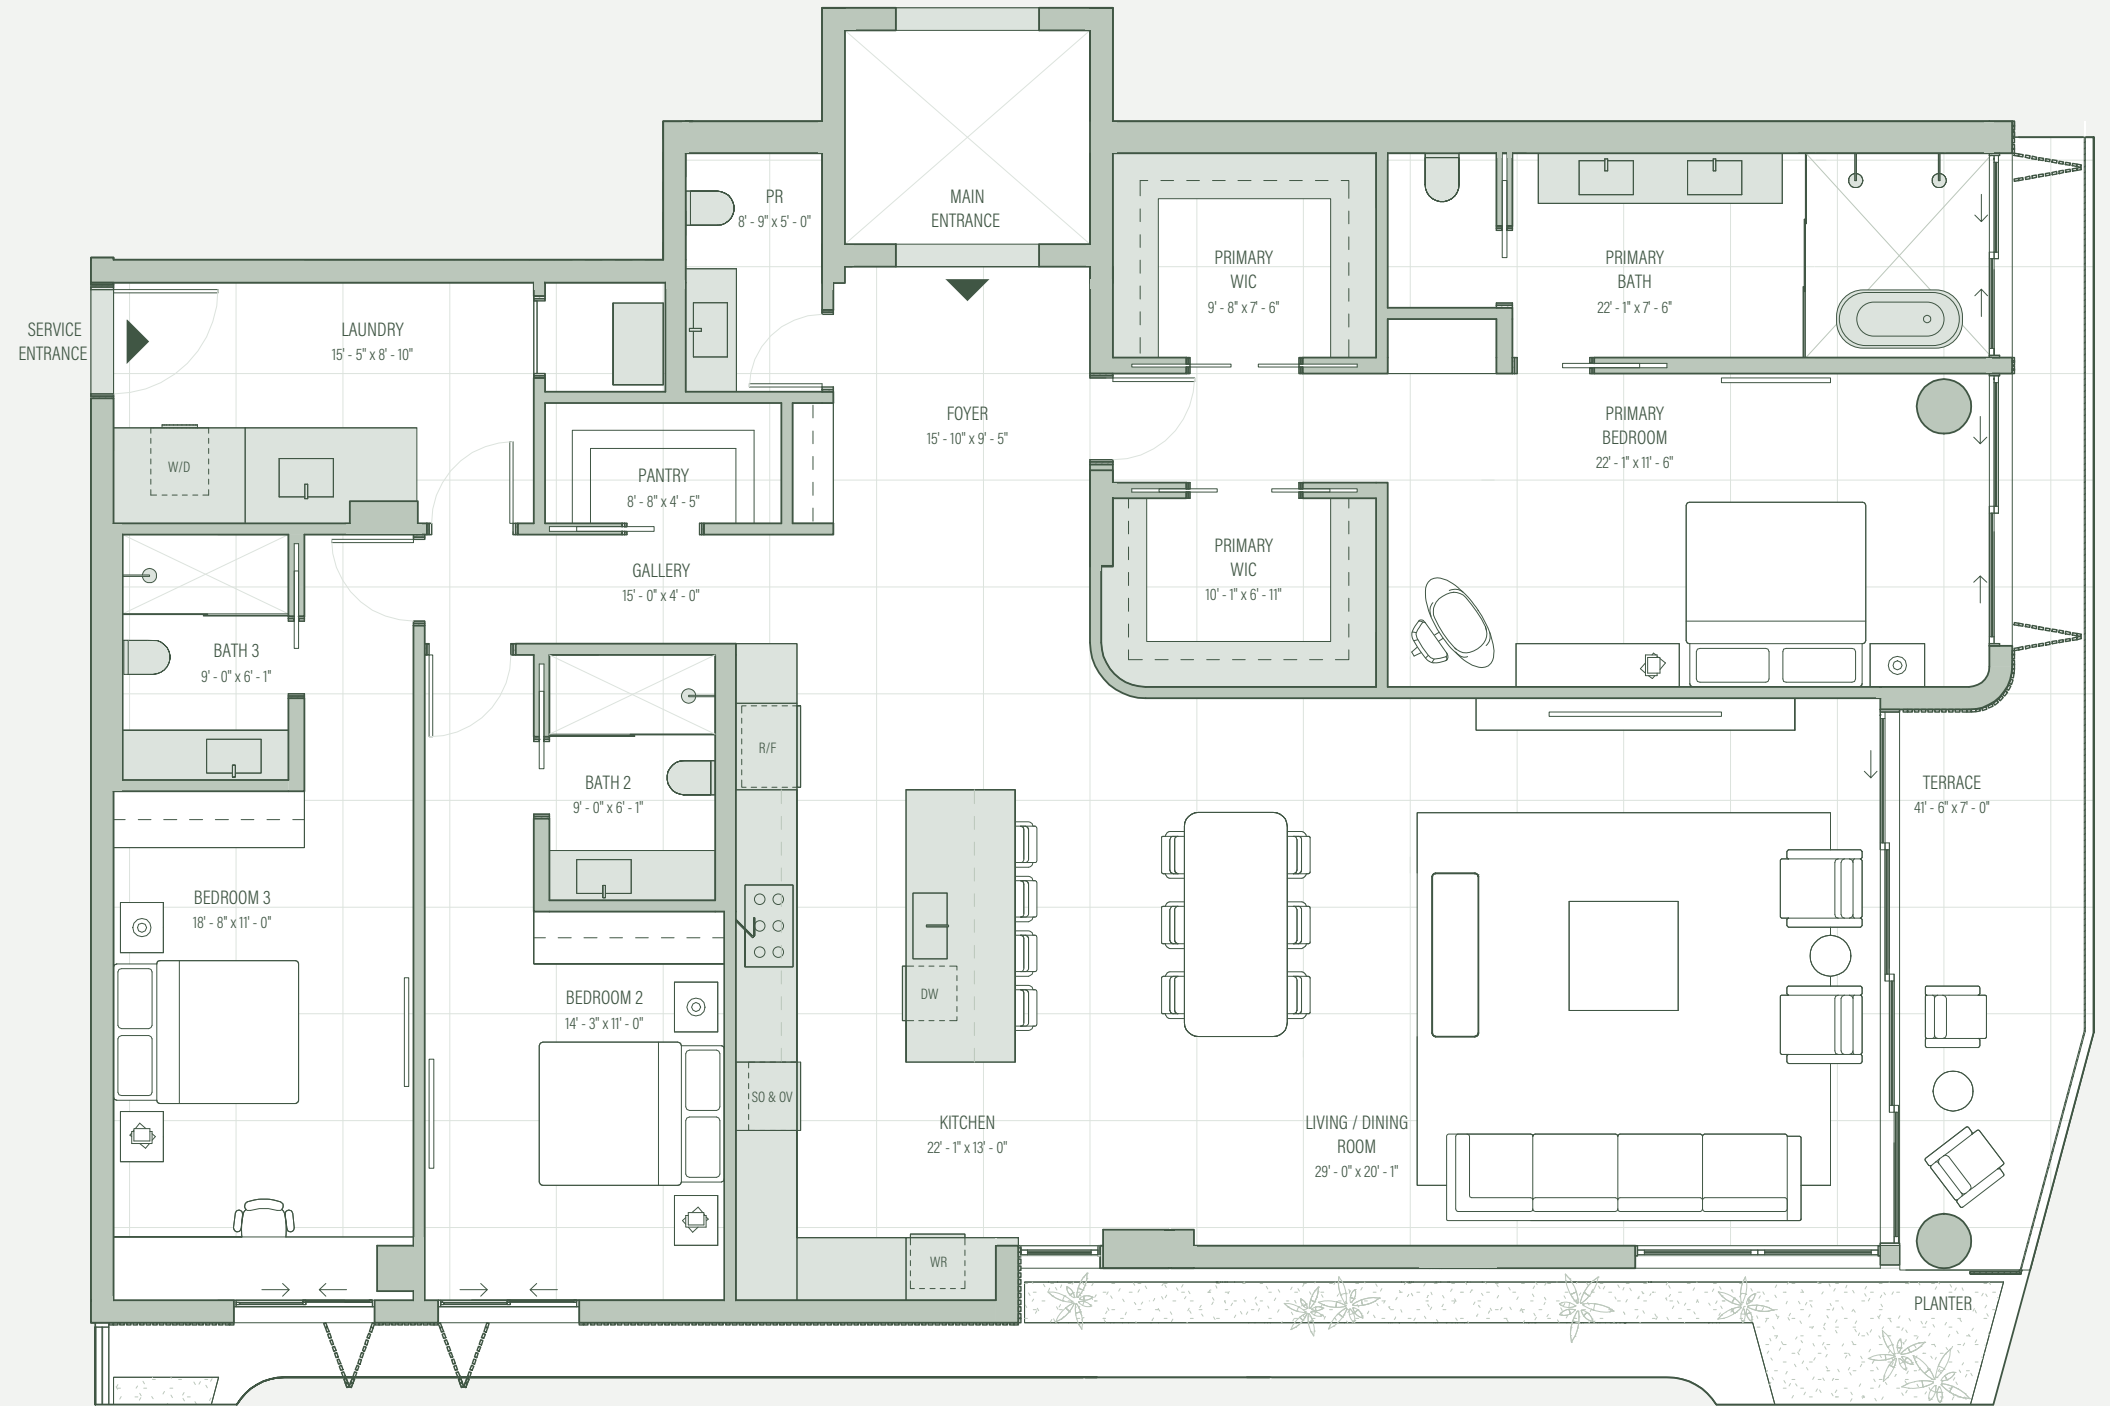

COLETTE

RESIDENCES

THE COLETTE RESIDENCES

Levels 2, 3, 4 and 5
Residences 24, 34, 44, 54
3 Bedrooms | 3 Bathrooms | 1 Powder Room

Interior: 2,747 SF / 255 SM
Exterior: 197 SF / 18 SM
Total: 2,944 SF / 273 SM

Delivery provided by the developer

lifeatcolette.com. 305.376.7522. 1880 Brickell Ave, Miami, Florida 33129.

metadevelopment

Exclusive Sales and Marketing Partner
DouglasElliman
Development Marketing

EKLUND GOMES
THE EKLUND GOMES TEAM AT DOUGLAS ELLIMAN REAL ESTATE

There are various recognized methods for calculating the square footage of a Unit. The square footage and dimensions stated hereon are measured to the exterior boundaries of the exterior walls and the centerline of interior demising walls and in fact vary from the dimensions that would be determined by using the description and definition of the "Unit" set forth in the Declaration (which generally only includes the interior airspace between the perimeter walls and excludes interior structural components). For your reference, the area of the Unit, determined in accordance with those defined unit boundaries, is set forth in the Declaration. Note that measurements of rooms set forth on this floor plan are generally taken at the greatest points of each given room (as if the room were a perfect rectangle), without regard for any cutouts. Accordingly, the area of the actual room will typically be smaller than the product obtained by multiplying the stated length times width. The dimensions and square footage stated for this Unit floor plan are approximate and may vary with actual construction, and all floor plans and development plans are subject to change. All depictions of furnishings, appliances, built-ins, counters, soffits, floor coverings, lighting and other matters of detail, including, without limitation, items of finish and decoration, are conceptual only and are not necessarily included in each Unit. Consult the Developer's prospectus for information on what is offered with the Unit.