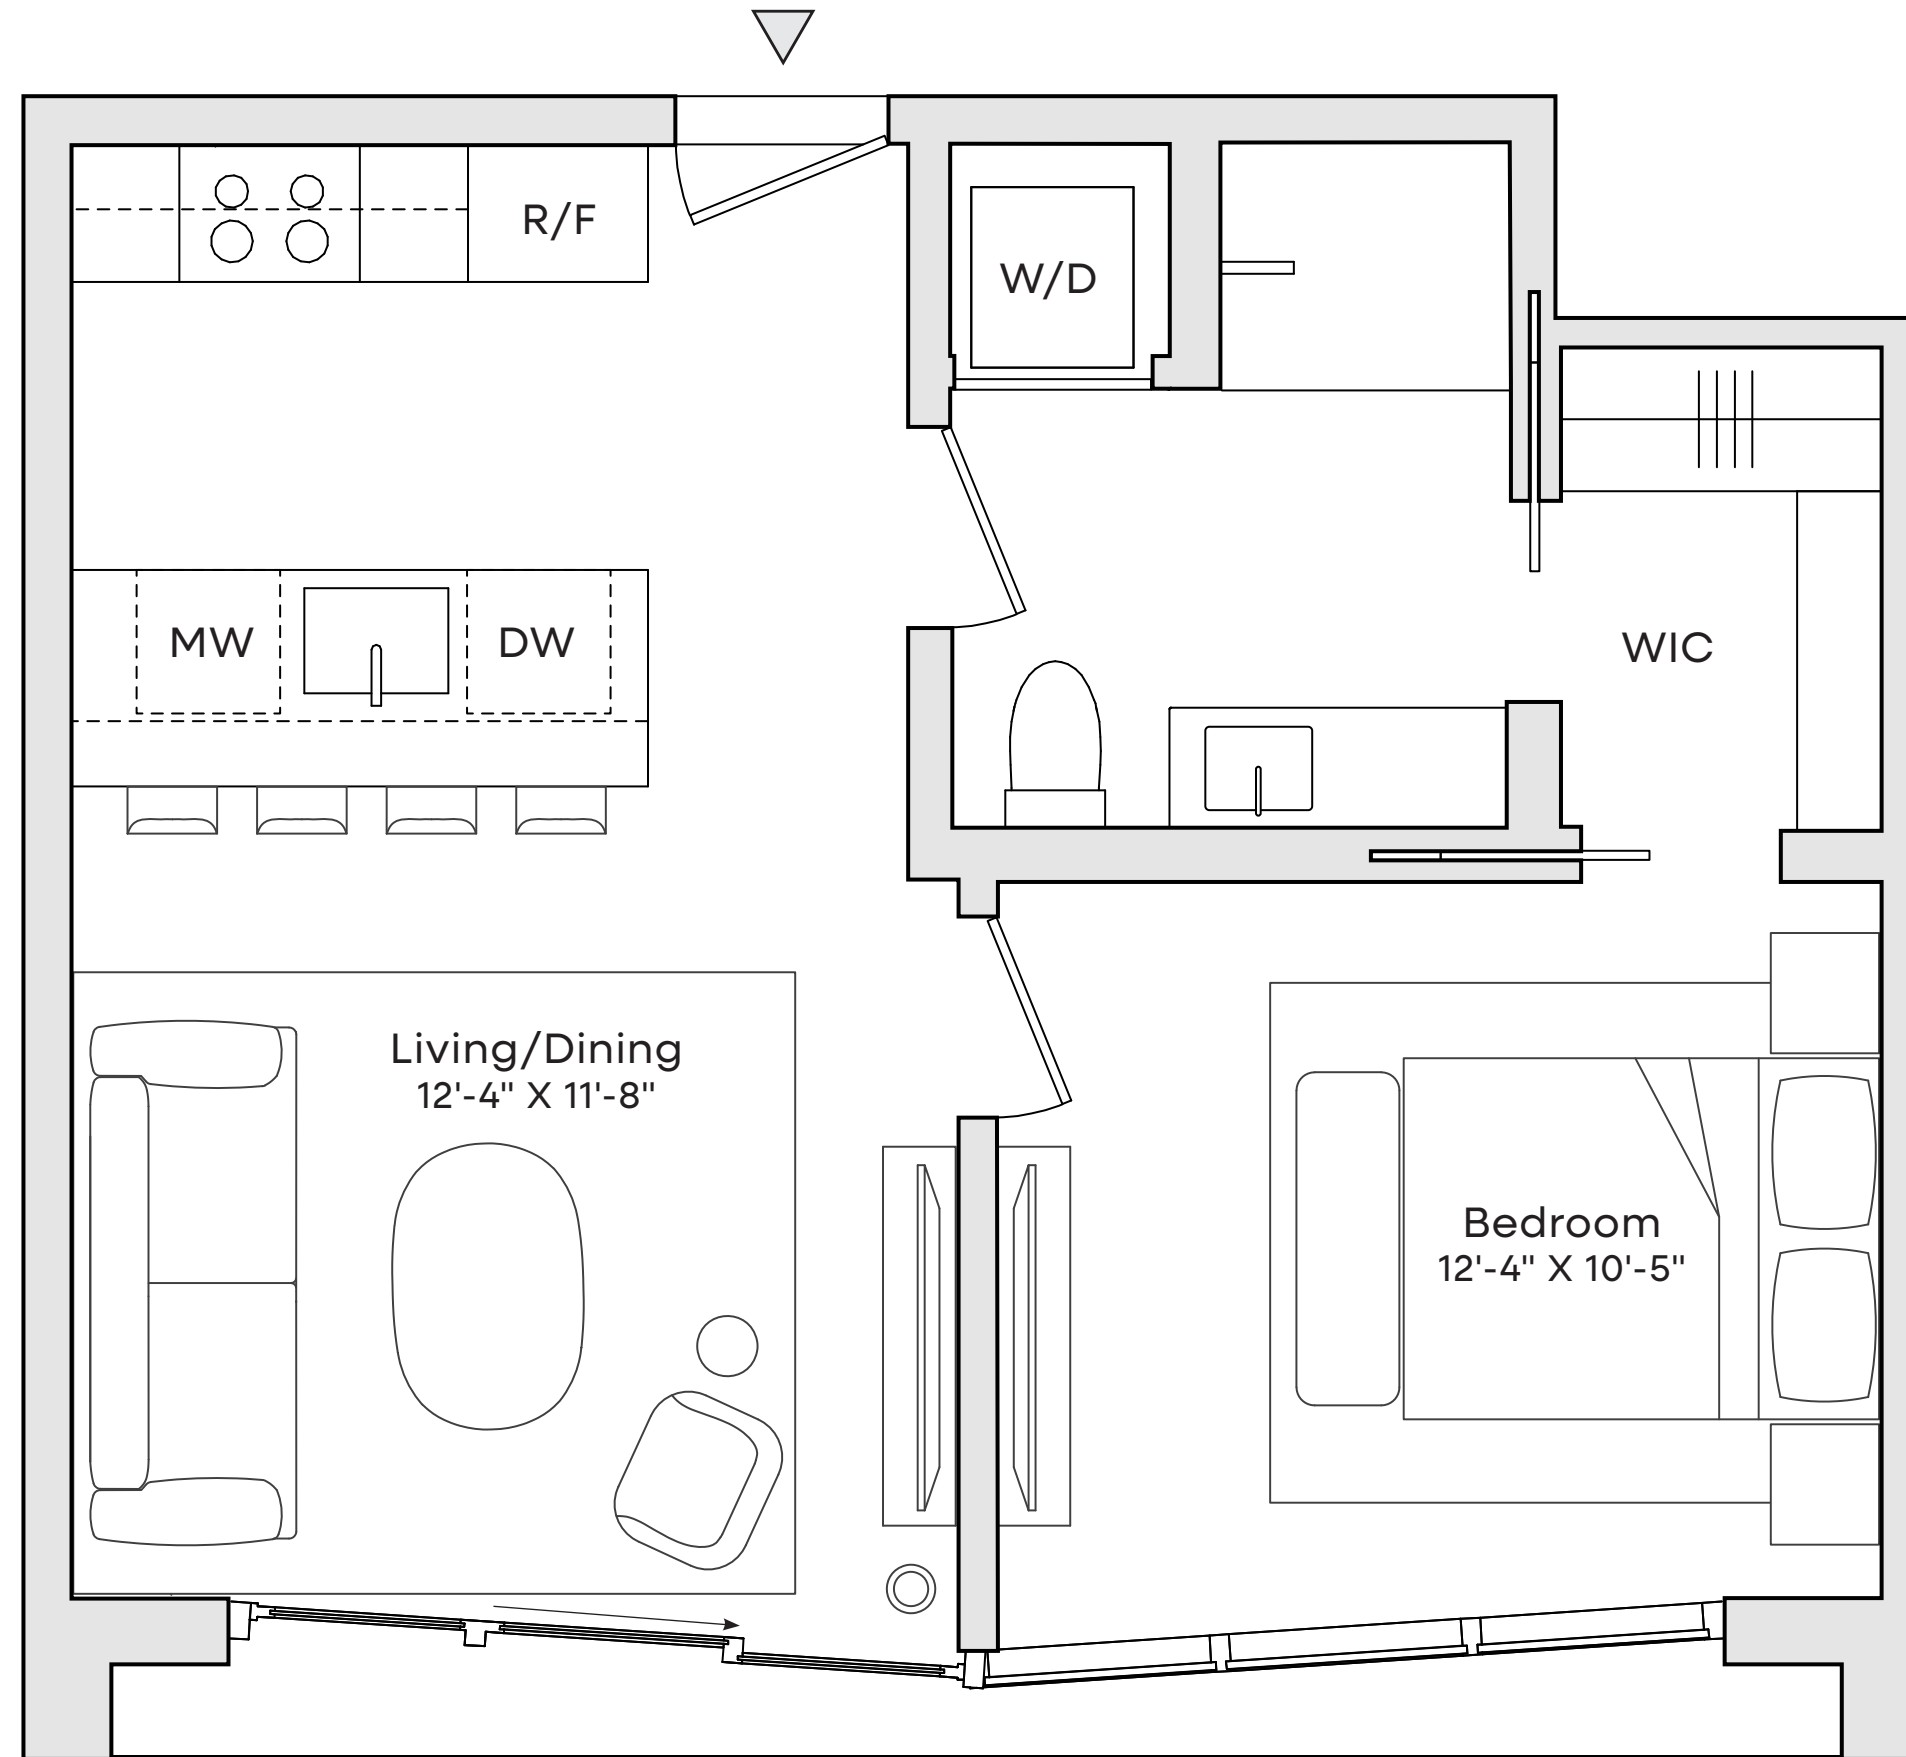

## RESIDENCE 621

Floor 6

1 Bedroom | 1 Bathroom

Juliet Balcony

West Exposure

Interior: 571 SF | 53.04 M<sup>2</sup>

SCALE: 3/8" = 1'