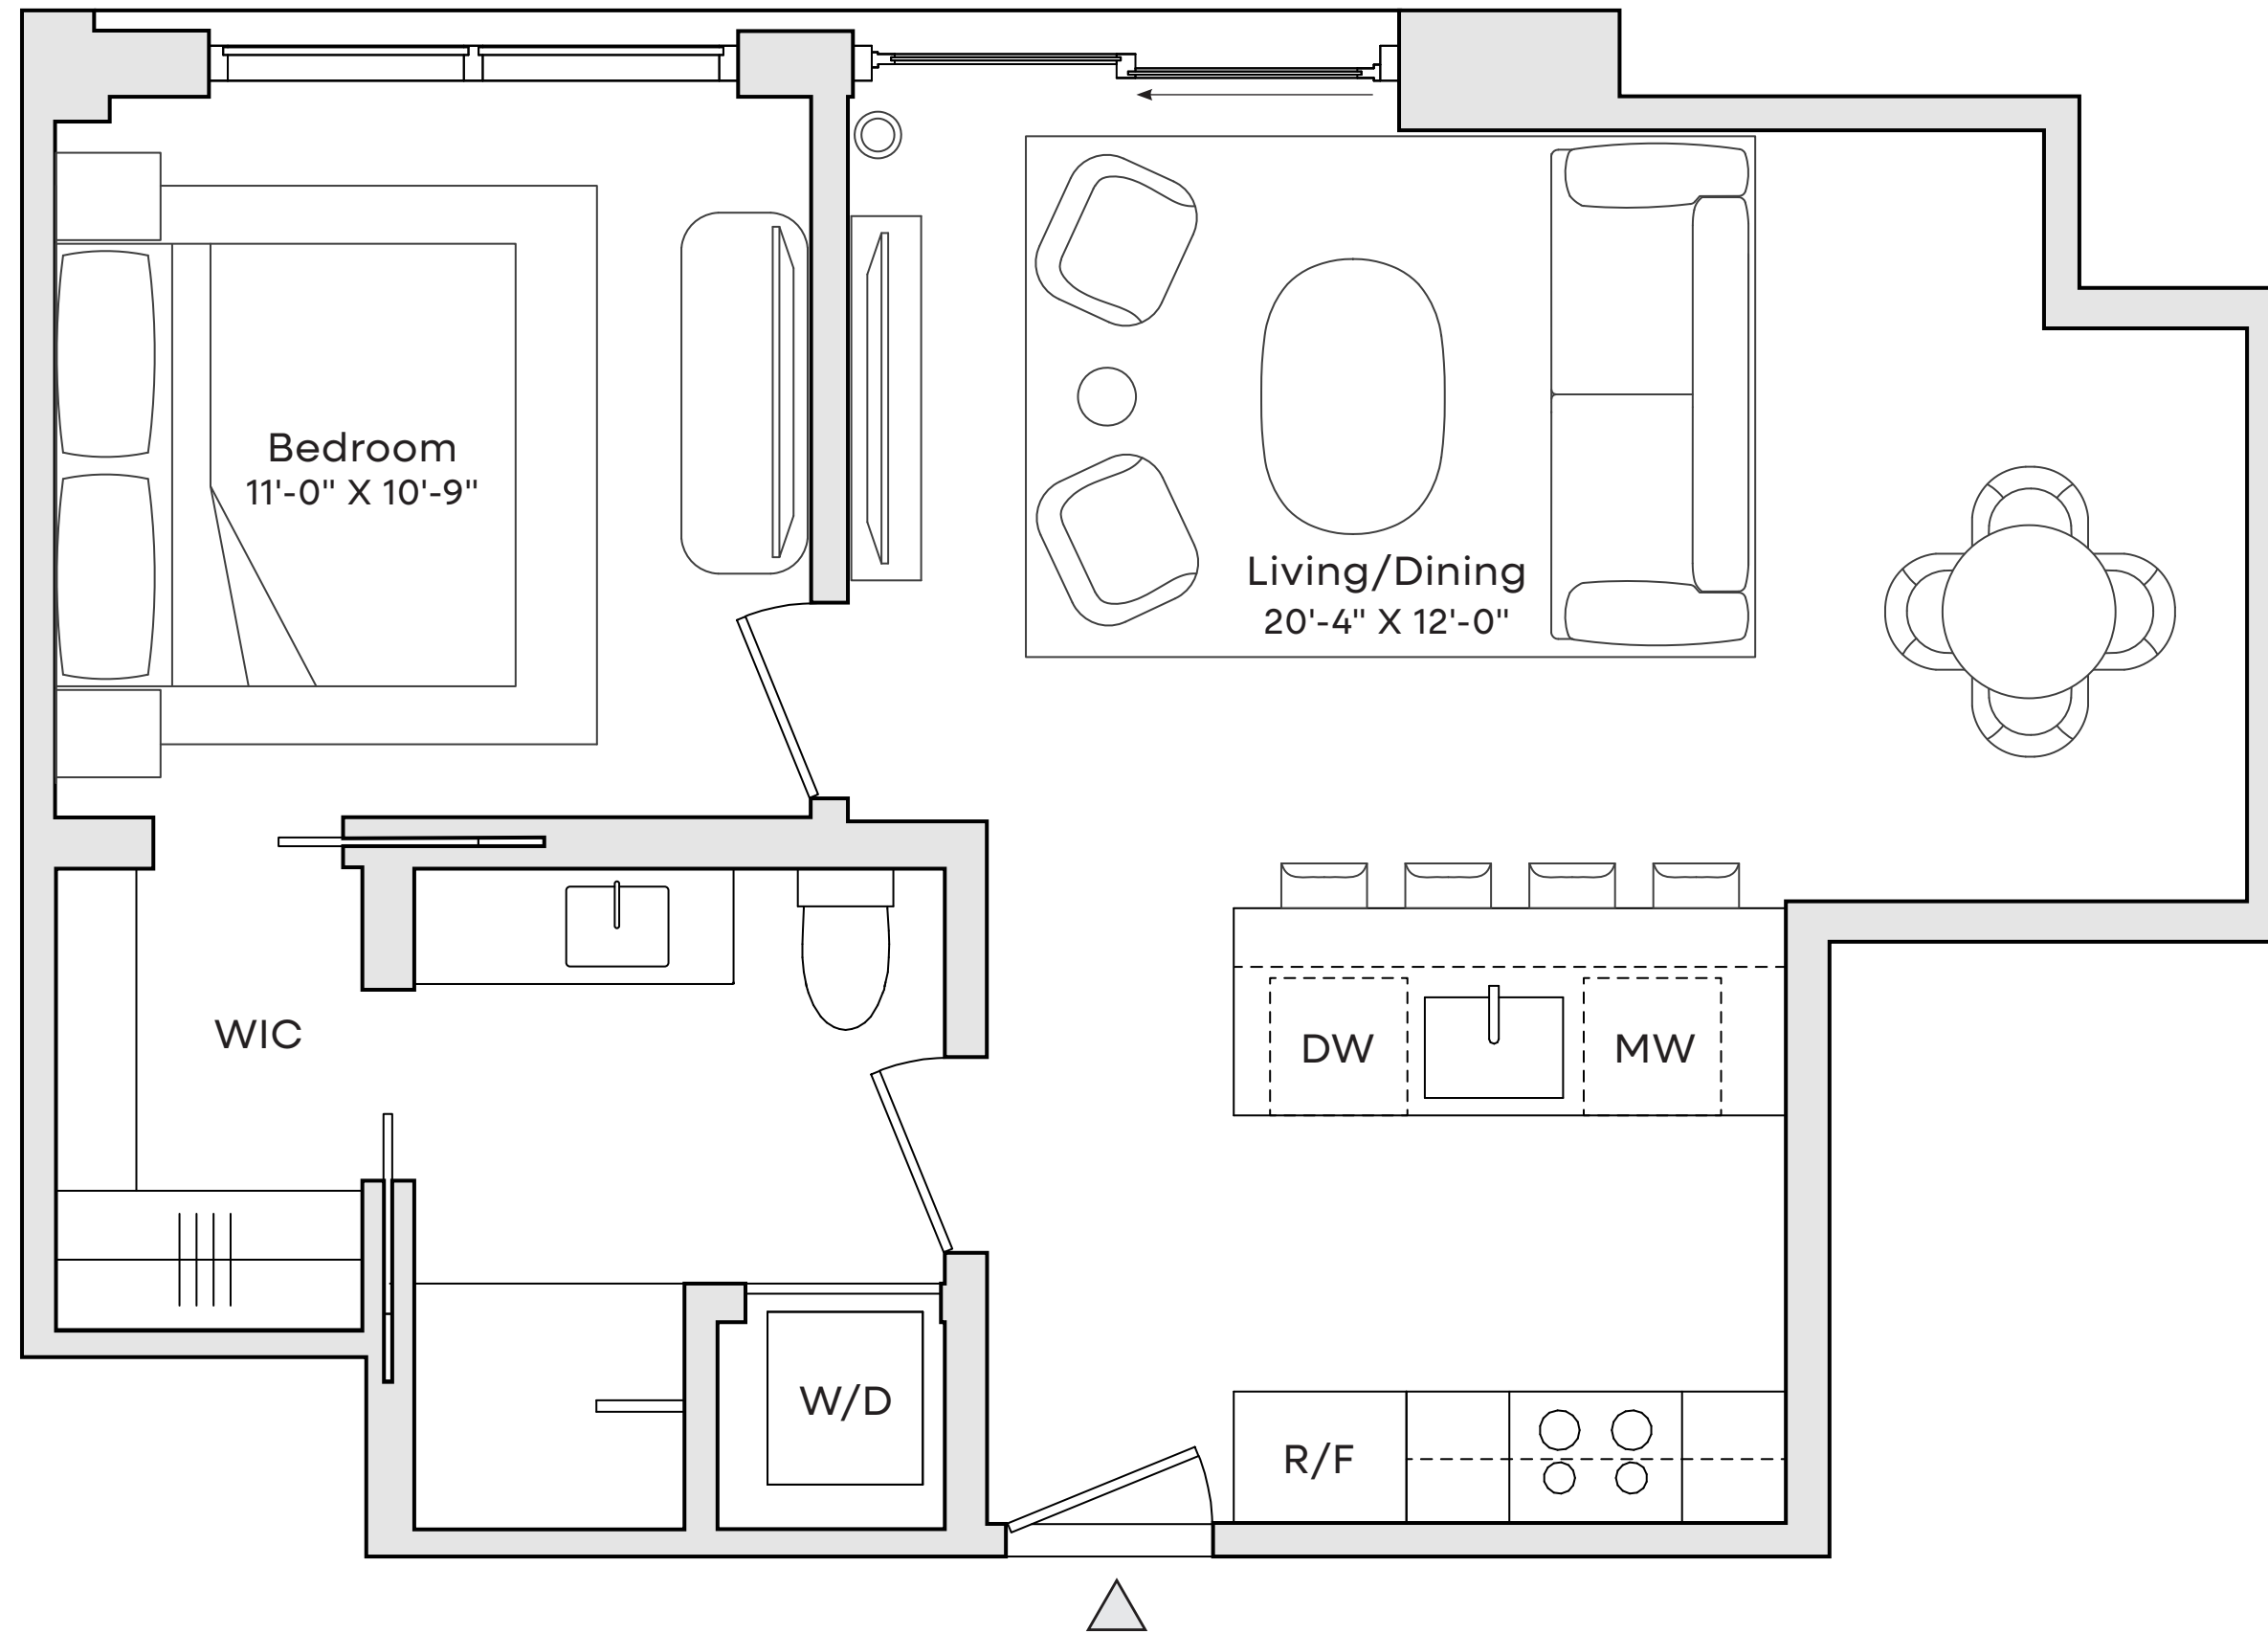

THE CLOUD ONE

HOTEL & RESIDENCES

Wynwood

RESIDENCE 704

Floor 7

1 Bedroom | 1 Bathroom

Juliet Balcony

East Exposure

Interior: 661 SF | 61.41 M²

SCALE: 3/8" = 1'