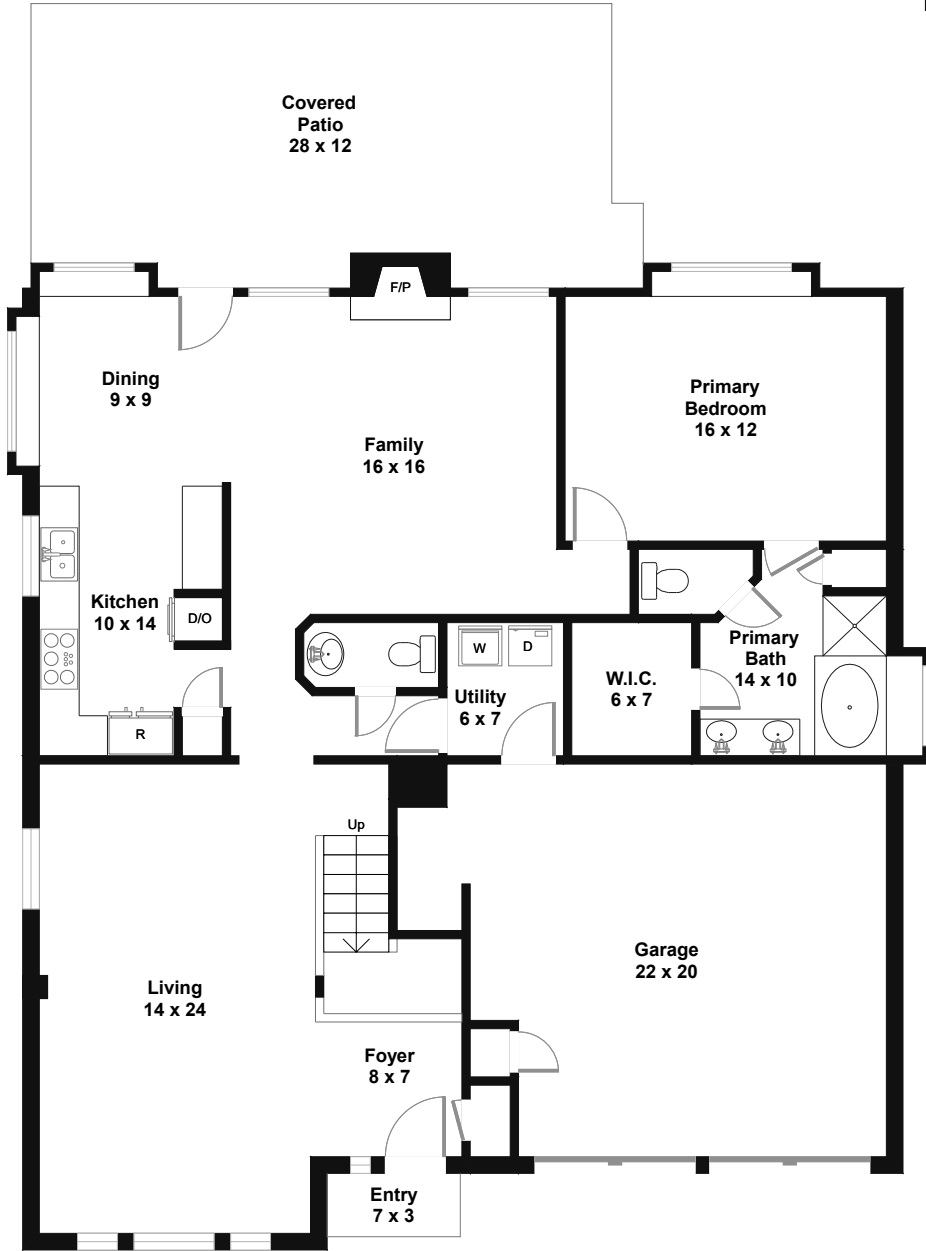

9212 Edwardson Lane
Austin, Texas

Pool

House First Floor

© Floor Plan Graphics LLC 2021. This floor plan is an artistic rendering only. All dimensions are approximate. Floor Plan Graphics LLC and Compass Real Estate make no representation or warranty as to this rendering's accuracy and no measurements or dimensions should be relied upon without independent verification. This floor plan and its respective square footage materials remain the property of Floor Plan Graphics LLC.

Marketed by Joanie Capalupo, Broker Associate-Compass, 512.470.7467, joanie.capalupo@compass.com
Floor plan by Floor Plan Graphics LLC, 512.454.0383, FloorPlanGraphics.com