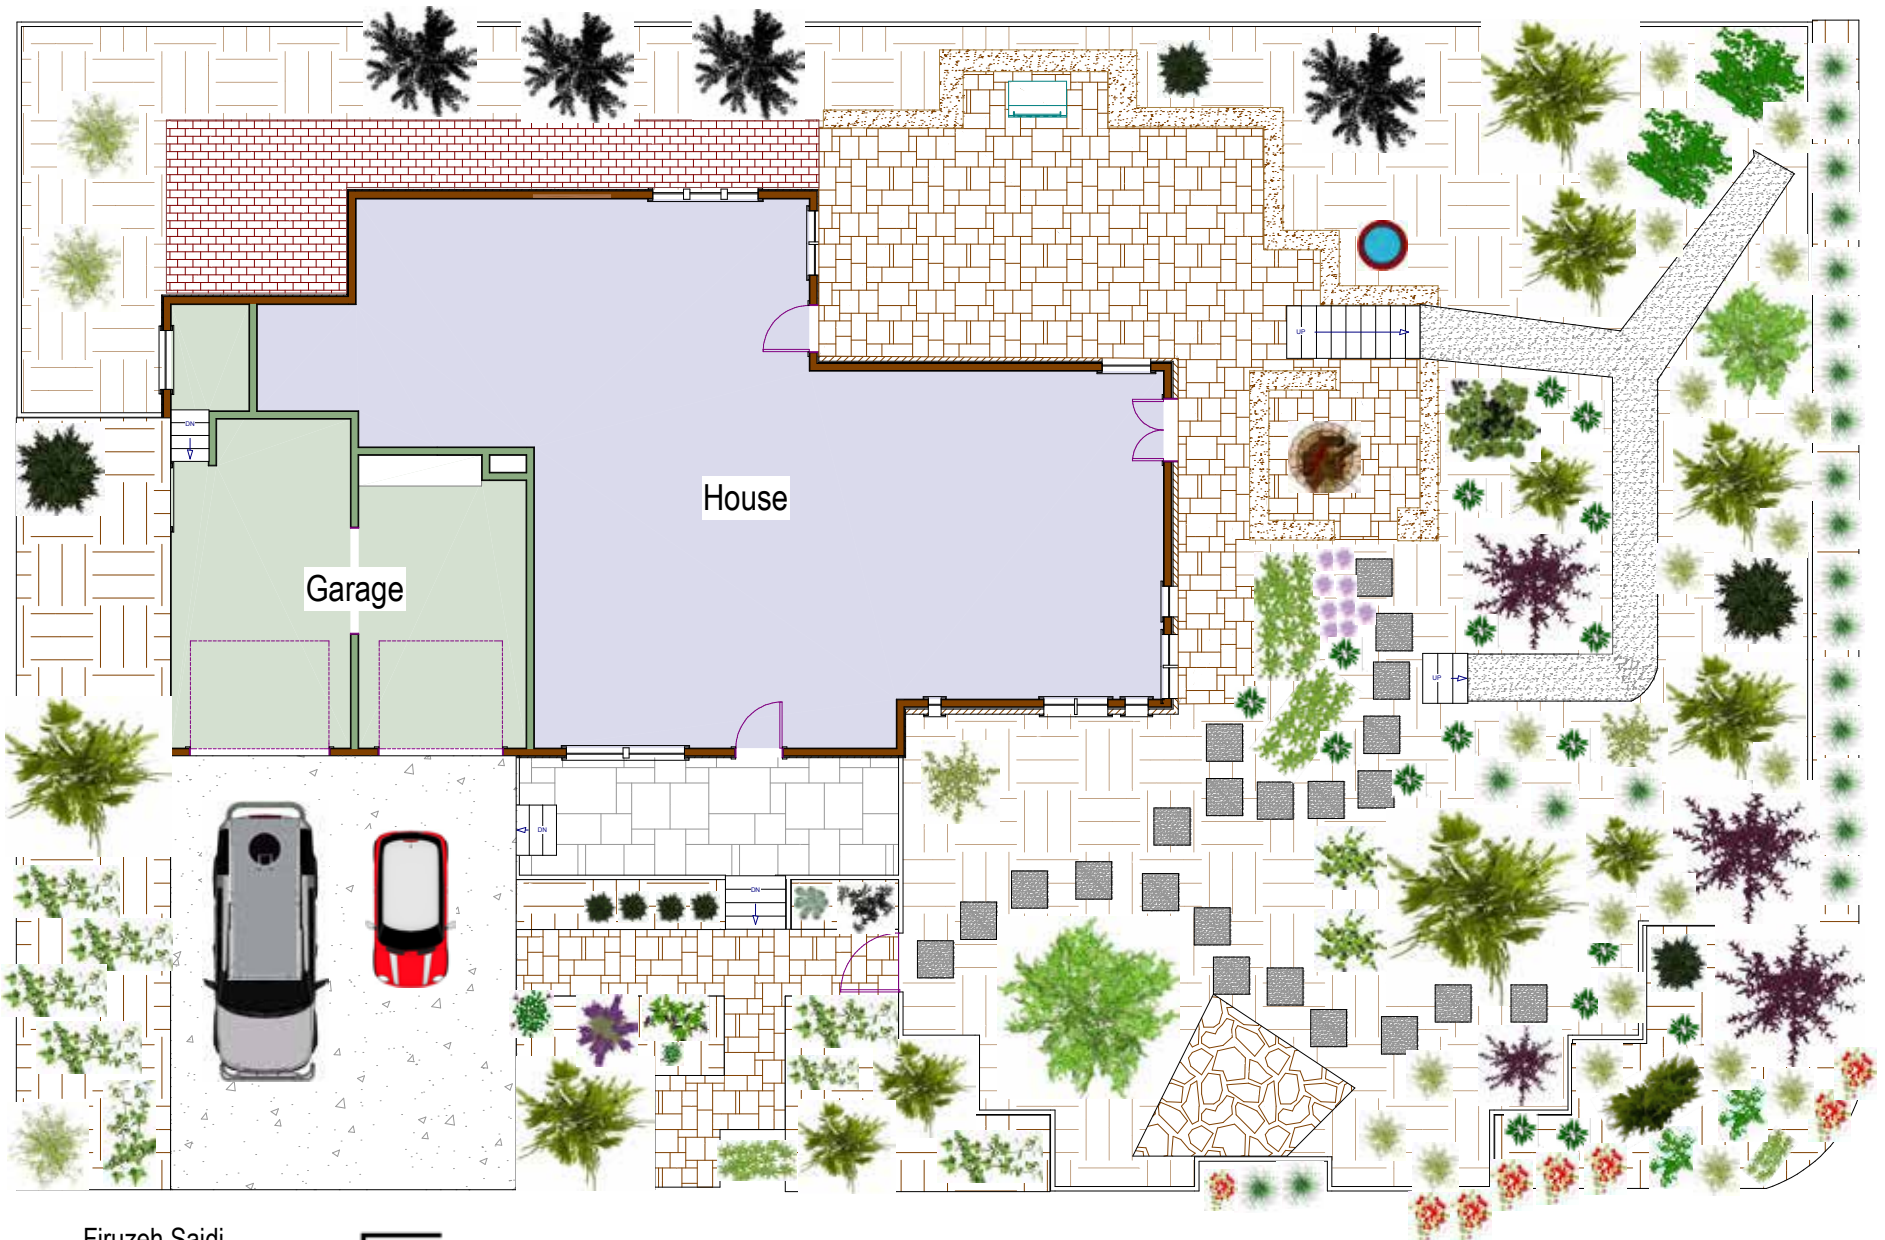

900 6th Street
Boulder, Colorado

Firuzeh Saidi
(303)523-9289 mobile
firuzeh.saidi@compass.com
COMPASS