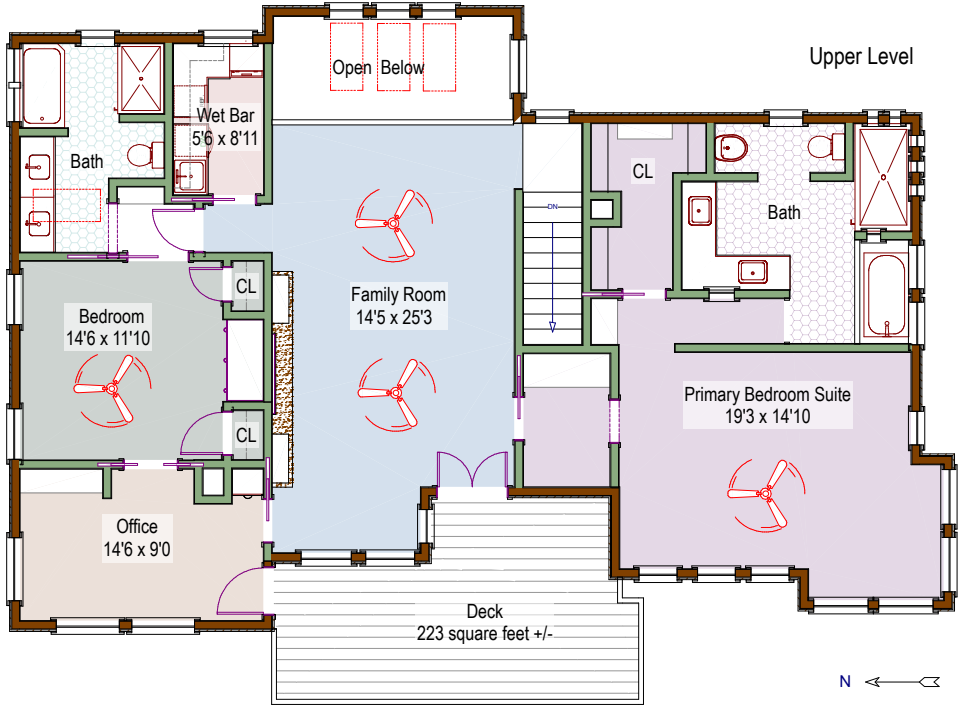

Upper Level