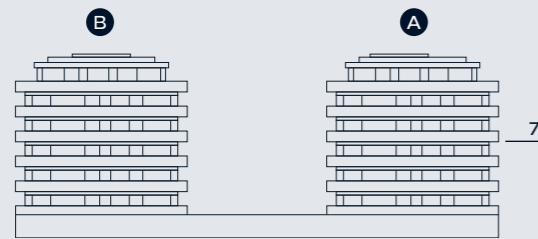

RUA BENGUELA

FLOOR / PISO

1	Living Room/Kitchen Sala/Cozinha	21,60 m²
2	Bedroom Quarto	14,10 m²
3	Bathroom I.S.	11,24 m²
4	Bedroom Quarto	22,45 m²
5	Bathroom I.S.	4,77 m²