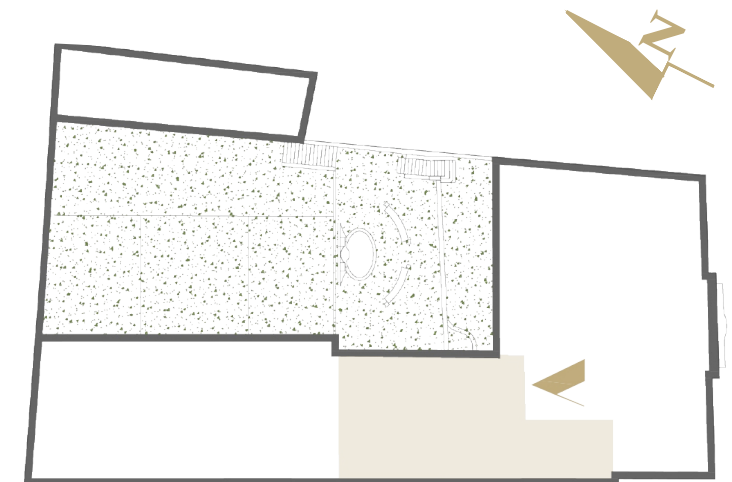

CASA CHARAFIZ

SINGLE LEVEL
APARTMENT | PALÁCIO

TOTAL GROSS AREA
171,94 m²

2 UNDERGROUND
PARKING SPOTS

NO.	ROOM	USABLE AREA [M2]
1	HALL	14,54
2	TOILET	2,05
3	OFFICE	9,12
4	KITCHEN	12,09
5	DINING ROOM	16,77
6	LIVING ROOM	20,13
7	BEDROOM	16,69
8	BATHROOM	7,40
9	WARDROBE	5,03
10	BEDROOM	15,44
11	BATHROOM	7,14

ENTRANCE ON 2ND FLOOR

The information, images and areas contained in the plans are merely indicative and may, within the scope of the licensing procedure and of the construction works, notably for administrative, technical, commercial, or legal reasons, be subject to modifications, alterations and/or adjustments without prior notice, and therefore have no contractual value.