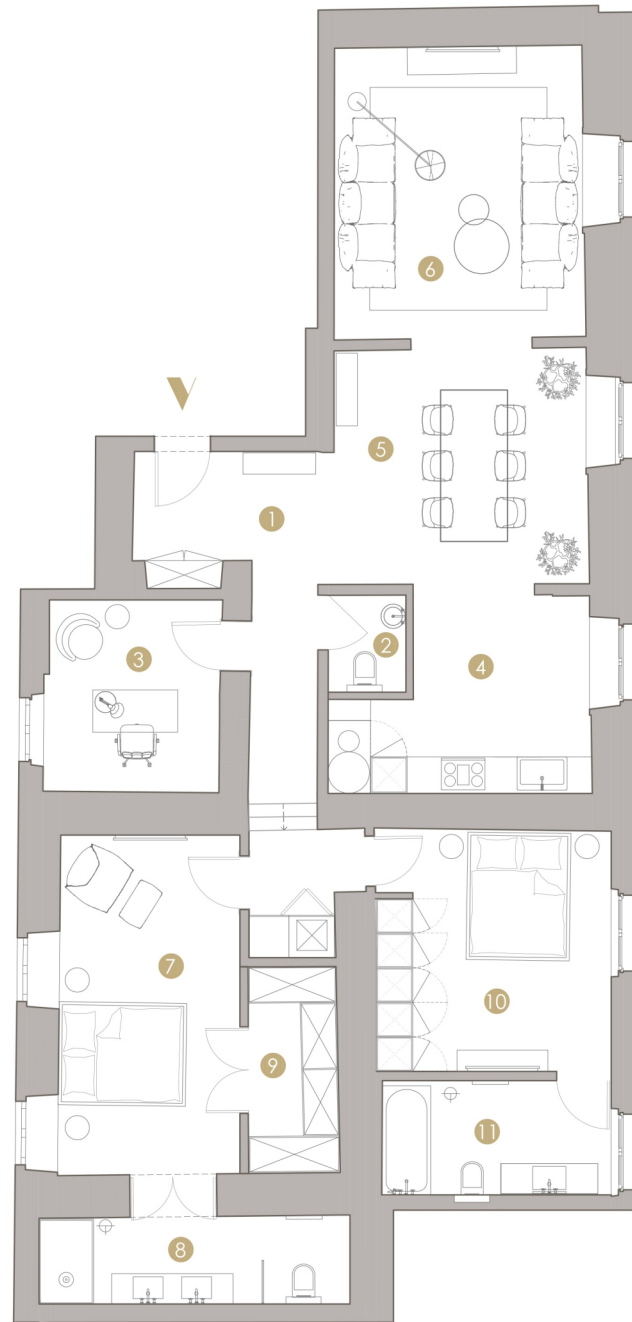

CASA CHARAFIZ

SINGLE LEVEL
APARTMENT | PALÁCIO

TOTAL GROSS AREA
171,94 m²

2 UNDERGROUND
PARKING SPOTS

NO.	ROOM	USABLE AREA [M2]
1	HALL	14,54
2	TOILET	2,05
3	OFFICE	9,12
4	KITCHEN	12,09
5	DINING ROOM	16,77
6	LIVING ROOM	20,13
7	BEDROOM	16,69
8	BATHROOM	7,40
9	WARDROBE	5,03
10	BEDROOM	15,44
11	BATHROOM	7,14

ENTRANCE ON 2ND FLOOR

The information, images and areas contained in the plans are merely indicative and may, within the scope of the licensing procedure and of the construction works, notably for administrative, technical, commercial, or legal reasons, be subject to modifications, alterations and/or adjustments without prior notice, and therefore have no contractual value.