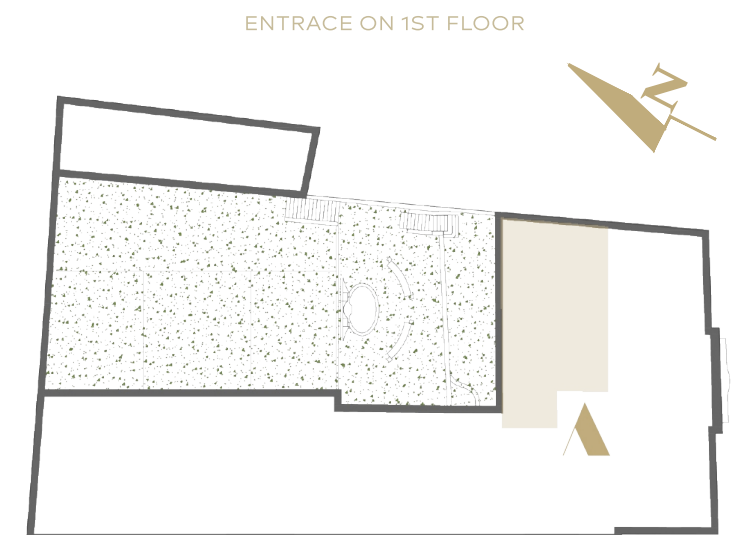

# CASA VERDE

SINGLE LEVEL  
APARTMENT | PALÁCIO

TOTAL GROSS AREA  
**134,48 m<sup>2</sup>**

1 UNDERGROUND  
PARKING SPOT

NO.	ROOM	USABLE AREA [M2]
1	KITCHEN	14,54
2	DINING ROOM	14,18
3	LIVING ROOM	22,12
4	CORRIDOR	4,82
5	TOILET	2,63
6	LAUNDRY ROOM	2,96
7	BEDROOM	14,06
8	BATHROOM	3,98
9	BEDROOM	21,05
10	BATHROOM	5,92