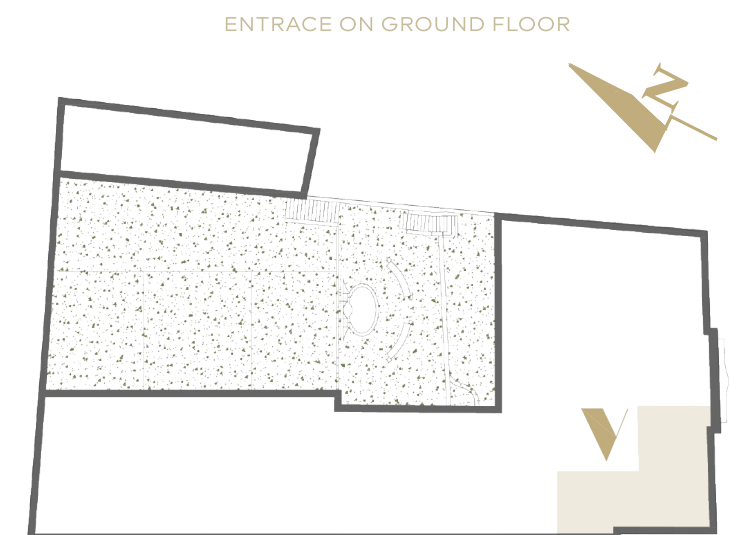

CASA LISBOA

SINGLE LEVEL
APARTMENT | PALÁCIO

TOTAL GROSS AREA
90,69 m²

1 UNDERGROUND
PARKING SPOT

NO.	ROOM	USABLE AREA [M2]
1	KITCHEN	11,50
2	LIVING ROOM	21,31
3	BATHROOM	4,30
4	BEDROOM	13,21
5	BATHROOM	5,15