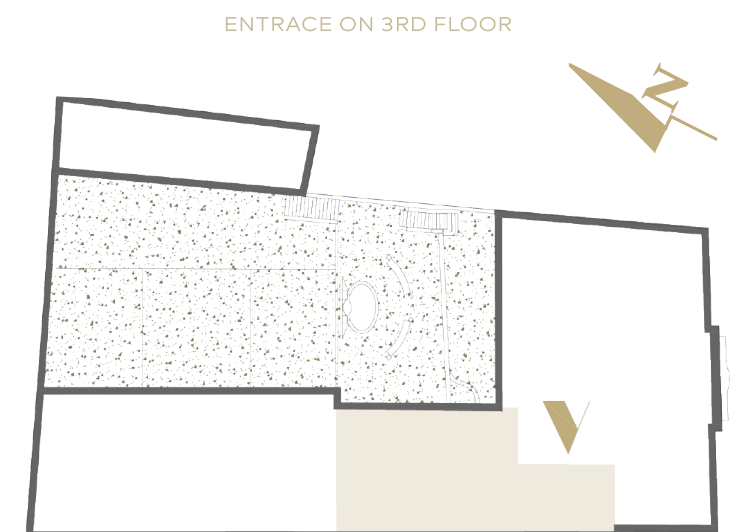

CASA HARMONIA

SINGLE LEVEL
APARTMENT | PALÁCIO

TOTAL GROSS AREA
144,33 m²

1 UNDERGROUND
PARKING SPOT

NO.	ROOM	USABLE AREA [M2]
1	HALL	4,73
2	CORRIDOR	5,31
3	TECHNICAL ROOM	1,80
4	TOILET	2,39
5	KITCHEN	13,10
6	LIVING ROOM	41,87
7	BEDROOM	37,17
8	BATHROOM	6,11