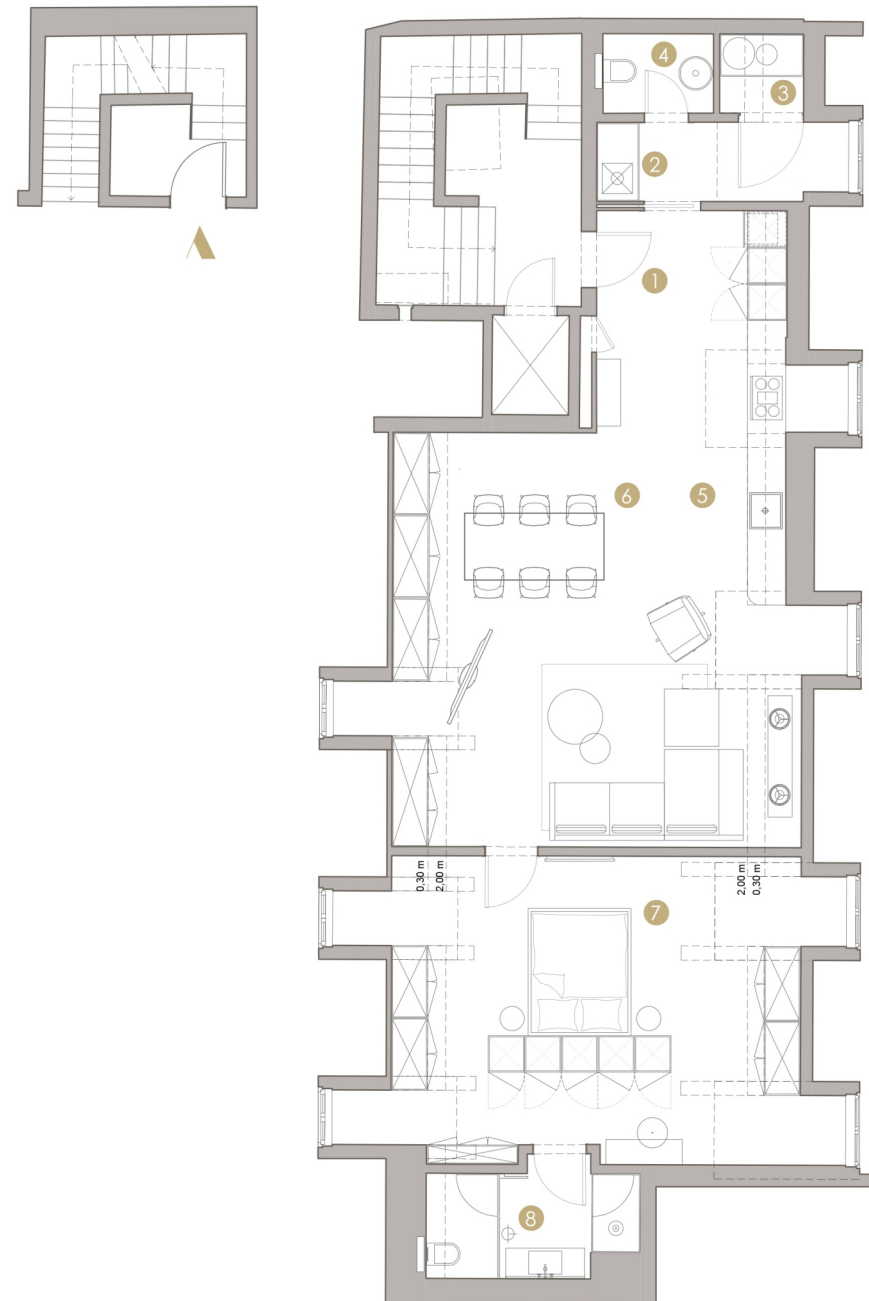

CASA HARMONIA

SINGLE LEVEL
APARTMENT | PALÁCIO

TOTAL GROSS AREA
144,33 m²

1 UNDERGROUND
PARKING SPOT

NO.	ROOM	USABLE AREA [M2]
1	HALL	4,73
2	CORRIDOR	5,31
3	TECHNICAL ROOM	1,80
4	TOILET	2,39
5	KITCHEN	13,10
6	LIVING ROOM	41,87
7	BEDROOM	37,17
8	BATHROOM	6,11