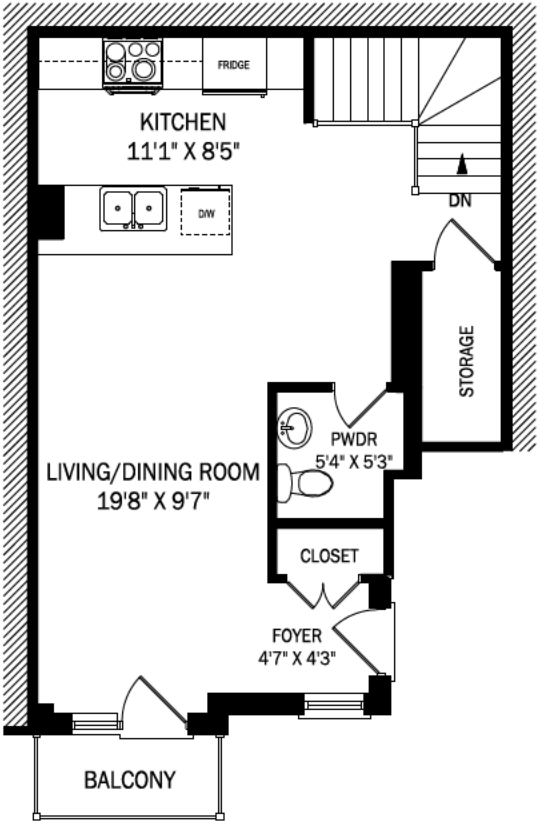

# TH57-31 HONEYCRISP CRES, VAUGHAN

**MAIN FLOOR - 530 SQUARE FEET**

**LOWER LEVEL - 584 SQUARE FEET**

Note: Although measurements and area believed to be accurate they should be considered approximate.  
March 23, 2026