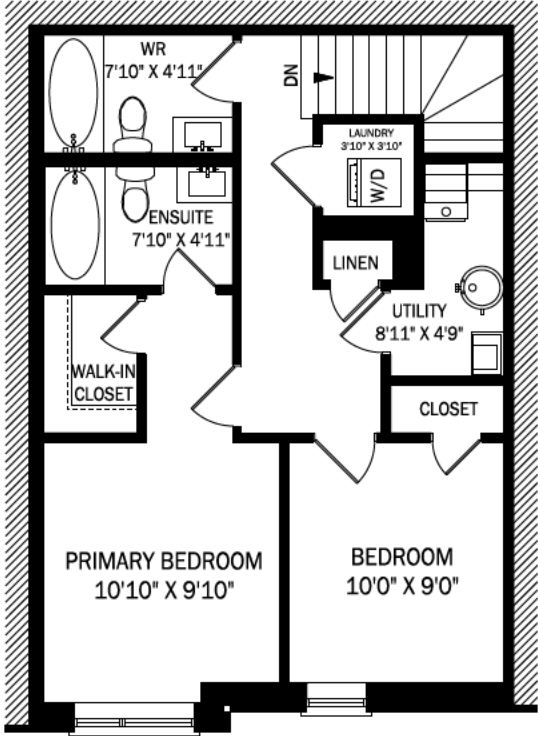

# TH57-31 HONEYCRISP CRES, VAUGHAN

**MAIN FLOOR - 530 SQUARE FEET**

**LOWER LEVEL - 584 SQUARE FEET**

Note: Although measurements and area believed to be accurate they should be considered approximate.  
March 23, 2026