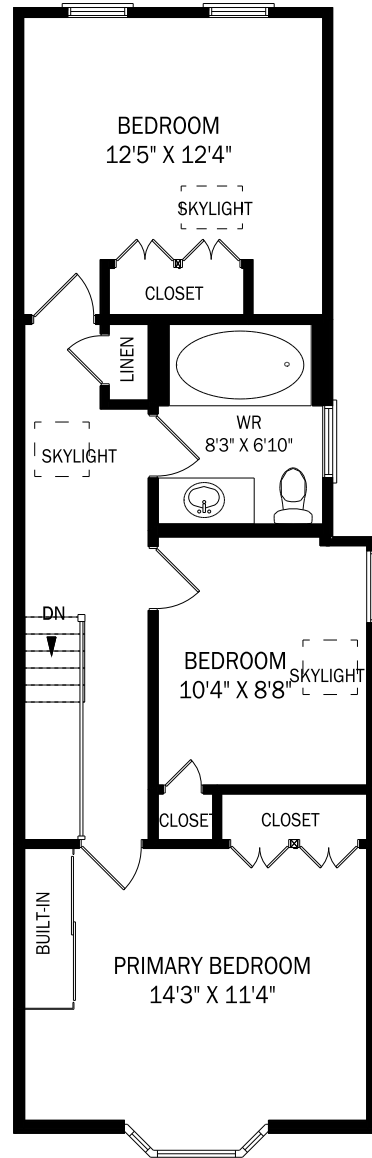

71 MADELAINE AVE, SCARBOROUGH

CEILING HEIGHT 8'9"

MAIN FLOOR - 672 SQUARE FEET

CEILING HEIGHT 7'7"

SECOND FLOOR - 672 SQUARE FEET

CEILING HEIGHT 6'4"

ATTIC LOFT - 215 SQUARE FEET

CEILING HEIGHT 6'1"

BASEMENT - 672 SQUARE FEET