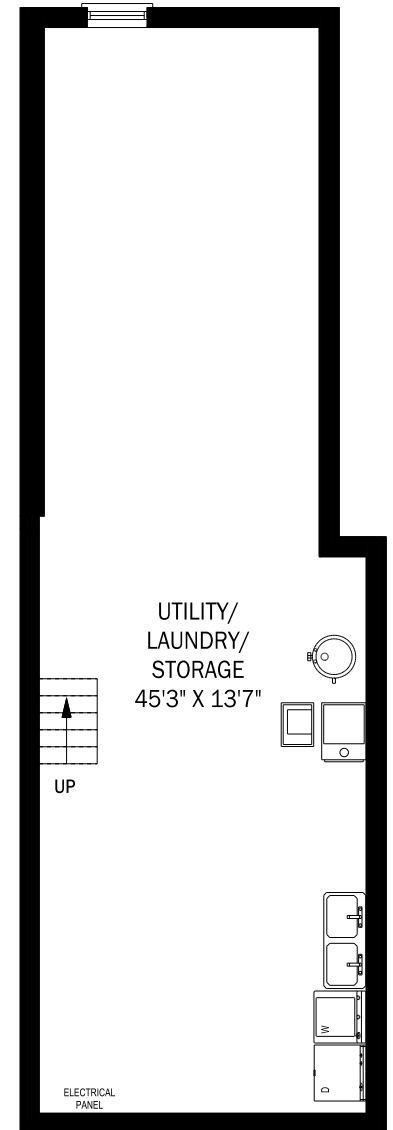

71 MADELAINE AVE, SCARBOROUGH

CEILING HEIGHT 8'9"

MAIN FLOOR - 672 SQUARE FEET

CEILING HEIGHT 7'7"

SECOND FLOOR - 672 SQUARE FEET

CEILING HEIGHT 6'4"

ATTIC LOFT - 215 SQUARE FEET

CEILING HEIGHT 6'1"

BASEMENT - 672 SQUARE FEET