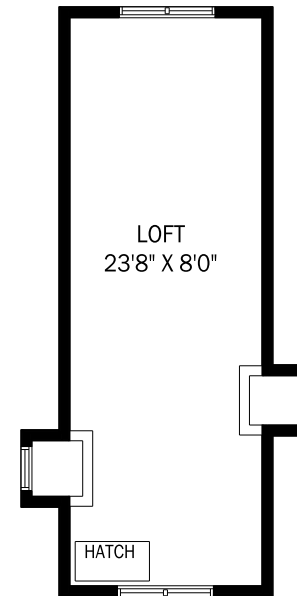

71 MADELAINE AVE, SCARBOROUGH

CEILING HEIGHT 8'9"

MAIN FLOOR - 672 SQUARE FEET

CEILING HEIGHT 7'7"

SECOND FLOOR - 672 SQUARE FEET

CEILING HEIGHT 6'4"

ATTIC LOFT - 215 SQUARE FEET

CEILING HEIGHT 6'1"

BASEMENT - 672 SQUARE FEET