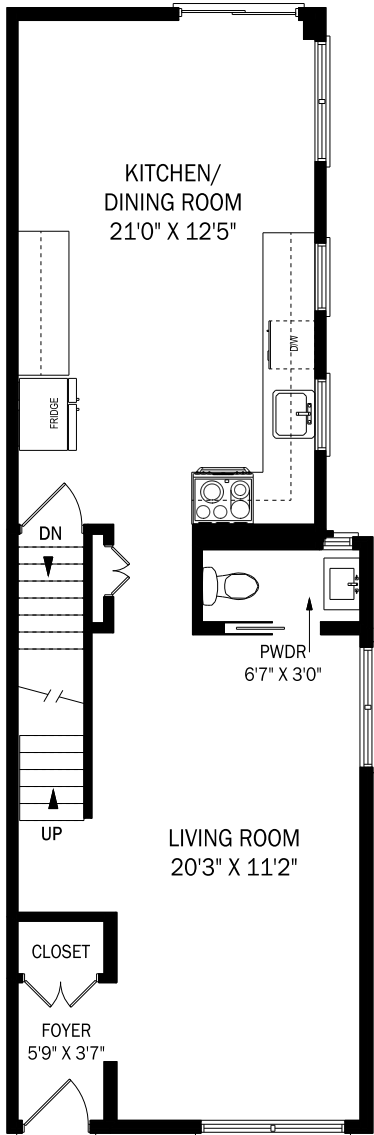

71 MADELAINE AVE, SCARBOROUGH

CEILING HEIGHT 8'9"

MAIN FLOOR - 672 SQUARE FEET

CEILING HEIGHT 7'7"

SECOND FLOOR - 672 SQUARE FEET

CEILING HEIGHT 6'4"

ATTIC LOFT - 215 SQUARE FEET

CEILING HEIGHT 6'1"

BASEMENT - 672 SQUARE FEET