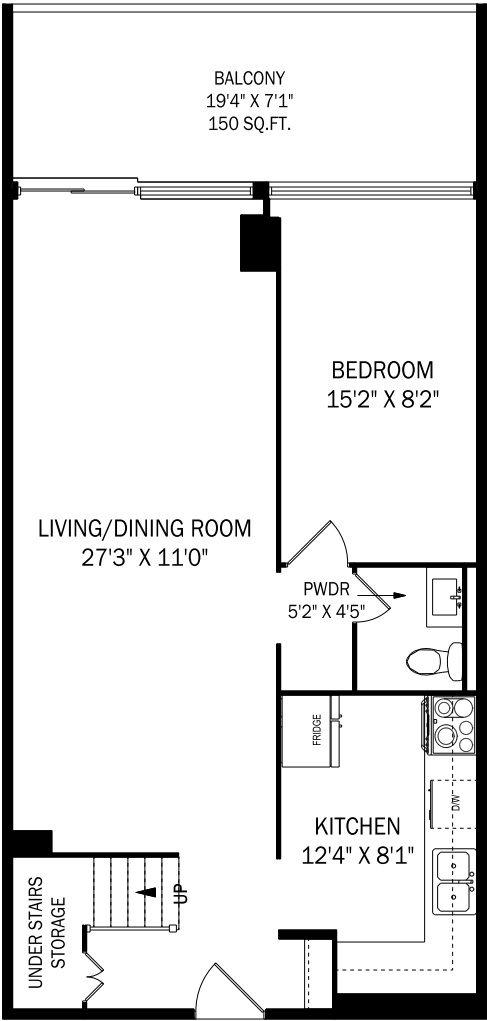

364 THE EAST MALL #221, TORONTO

MAIN LEVEL - 703 SQUARE FEET

UPPER LEVEL - 703 SQUARE FEET