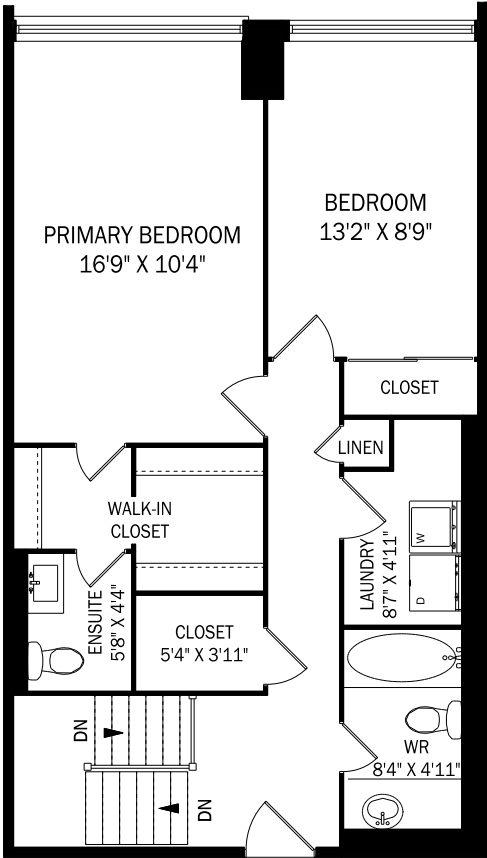

364 THE EAST MALL #221, TORONTO

MAIN LEVEL - 703 SQUARE FEET

UPPER LEVEL - 703 SQUARE FEET