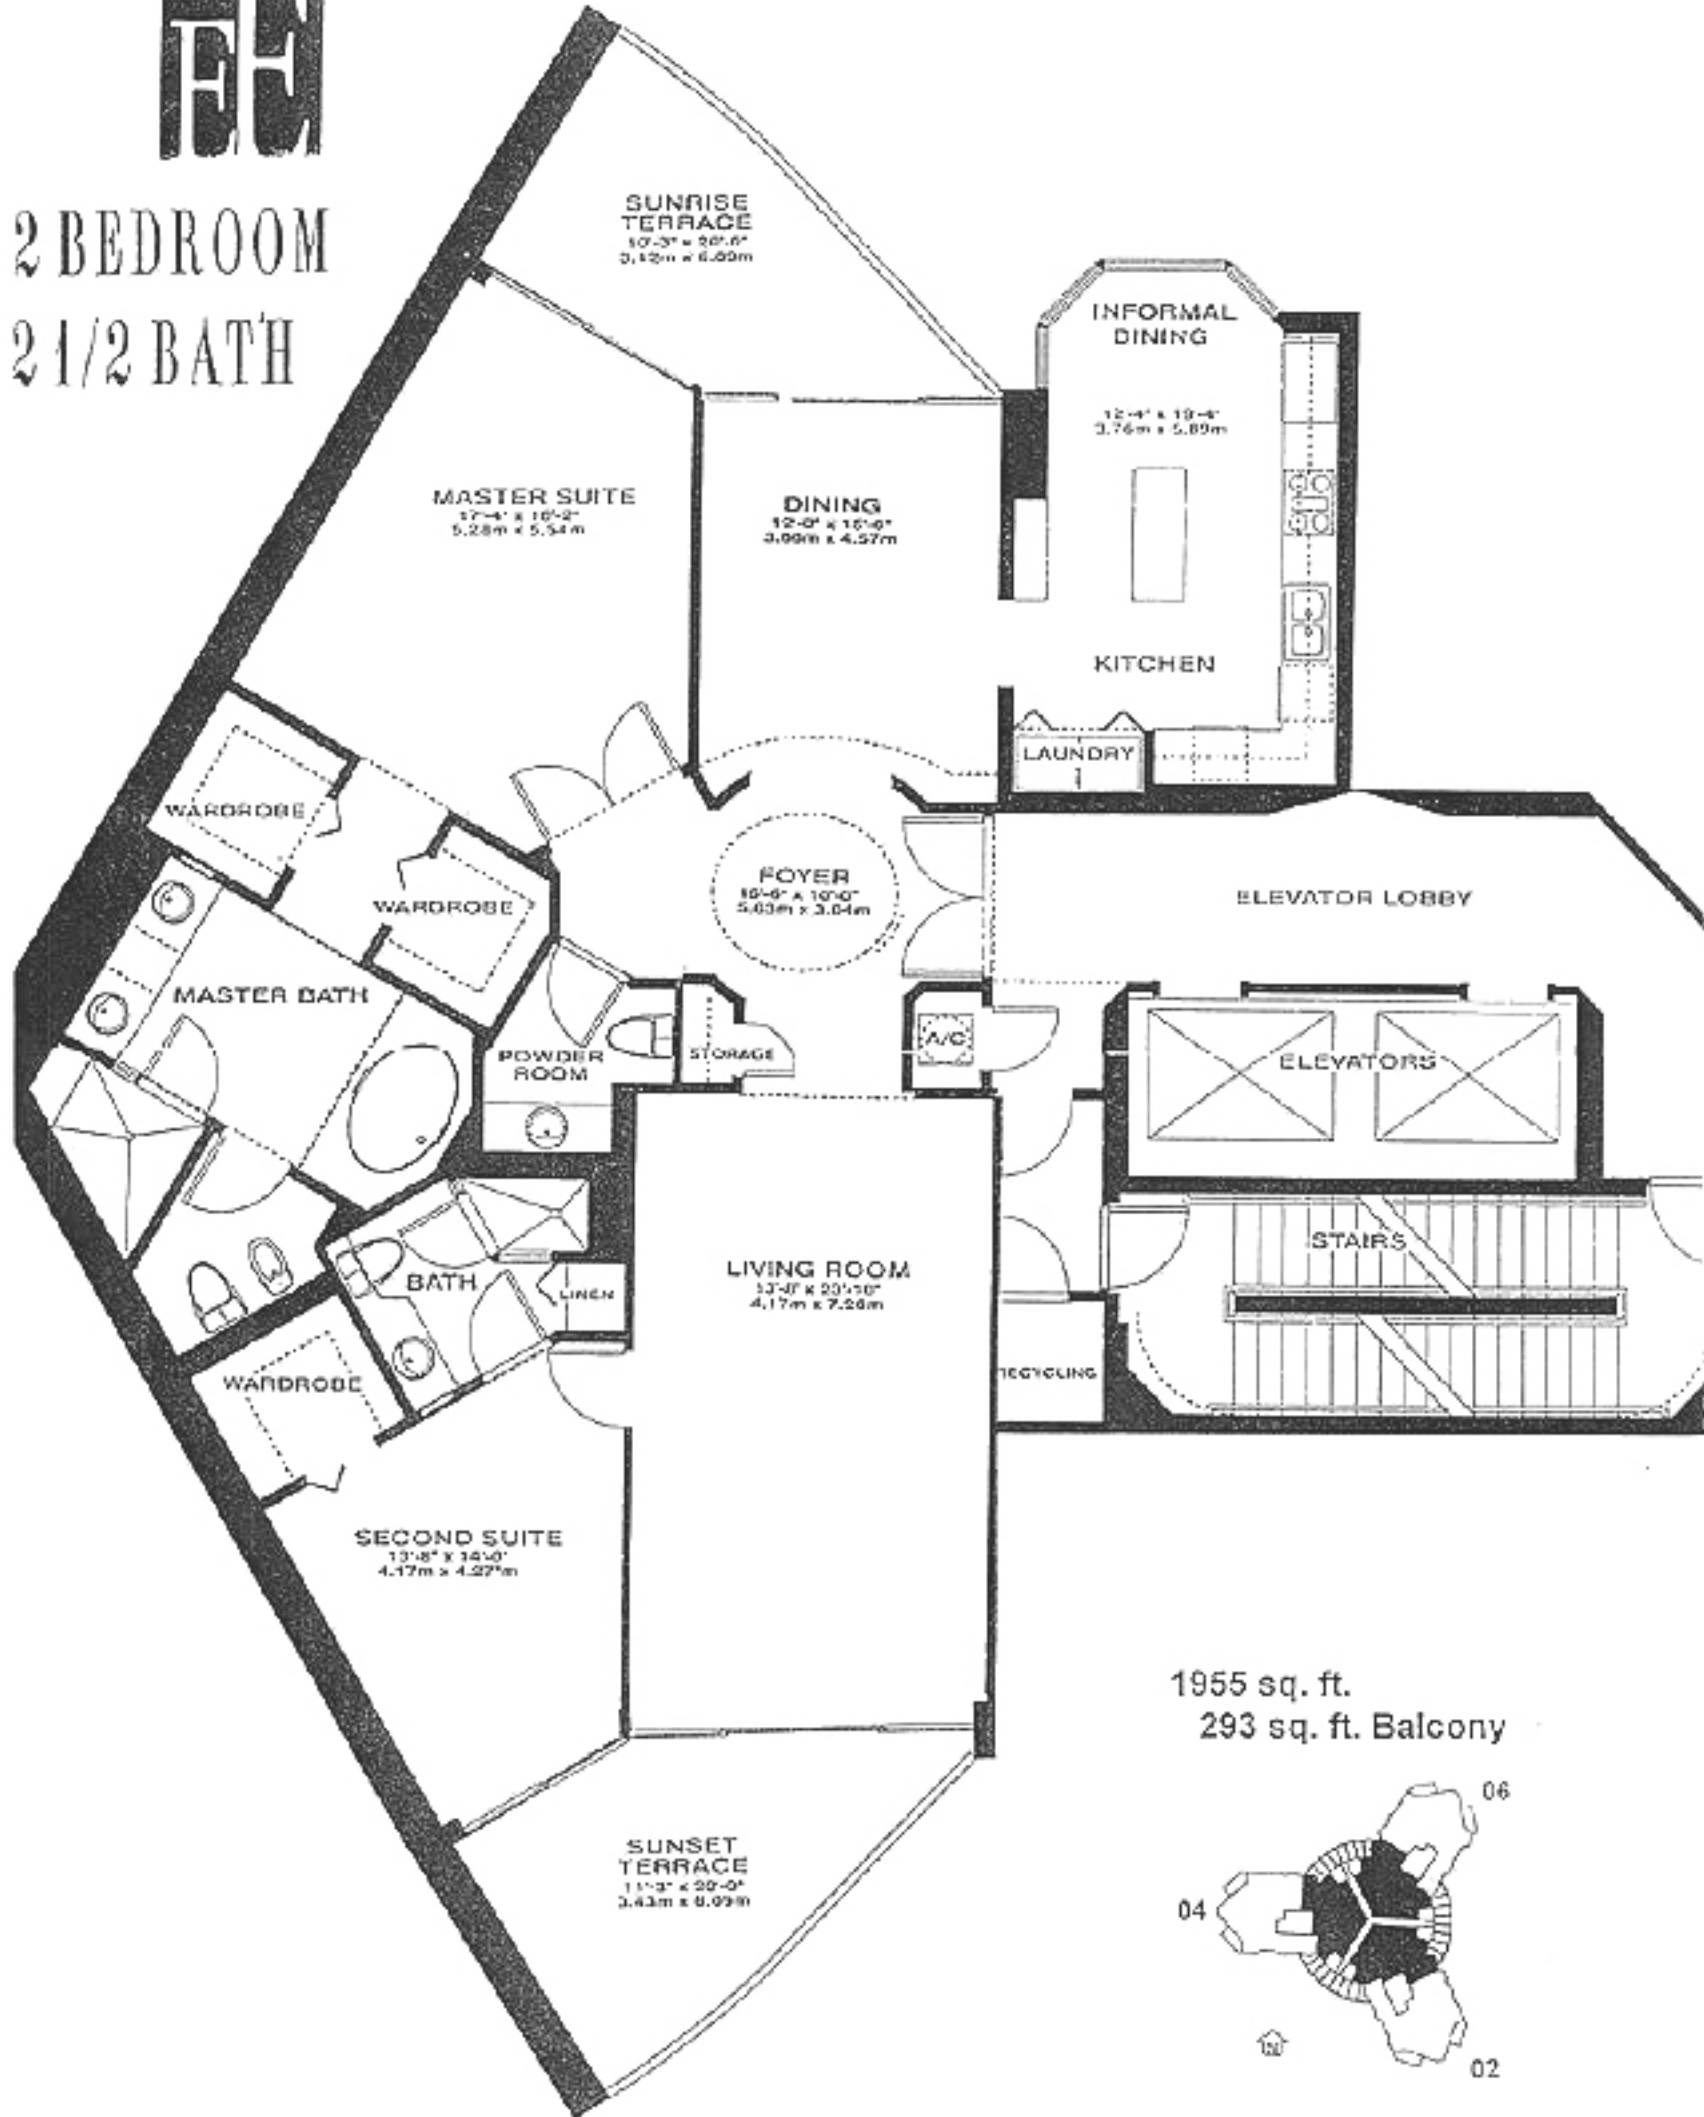

3 BEDROOM/DEN
2 1/2 BATH

2,355 sq. ft.
315 sq. ft. Balcony

3 BEDROOM/DEN
2 1/2 BATH

2,355 sq. ft.
315 sq. ft. Balcony

3 BEDROOM/DEN
2 1/2 BATH

2,355 sq. ft.
315 sq. ft. Balcony

3 BEDROOM/DEN
2 1/2 BATH

2,355 sq. ft.
315 sq. ft. Balcony

2 BEDROOM 2 1/2 BATH

1955 sq. ft.
293 sq. ft. Balcony

2 BEDROOM 2 1/2 BATH

1955 sq. ft.
293 sq. ft. Balcony

2 BEDROOM 2 1/2 BATH

1955 sq. ft.
293 sq. ft. Balcony