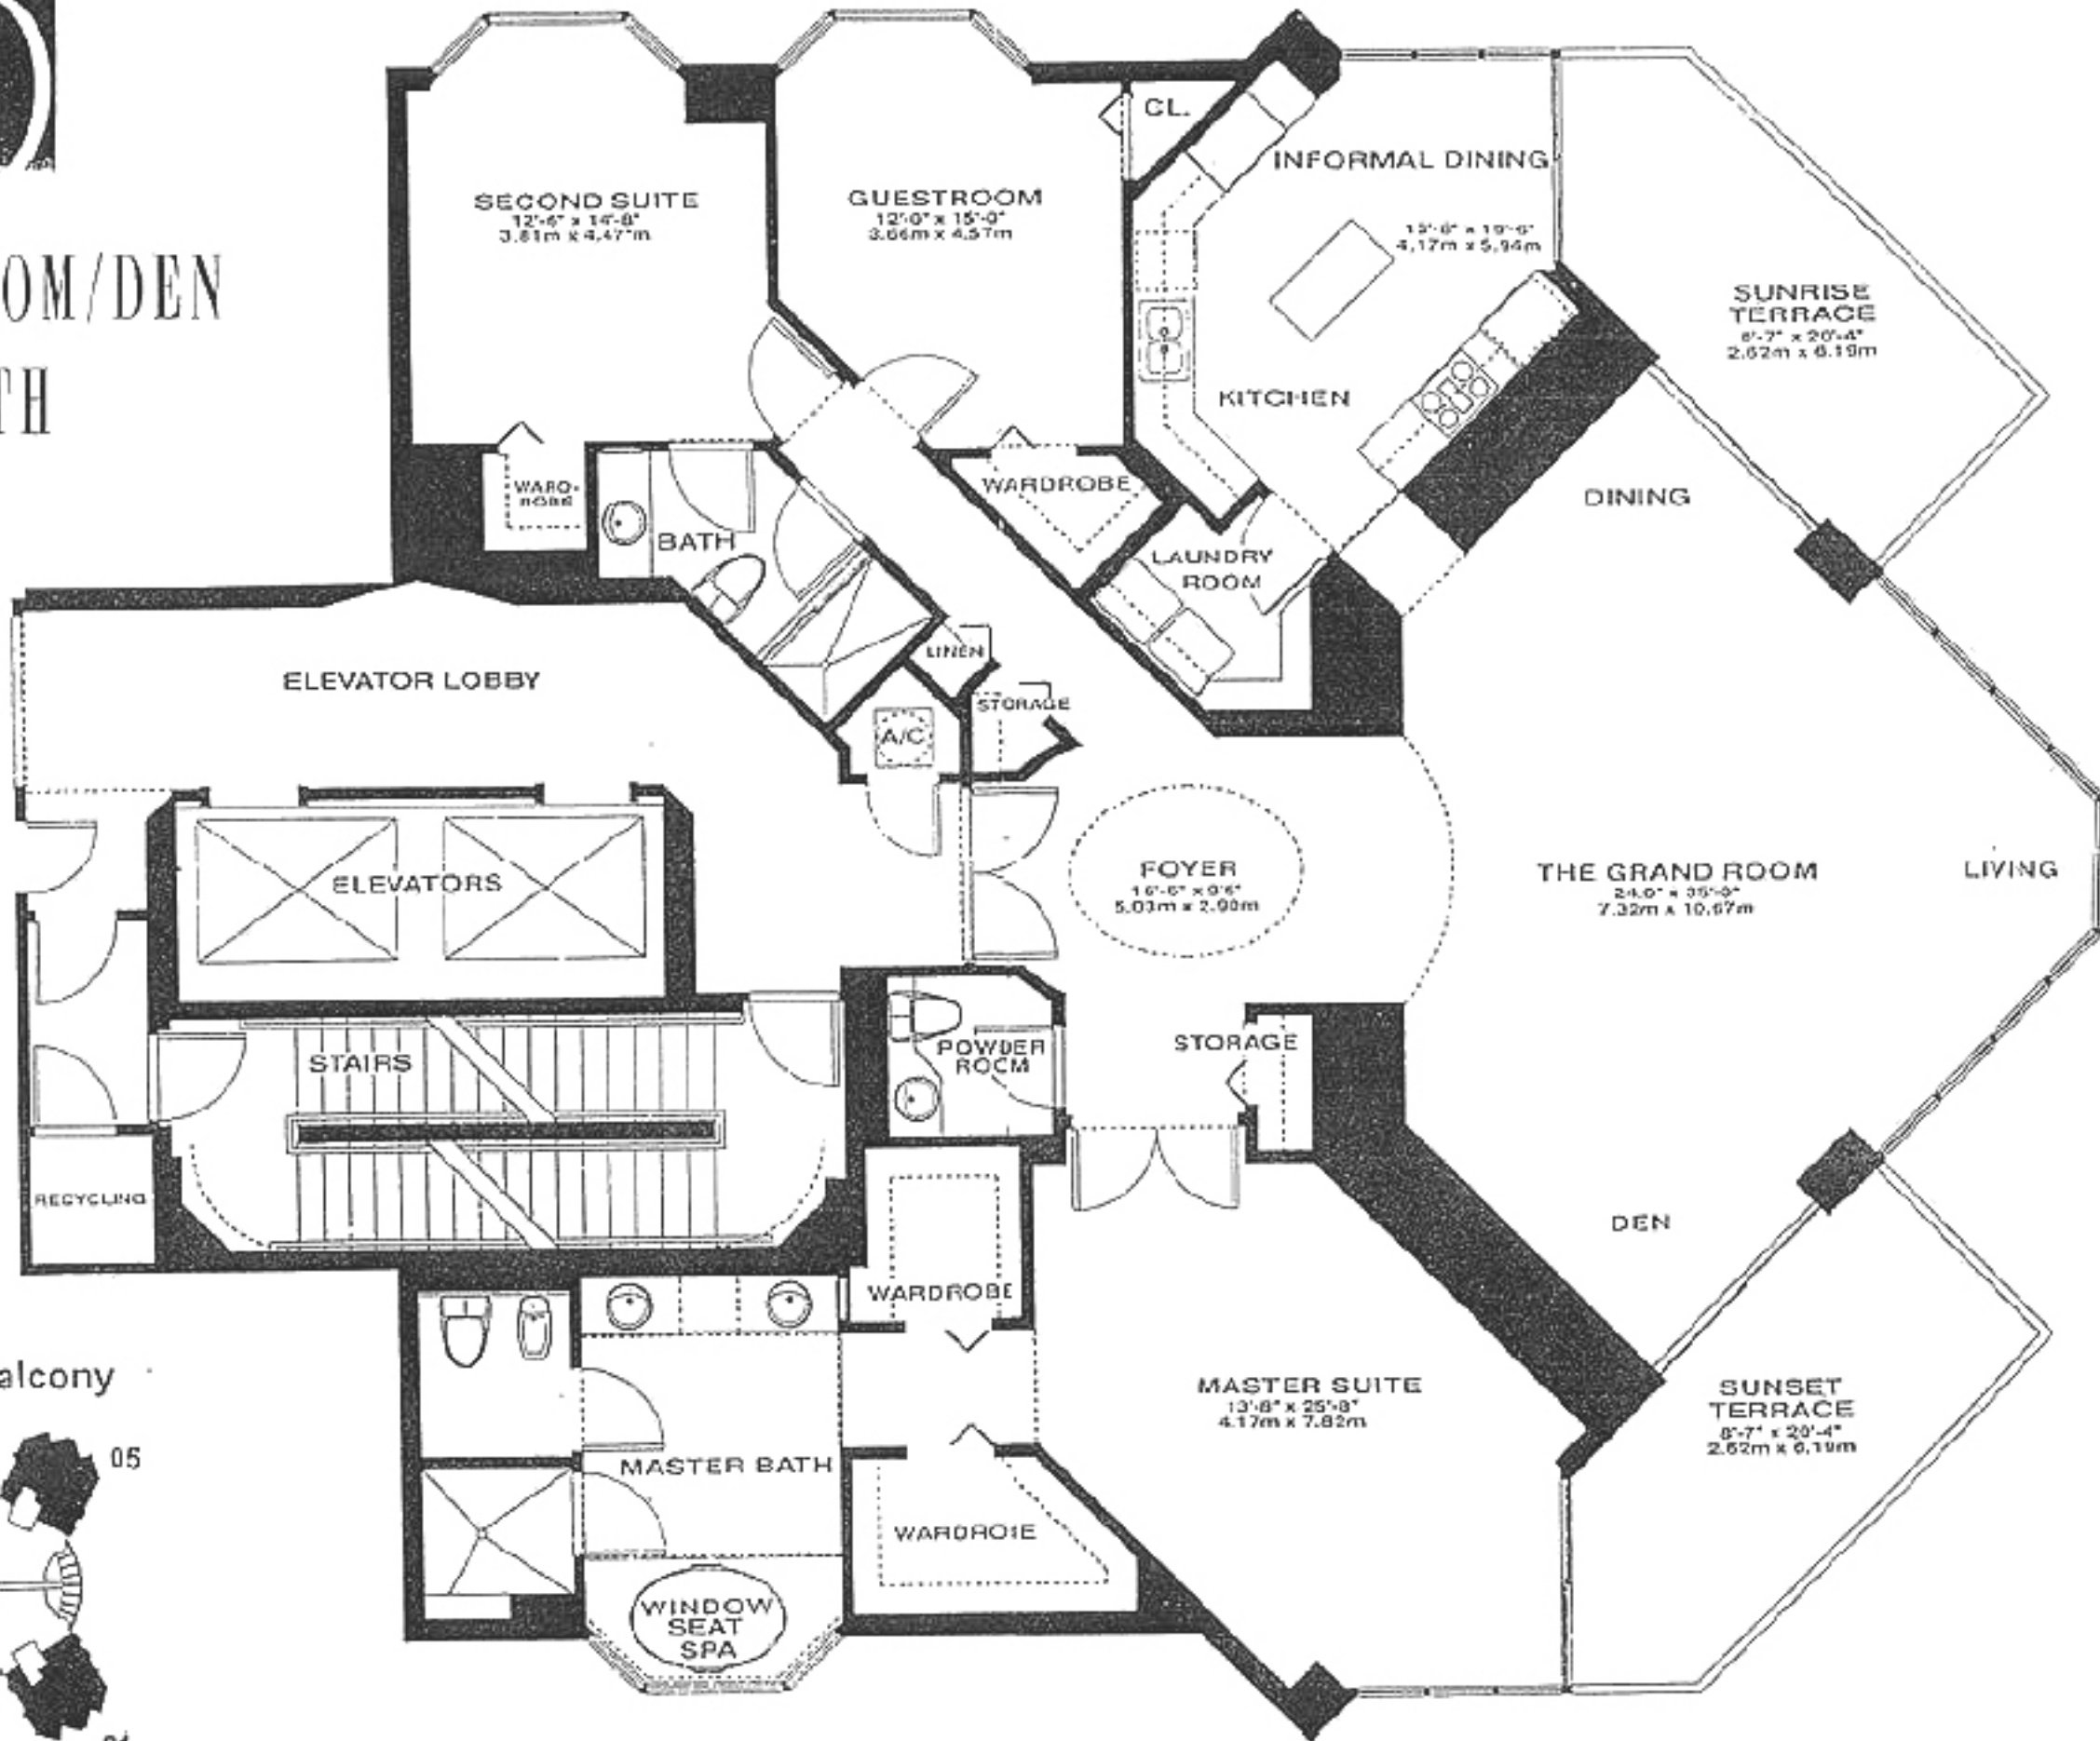

3 BEDROOM/DEN
2 1/2 BATH

2,355 sq. ft.
315 sq. ft. Balcony

3 BEDROOM/DEN
2 1/2 BATH

2,355 sq. ft.
315 sq. ft. Balcony

3 BEDROOM/DEN
2 1/2 BATH

2,355 sq. ft.
315 sq. ft. Balcony

3 BEDROOM/DEN
2 1/2 BATH

2,355 sq. ft.
315 sq. ft. Balcony

2 BEDROOM 2 1/2 BATH

1955 sq. ft.
293 sq. ft. Balcony

2 BEDROOM 2 1/2 BATH

1955 sq. ft.
293 sq. ft. Balcony

2 BEDROOM 2 1/2 BATH

1955 sq. ft.
293 sq. ft. Balcony