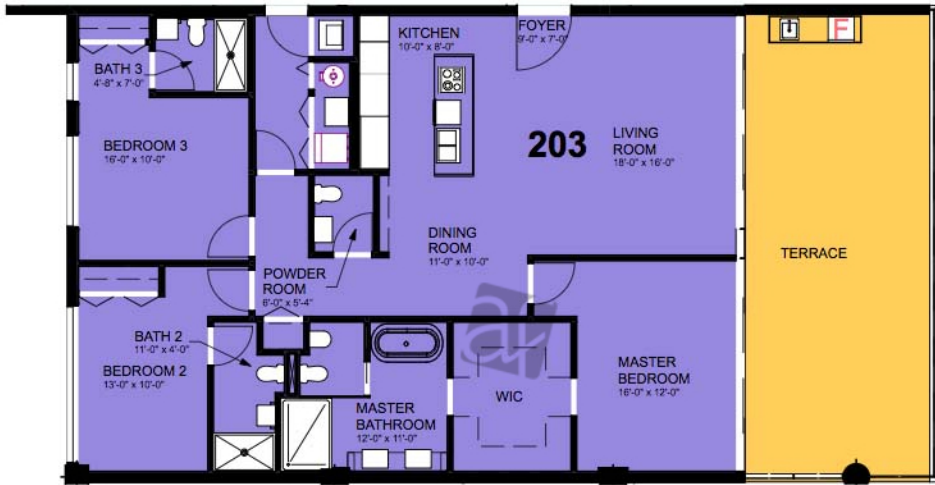

**101**  
one.o.one  
AND BLDG. CO.

Third Floor

APARTMENT AREA	1,848 sq. ft.
TERRACE AREA	452 sq. ft.
<b>TOTAL</b>	<b>2,300 sq. ft.</b>

Third Floor

APARTMENT AREA	1,949 sq. ft.
TERRACE AREA	421 sq. ft.
<b>TOTAL</b>	<b>2,370 sq. ft.</b>

**101**  
one.o.one  
402 BROADWAY

Third Floor

APARTMENT AREA	1,949 sq. ft.
TERRACE AREA	359 sq. ft.
<b>TOTAL</b>	<b>2,308 sq. ft.</b>

101  
one.o.one  
AND BLDGSM

Second Floor

APARTMENT AREA	1,865 sq. ft.
TERRACE AREA	534 sq. ft.
<b>TOTAL</b>	<b>2,399 sq. ft.</b>

**101**  
one.o.one  
THE DISCOVERY

Second Floor