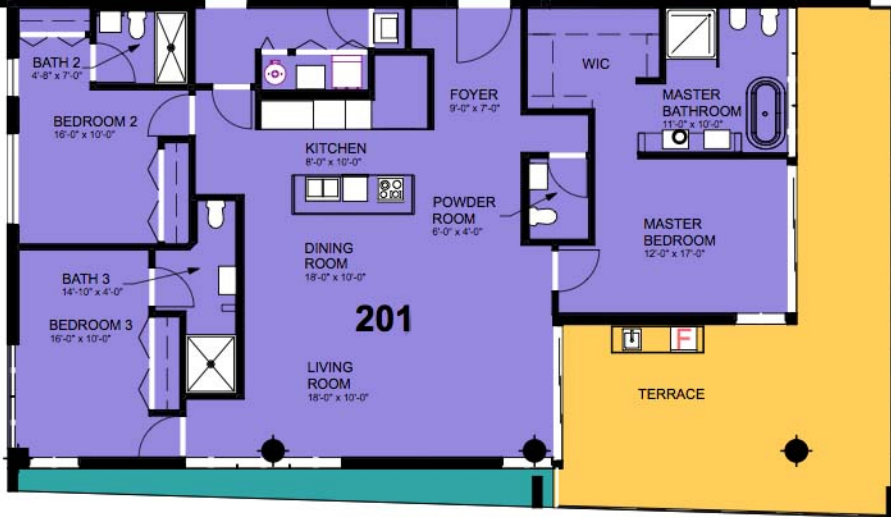

APARTMENT AREA	1,949 sq. ft.
TERRACE AREA	359 sq. ft.
<b>TOTAL</b>	<b>2,308 sq. ft.</b>

**101**  
one o one  
AND BLDGSM

Fourth Floor

APARTMENT AREA	1,848 sq. ft.
TERRACE AREA	452 sq. ft.
<b>TOTAL</b>	<b>2,300 sq. ft.</b>

**101**  
one o one  
444 BROADWAY

Fourth Floor

APARTMENT AREA	1,848 sq. ft.
TERRACE AREA	452 sq. ft.
<b>TOTAL</b>	<b>2,300 sq. ft.</b>

Fourth Floor

APARTMENT AREA	1,949 sq. ft.
TERRACE AREA	550 sq. ft.
<b>TOTAL</b>	<b>2,499 sq. ft.</b>

Second Floor

APARTMENT AREA	1,949 sq. ft.
TERRACE AREA	422 sq. ft.
<b>TOTAL</b>	<b>2,371 sq. ft.</b>

**101**  
one o one  
AND DISCOUNT

Fourth Floor

APARTMENT AREA	1,848 sq. ft.
TERRACE AREA	452 sq. ft.
<b>TOTAL</b>	<b>2,300 sq. ft.</b>

**101**  
one.o.one  
THE DISCOVERY

Second Floor