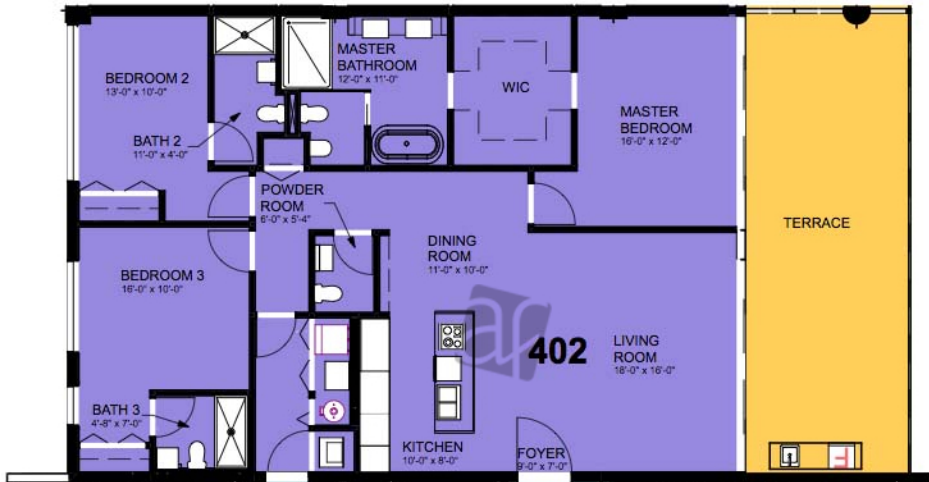

APARTMENT AREA	1,949 sq. ft.
TERRACE AREA	359 sq. ft.
<b>TOTAL</b>	<b>2,308 sq. ft.</b>

**101**  
one o one  
AND BLDGSM

Fourth Floor

APARTMENT AREA	1,848 sq. ft.
TERRACE AREA	452 sq. ft.
<b>TOTAL</b>	<b>2,300 sq. ft.</b>

**101**  
one o one  
444 BROADWAY

Fourth Floor

APARTMENT AREA	1,848 sq. ft.
TERRACE AREA	452 sq. ft.
<b>TOTAL</b>	<b>2,300 sq. ft.</b>

Fourth Floor

APARTMENT AREA	1,949 sq. ft.
TERRACE AREA	550 sq. ft.
<b>TOTAL</b>	<b>2,499 sq. ft.</b>

Second Floor

APARTMENT AREA	1,949 sq. ft.
TERRACE AREA	422 sq. ft.
<b>TOTAL</b>	<b>2,371 sq. ft.</b>

**101**  
one o one  
AND DISCOUNT

Fourth Floor

APARTMENT AREA	1,848 sq. ft.
TERRACE AREA	452 sq. ft.
<b>TOTAL</b>	<b>2,300 sq. ft.</b>

**101**  
one.o.one  
THE DISCOVERY

Second Floor