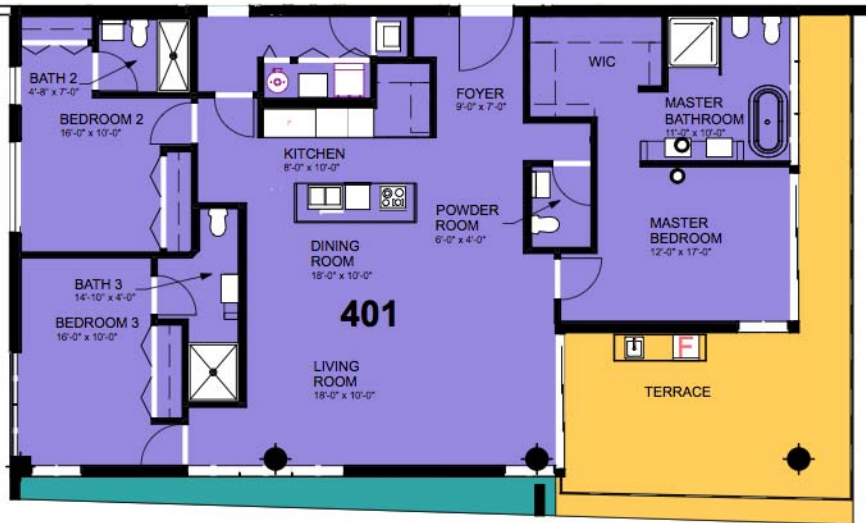

APARTMENT AREA	1,949 sq. ft.
TERRACE AREA	359 sq. ft.
<b>TOTAL</b>	<b>2,308 sq. ft.</b>

**101**  
one o one  
AND BLDGSM

Fourth Floor

APARTMENT AREA	1,848 sq. ft.
TERRACE AREA	452 sq. ft.
<b>TOTAL</b>	<b>2,300 sq. ft.</b>

**101**  
one o one  
444 BROADWAY

Fourth Floor

APARTMENT AREA	1,848 sq. ft.
TERRACE AREA	452 sq. ft.
<b>TOTAL</b>	<b>2,300 sq. ft.</b>

Fourth Floor

APARTMENT AREA	1,949 sq. ft.
TERRACE AREA	550 sq. ft.
<b>TOTAL</b>	<b>2,499 sq. ft.</b>

Second Floor

APARTMENT AREA	1,949 sq. ft.
TERRACE AREA	422 sq. ft.
<b>TOTAL</b>	<b>2,371 sq. ft.</b>

**101**  
one o one  
AND DISCOUNT

Fourth Floor

APARTMENT AREA	1,848 sq. ft.
TERRACE AREA	452 sq. ft.
<b>TOTAL</b>	<b>2,300 sq. ft.</b>

**101**  
one.o.one  
THE DISCOVERY

Second Floor