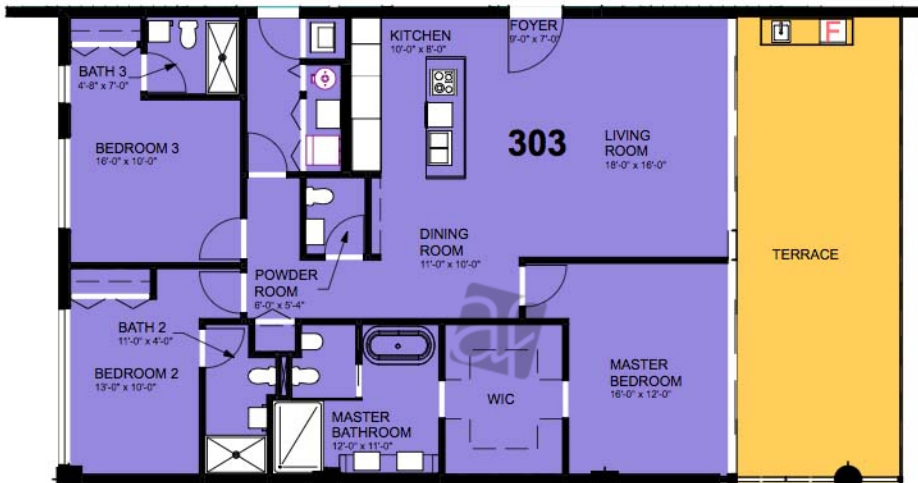

**101**  
one o one  
444 BROADWAY

Fourth Floor

APARTMENT AREA	1,848 sq. ft.
TERRACE AREA	452 sq. ft.
<b>TOTAL</b>	<b>2,300 sq. ft.</b>

Fourth Floor

APARTMENT AREA	1,949 sq. ft.
TERRACE AREA	550 sq. ft.
<b>TOTAL</b>	<b>2,499 sq. ft.</b>

Second Floor

APARTMENT AREA	1,949 sq. ft.
TERRACE AREA	422 sq. ft.
<b>TOTAL</b>	<b>2,371 sq. ft.</b>

**101**  
one o one  
AND DISCOUNT

Fourth Floor

APARTMENT AREA	1,848 sq. ft.
TERRACE AREA	452 sq. ft.
<b>TOTAL</b>	<b>2,300 sq. ft.</b>

**101**  
one.o.one  
AND BLDG. CO.

Third Floor

APARTMENT AREA	1,848 sq. ft.
TERRACE AREA	452 sq. ft.
<b>TOTAL</b>	<b>2,300 sq. ft.</b>

Third Floor

APARTMENT AREA	1,949 sq. ft.
TERRACE AREA	421 sq. ft.
<b>TOTAL</b>	<b>2,370 sq. ft.</b>

**101**  
one.o.one  
THE DISCOVERY

Second Floor