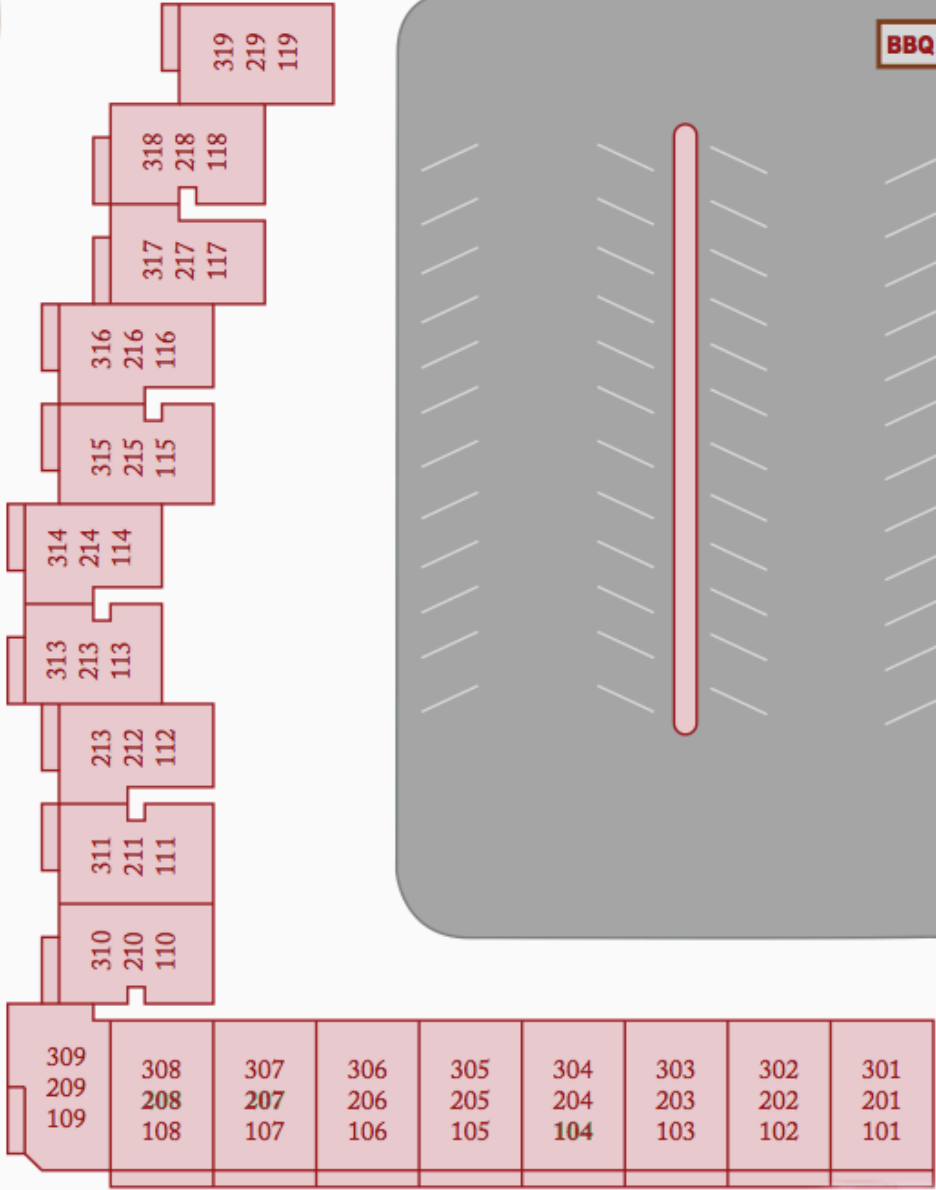

# KUHIO SHORES

## Site Plan *(Floors 1-2-3)*

5050 Lawai Rd.

Lawai Beach

# KUHIO SHORES

Site Plan  
(4th Floor)

5050 Lawai Rd.