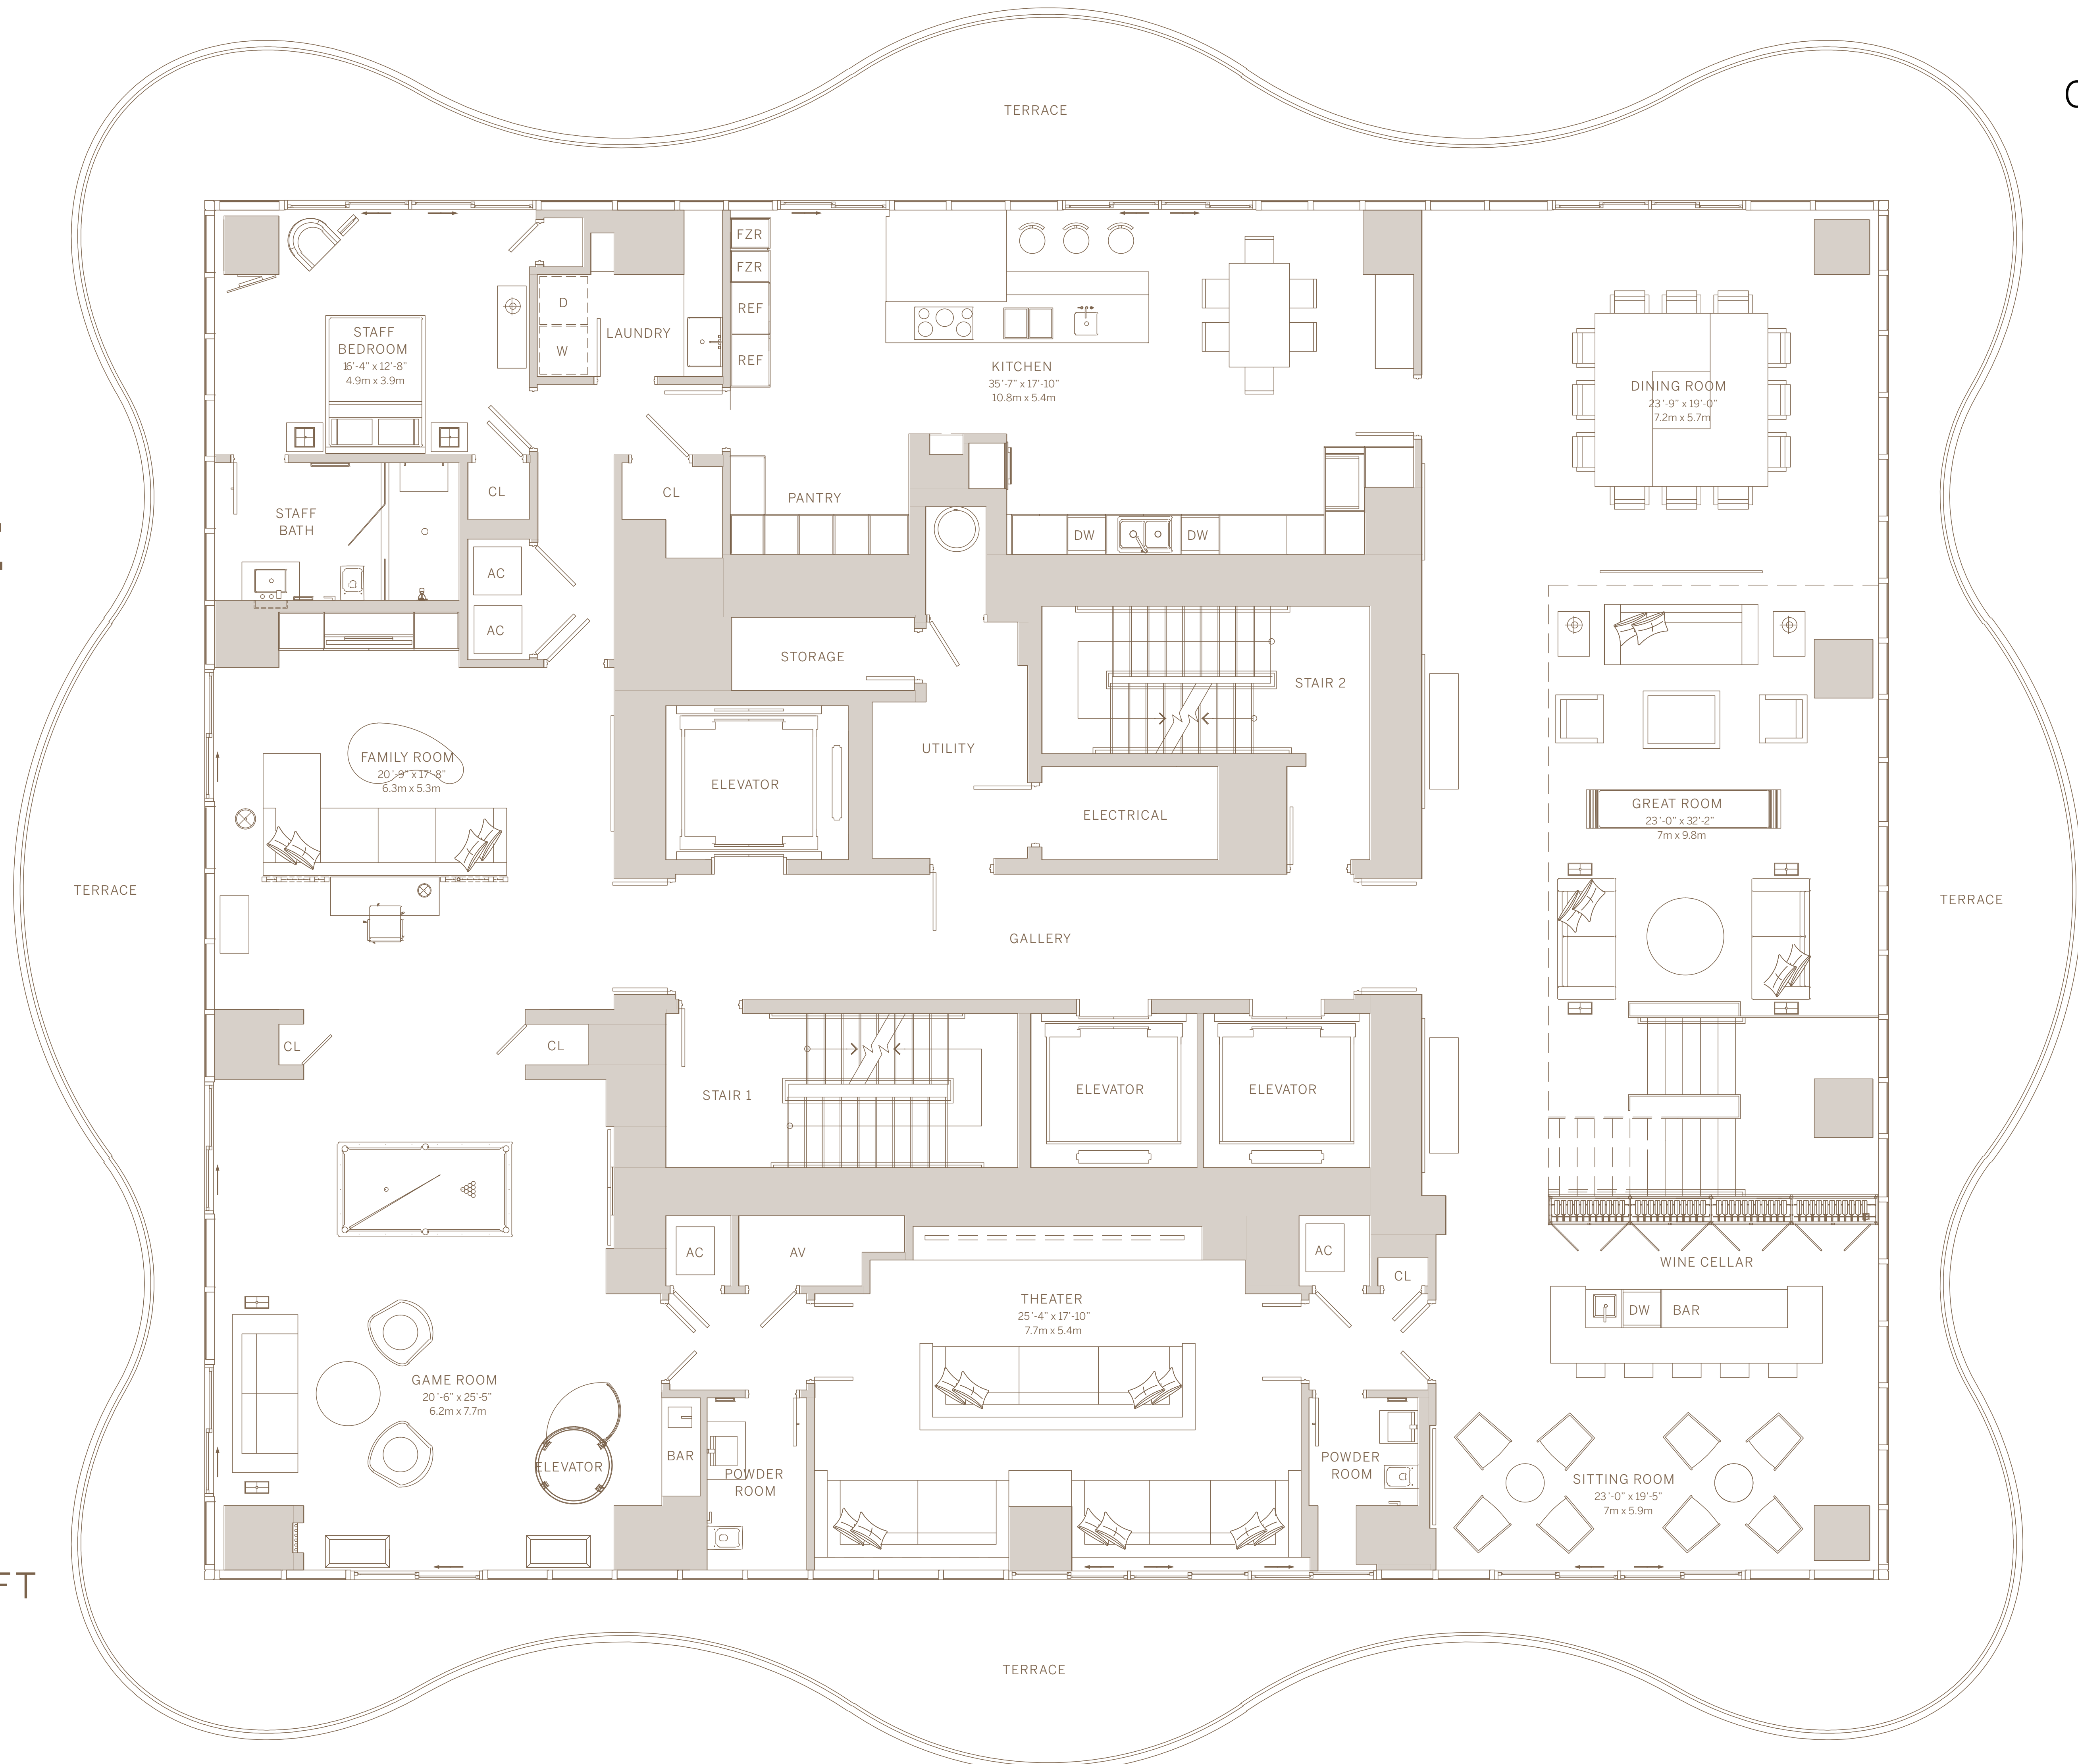

REGALIA PENTHOUSE

PENTHOUSE

FLOOR FOURTY-THREE
LEVEL ONE

6 BEDROOMS

7 FULL BATHS

2 HALF BATHS

POOL BATH

10,755 INTERIOR SQ FT

16,805 TOTAL SQ FT

REGALIA PENTHOUSE

PENTHOUSE

ROOF TOP
LEVEL THREE

6 BEDROOMS

7 FULL BATHS

2 HALF BATHS

POOL BATH

10,755 INTERIOR SQ FT

16,805 TOTAL SQ FT