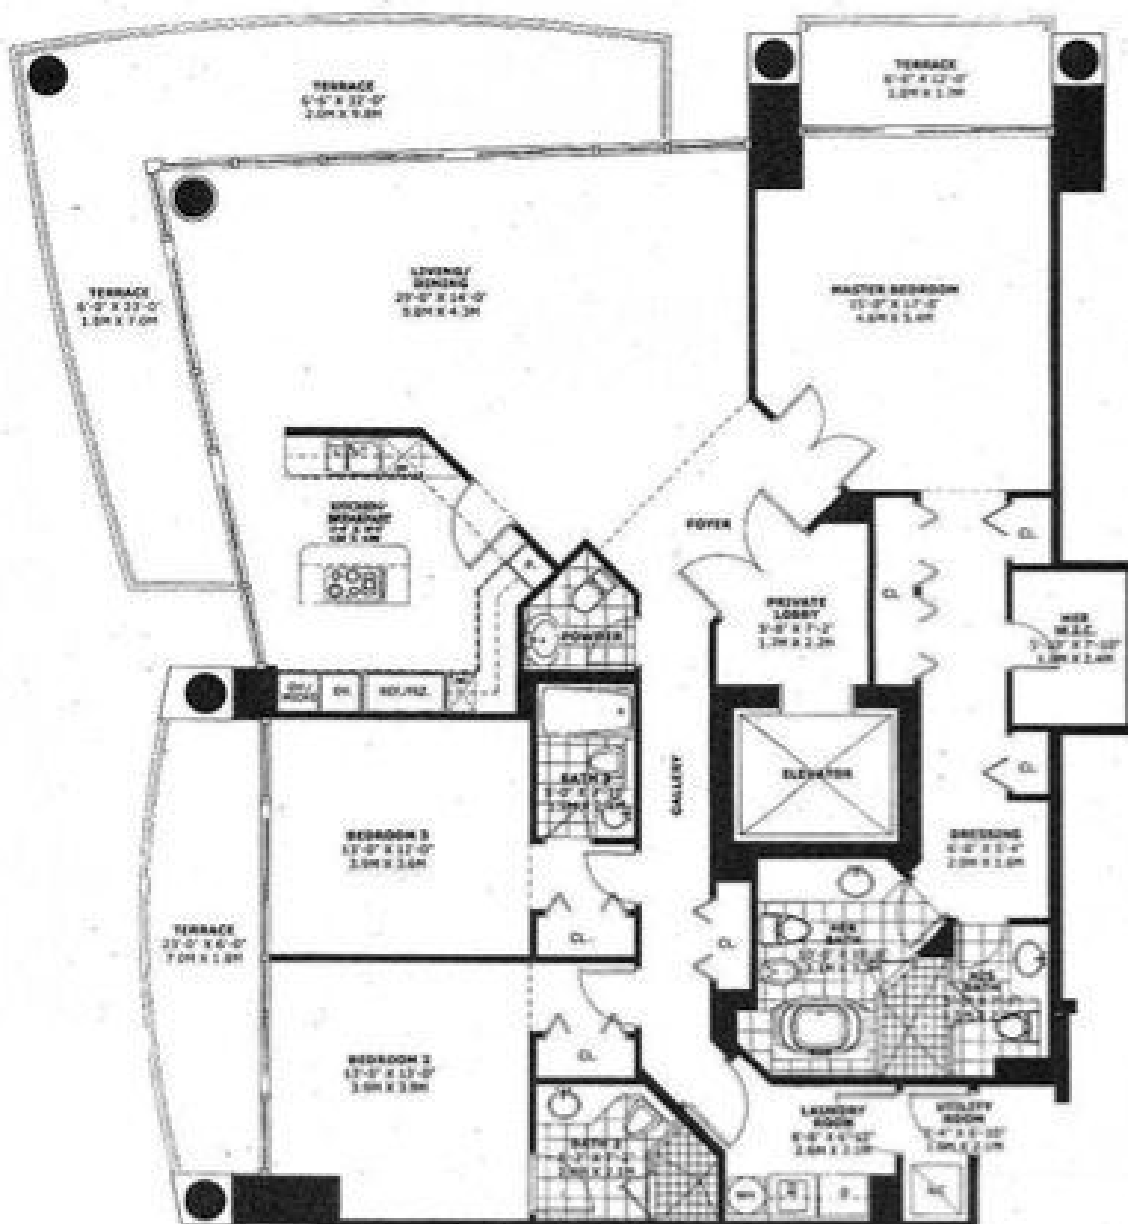

# TOWER SUITE 08

<b>2 BEDROOMS+DIN 3 1/2 BATHS</b>	
INTERIOR	2,824 SQ. FT. / 262 SQ. M.
TERRACE	406 SQ. FT. / 38 SQ. M.
TOTAL RESIDENCE	3,532 SQ. FT. / 300 SQ. M.

# TOWER SUITE 09

<b>3 BEDROOMS</b>	<b>4½ BATHS</b>
INTERIOR	2,245 SQ. FT. / 208 SQ. M.
TERRACE	586 SQ. FT. / 53 SQ. M.
TOTAL RESIDENCE	2,801 SQ. FT. / 260 SQ. M.

# TOWER SUITE 10

<b>2 BEDROOMS</b>	<b>2½ BATHS</b>
INTERIOR	1,453 SQ. FT. / 135 SQ. M.
TERRACE	226 SQ. FT. / 21 SQ. M.
TOTAL RESIDENCE	1,680 SQ. FT. / 156 SQ. M.

# TOWER SUITE 01

<b>1 BEDROOM</b>	<b>1 1/2 BATHS</b>
INTERIOR	1,209 SQ. FT. / 112 SQ. M.
TERRACE	230 SQ. FT. / 21 SQ. M.
TOTAL RESIDENCE	1,439 SQ. FT. / 133 SQ. M.