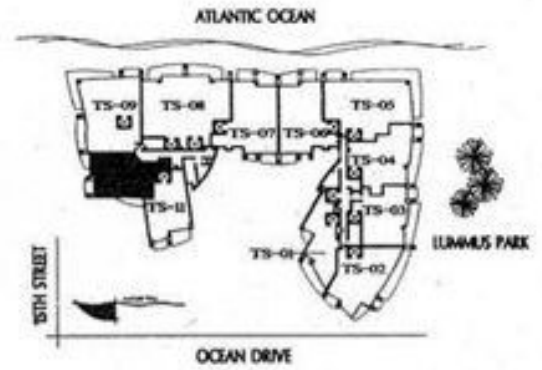

TOWER SUITE 10

2 BEDROOMS	2½ BATHS
INTERIOR	1,453 SQ. FT. / 135 SQ. M.
TERRACE	226 SQ. FT. / 21 SQ. M.
TOTAL RESIDENCE	1,680 SQ. FT. / 156 SQ. M.