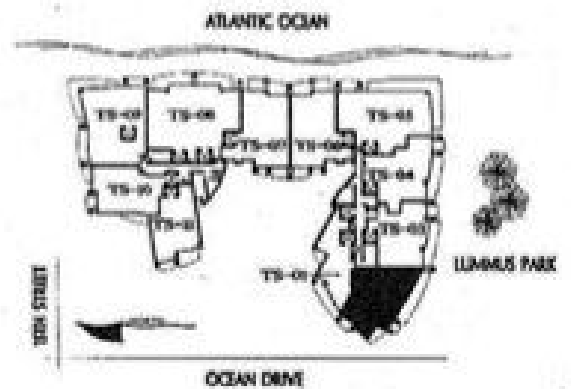

TOWER SUITE 02

2 BEDROOMS	2 1/2 BATHS
INTERIOR	1,703 SQ. FT. / 158 SQ. M.
TERRACE	487 SQ. FT. / 45 SQ. M.
TOTAL RESIDENCE	2,190 SQ. FT. / 203 SQ. M.