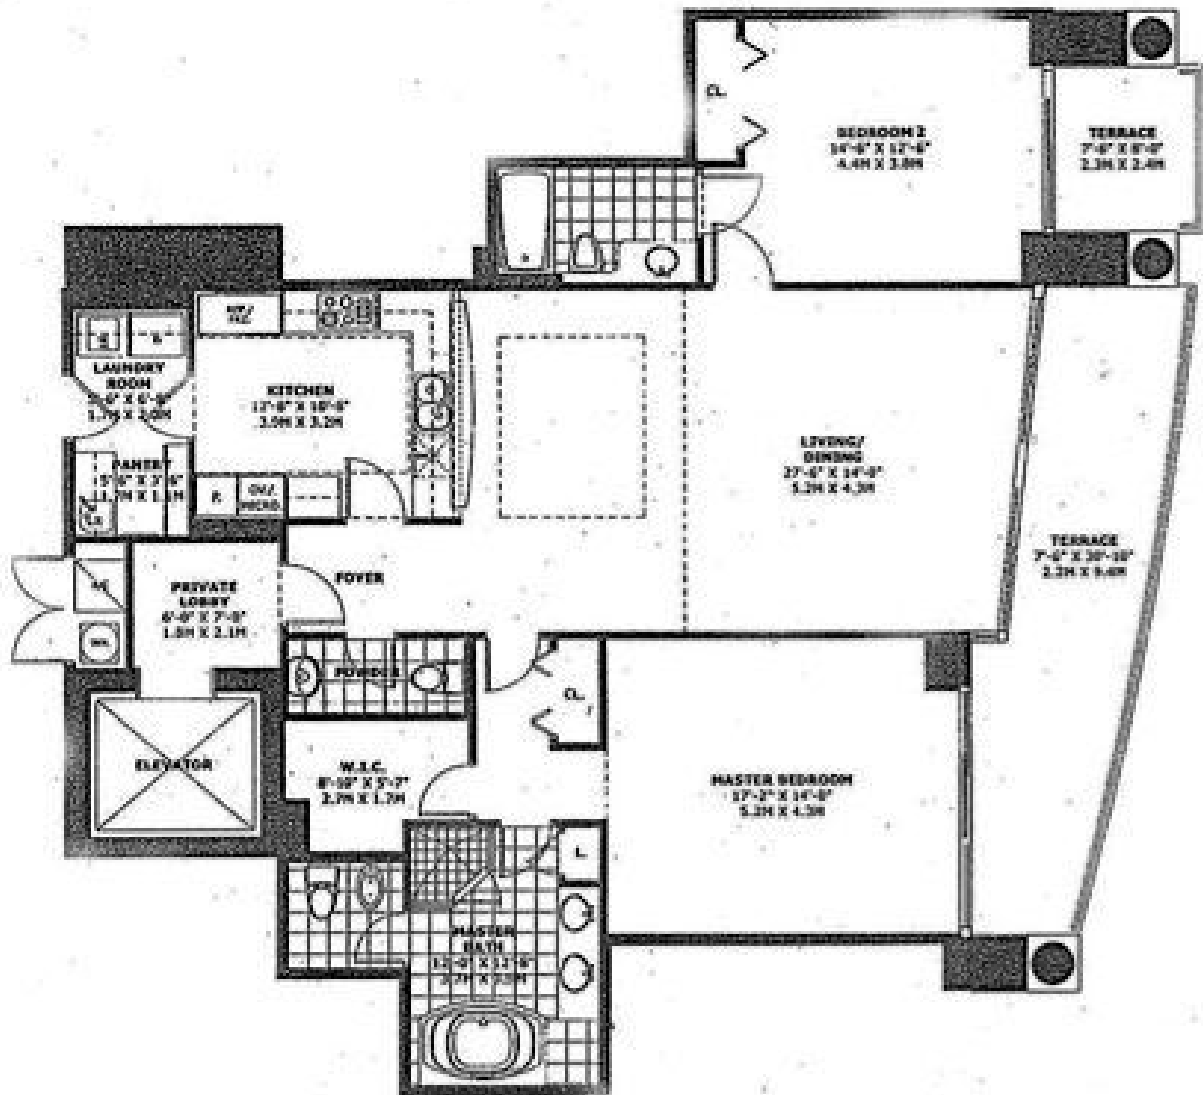

# TOWER SUITE 10

<b>2 BEDROOMS</b>	<b>2½ BATHS</b>
INTERIOR	1,453 SQ. FT. / 135 SQ. M.
TERRACE	226 SQ. FT. / 21 SQ. M.
TOTAL RESIDENCE	1,680 SQ. FT. / 156 SQ. M.

# TOWER SUITE 01

<b>1 BEDROOM</b>	<b>1 1/2 BATHS</b>
INTERIOR	1,209 SQ. FT. / 112 SQ. M.
TERRACE	230 SQ. FT. / 21 SQ. M.
TOTAL RESIDENCE	1,439 SQ. FT. / 133 SQ. M.

# TOWER SUITE 02

<b>2 BEDROOMS</b>	<b>2 1/2 BATHS</b>
INTERIOR	1,703 SQ. FT. / 158 SQ. M.
TERRACE	487 SQ. FT. / 45 SQ. M.
TOTAL RESIDENCE	2,190 SQ. FT. / 203 SQ. M.

# TOWER SUITE 04

<b>2 BEDROOMS</b>	<b>2½ BATHS</b>
INTERIOR	1,661 SQ. FT. / 154 SQ. M.
TERRACE	382 SQ. FT. / 36 SQ. M.
TOTAL RESIDENCE	1,943 SQ. FT. / 180 SQ. M.