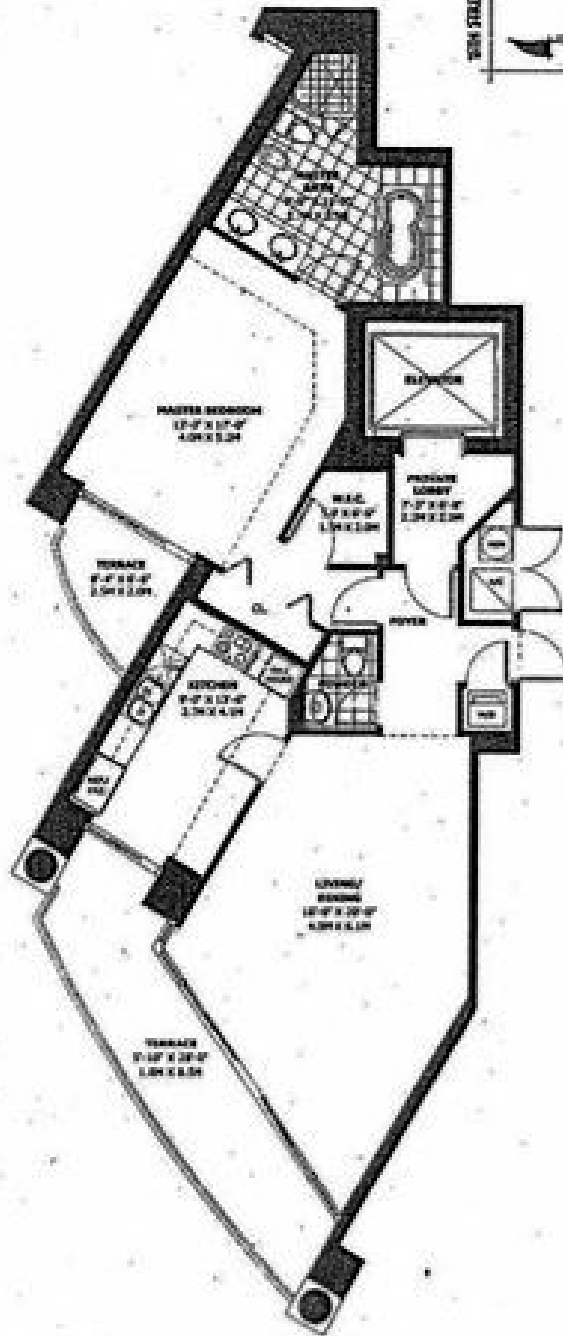

# TOWER SUITE 08

<b>2 BEDROOMS+DIN 3 1/2 BATHS</b>	
INTERIOR	2,824 SQ. FT. / 262 SQ. M.
TERRACE	406 SQ. FT. / 38 SQ. M.
TOTAL RESIDENCE	3,532 SQ. FT. / 300 SQ. M.

# TOWER SUITE 09

<b>3 BEDROOMS</b>	<b>4½ BATHS</b>
INTERIOR	2,245 SQ. FT. / 208 SQ. M.
TERRACE	586 SQ. FT. / 53 SQ. M.
TOTAL RESIDENCE	2,801 SQ. FT. / 260 SQ. M.

# TOWER SUITE 10

<b>2 BEDROOMS</b>	<b>2½ BATHS</b>
INTERIOR	1,453 SQ. FT. / 135 SQ. M.
TERRACE	226 SQ. FT. / 21 SQ. M.
TOTAL RESIDENCE	1,680 SQ. FT. / 156 SQ. M.

# TOWER SUITE 01

<b>1 BEDROOM</b>	<b>1 1/2 BATHS</b>
INTERIOR	1,209 SQ. FT. / 112 SQ. M.
TERRACE	230 SQ. FT. / 21 SQ. M.
TOTAL RESIDENCE	1,439 SQ. FT. / 133 SQ. M.