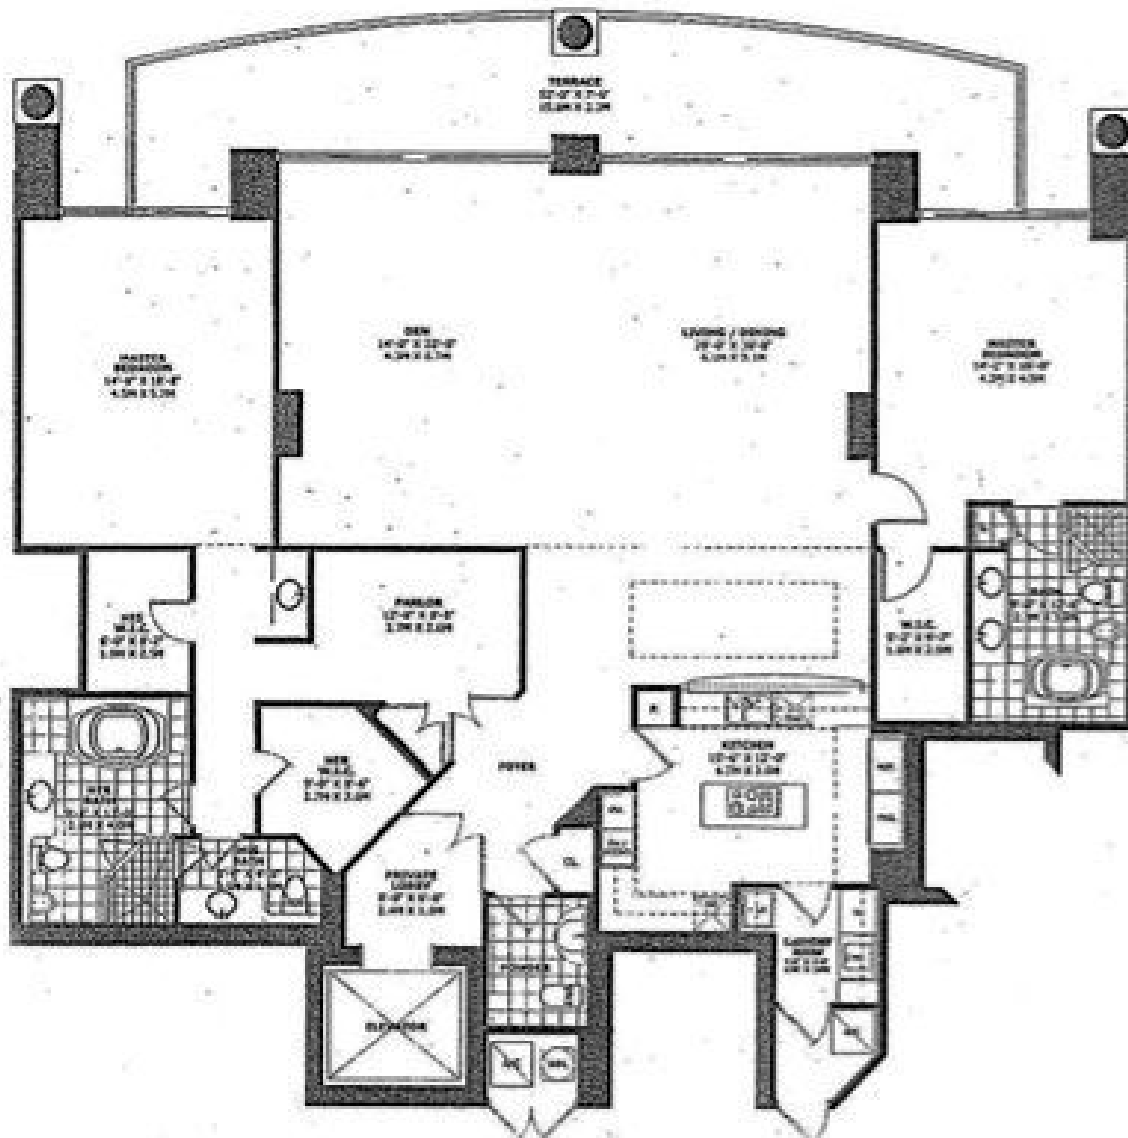

# TOWER SUITE 08

<b>2 BEDROOMS+DIN 3 1/2 BATHS</b>	
INTERIOR	2,824 SQ. FT. / 262 SQ. M.
TERRACE	406 SQ. FT. / 38 SQ. M.
TOTAL RESIDENCE	3,532 SQ. FT. / 300 SQ. M.

# TOWER SUITE 09

<b>3 BEDROOMS</b>	<b>4½ BATHS</b>
INTERIOR	2,245 SQ. FT. / 208 SQ. M.
TERRACE	586 SQ. FT. / 53 SQ. M.
TOTAL RESIDENCE	2,801 SQ. FT. / 260 SQ. M.

# TOWER SUITE 10

<b>2 BEDROOMS</b>	<b>2½ BATHS</b>
INTERIOR	1,453 SQ. FT. / 135 SQ. M.
TERRACE	226 SQ. FT. / 21 SQ. M.
TOTAL RESIDENCE	1,680 SQ. FT. / 156 SQ. M.

# TOWER SUITE 01

<b>1 BEDROOM</b>	<b>1 1/2 BATHS</b>
INTERIOR	1,209 SQ. FT. / 112 SQ. M.
TERRACE	230 SQ. FT. / 21 SQ. M.
TOTAL RESIDENCE	1,439 SQ. FT. / 133 SQ. M.