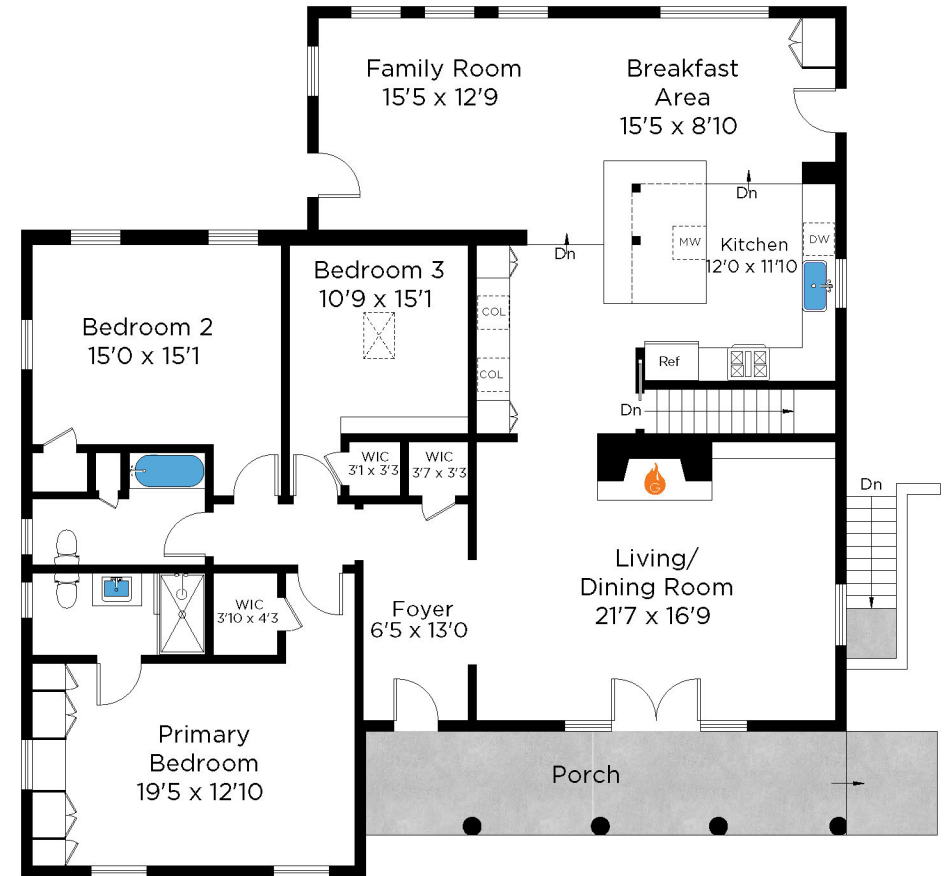

Lower Level
 664 Fin. sq.ft.
 221 Unfin. sq.ft.
 7' Ceiling

FINISHED:	2770
UNFINISHED:	221
TOTAL:	2991

7117 MARLAN DR.
ALEXANDRIA, VA 22307

Lower Level

664 Fin. sq.ft.
221 Unfin. sq.ft.
7' Ceiling

Main Level

2106 Fin. sq.ft.
8' Ceiling

FINISHED: 2770
UNFINISHED: 221
TOTAL: 2991

**7117 MARLAN DR.
ALEXANDRIA, VA 22307**

Main Level

2106 Fin. sq.ft.

8' Ceiling

FINISHED:
UNFINISHED:
TOTAL:

2770
221
2991