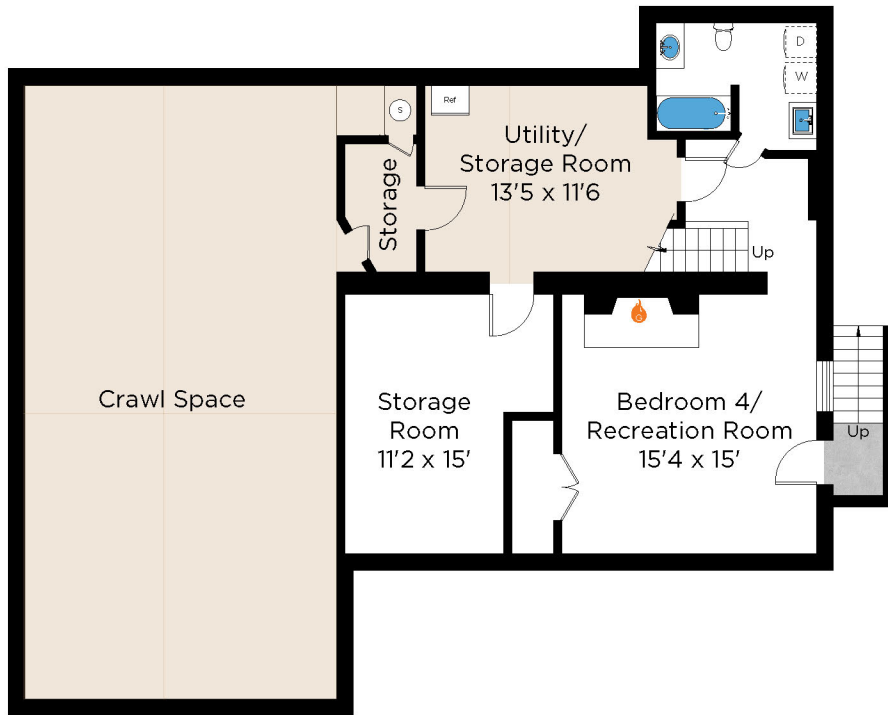

Lower Level
 664 Fin. sq.ft.
 221 Unfin. sq.ft.
 7' Ceiling

FINISHED:	2770
UNFINISHED:	221
TOTAL:	2991

7117 MARLAN DR.
ALEXANDRIA, VA 22307

Lower Level

664 Fin. sq.ft.
221 Unfin. sq.ft.
7' Ceiling

Main Level

2106 Fin. sq.ft.
8' Ceiling

FINISHED: 2770
UNFINISHED: 221
TOTAL: 2991

**7117 MARLAN DR.
ALEXANDRIA, VA 22307**

Main Level

2106 Fin. sq.ft.

8' Ceiling

FINISHED:
UNFINISHED:
TOTAL:

2770
221
2991