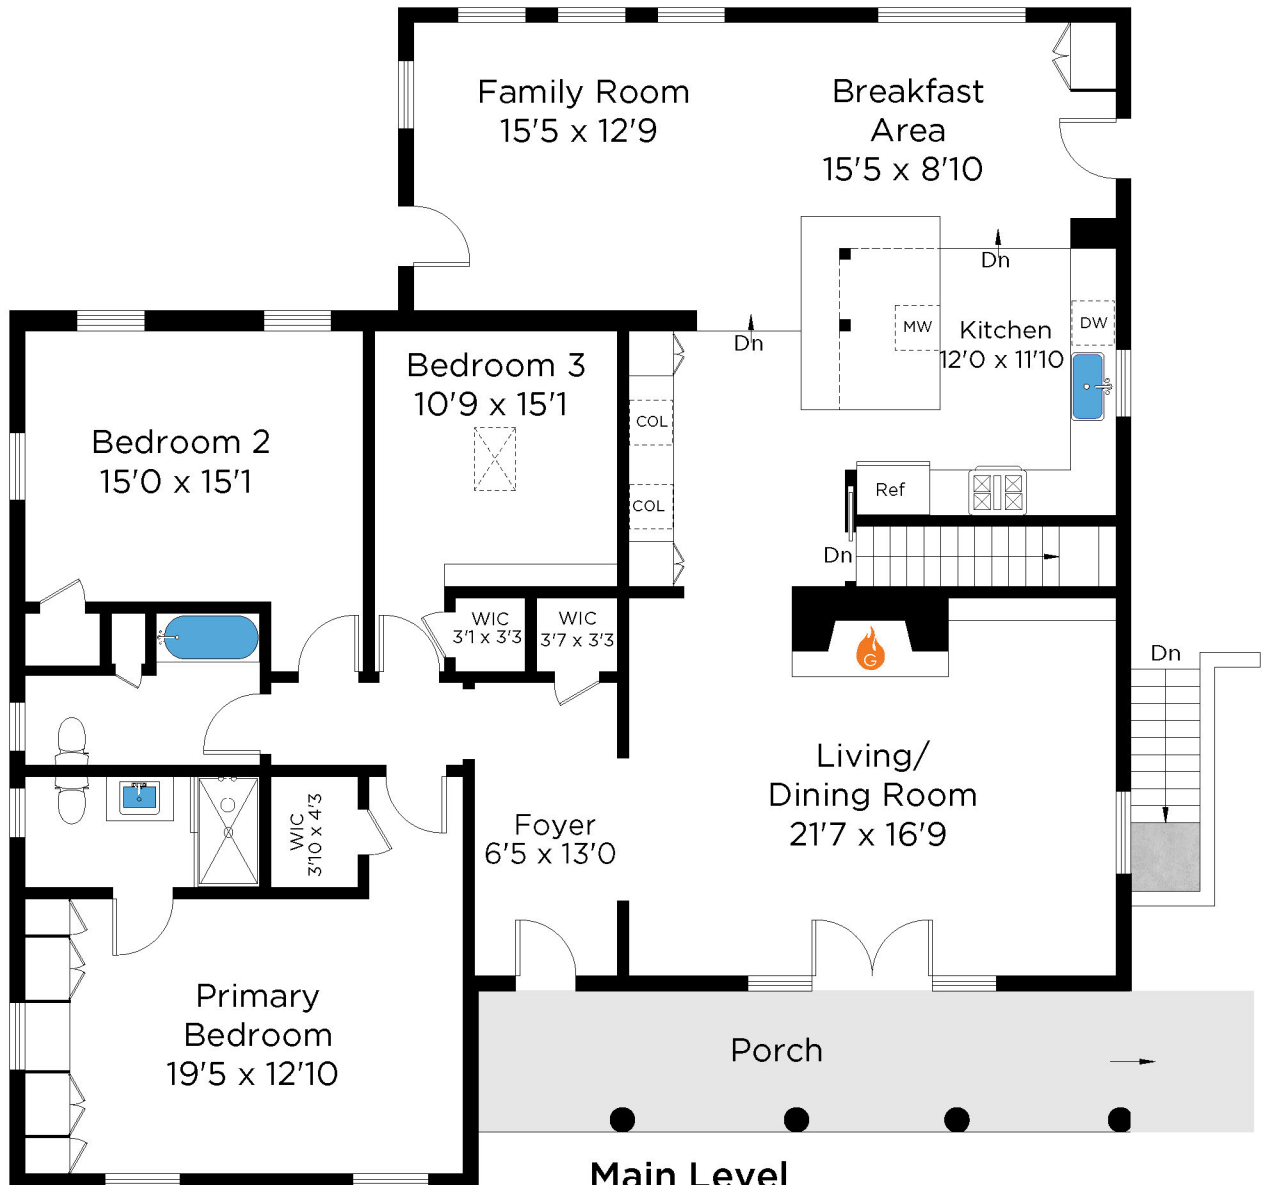

Lower Level
 664 Fin. sq.ft.
 221 Unfin. sq.ft.
 7' Ceiling

FINISHED:	2770
UNFINISHED:	221
TOTAL:	2991

7117 MARLAN DR.
ALEXANDRIA, VA 22307

Lower Level

664 Fin. sq.ft.
221 Unfin. sq.ft.
7' Ceiling

Main Level

2106 Fin. sq.ft.
8' Ceiling

FINISHED: 2770
UNFINISHED: 221
TOTAL: 2991

**7117 MARLAN DR.
ALEXANDRIA, VA 22307**

Main Level

2106 Fin. sq.ft.

8' Ceiling

FINISHED:
UNFINISHED:
TOTAL:

2770
221
2991