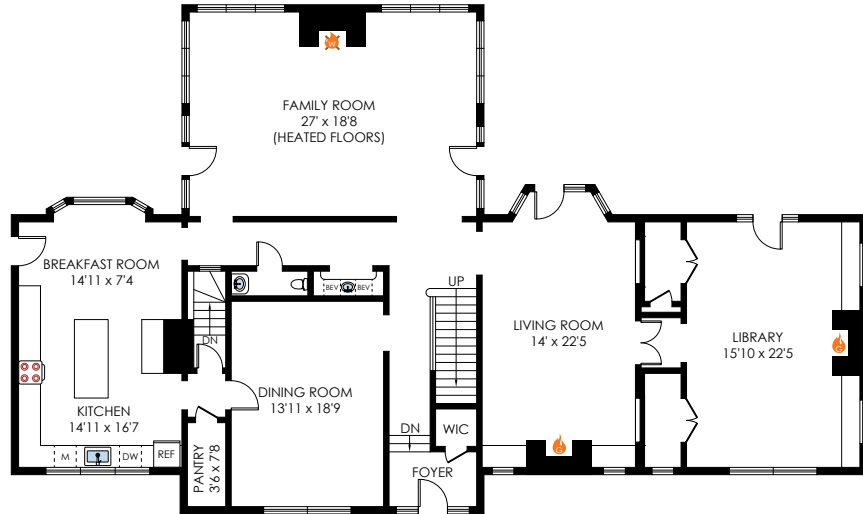

2307 RUSSELL ROAD

ALEXANDRIA, VA 22301

SITE PLAN - 64,444 SQ. FT./1.48 ACRES

2307 RUSSELL ROAD

ALEXANDRIA, VA 22301

LOWER LEVEL
698 FIN. SQ. FT.
290 UNFIN. SQ. FT.

UPPER LEVEL 2
745 FIN. SQ. FT.
150 UNFIN. SQ. FT.
8' CEILING

MAIN LEVEL
2473 FIN. SQ. FT.
9' CEILING

UPPER LEVEL 1
1939 FIN. SQ. FT.
68 UNFIN. SQ. FT.
8'6" CEILING

FINISHED: 5855
UNFINISHED: 508
TOTAL: 6363