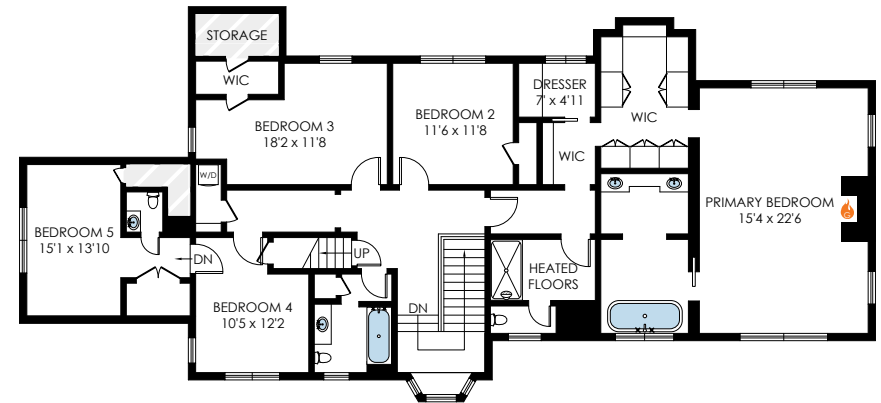

2307 RUSSELL ROAD

ALEXANDRIA, VA 22301

SITE PLAN - 64,444 SQ. FT./1.48 ACRES

2307 RUSSELL ROAD

ALEXANDRIA, VA 22301

LOWER LEVEL
698 FIN. SQ. FT.
290 UNFIN. SQ. FT.

UPPER LEVEL 2
745 FIN. SQ. FT.
150 UNFIN. SQ. FT.
8' CEILING

MAIN LEVEL
2473 FIN. SQ. FT.
9' CEILING

UPPER LEVEL 1
1939 FIN. SQ. FT.
68 UNFIN. SQ. FT.
8'6" CEILING

FINISHED: 5855
UNFINISHED: 508
TOTAL: 6363