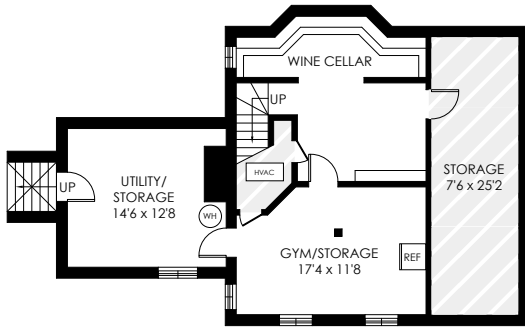

2307 RUSSELL ROAD

ALEXANDRIA, VA 22301

SITE PLAN - 64,444 SQ. FT./1.48 ACRES

2307 RUSSELL ROAD

ALEXANDRIA, VA 22301

LOWER LEVEL
698 FIN. SQ. FT.
290 UNFIN. SQ. FT.

UPPER LEVEL 2
745 FIN. SQ. FT.
150 UNFIN. SQ. FT.
8' CEILING

MAIN LEVEL
2473 FIN. SQ. FT.
9' CEILING

UPPER LEVEL 1
1939 FIN. SQ. FT.
68 UNFIN. SQ. FT.
8'6" CEILING

FINISHED: 5855
UNFINISHED: 508
TOTAL: 6363