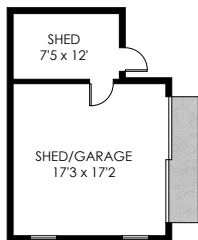

2307 RUSSELL ROAD

ALEXANDRIA, VA 22301

SITE PLAN - 64,444 SQ. FT./1.48 ACRES

2307 RUSSELL ROAD

ALEXANDRIA, VA 22301

LOWER LEVEL
698 FIN. SQ. FT.
290 UNFIN. SQ. FT.

UPPER LEVEL 2
745 FIN. SQ. FT.
150 UNFIN. SQ. FT.
8' CEILING

MAIN LEVEL
2473 FIN. SQ. FT.
9' CEILING

UPPER LEVEL 1
1939 FIN. SQ. FT.
68 UNFIN. SQ. FT.
8'6" CEILING

FINISHED: 5855
UNFINISHED: 508
TOTAL: 6363