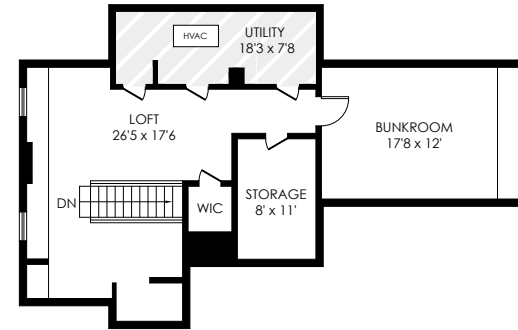

2307 RUSSELL ROAD

ALEXANDRIA, VA 22301

SITE PLAN - 64,444 SQ. FT./1.48 ACRES

2307 RUSSELL ROAD

ALEXANDRIA, VA 22301

LOWER LEVEL
698 FIN. SQ. FT.
290 UNFIN. SQ. FT.

UPPER LEVEL 2
745 FIN. SQ. FT.
150 UNFIN. SQ. FT.
8' CEILING

MAIN LEVEL
2473 FIN. SQ. FT.
9' CEILING

UPPER LEVEL 1
1939 FIN. SQ. FT.
68 UNFIN. SQ. FT.
8'6" CEILING

FINISHED: 5855
UNFINISHED: 508
TOTAL: 6363