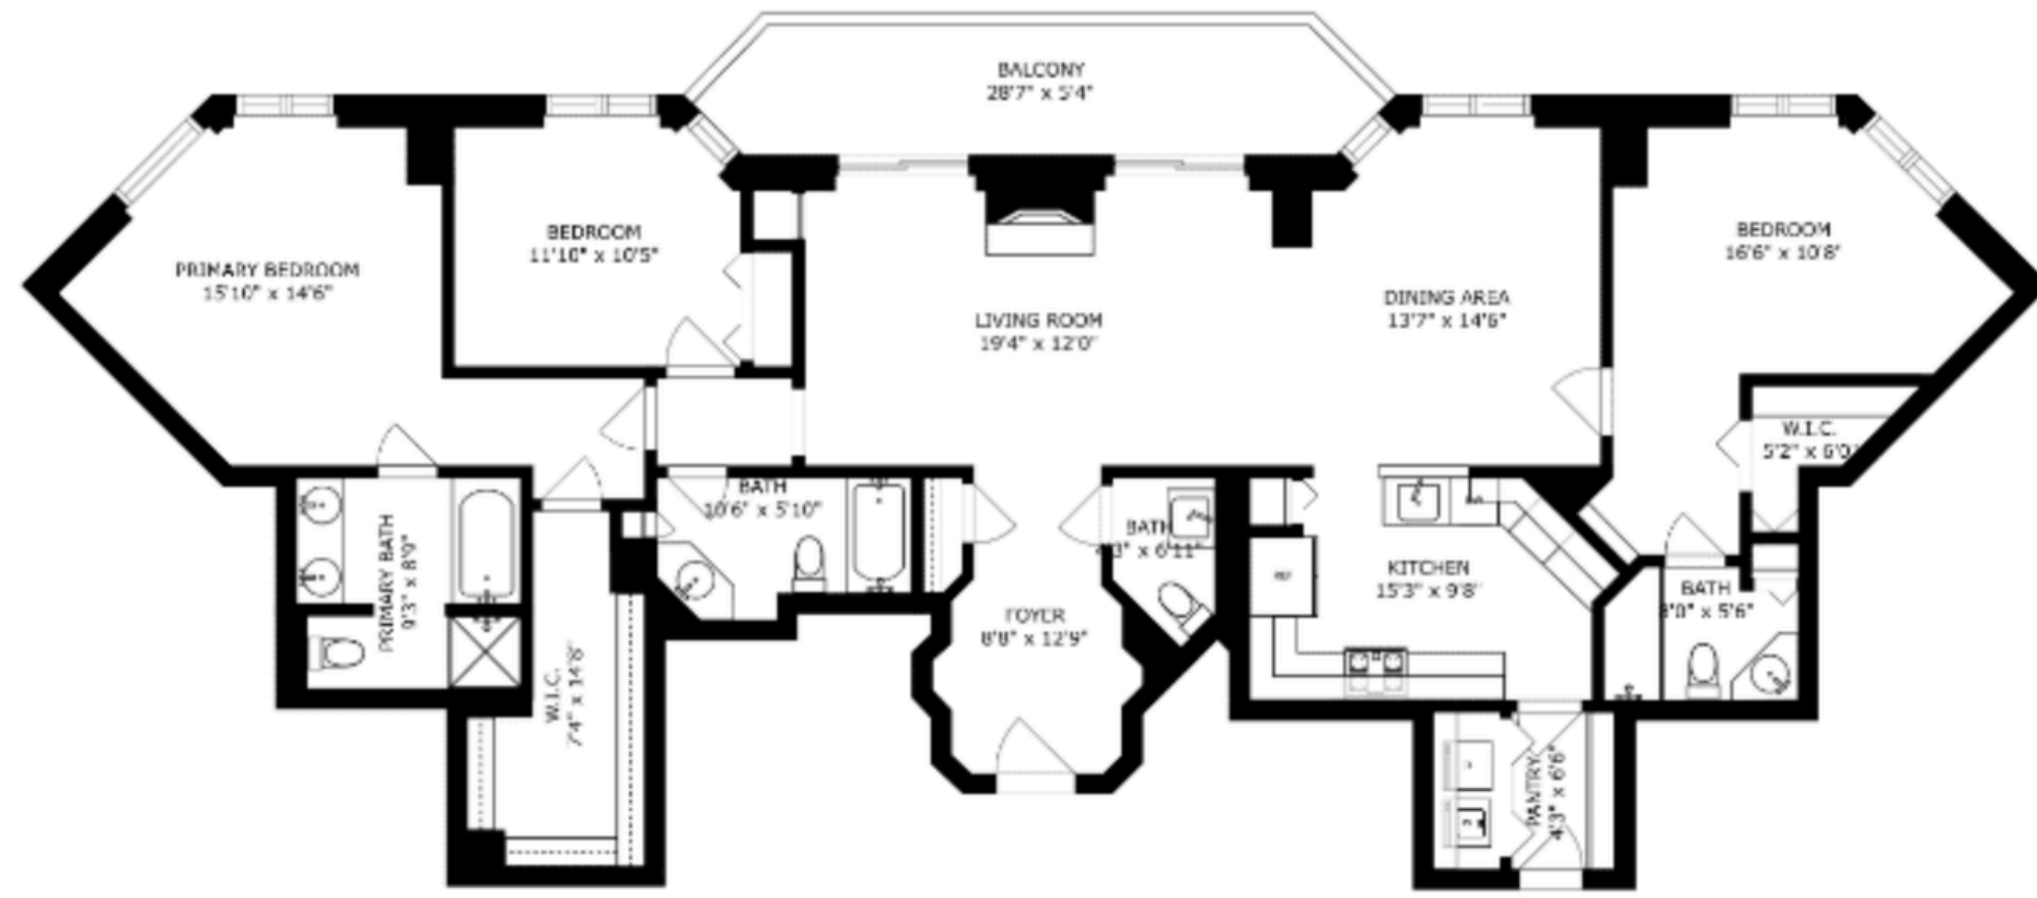

1757 sq ft = 168 sq ft BALCONIES

SIZES AND DIMENSIONS ARE APPROXIMATE, ACTUAL MAY VARY.