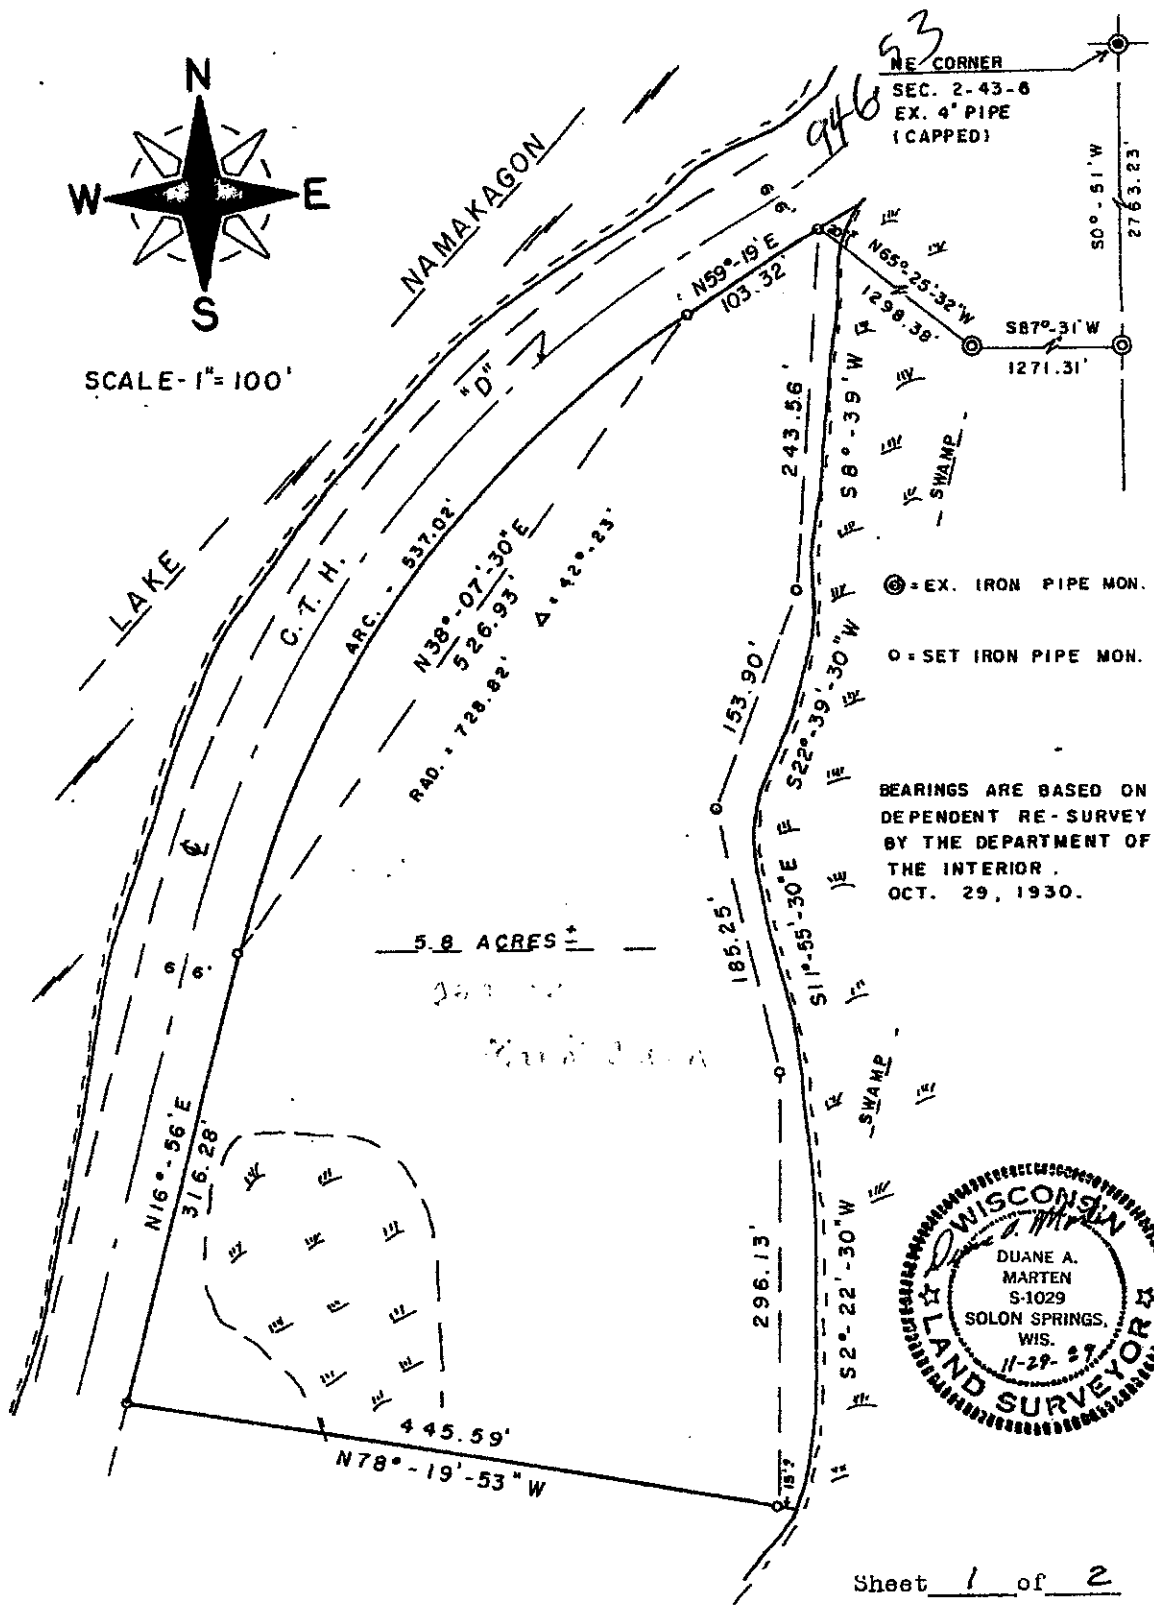

Recorded 01-11-90 to Marking

#2212

PLAT OF SURVEY

OF LANDS LOCATED IN GOV'T. LOT 3, SEC. 2-T43N-R6W,
TOWN OF NAMAKAGON, BAYFIELD COUNTY, WISCONSIN.

SCALE - 1" = 100'

62.3 - 2-43-6