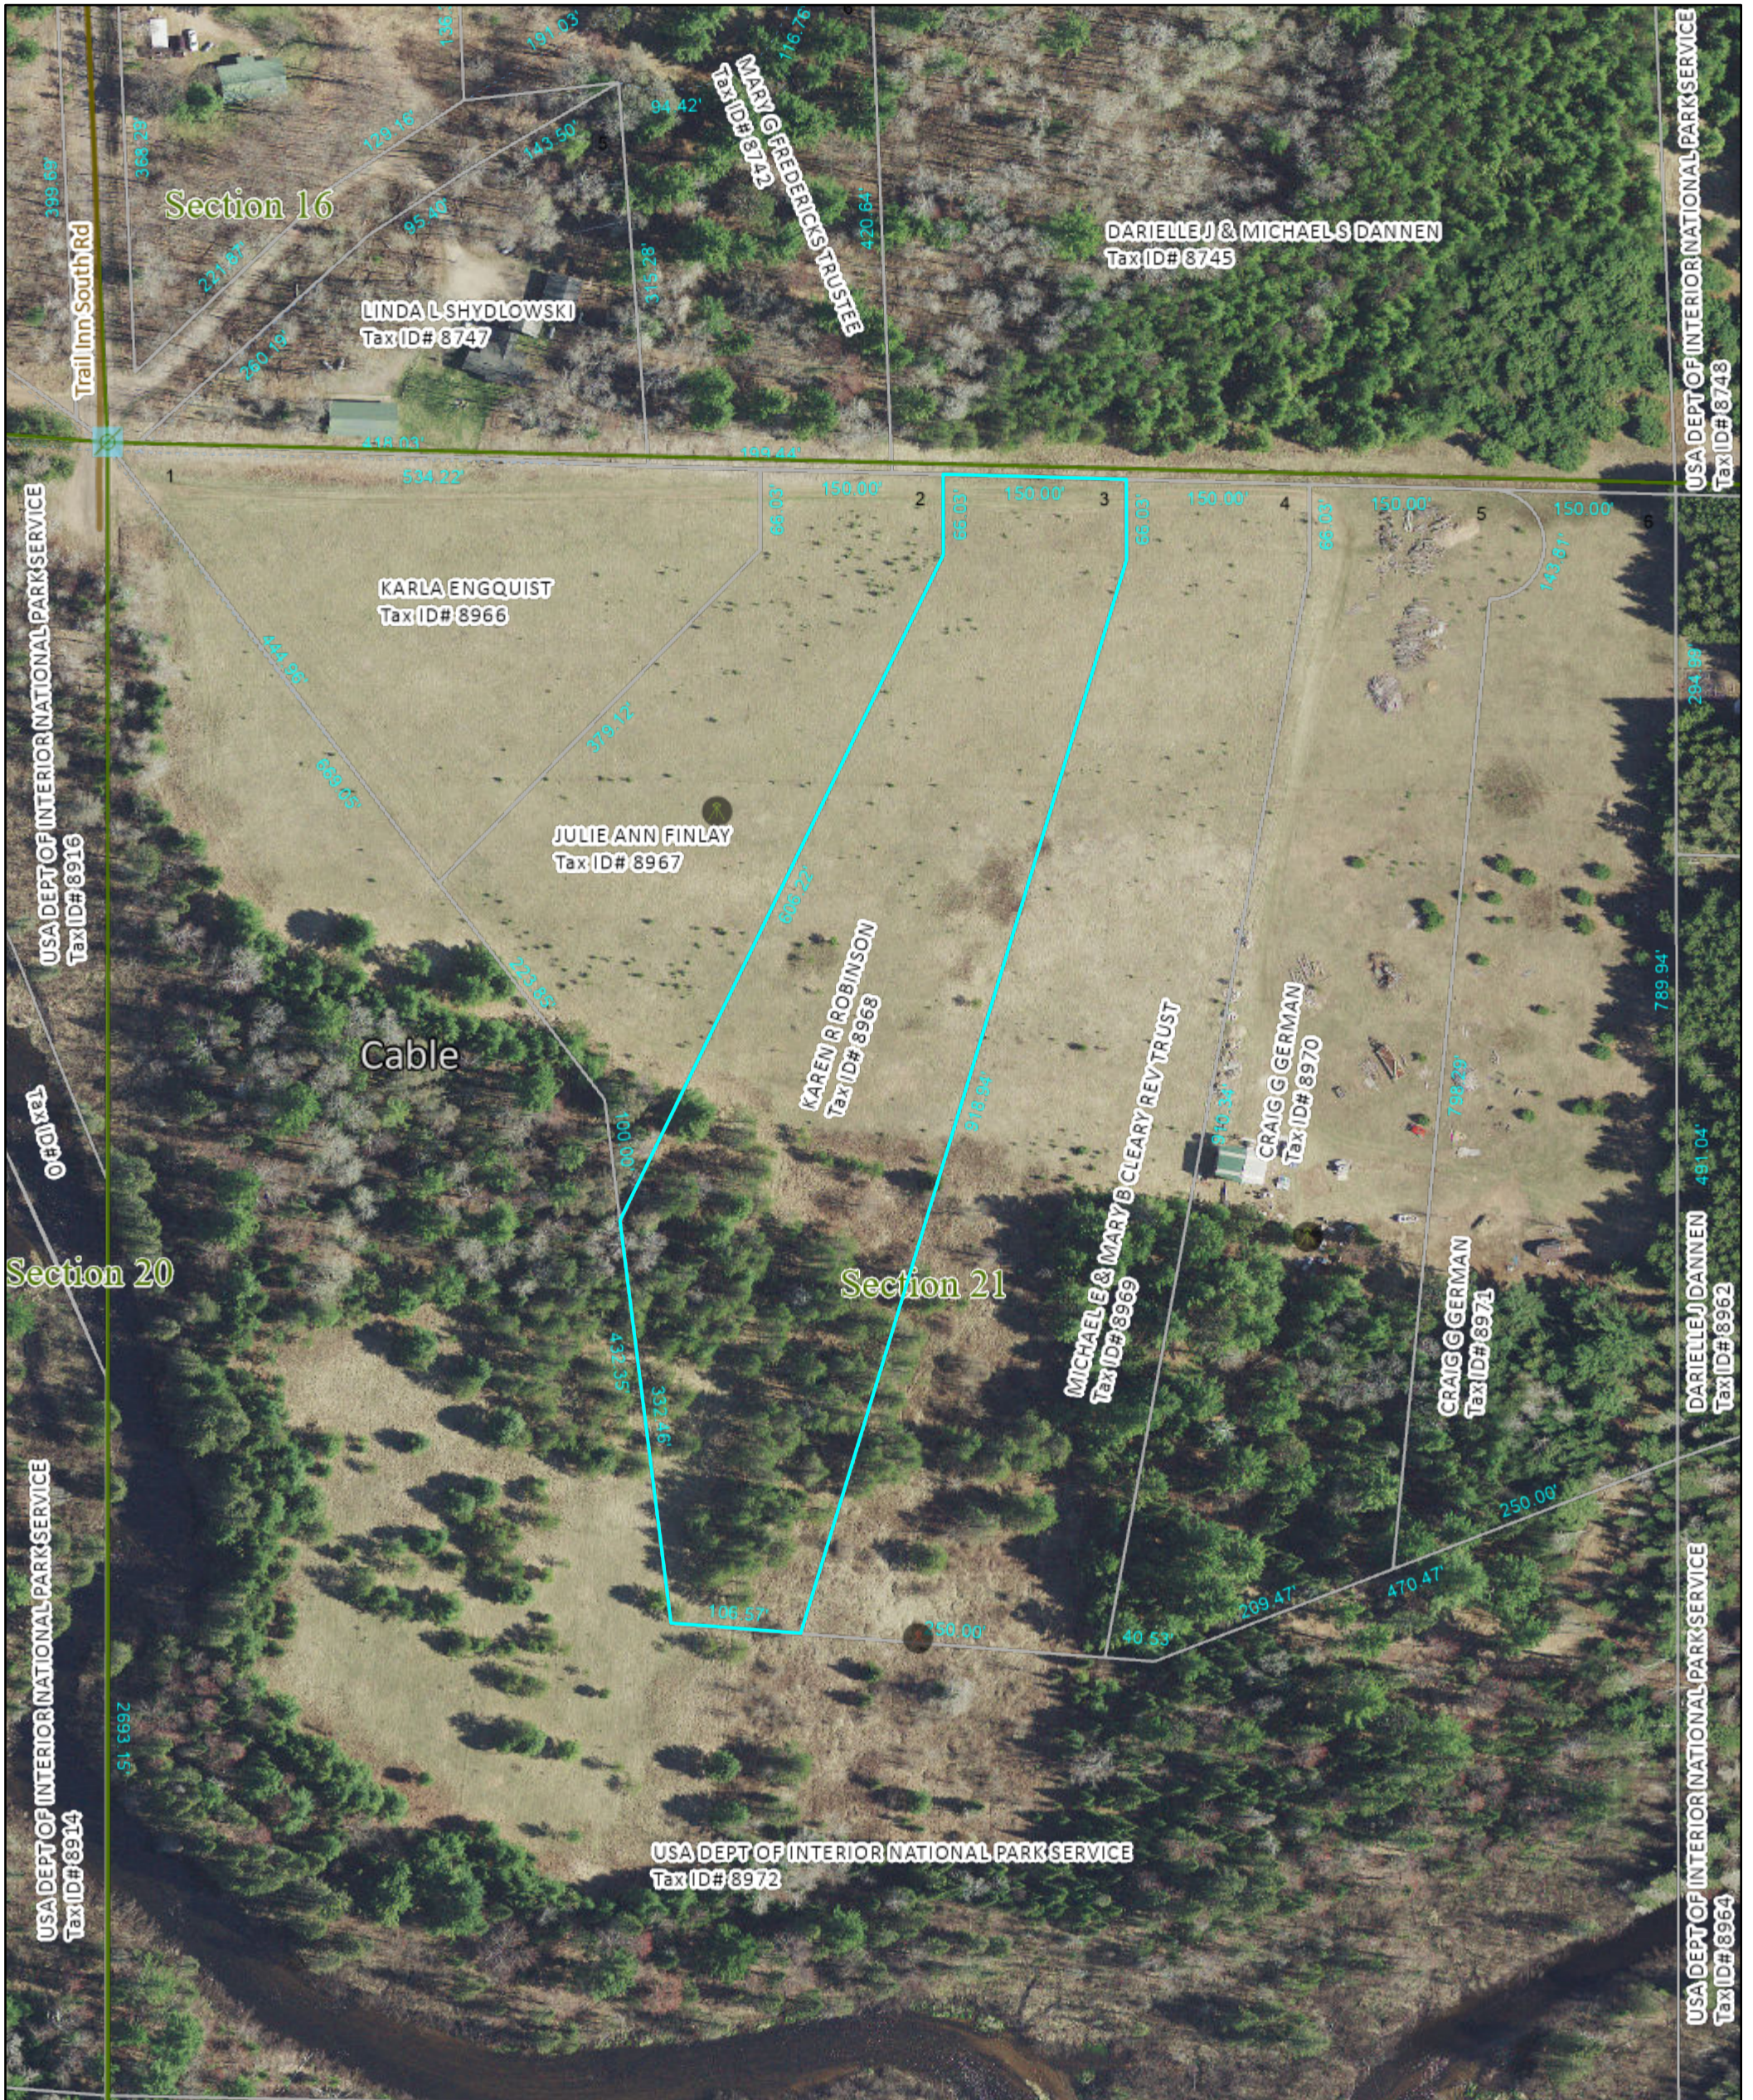

3 Trail Inn South Road

5/18/2026, 2:21:51 PM

- Meander Lines
- Approximate Parcel Boundary
- Section Lines
- Municipal Boundary
- All Roads
- Town

Survey Maps

- UnRecorded Map
- Recorded Map

Corner Tie Sheets

- ⊗ Section Corner Monument on File

1:1,566

Bayfield