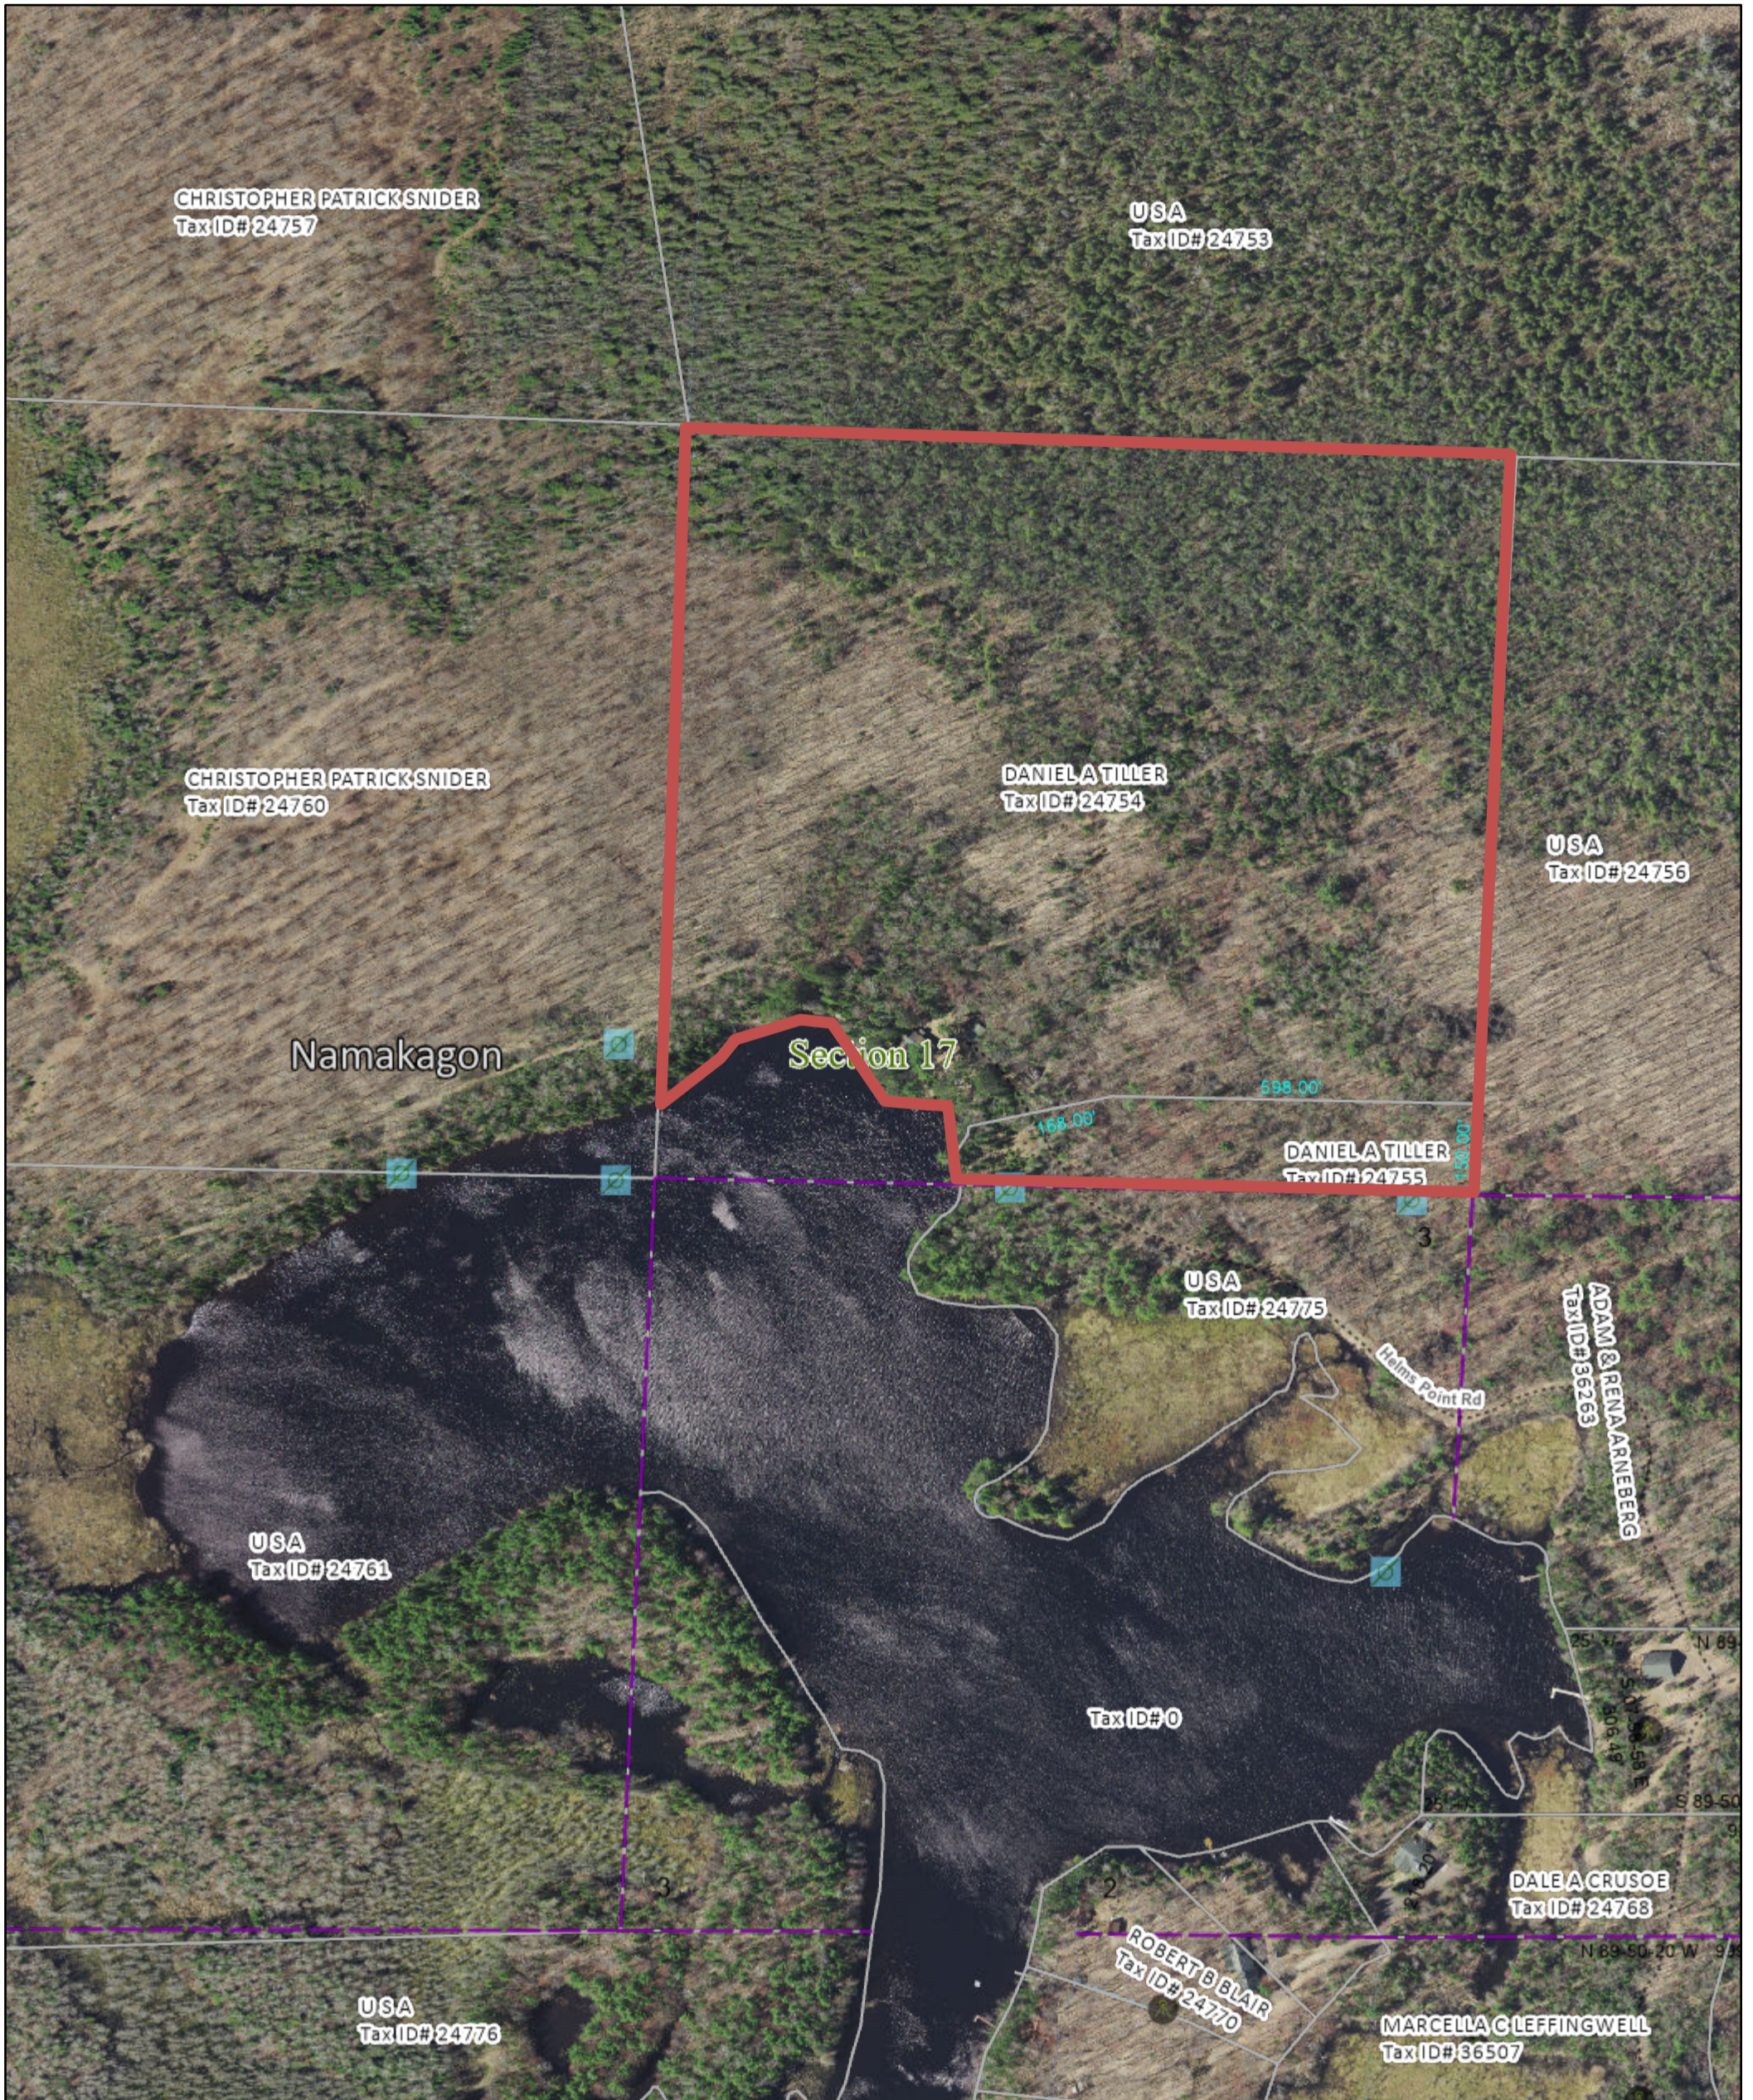

# 43545 Helms Point Road

6/4/2026, 12:27:34 PM

- Override 1
- Meander Lines
- Approximate Parcel Boundary
- Section Lines
- Government Lot
- Municipal Boundary
- All Roads
- Private
- Survey Maps
- Recorded Map
- Corner Tie Sheets
- ⊗ Section Corner Monument on File