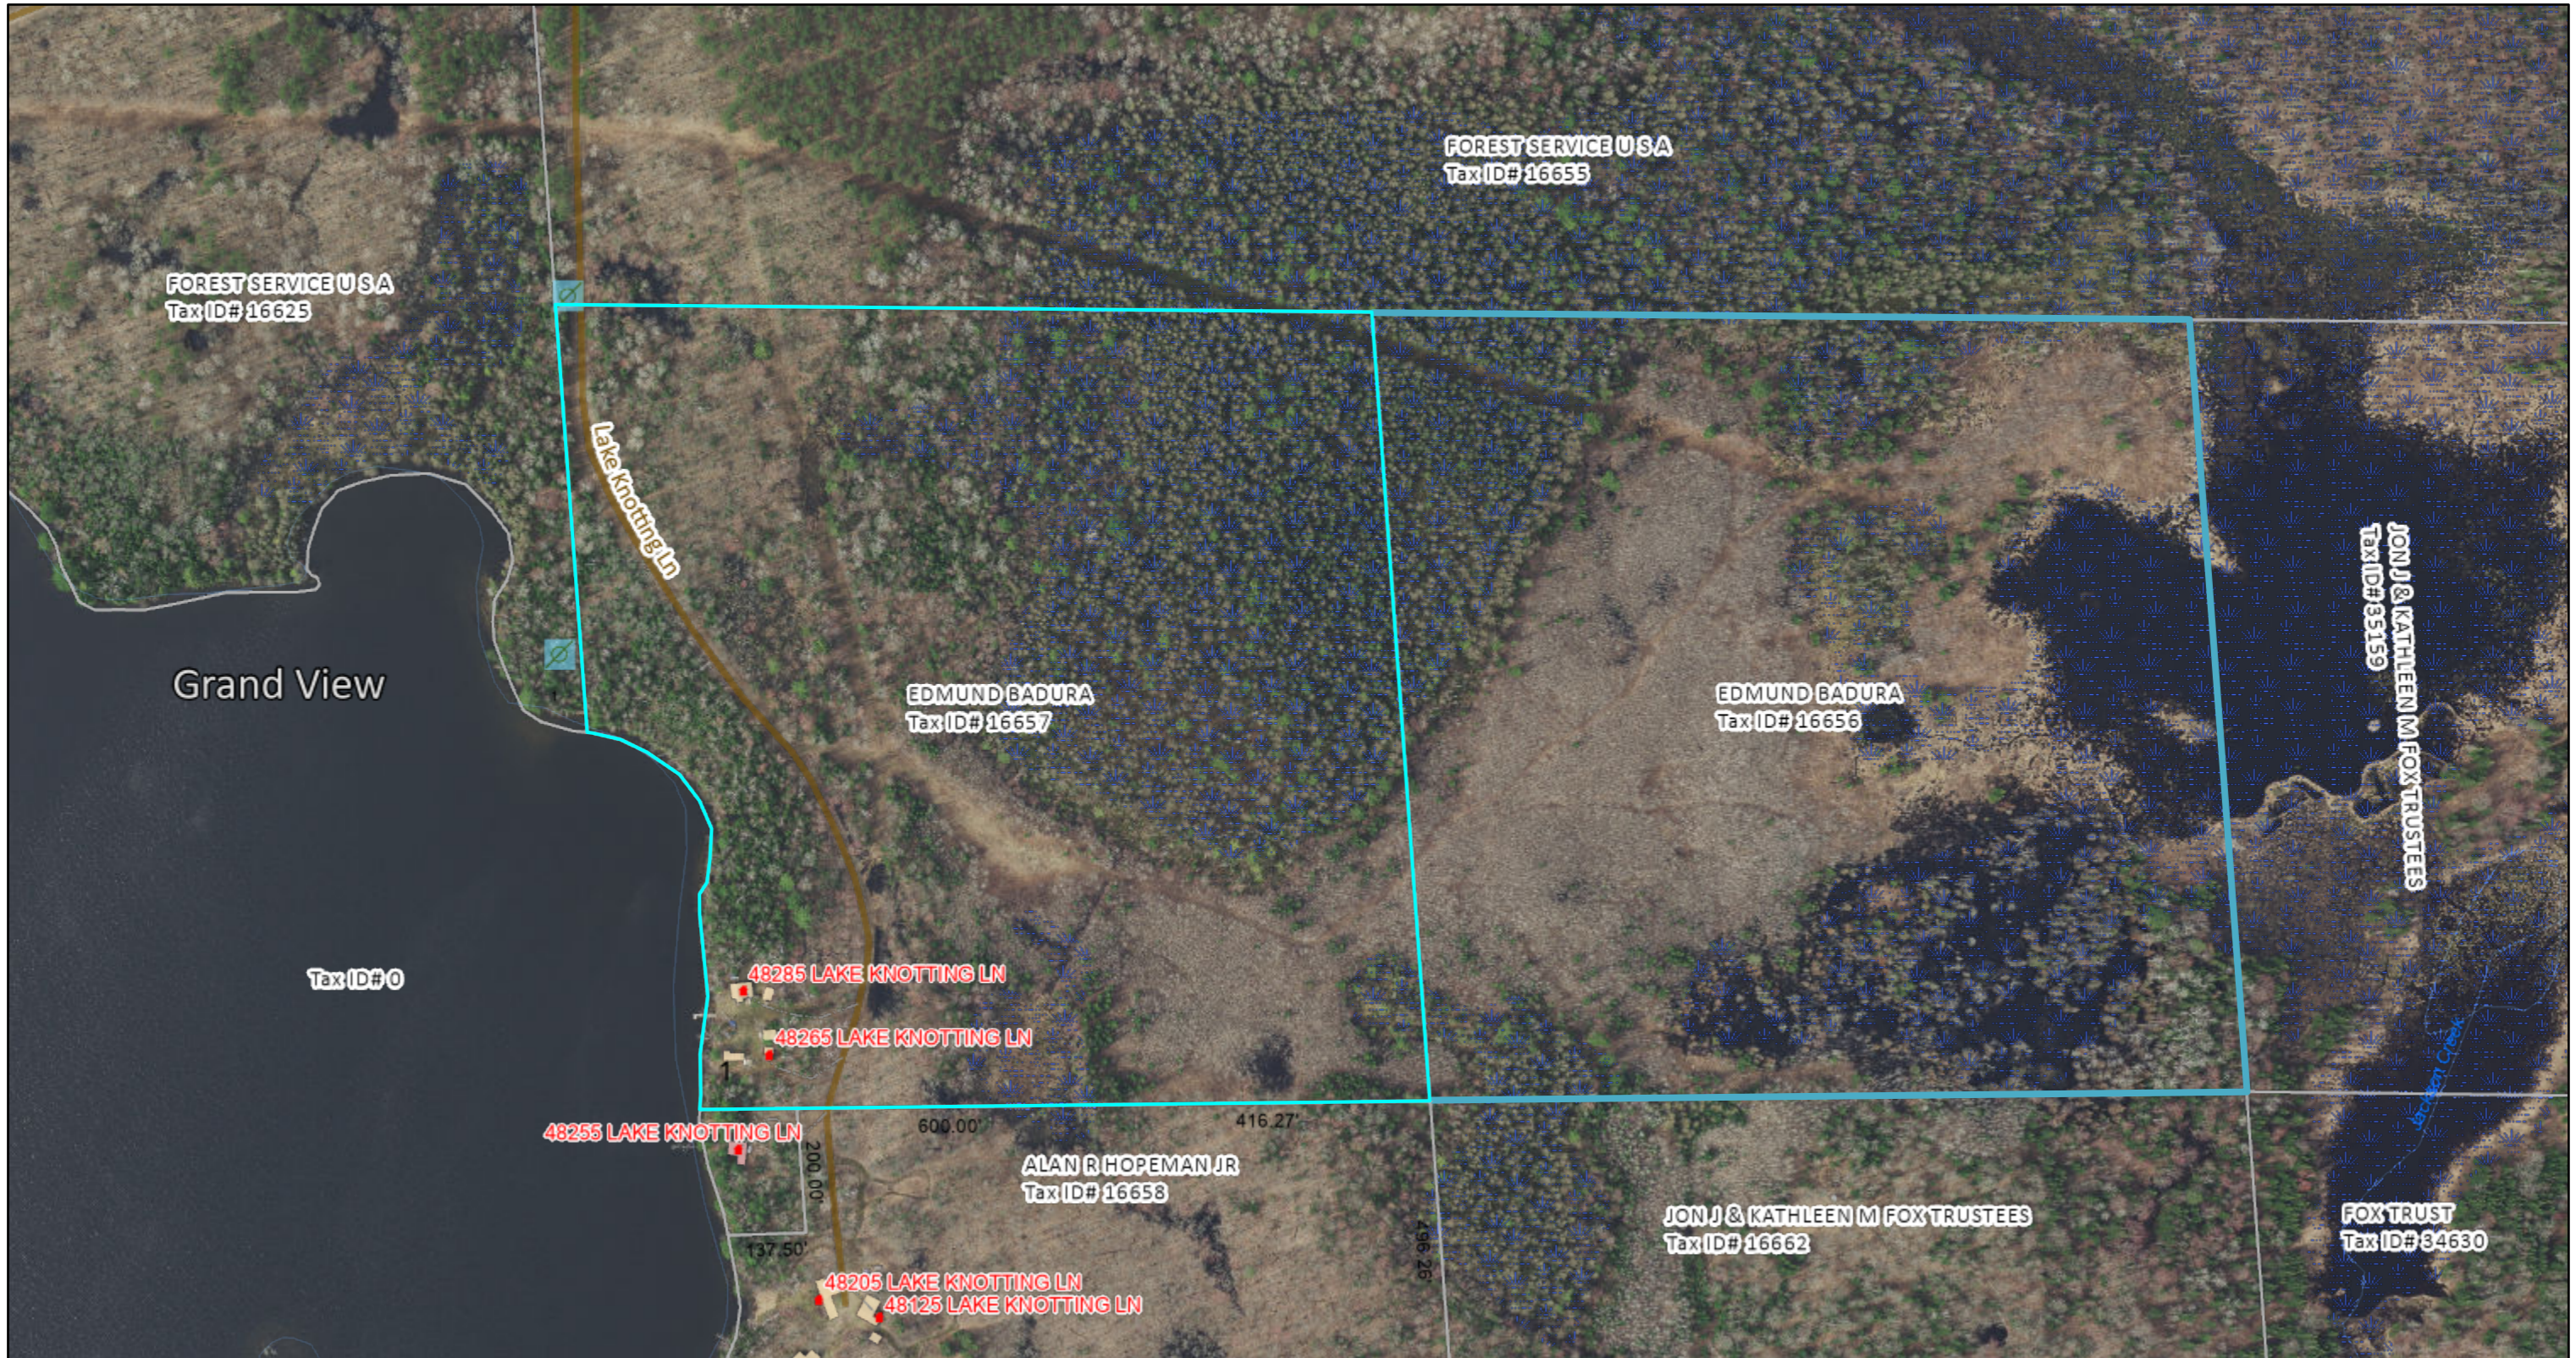

Lake Knotting Property

5/6/2026, 10:01:47 AM

1:3,132

- | | | | |
|---------------|-----------------------------|---------------------------------|-----------|
| Override 1 | Approximate Parcel Boundary | Corner Tie Sheets | Unknown |
| Wetlands | Municipal Boundary | Section Corner Monument on File | Driveways |
| Rivers | All Roads | Building Footprint 2009-2015 | Buildings |
| Meander Lines | Town | Existing | |

Bayfield