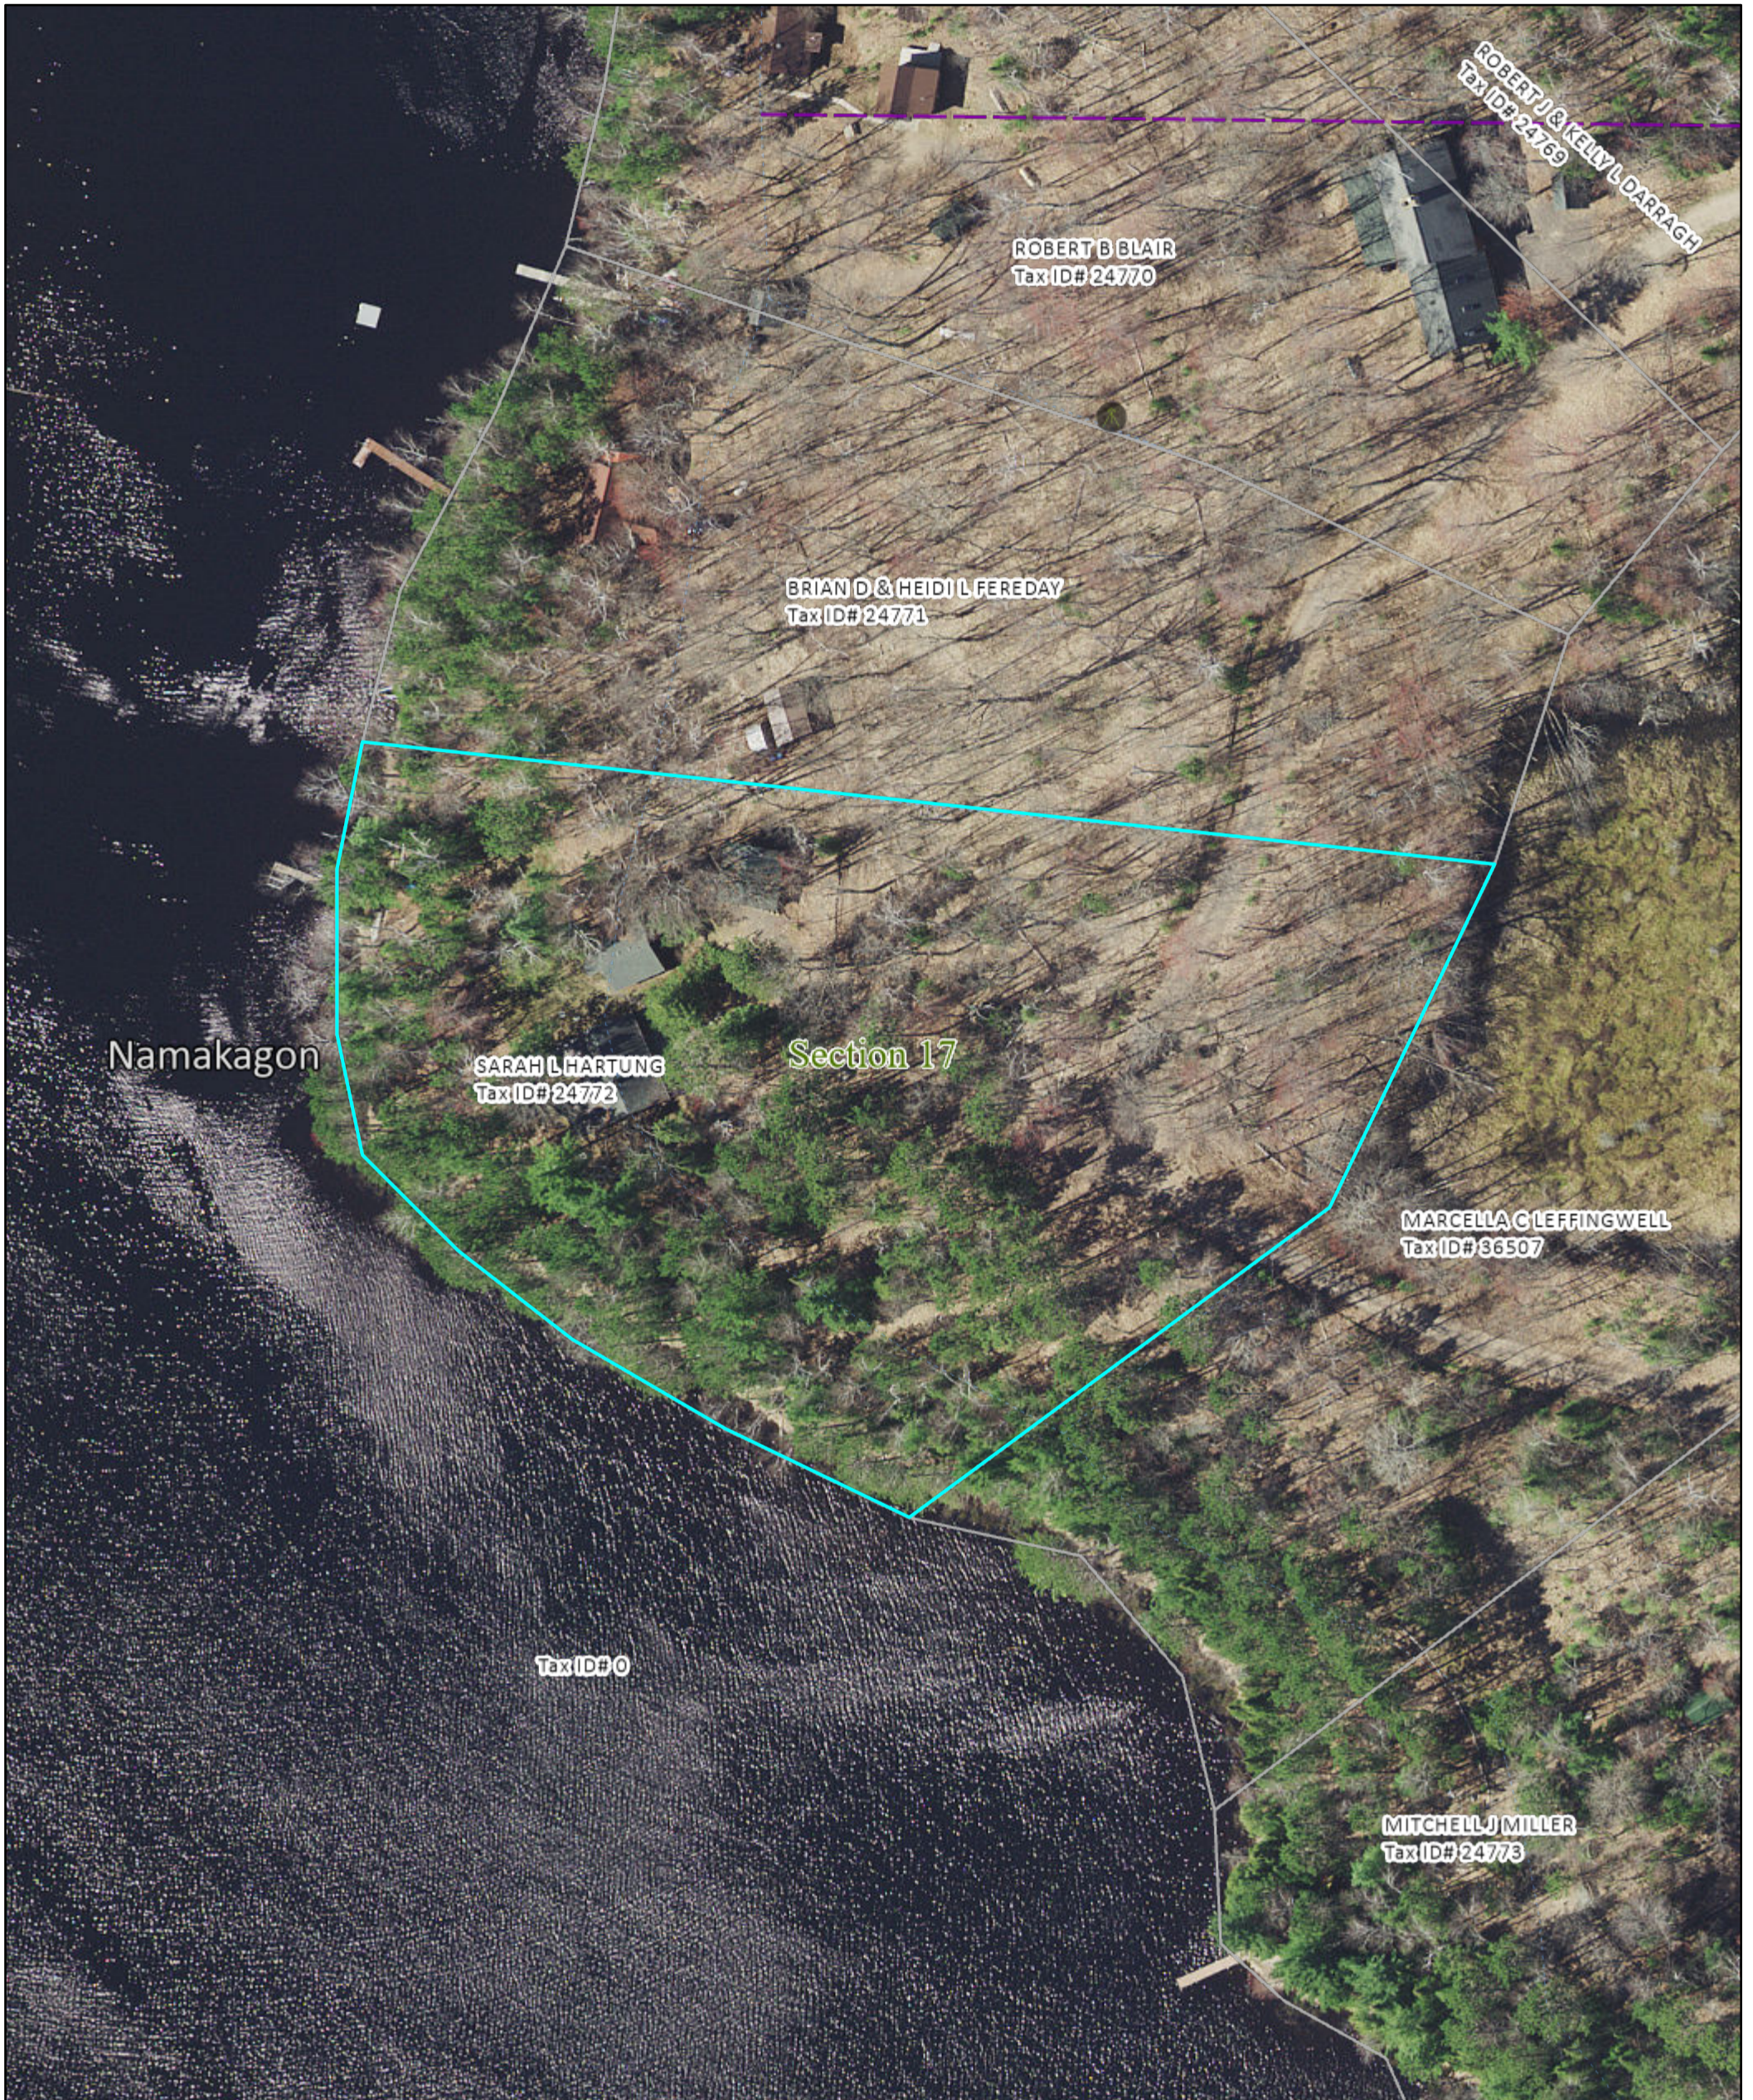

# 43105 Helms Point Road

5/21/2026, 9:49:17 AM

- ..... Meander Lines
- ▭ Municipal Boundary
- ▭ Approximate Parcel Boundary Survey Maps
- ▭ Section Lines
- Recorded Map
- - - Government Lot