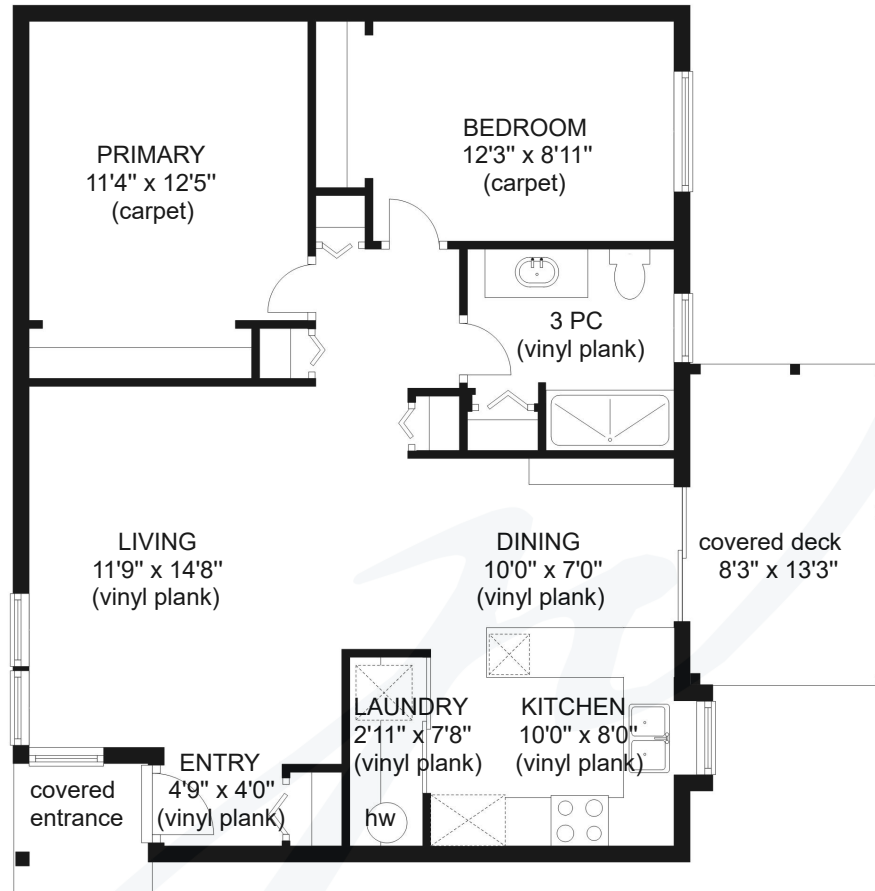

785 - B PARK PLACE

	FINISHED SQ FT	UNFINISHED SQ FT	TOTAL SQ FT
MAIN	941	0	941

CEILING HEIGHT 7'11"

Prepared for the exclusive use of Jane Denham
 RE/MAX Ocean Pacific Realty
 250-898-1220

Measurements on the plans are intended for visual reference purposes only and should be verified