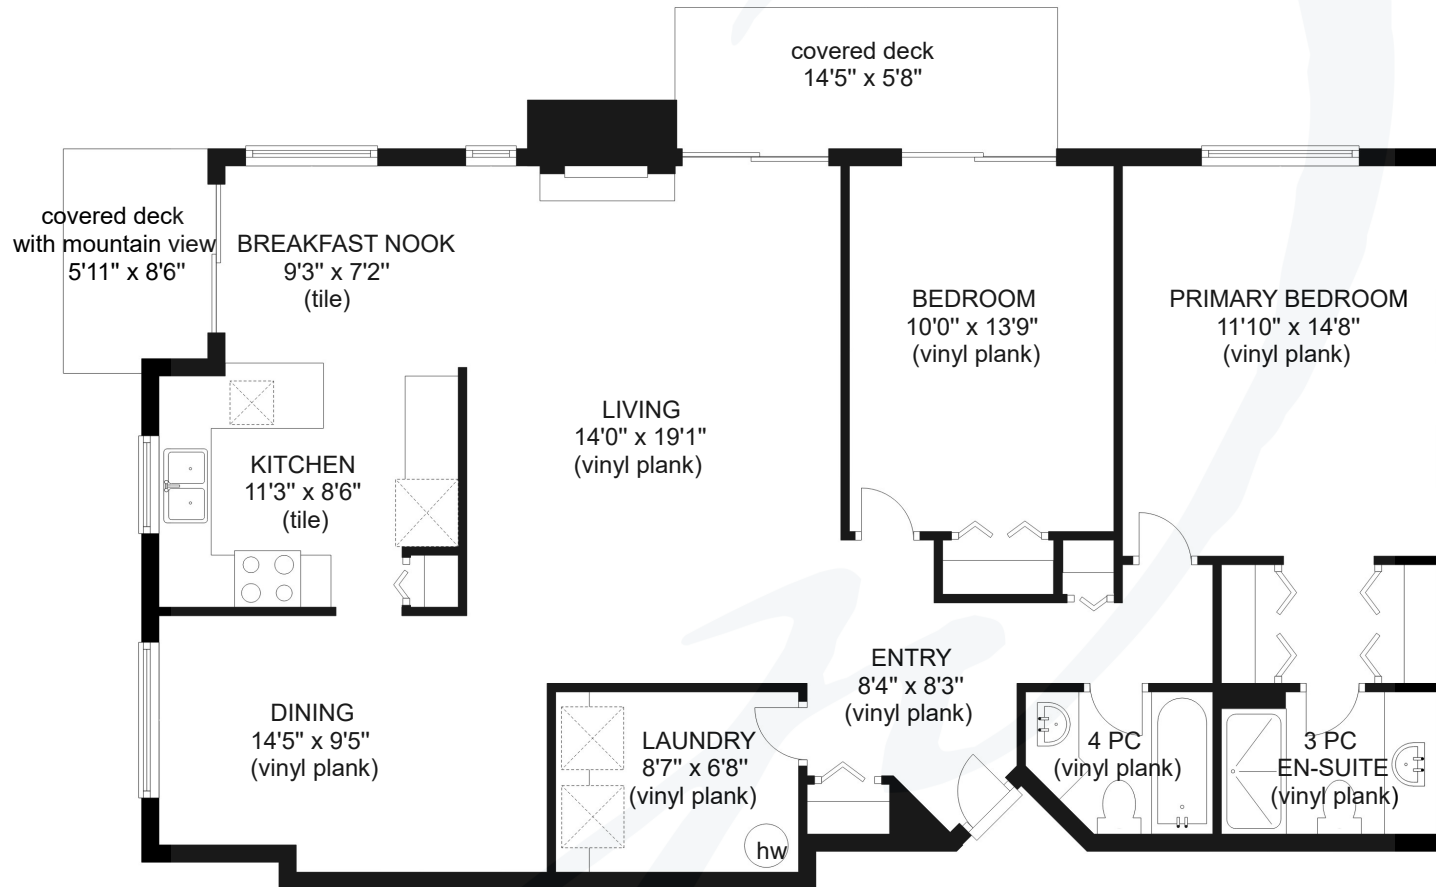

206 - 1686 BALMORAL AVENUE

	FINISHED SQ FT	UNFINISHED SQ FT	TOTAL SQ FT
MAIN	1284	0	1284

CEILING HEIGHT 8'11"

Prepared for the exclusive use of Jane Denham
 REMAX Ocean Pacific
 250-898-1220

Measurements on the plans are intended for visual reference purposes only and should be verified