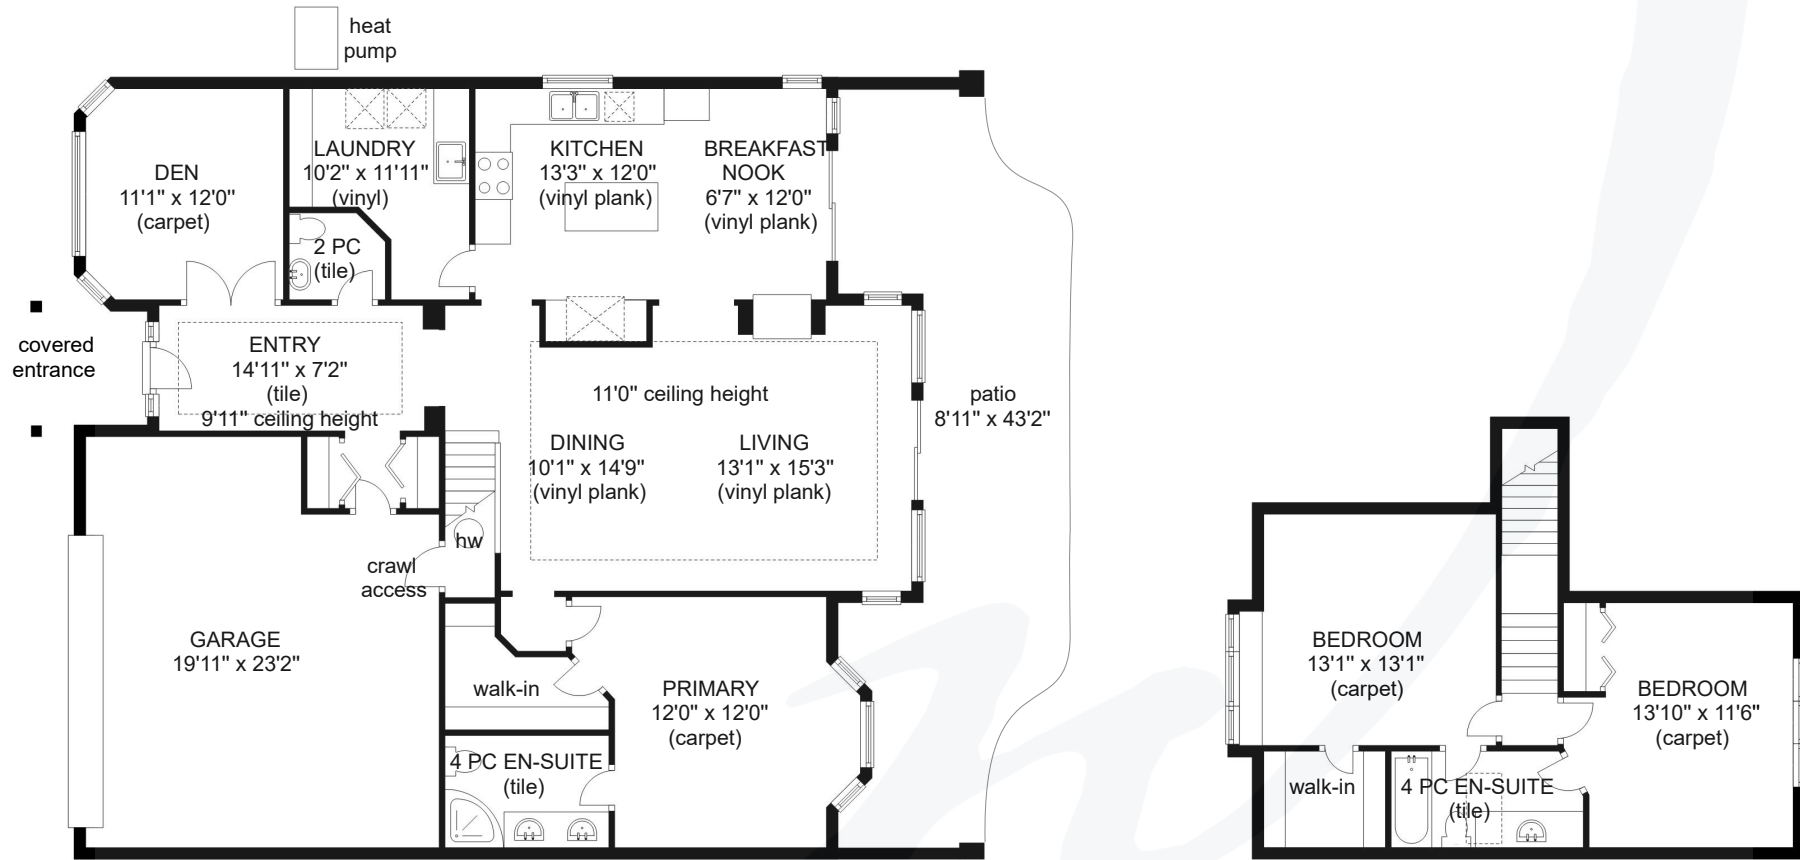

382 - 3399 CROWN ISLE DRIVE

	FINISHED SQ FT	UNFINISHED SQ FT	TOTAL SQ FT
MAIN	1514	0	1514
UPPER	561	0	561
TOTAL	2075	0	2075

GARAGE	0	448	448
--------	---	-----	-----

CEILING HEIGHT	
MAIN	9'0"
UPPER	8'0"

Prepared for the exclusive use of Jane Denham
 REMAX Ocean Pacific
 250-898-1220

Measurements on the plans are intended for visual reference purposes only and should be verified