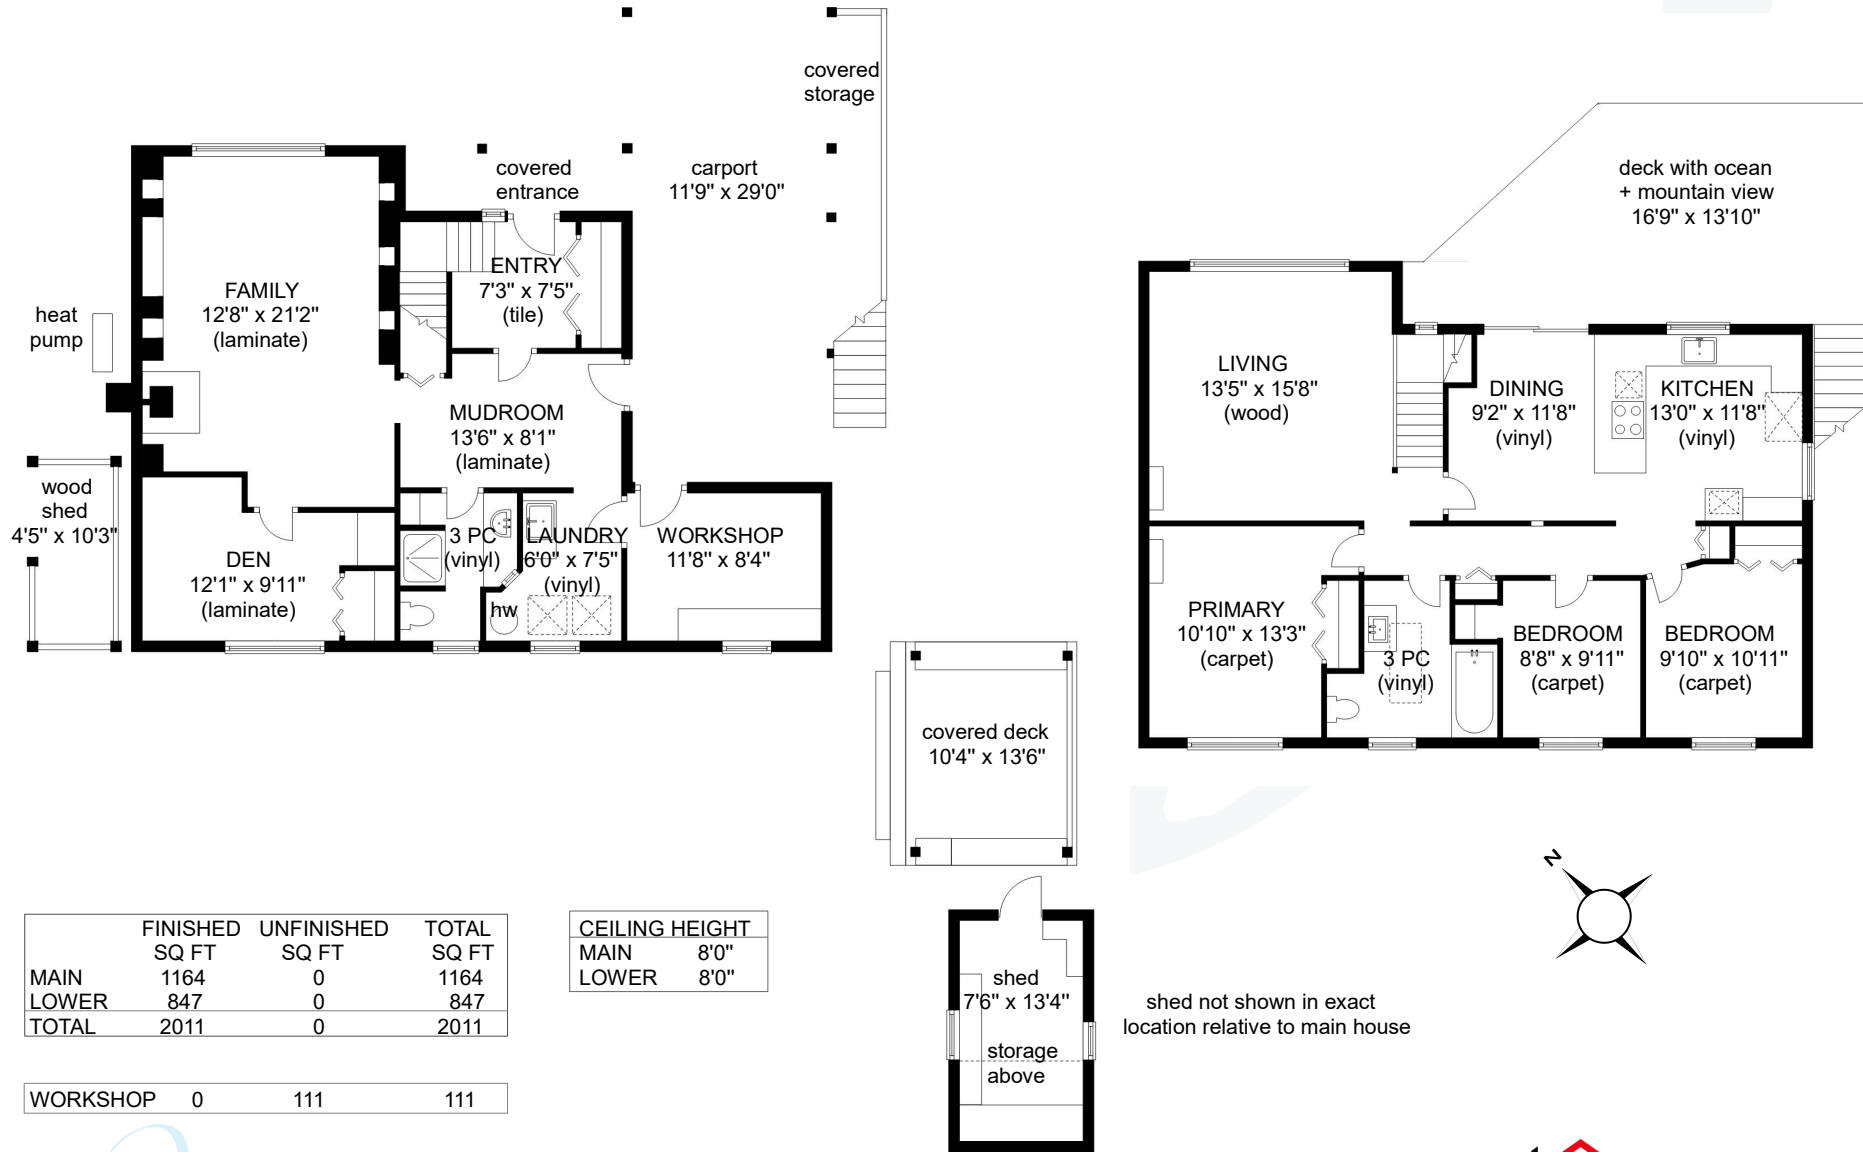

8045 HARMONY CRESCENT

Prepared for the exclusive use of Jane Denham
 REMAX Ocean Pacific
 250-898-1220

Measurements on the plans are intended for visual reference purposes only and should be verified