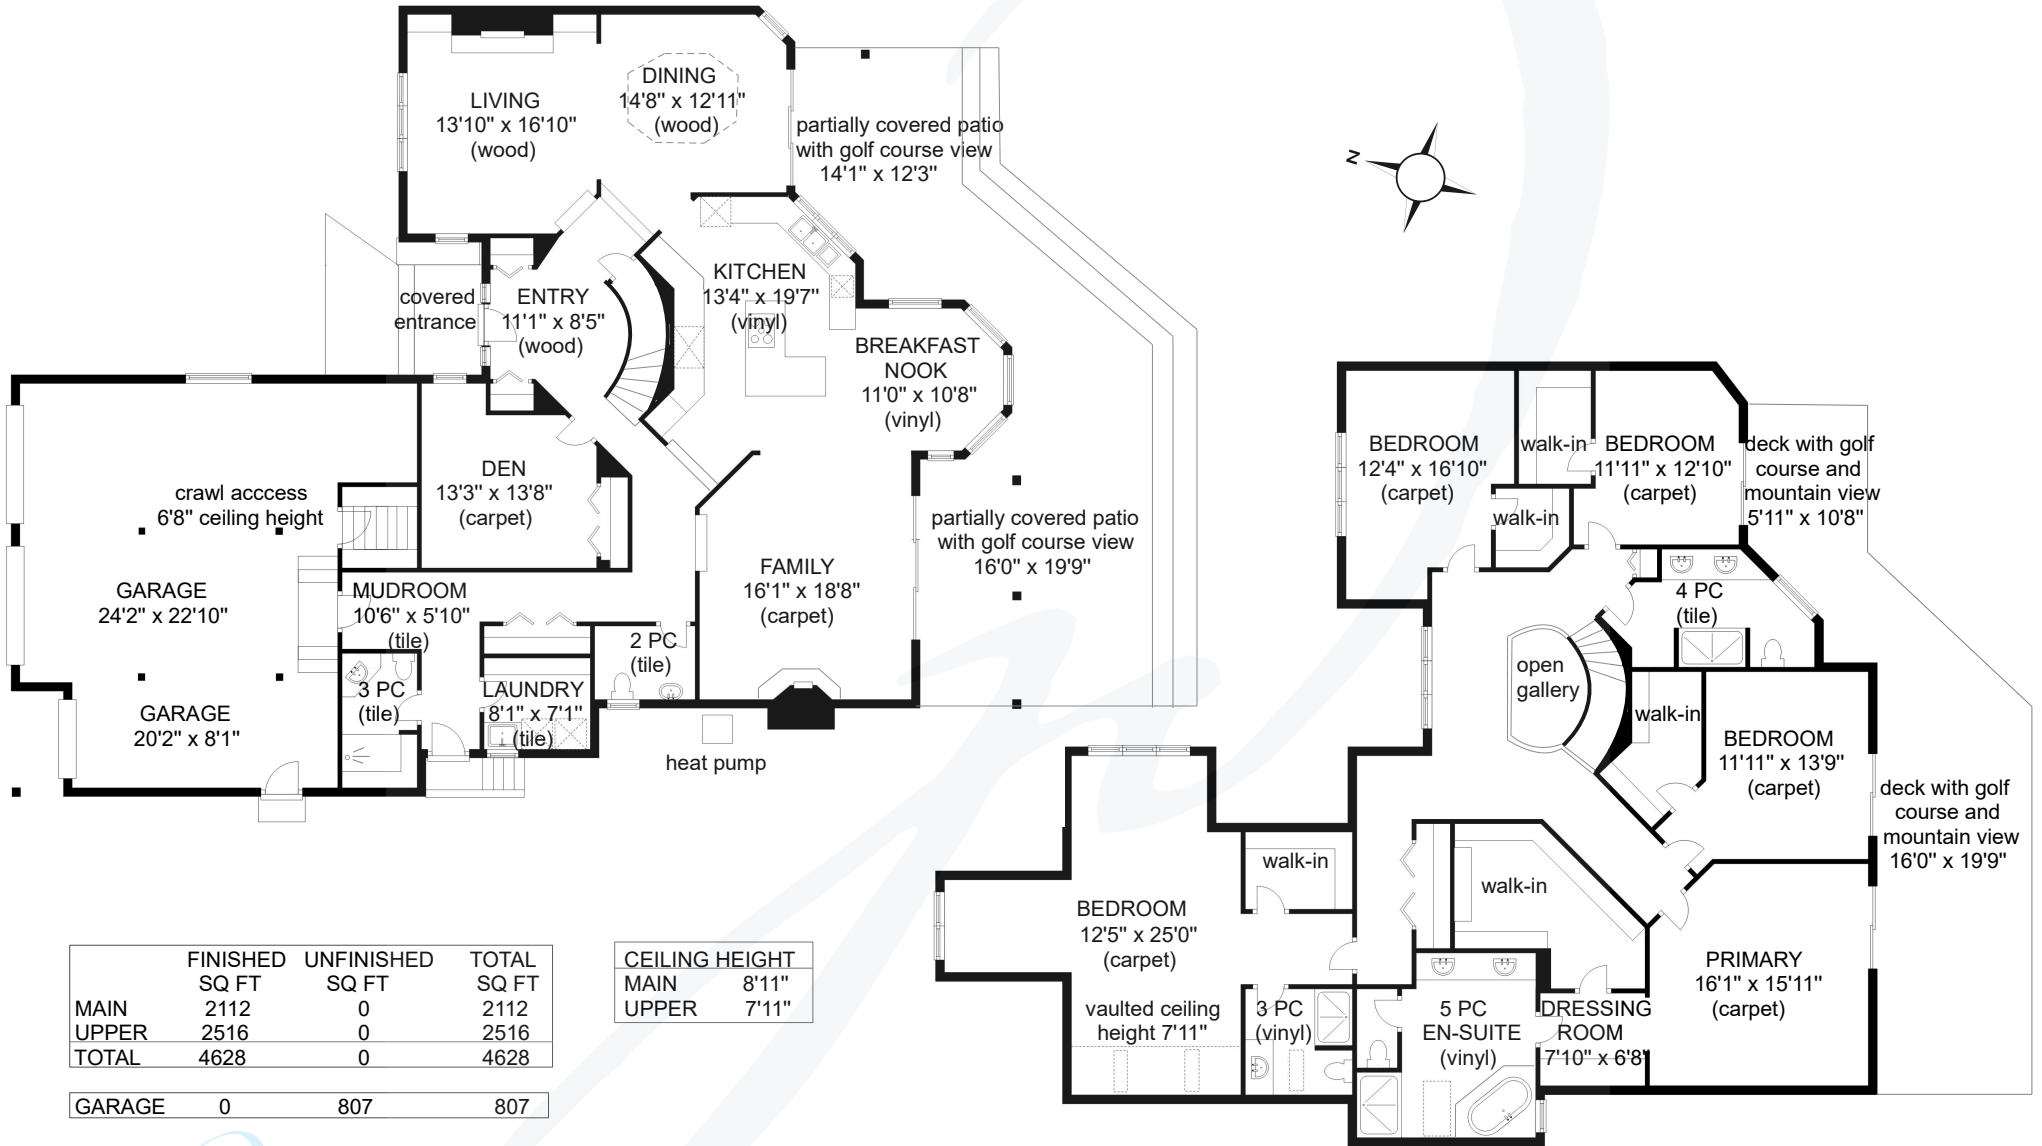

3331 ROYAL VISTA WAY

	FINISHED SQ FT	UNFINISHED SQ FT	TOTAL SQ FT
MAIN	2112	0	2112
UPPER	2516	0	2516
TOTAL	4628	0	4628

GARAGE	0	807	807
--------	---	-----	-----

CEILING HEIGHT	
MAIN	8'11"
UPPER	7'11"

Prepared for the exclusive use of Jane Denham
 REMAX Ocean Pacific
 250-898-1220

Measurements on the plans are intended for visual reference purposes only and should be verified