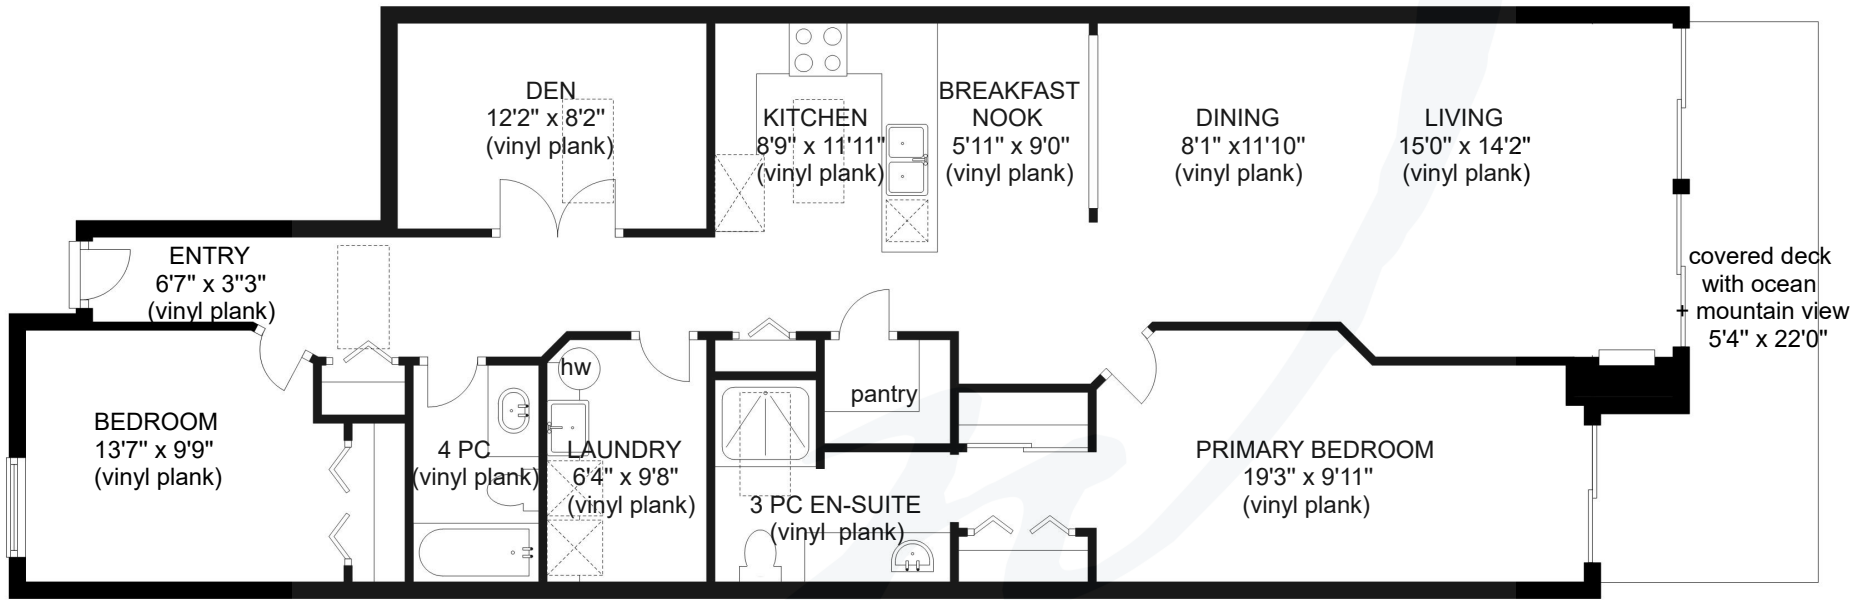

# 304 - 1860 COMOX AVENUE

	FINISHED SQ FT	UNFINISHED SQ FT	TOTAL SQ FT
MAIN	1348	0	1348

CEILING HEIGHT 8'0"