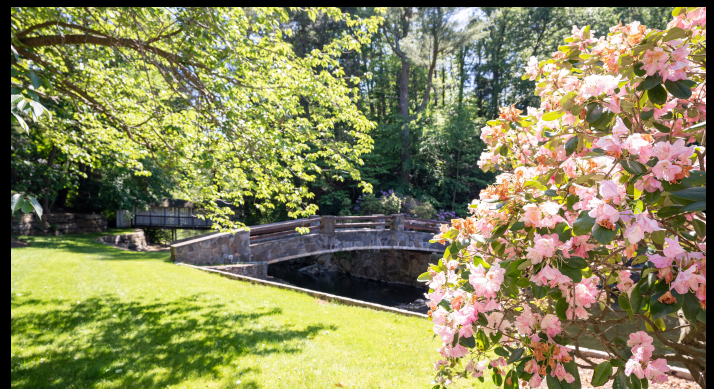

SUSAN VANECH
PROPERTIES

Susan Vanech

Licensed Real Estate Salesperson
m: 203.685.2348 * e: susan.vanech@compass.com
w: compass.com/agents/susan-vanech

Follow the stories of Susan Vanech Properties on her Instagram @SusanVanechProperties.