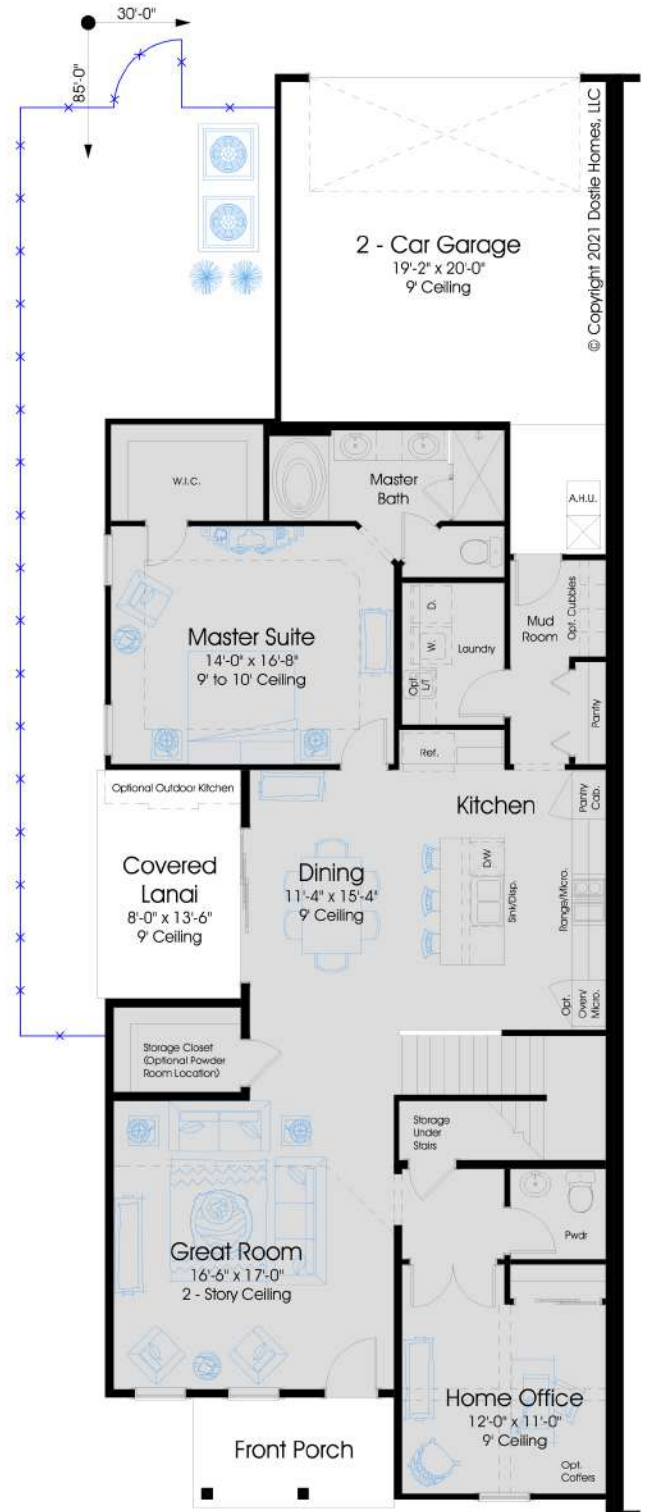

APOLLO

2355

Settler's Collection

3

2.5

2

Optional Powder Room Location
i.l.o. Storage Closet

Second Floor Plan

Optional Bedroom 4
i.l.o. Home Office

First Floor Plan

DRAFT

1st FLOOR A/C:	1648
2nd FLOOR A/C:	707
TOTAL A/C:	2355
COVERED PORCHES:	176
GARAGES:	456
TOTAL COVERED:	2987

In the interest of continuous improvement, and to meet the changing market conditions, the builder reserves the right to modify the plans, specifications, and products without notice or obligation. Square footage shown is an estimate and may vary. Depictions of homes and features are artist and designer conceptions. Landscape, interior surfaces, and finishes may be decorator suggestions that are not included in purchase price. This ad contains general information about the community and is not an offer for the purchase of a new home.