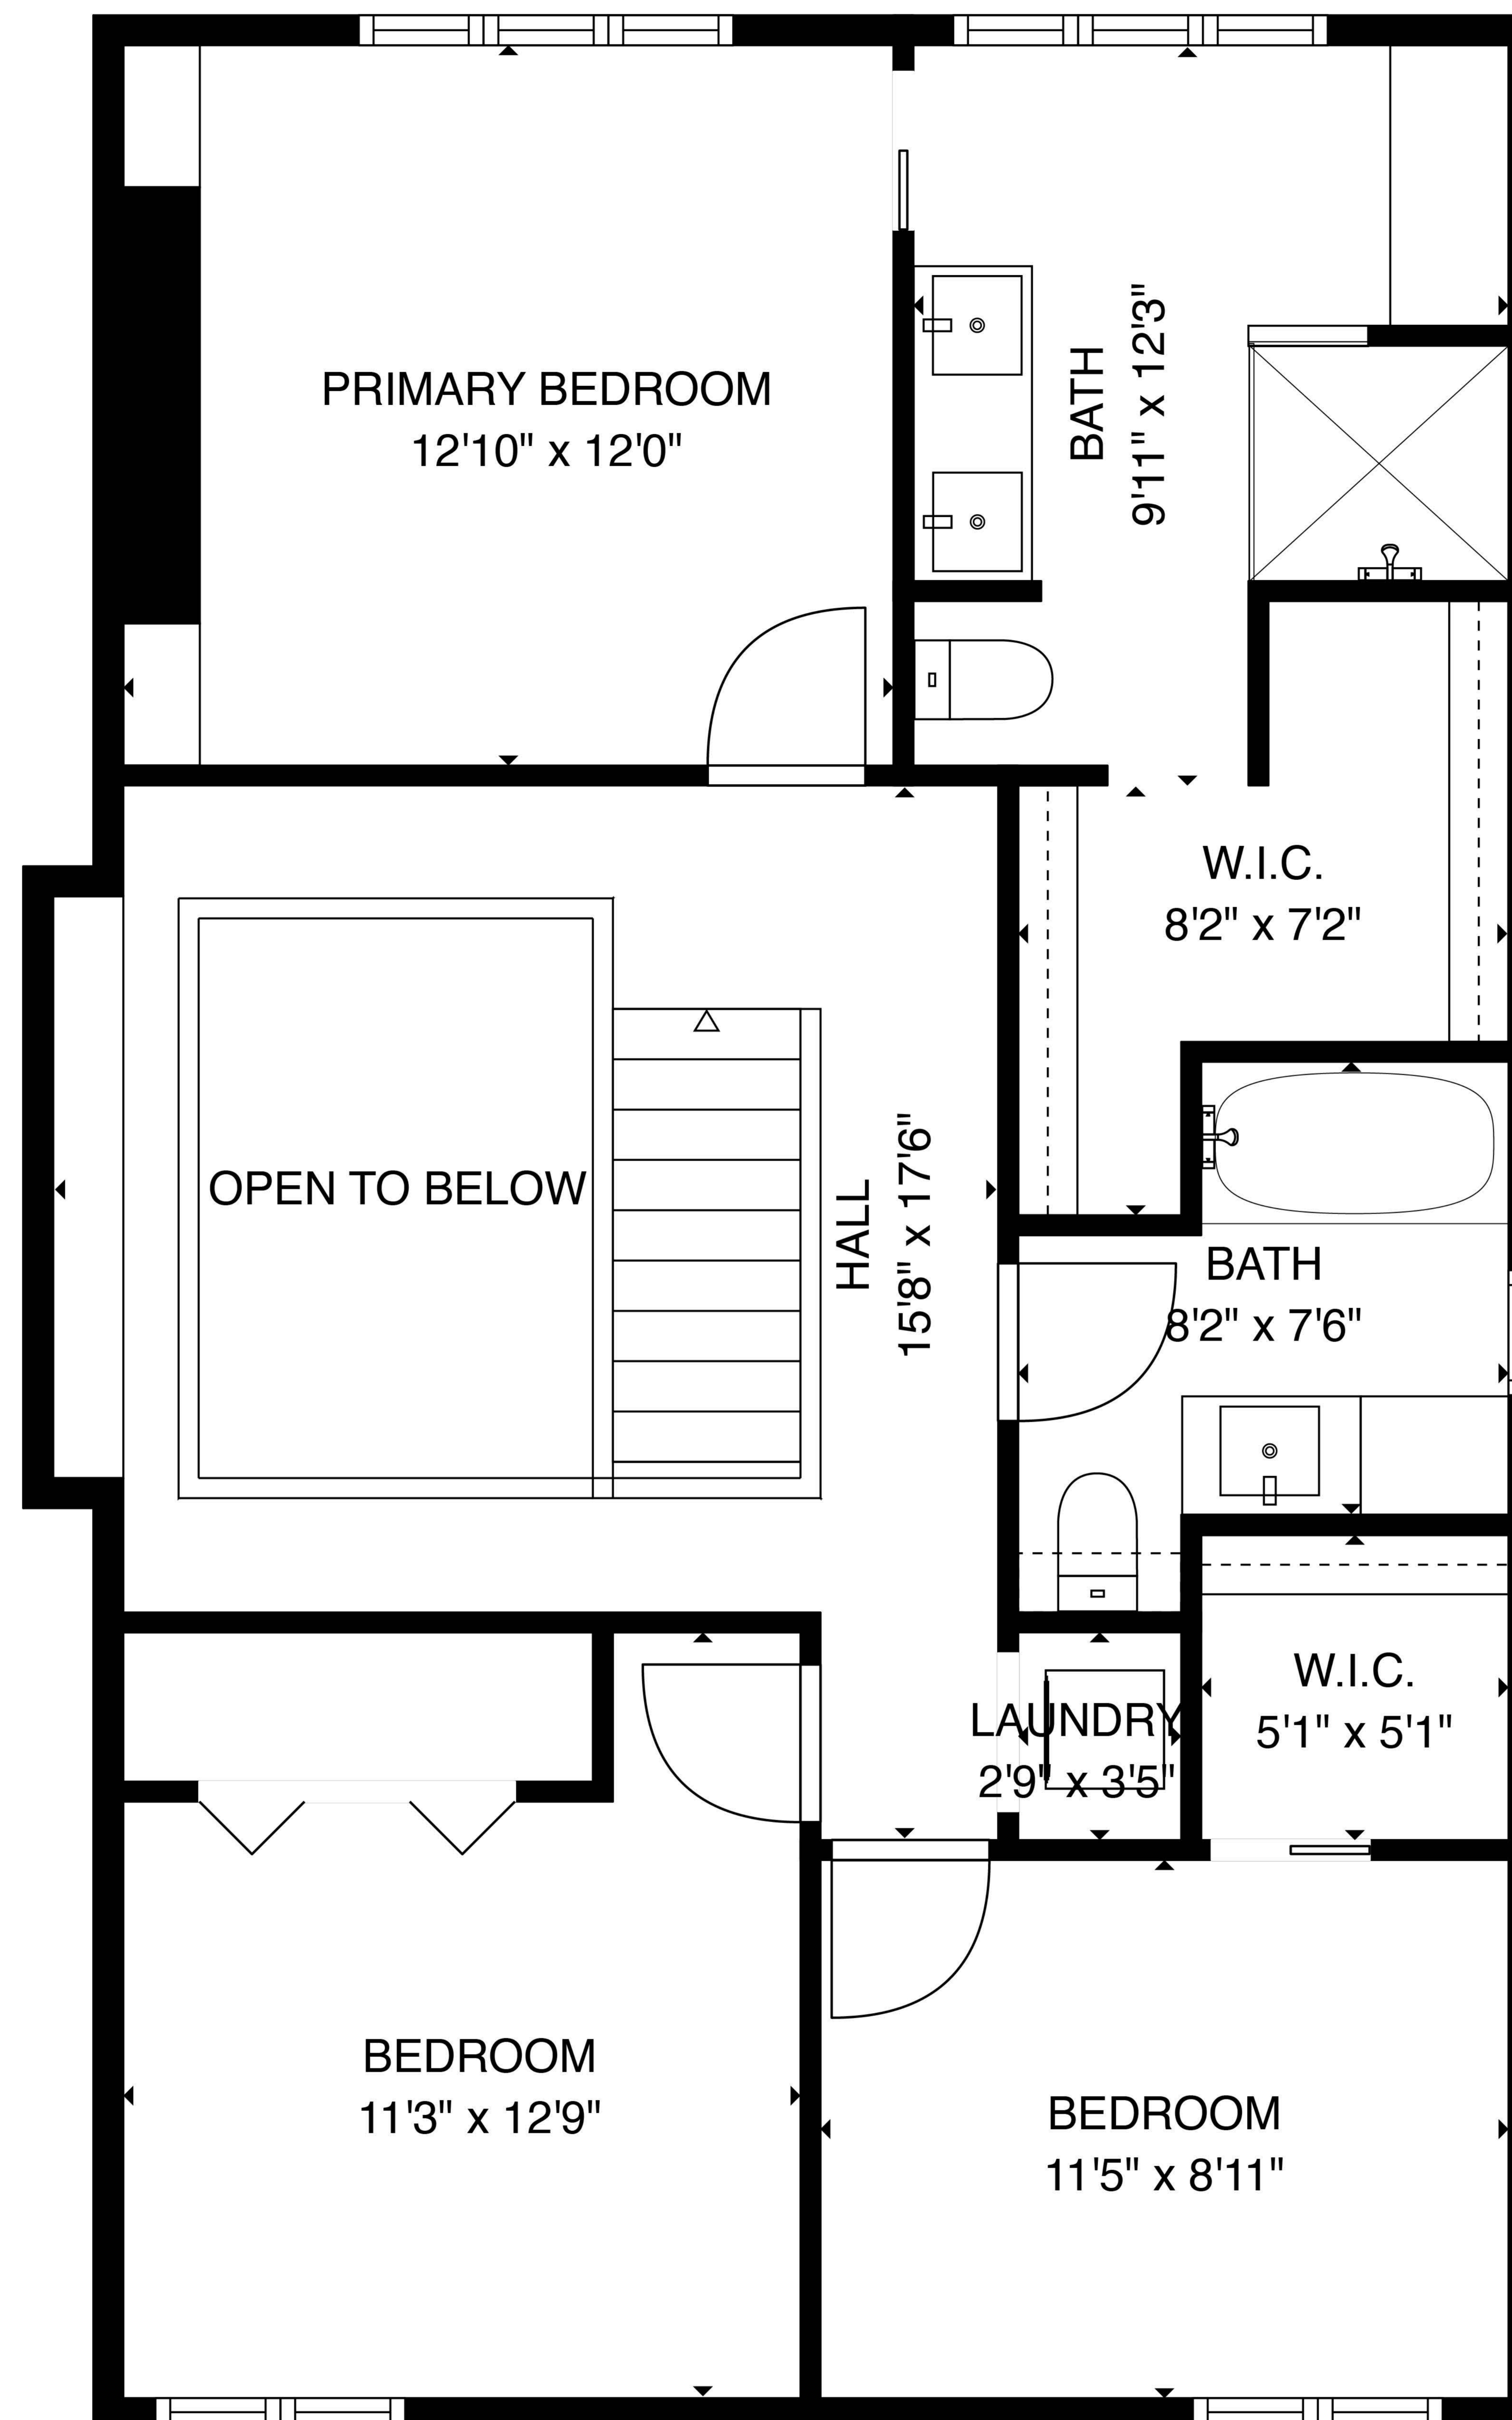

Basement

1st floor

2nd floor

Total Finished: 2903 sq. ft
 Basement: 909 sq. ft
 1st floor: 1077 sq. ft
 2nd floor: 917 sq. ft

Total Finished: 2903 sq. ft
Basement: 909 sq. ft
1st floor: 1077 sq. ft
2nd floor: 917 sq. ft

Total Finished: 2903 sq. ft
Basement: 909 sq. ft
1st floor: 1077 sq. ft
2nd floor: 917 sq. ft

Total Finished: 2903 sq. ft
 Basement: 909 sq. ft
 1st floor: 1077 sq. ft
 2nd floor: 917 sq. ft