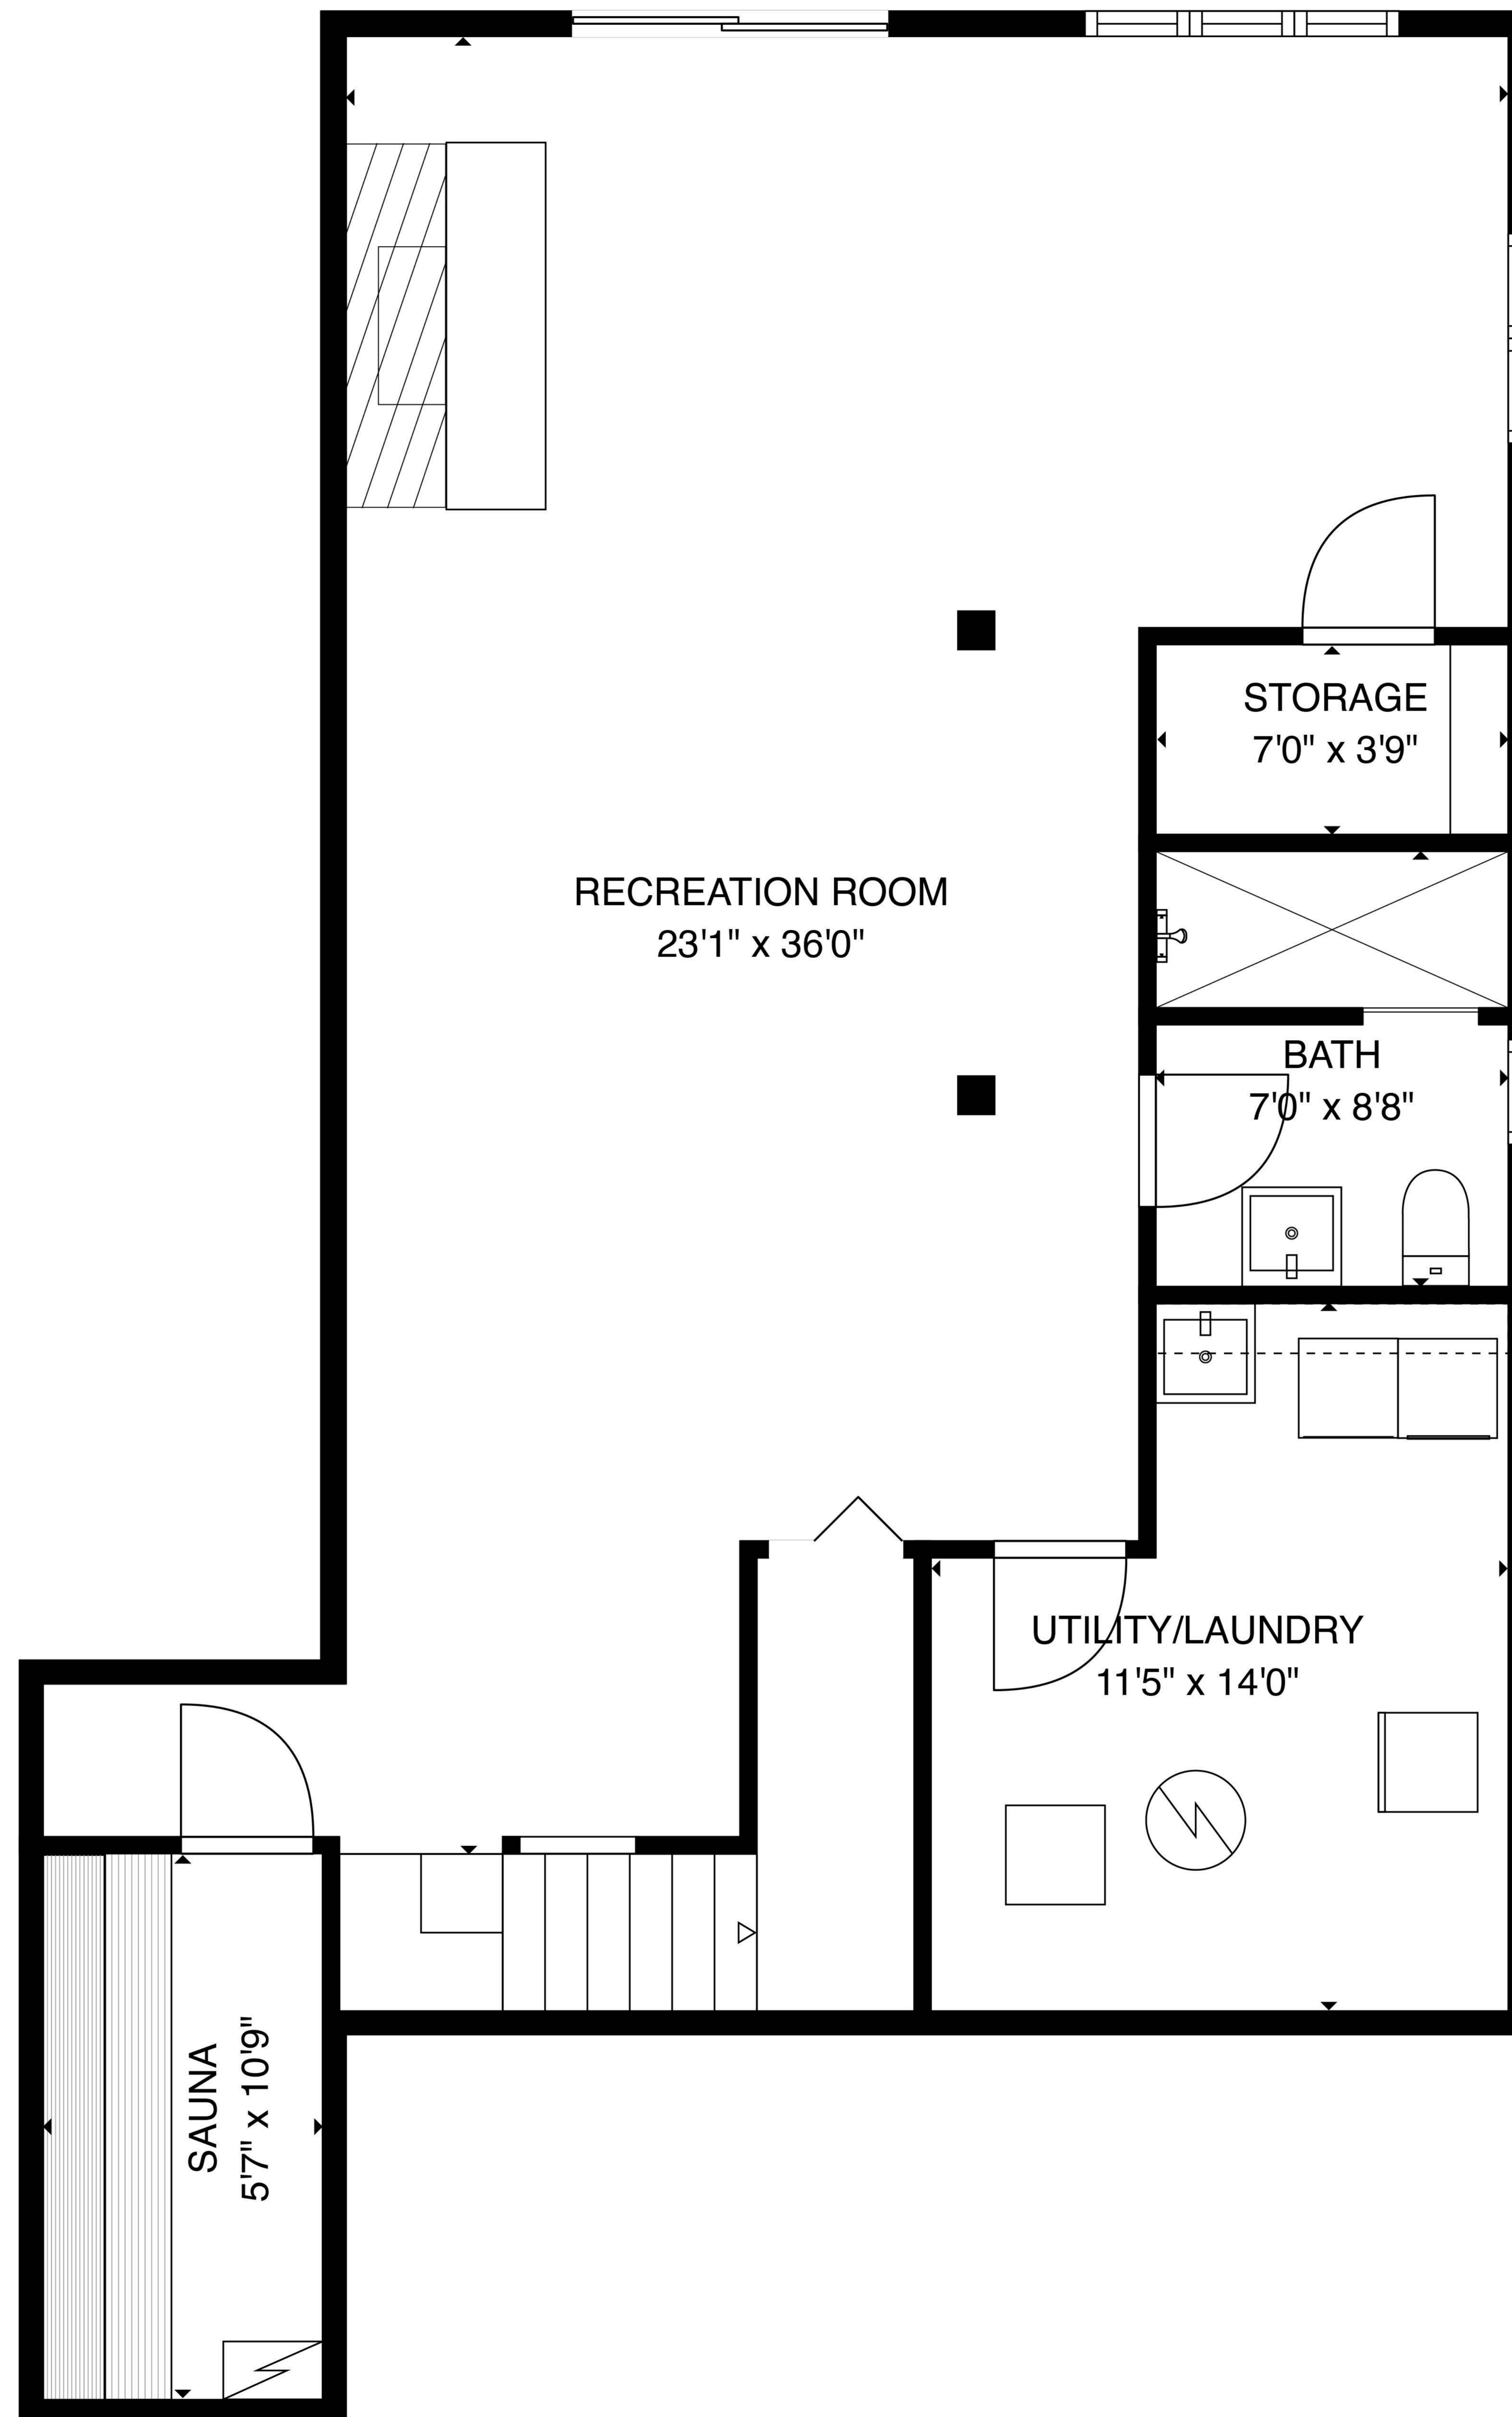

Basement

1st floor

2nd floor

Total Finished: 2903 sq. ft
 Basement: 909 sq. ft
 1st floor: 1077 sq. ft
 2nd floor: 917 sq. ft

Total Finished: 2903 sq. ft
Basement: 909 sq. ft
1st floor: 1077 sq. ft
2nd floor: 917 sq. ft

Total Finished: 2903 sq. ft
Basement: 909 sq. ft
1st floor: 1077 sq. ft
2nd floor: 917 sq. ft

Total Finished: 2903 sq. ft
 Basement: 909 sq. ft
 1st floor: 1077 sq. ft
 2nd floor: 917 sq. ft