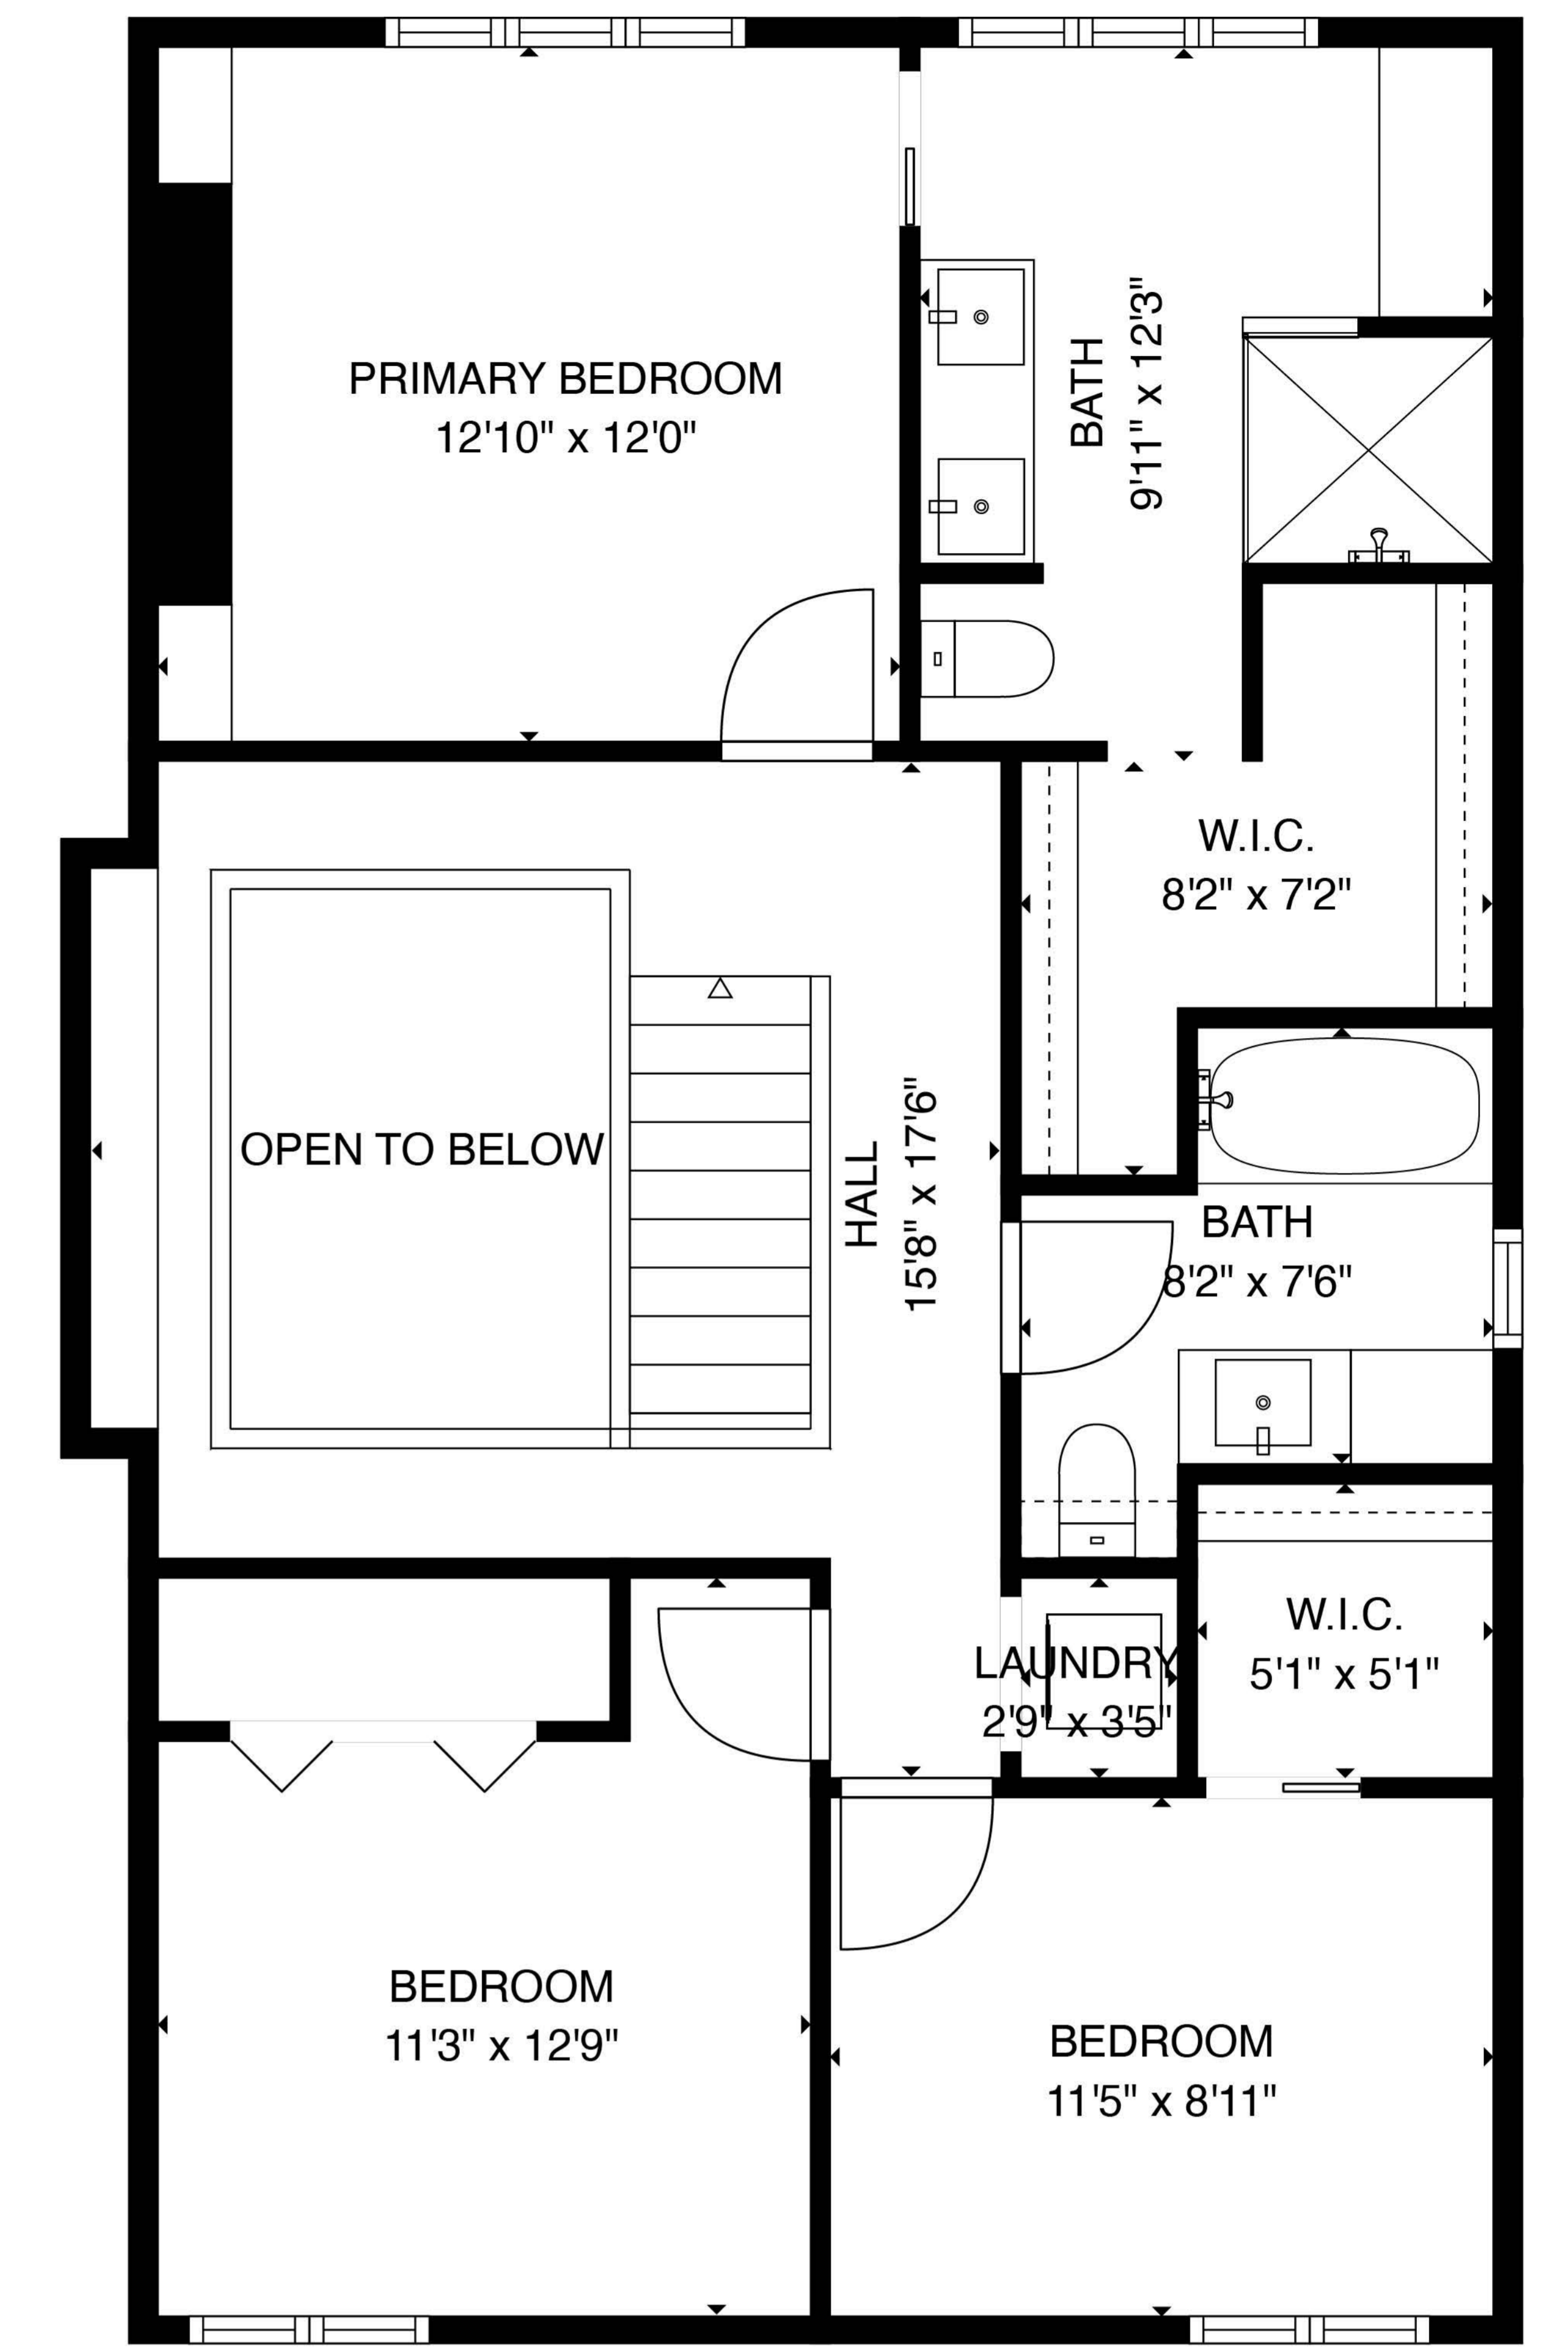

Basement

1st floor

2nd floor

Total Finished: 2903 sq. ft
 Basement: 909 sq. ft
 1st floor: 1077 sq. ft
 2nd floor: 917 sq. ft

Total Finished: 2903 sq. ft
Basement: 909 sq. ft
1st floor: 1077 sq. ft
2nd floor: 917 sq. ft

Total Finished: 2903 sq. ft
Basement: 909 sq. ft
1st floor: 1077 sq. ft
2nd floor: 917 sq. ft

Total Finished: 2903 sq. ft
 Basement: 909 sq. ft
 1st floor: 1077 sq. ft
 2nd floor: 917 sq. ft