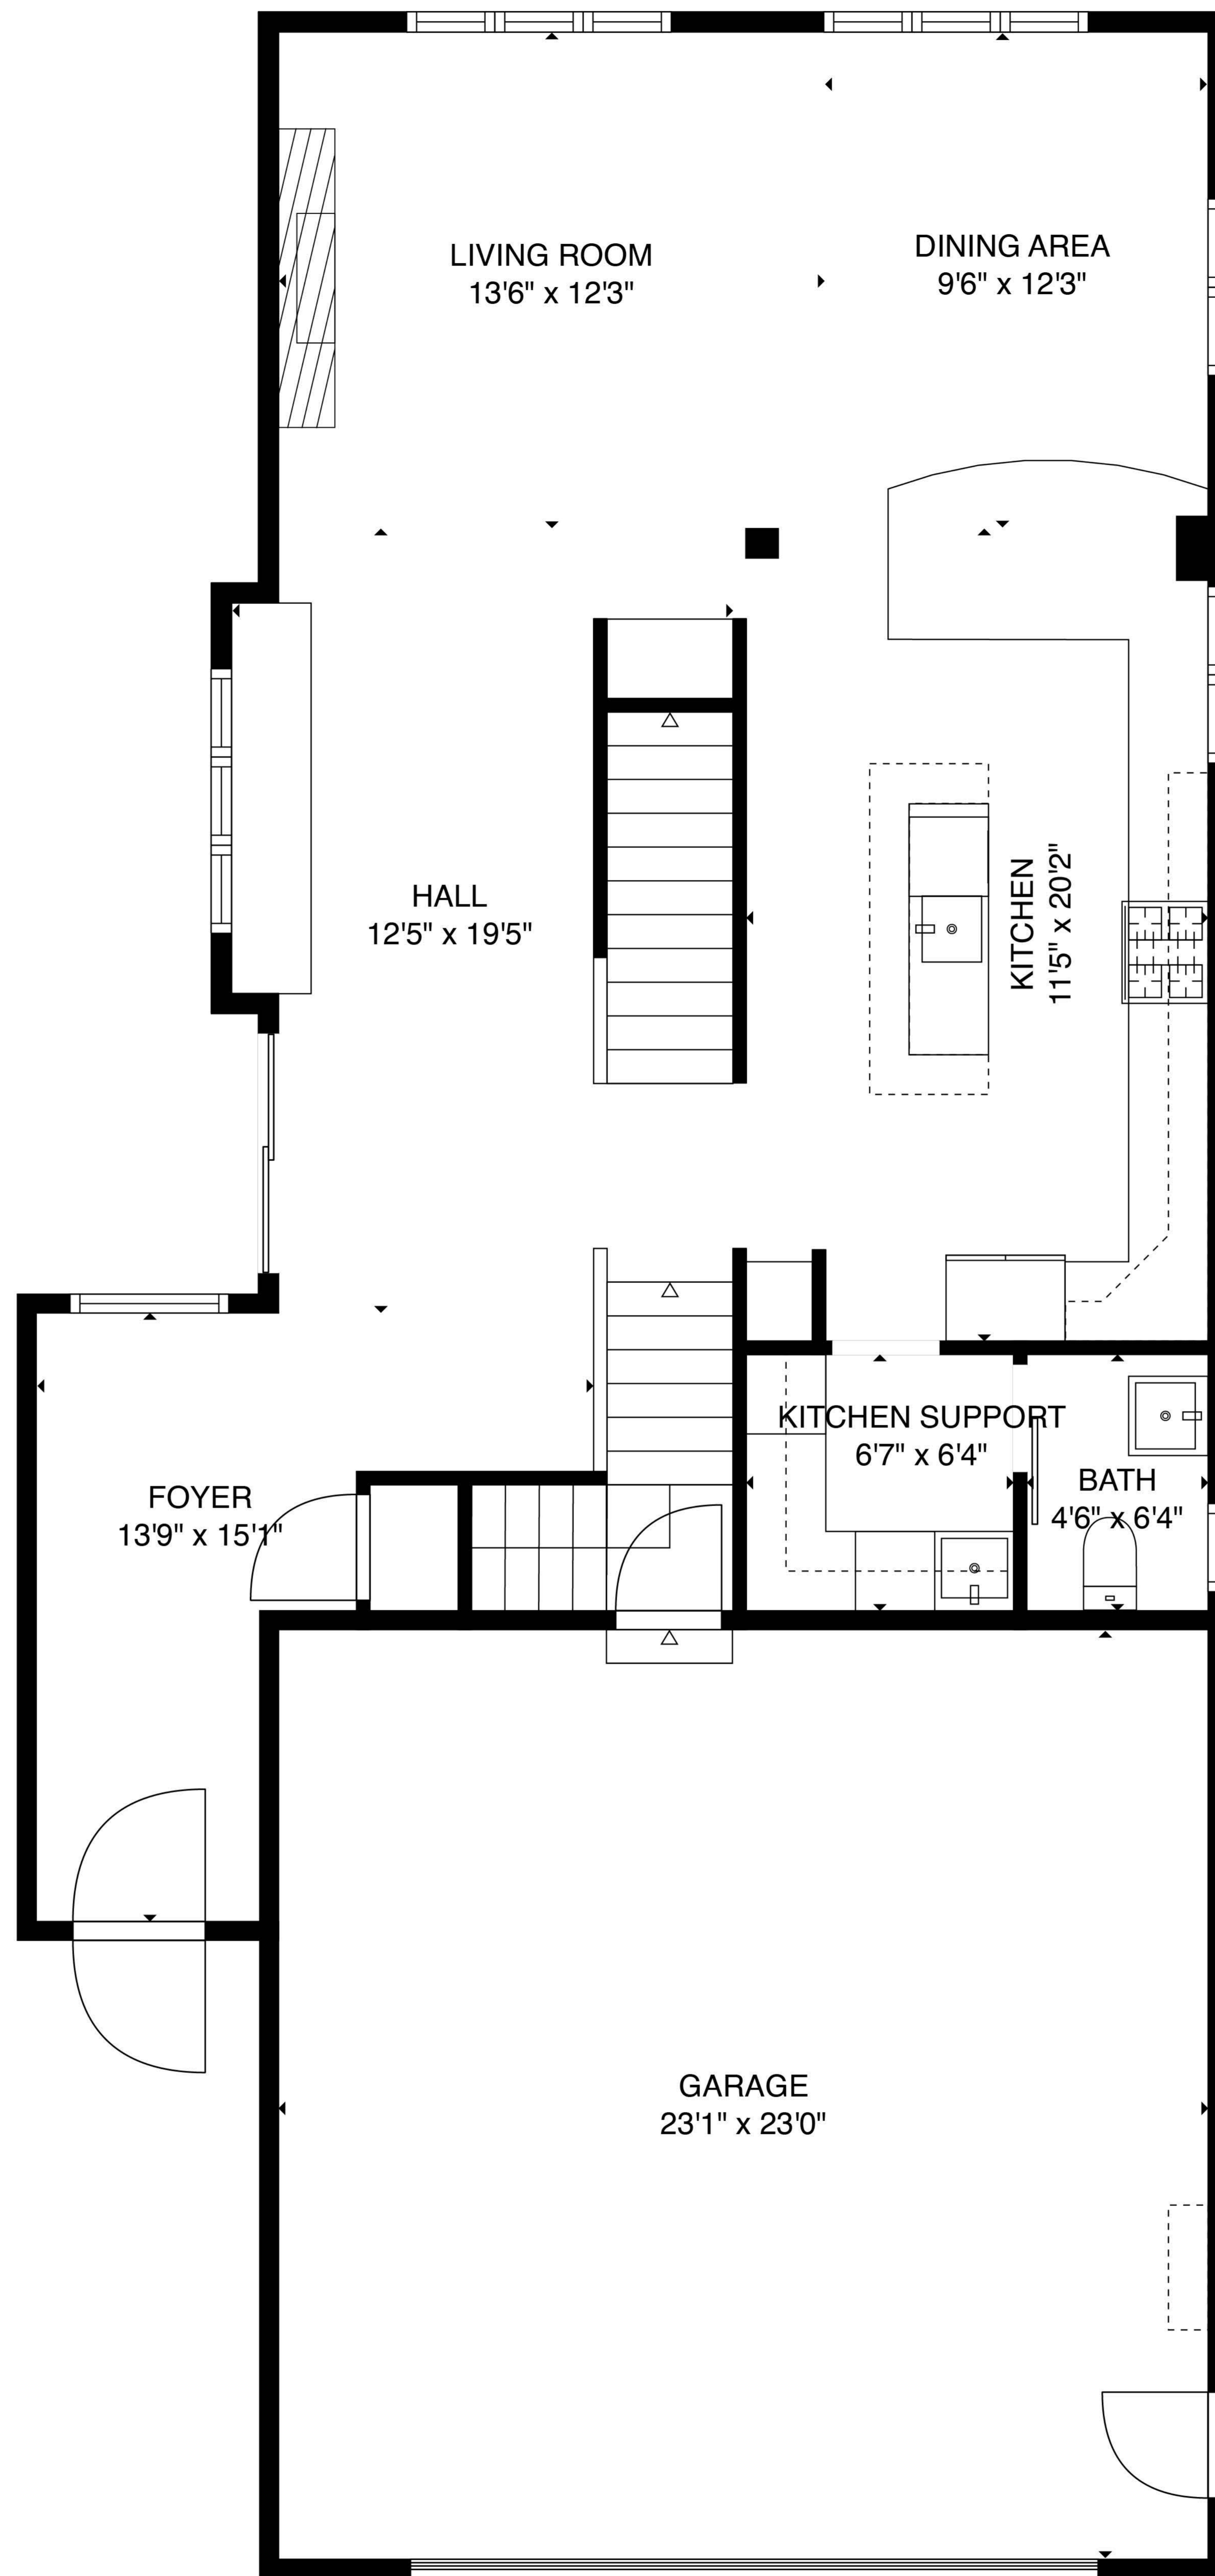

Basement

1st floor

2nd floor

Total Finished: 2903 sq. ft
 Basement: 909 sq. ft
 1st floor: 1077 sq. ft
 2nd floor: 917 sq. ft

Total Finished: 2903 sq. ft
Basement: 909 sq. ft
1st floor: 1077 sq. ft
2nd floor: 917 sq. ft

Total Finished: 2903 sq. ft
Basement: 909 sq. ft
1st floor: 1077 sq. ft
2nd floor: 917 sq. ft

Total Finished: 2903 sq. ft
 Basement: 909 sq. ft
 1st floor: 1077 sq. ft
 2nd floor: 917 sq. ft