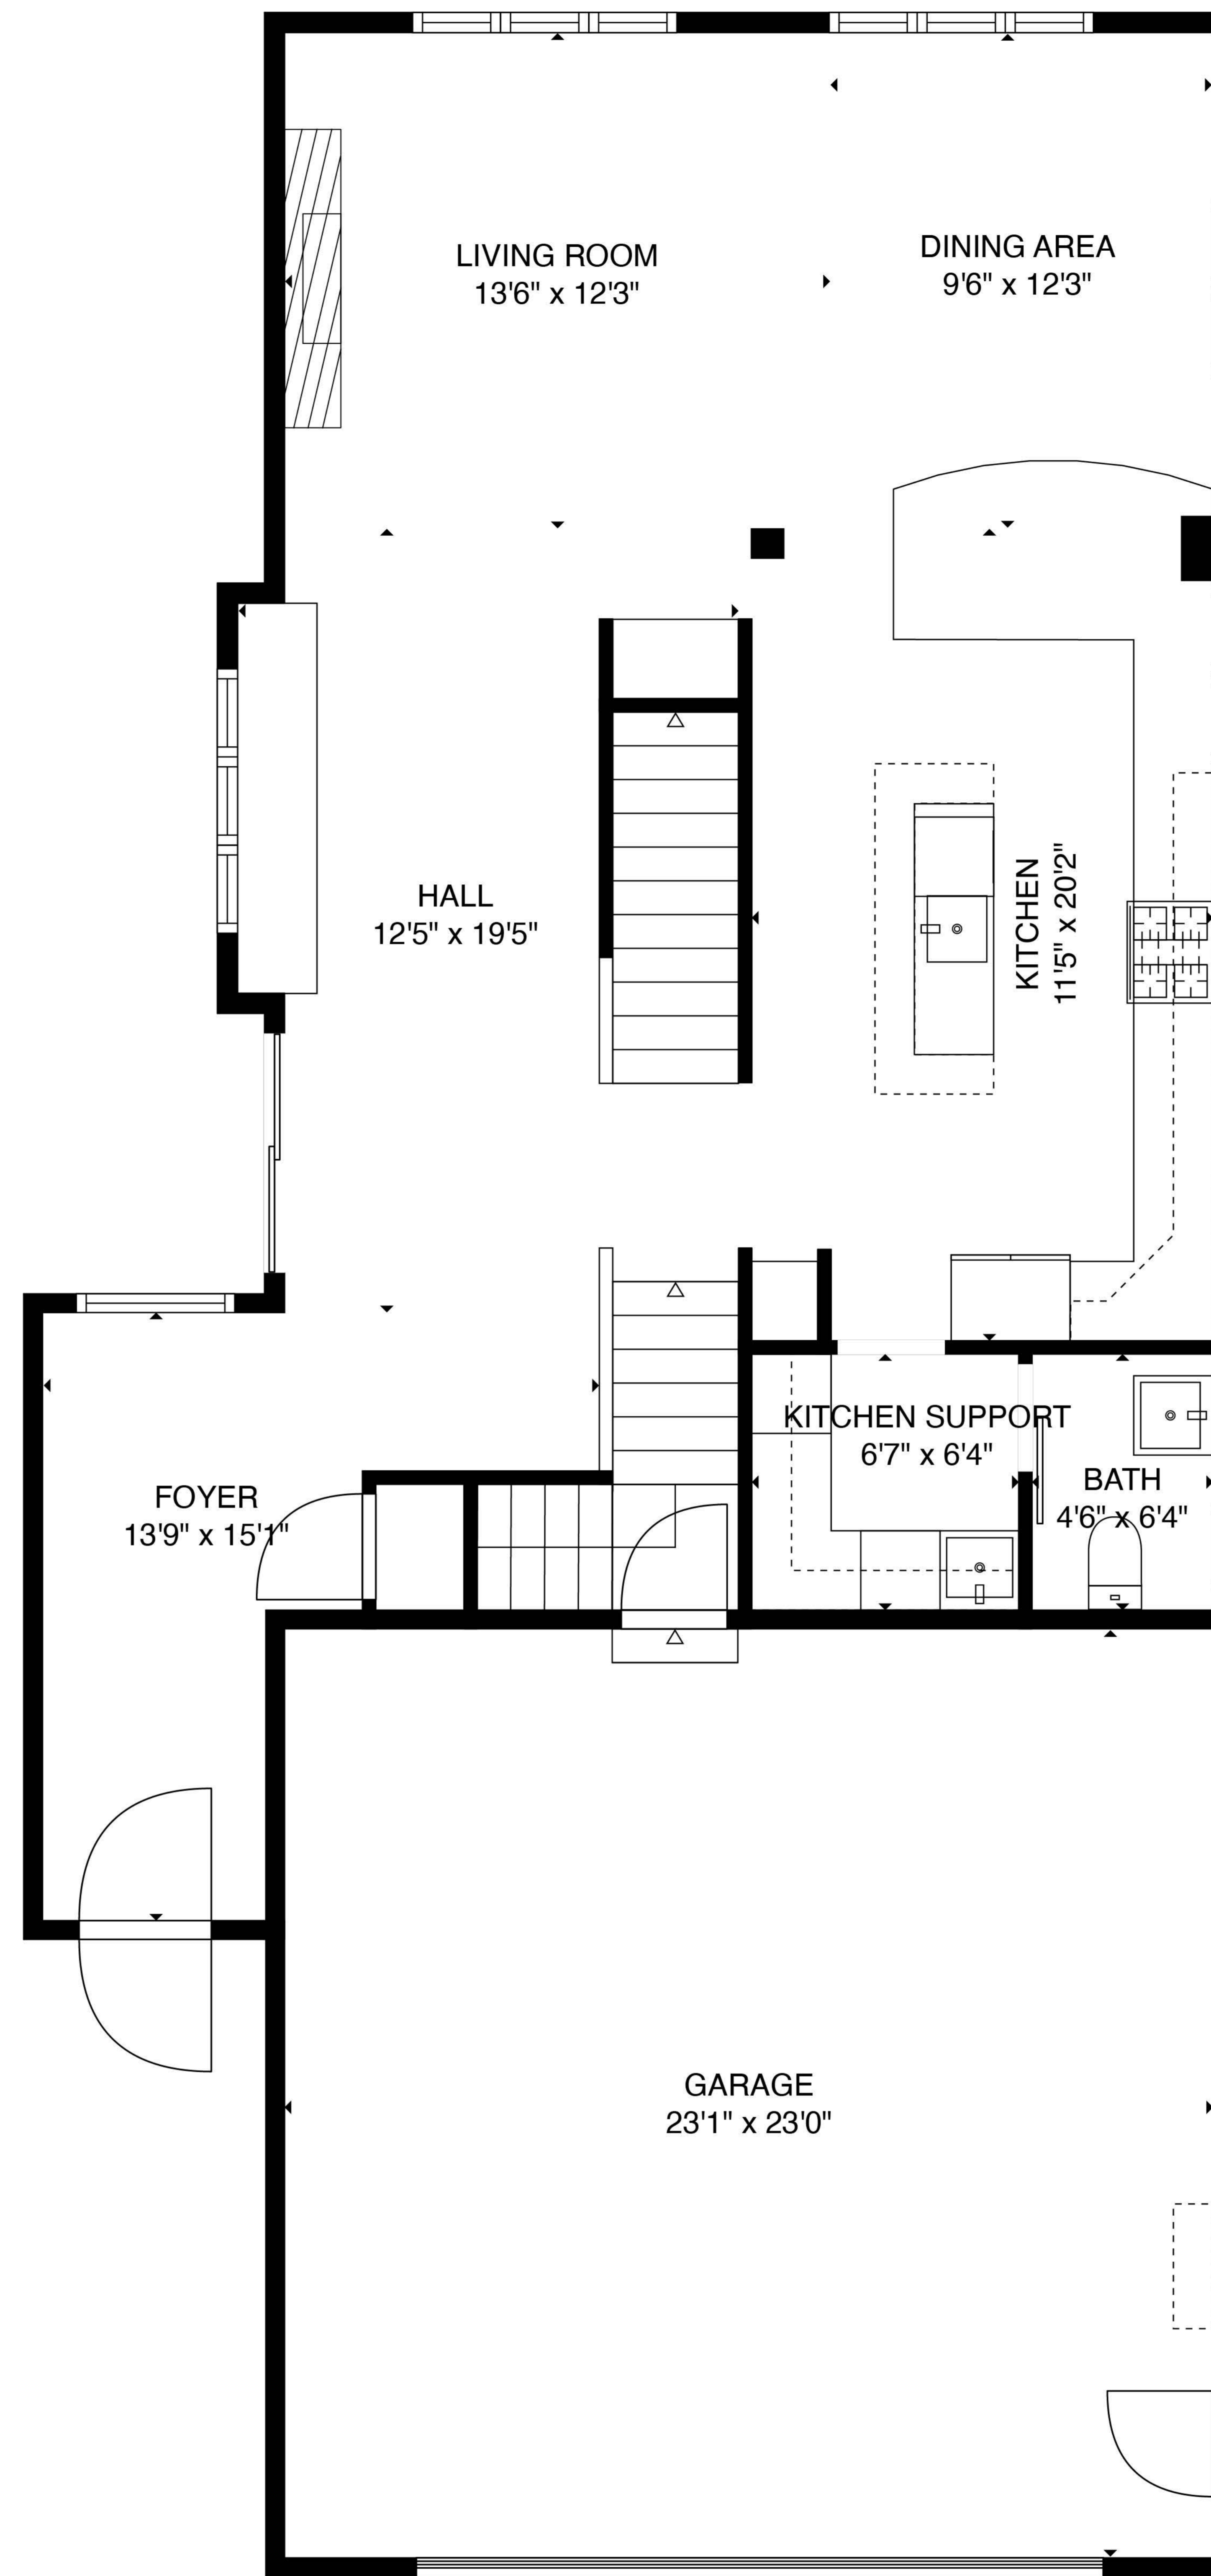

Basement

1st floor

2nd floor

Total Finished: 2903 sq. ft
 Basement: 909 sq. ft
 1st floor: 1077 sq. ft
 2nd floor: 917 sq. ft

Total Finished: 2903 sq. ft
Basement: 909 sq. ft
1st floor: 1077 sq. ft
2nd floor: 917 sq. ft

Total Finished: 2903 sq. ft
Basement: 909 sq. ft
1st floor: 1077 sq. ft
2nd floor: 917 sq. ft

Total Finished: 2903 sq. ft
 Basement: 909 sq. ft
 1st floor: 1077 sq. ft
 2nd floor: 917 sq. ft