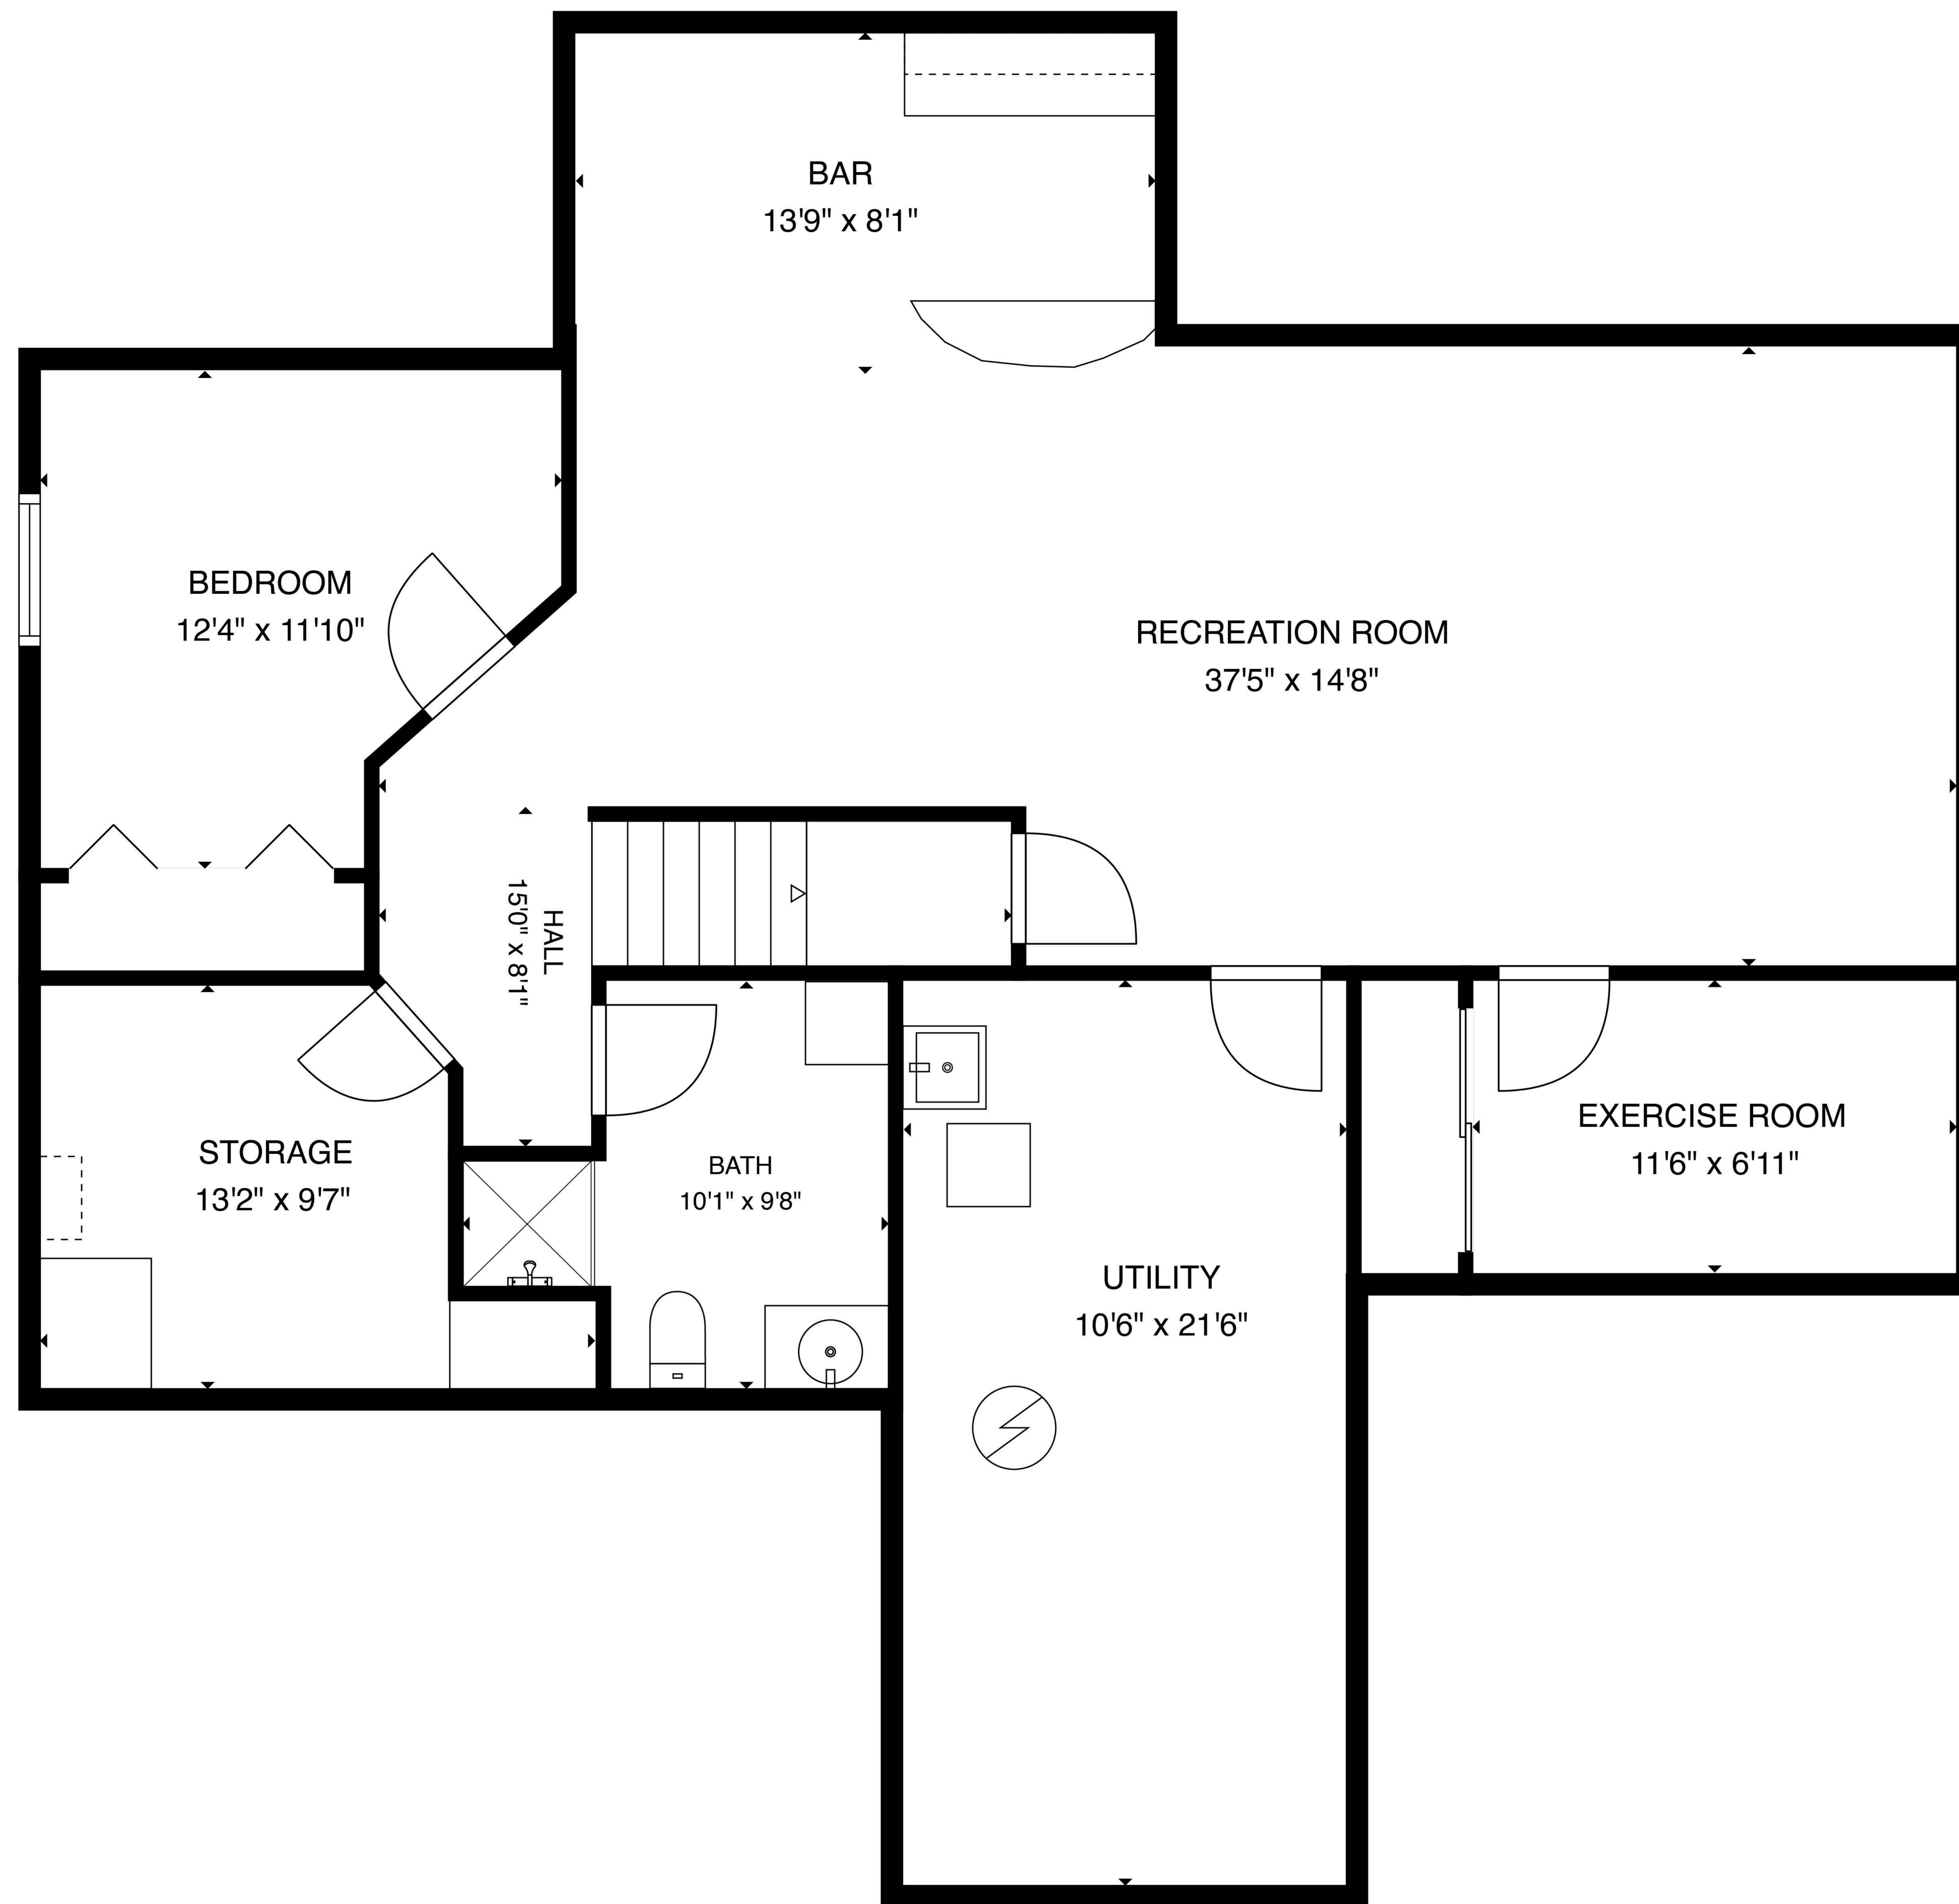

Total Finished: 3874 sq. ft
 Basement: 1149 sq. ft
 1st floor: 1480 sq. ft
 2nd floor: 1245 sq. ft

Total Finished: 3874 sq. ft
Basement: 1149 sq. ft
1st floor: 1480 sq. ft
2nd floor: 1245 sq. ft

Total Finished: 3874 sq. ft
Basement: 1149 sq. ft
1st floor: 1480 sq. ft
2nd floor: 1245 sq. ft

Total Finished: 3874 sq. ft
 Basement: 1149 sq. ft
 1st floor: 1480 sq. ft
 2nd floor: 1245 sq. ft