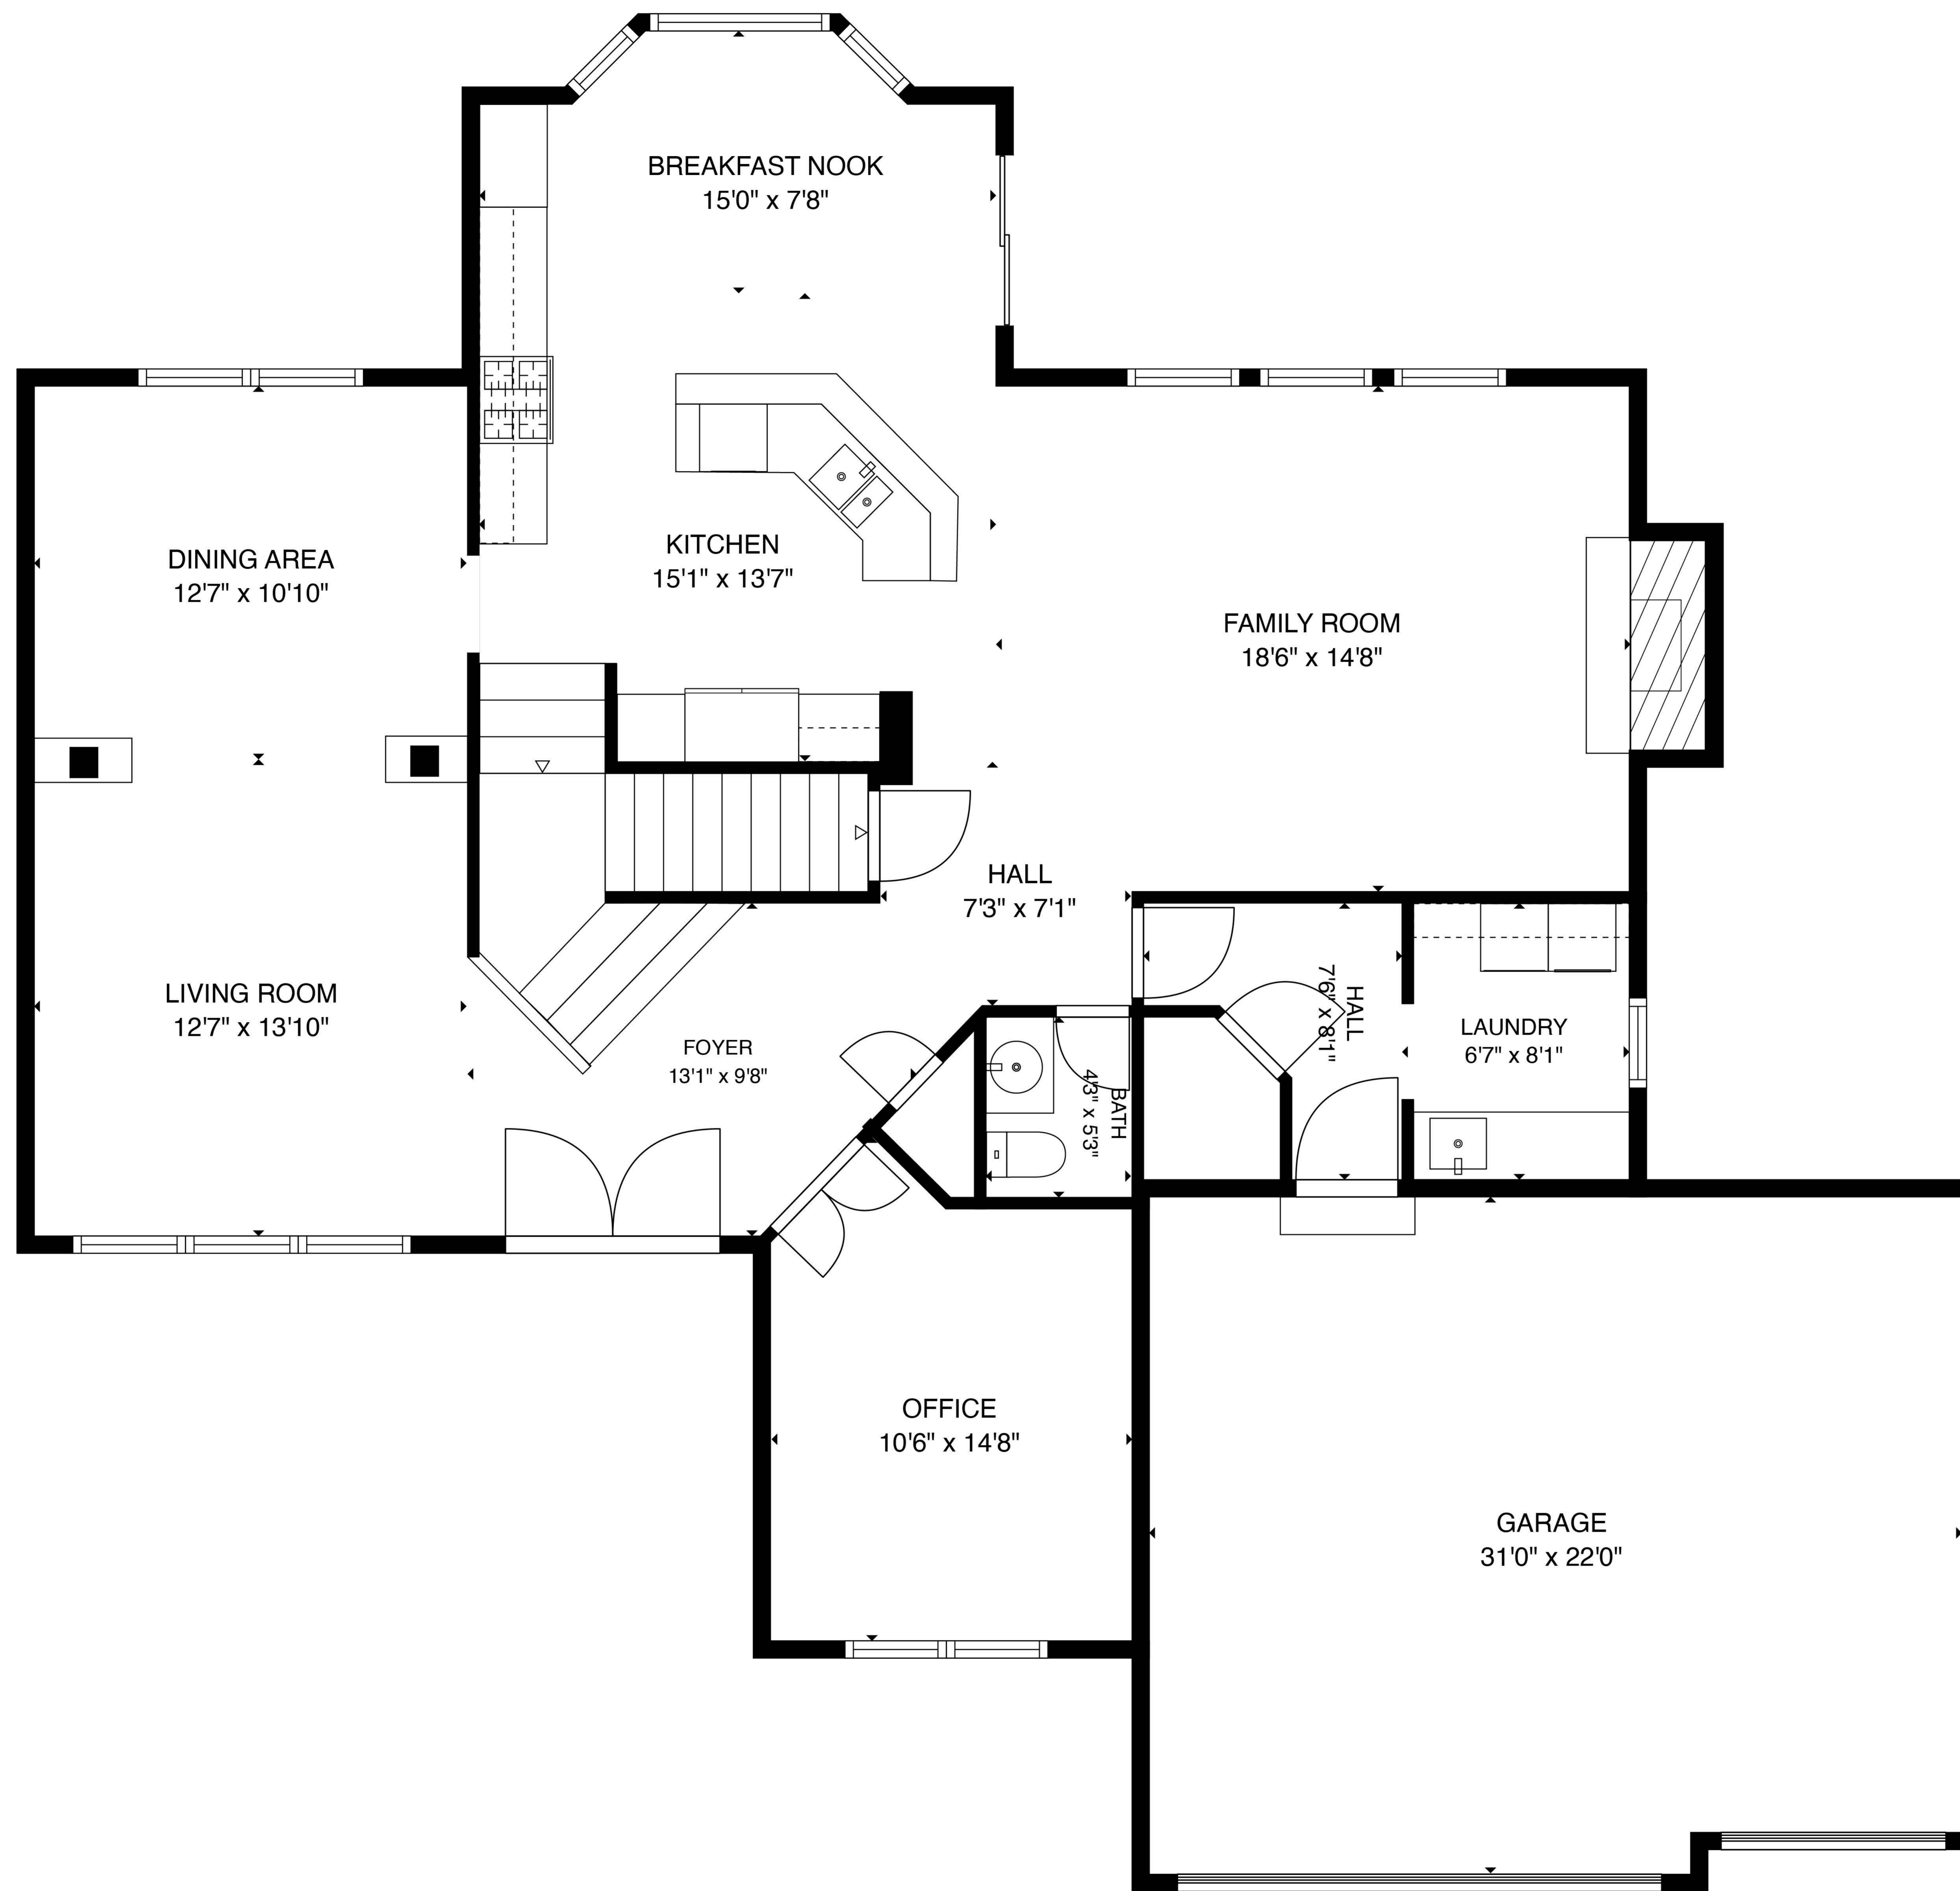

Total Finished: 3874 sq. ft
 Basement: 1149 sq. ft
 1st floor: 1480 sq. ft
 2nd floor: 1245 sq. ft

Total Finished: 3874 sq. ft
Basement: 1149 sq. ft
1st floor: 1480 sq. ft
2nd floor: 1245 sq. ft

Total Finished: 3874 sq. ft
Basement: 1149 sq. ft
1st floor: 1480 sq. ft
2nd floor: 1245 sq. ft

Total Finished: 3874 sq. ft
 Basement: 1149 sq. ft
 1st floor: 1480 sq. ft
 2nd floor: 1245 sq. ft