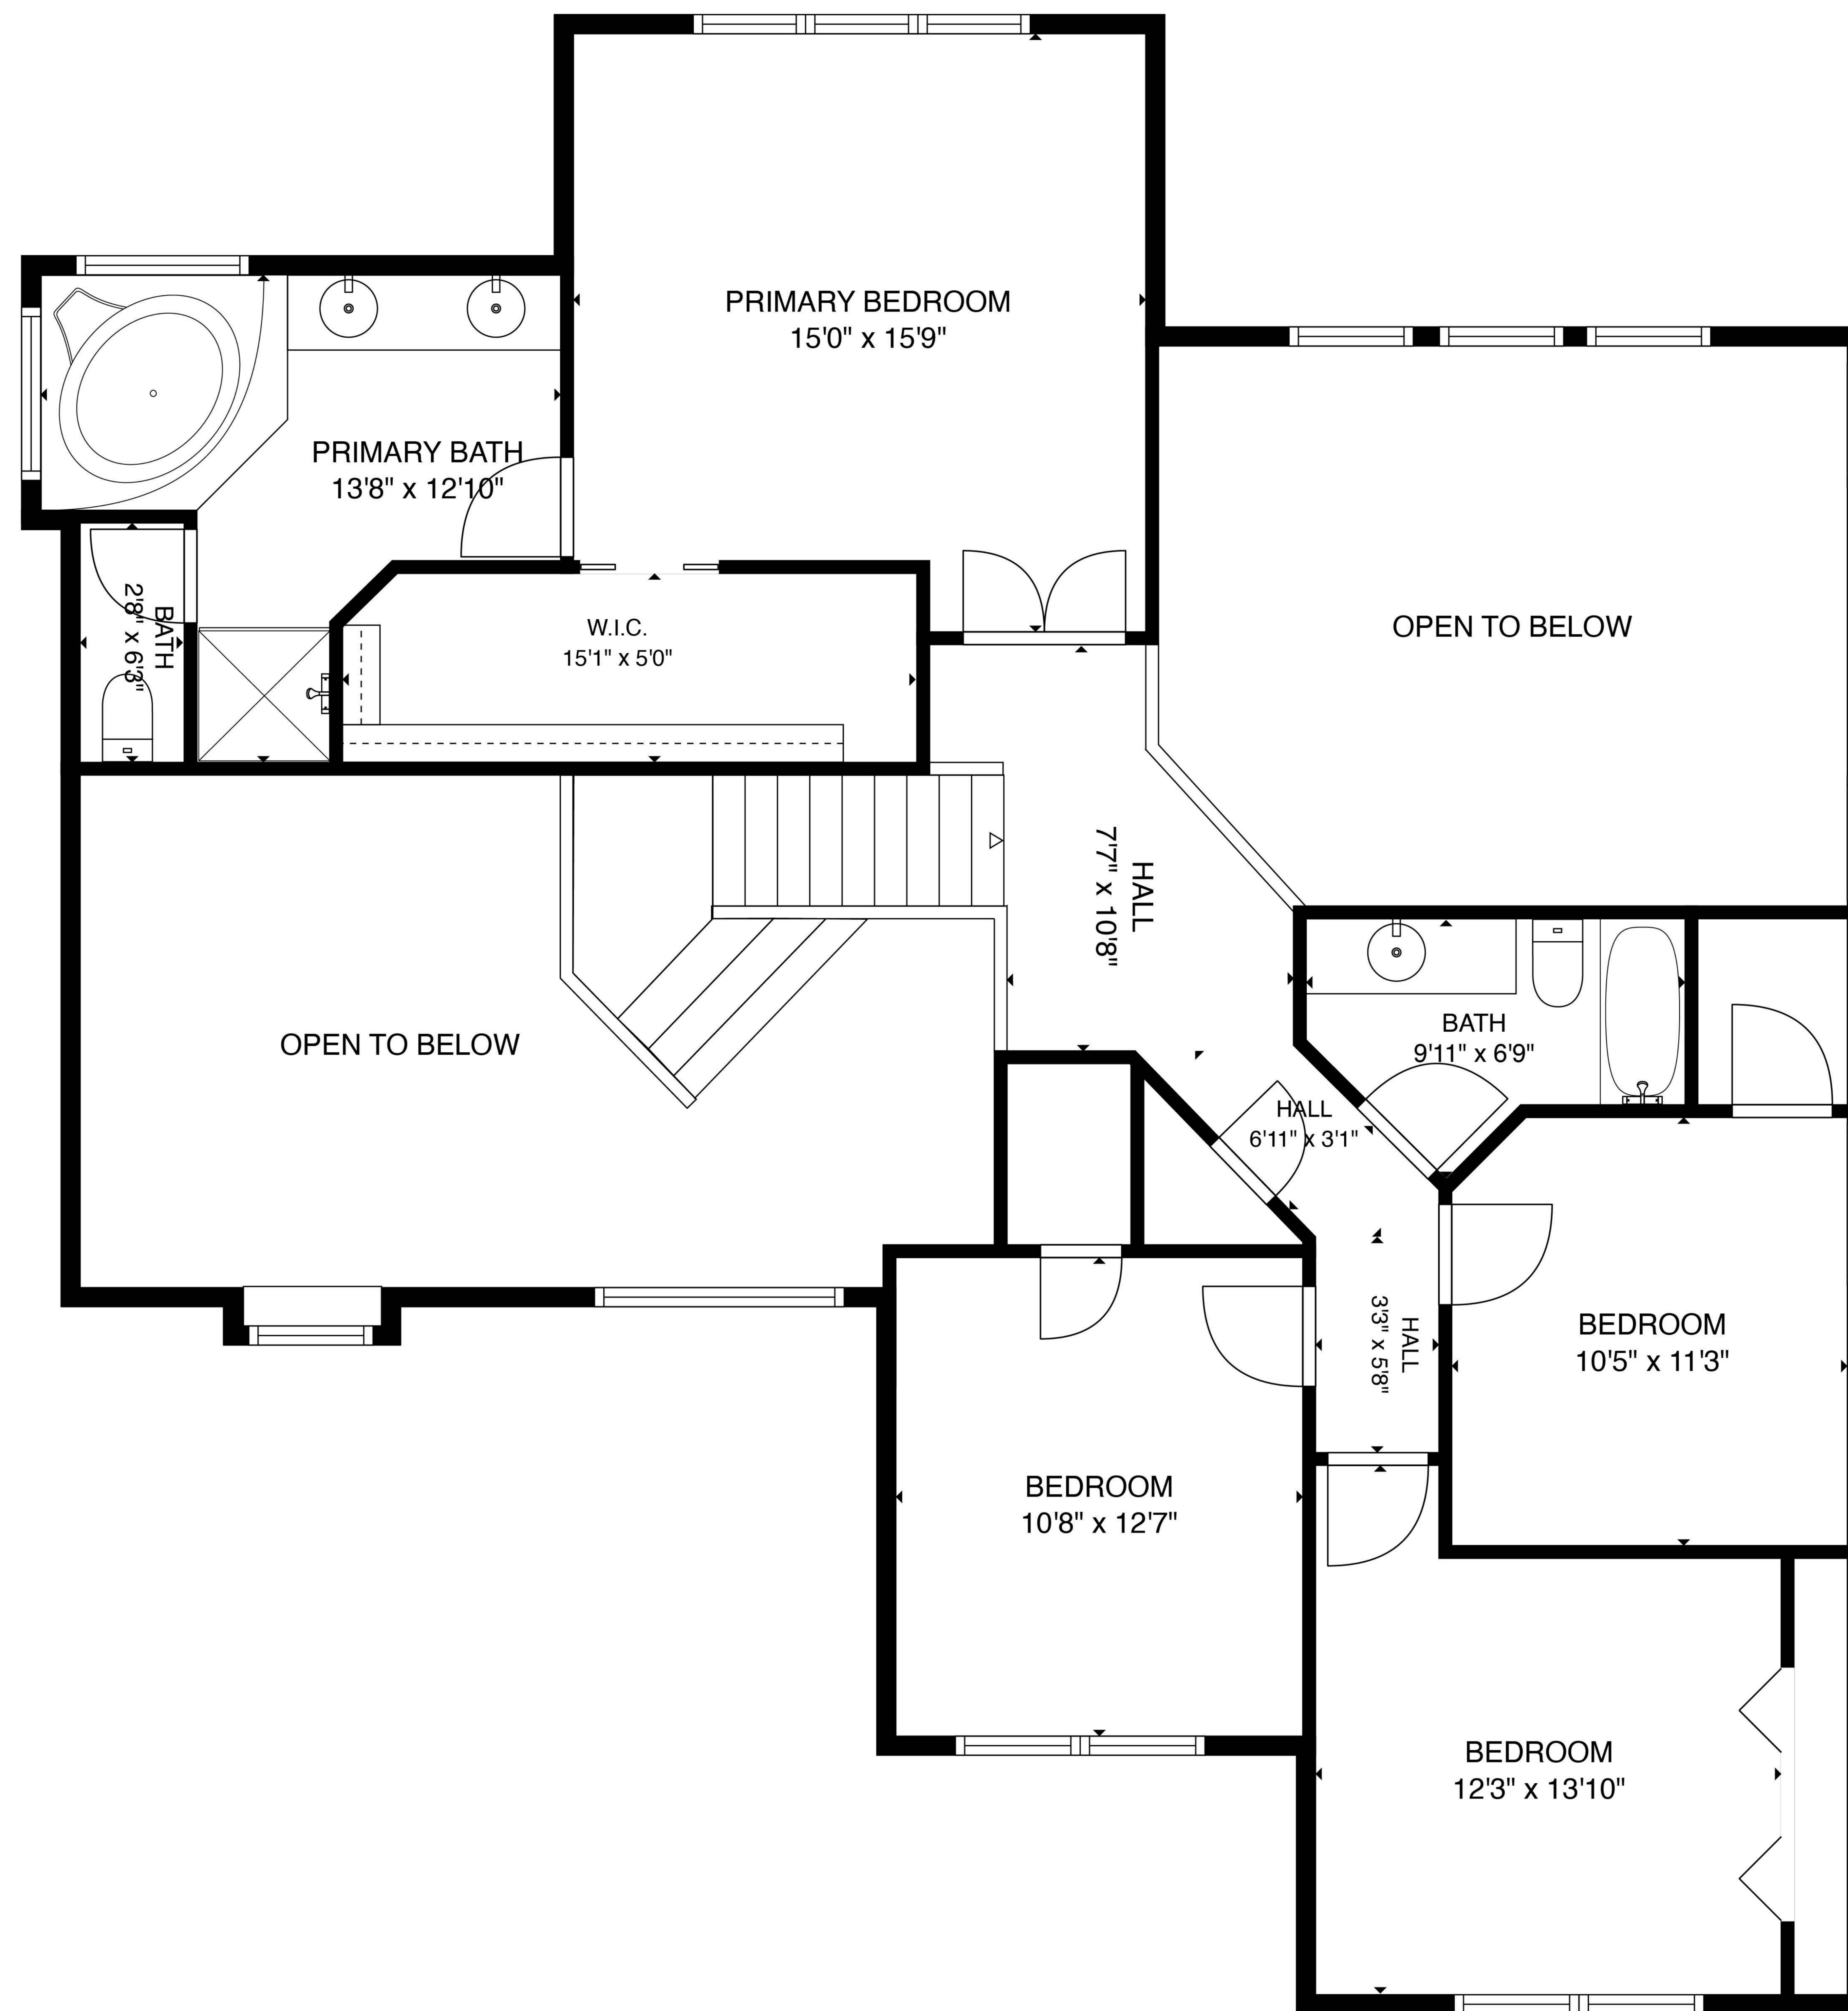

Total Finished: 3874 sq. ft
 Basement: 1149 sq. ft
 1st floor: 1480 sq. ft
 2nd floor: 1245 sq. ft

Total Finished: 3874 sq. ft
Basement: 1149 sq. ft
1st floor: 1480 sq. ft
2nd floor: 1245 sq. ft

Total Finished: 3874 sq. ft
Basement: 1149 sq. ft
1st floor: 1480 sq. ft
2nd floor: 1245 sq. ft

Total Finished: 3874 sq. ft
 Basement: 1149 sq. ft
 1st floor: 1480 sq. ft
 2nd floor: 1245 sq. ft