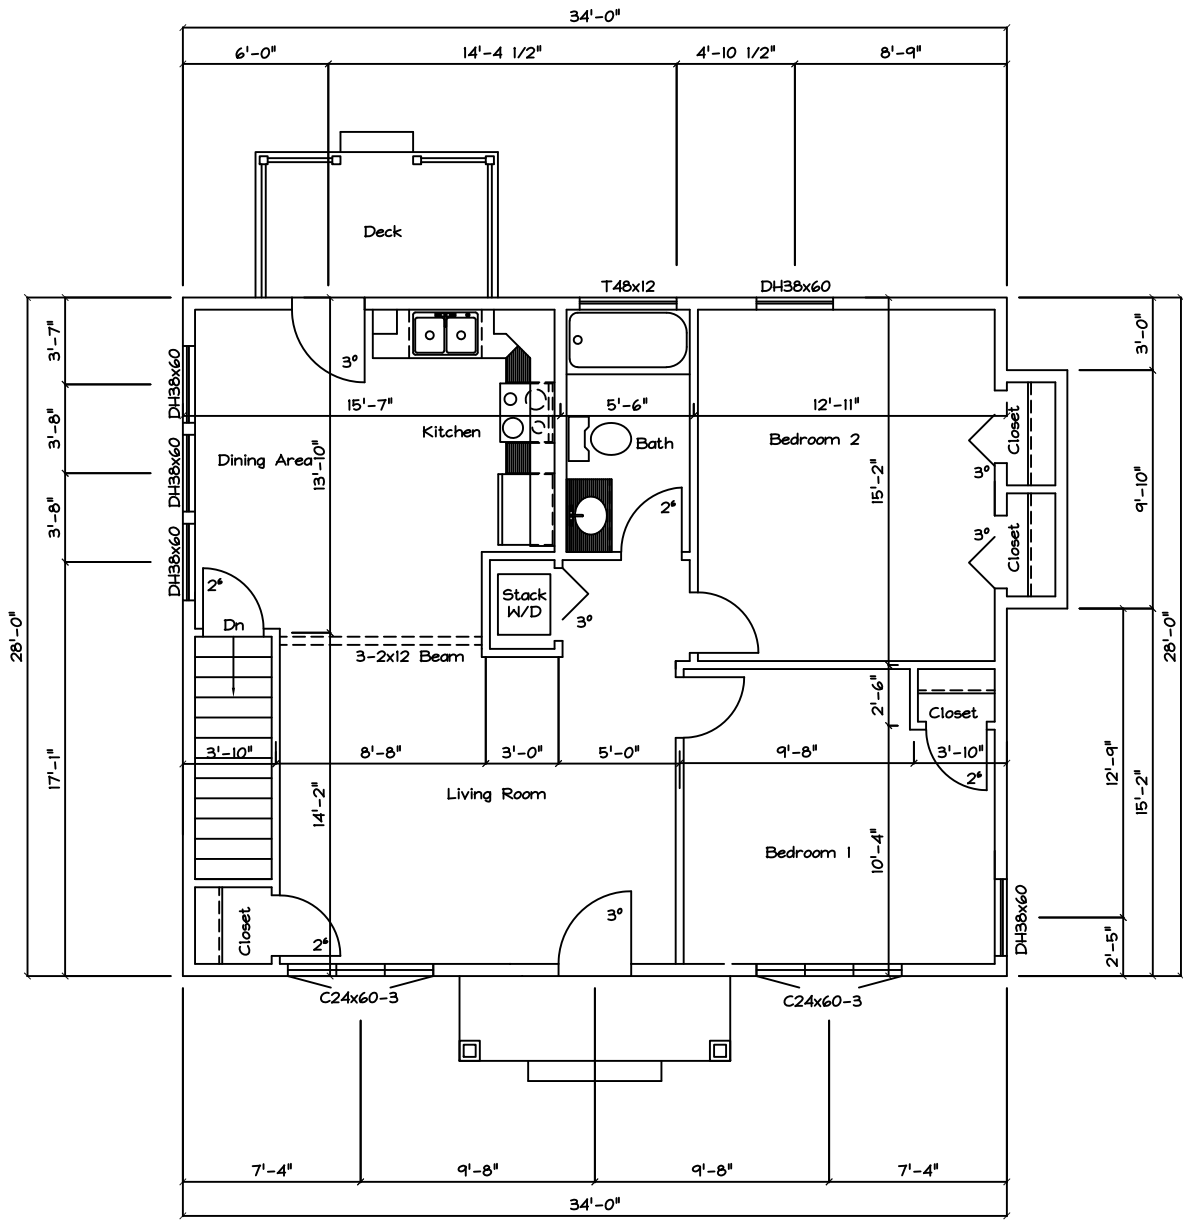

**STANFORD - 2 BEDS, 1 BATH, 952 SQFT - \$499,000**

\*Renderings are for visual purposes only and may not accurately reflect all aspects of the home.

**BASEMENT FINISHED (OPTIONAL UPGRADE)**

**FIRST FLOORPLAN**

This floor plan including furniture, fixture measurements and dimensions are approximate and for illustrative purposes only. Gives no guarantee, warranty or representation as to the accuracy and layout. All enquiries must be directed to the agent, vendor or party representing this floor plan.

**STANFORD**

Stanford Model - Front Elevation

Stanford Model Floor