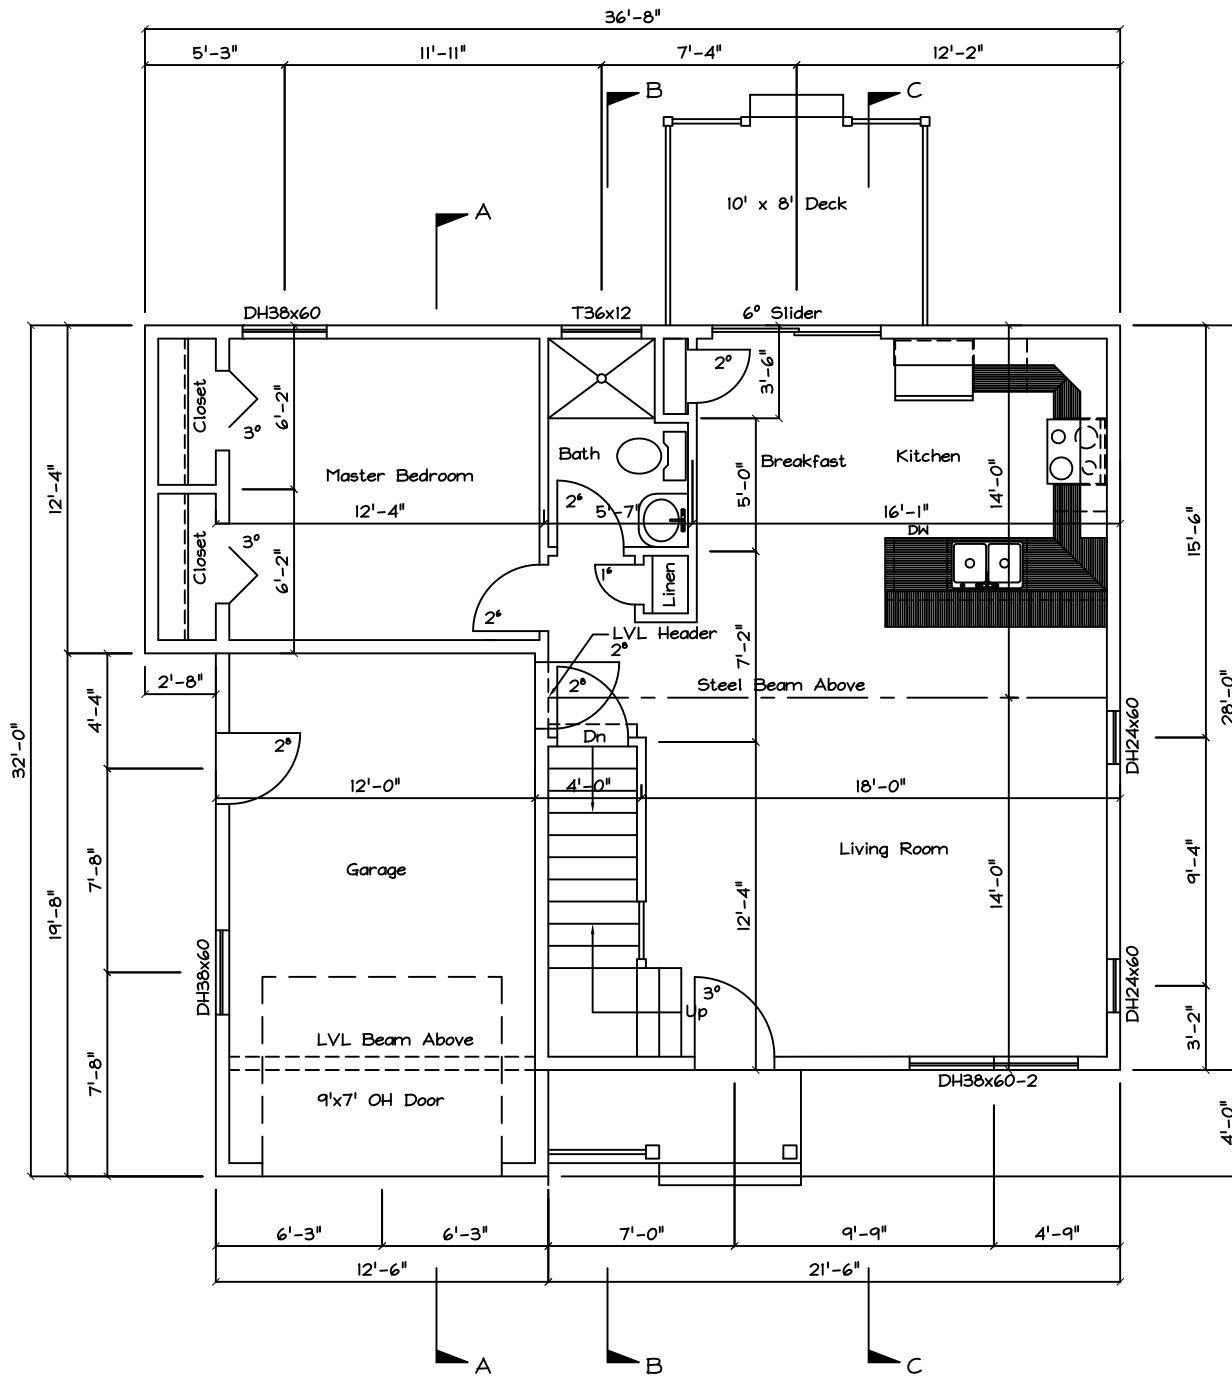

**MANCHESTER I - 3 BEDS, 2 BATHS, 1,532 SQFT - \$649,000**

\*Renderings are for visual purposes only and may not accurately reflect all aspects of the home.

FIRST FLOOR

SECOND FLOOR

This floor plan including furniture, fixture measurements and dimensions are approximate and for illustrative purposes only. Gives no guarantee, warranty or representation as to the accuracy and layout. All enquiries must be directed to the agent, vendor or party representing this floor plan.

MANCHESTER

Manchester Front Elevation

Manchester First Floor

Manchester Second Floor