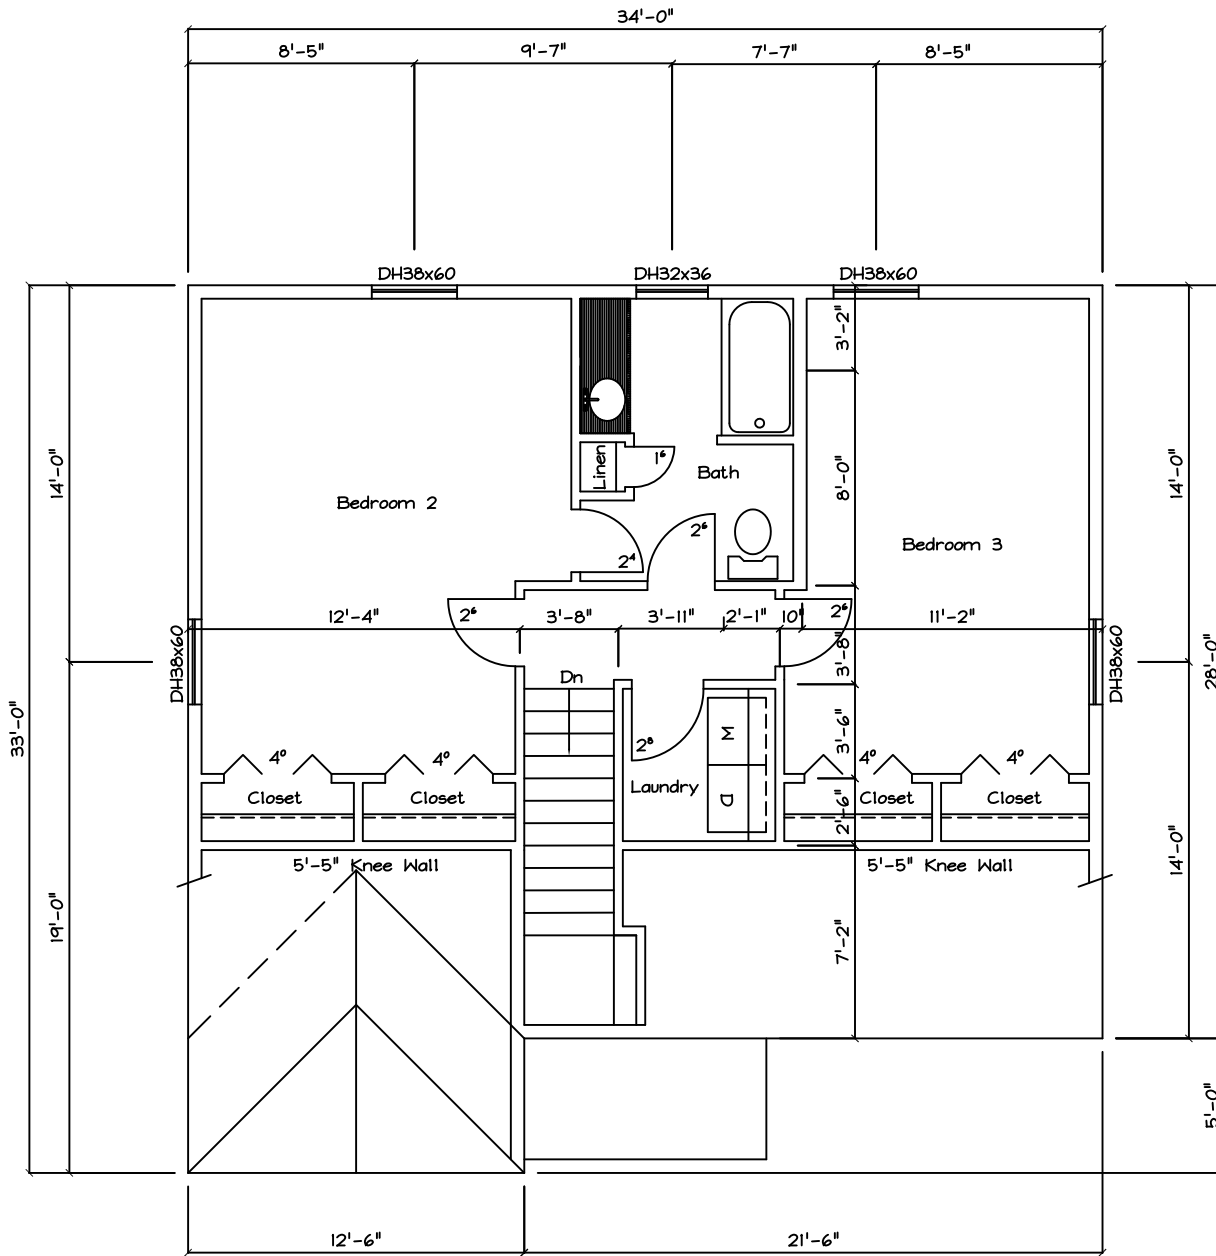

**MANCHESTER I - 3 BEDS, 2 BATHS, 1,532 SQFT - \$649,000**

\*Renderings are for visual purposes only and may not accurately reflect all aspects of the home.

FIRST FLOOR

SECOND FLOOR

This floor plan including furniture, fixture measurements and dimensions are approximate and for illustrative purposes only. Gives no guarantee, warranty or representation as to the accuracy and layout. All enquiries must be directed to the agent, vendor or party representing this floor plan.

MANCHESTER

Manchester Front Elevation

Manchester First Floor

Manchester Second Floor