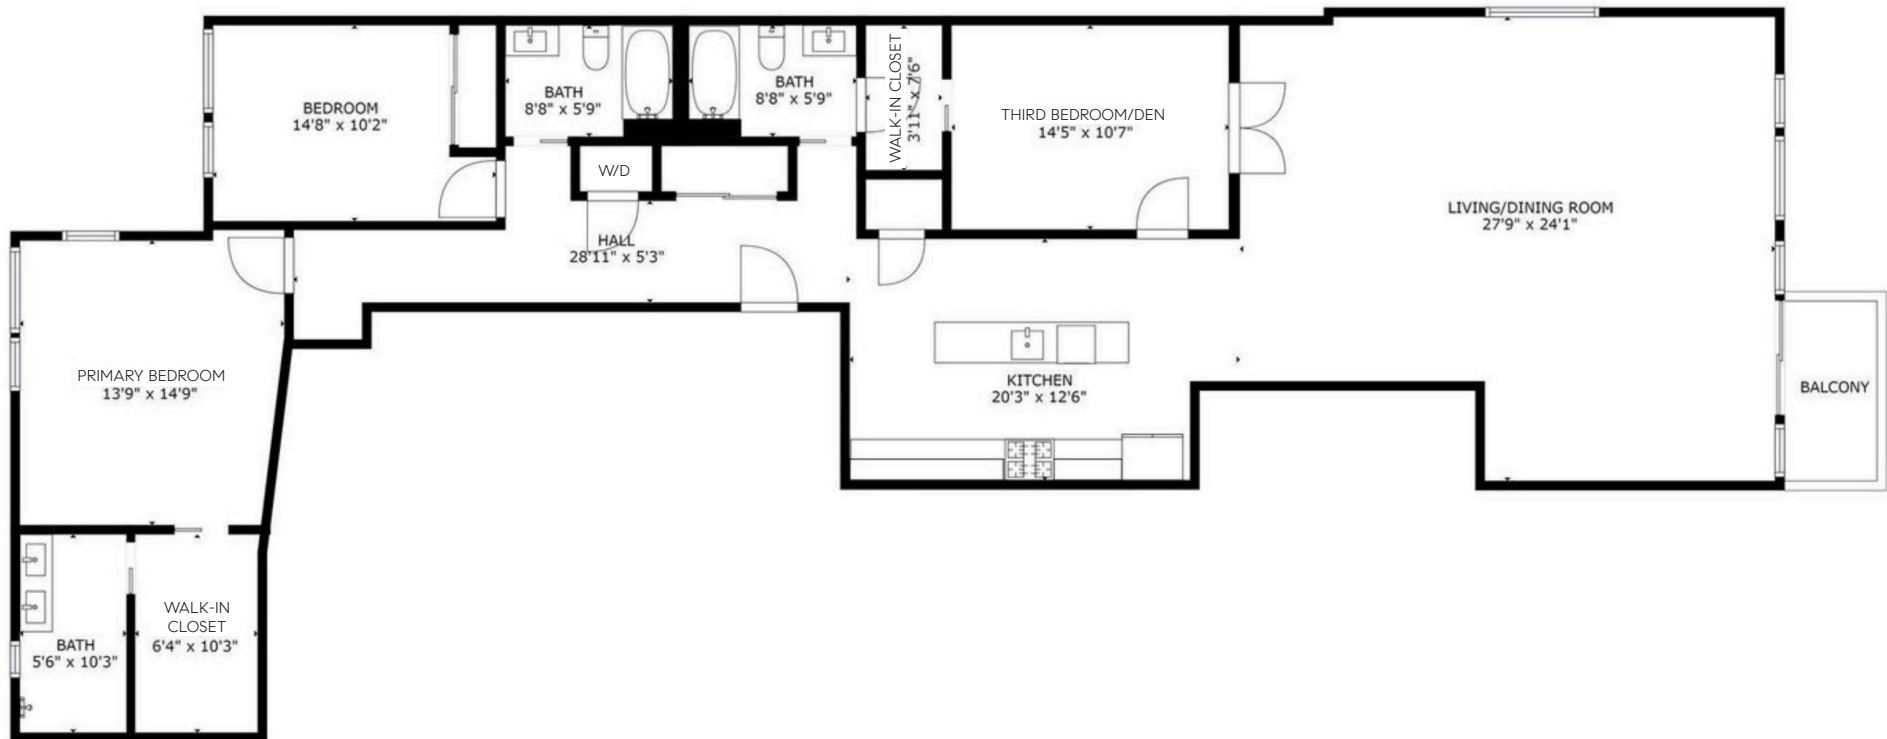

1468 Belmont Street NW #3E | Washington, DC 20009

COMPASS

14TH STREET CORRIDOR | 3BD | 3BA | APPROX 1,780 SQ FT

compass.com

David & Claire Abrams

Abrams Residential
Realtors®
202.716.0660
abramsresidential@compass.com