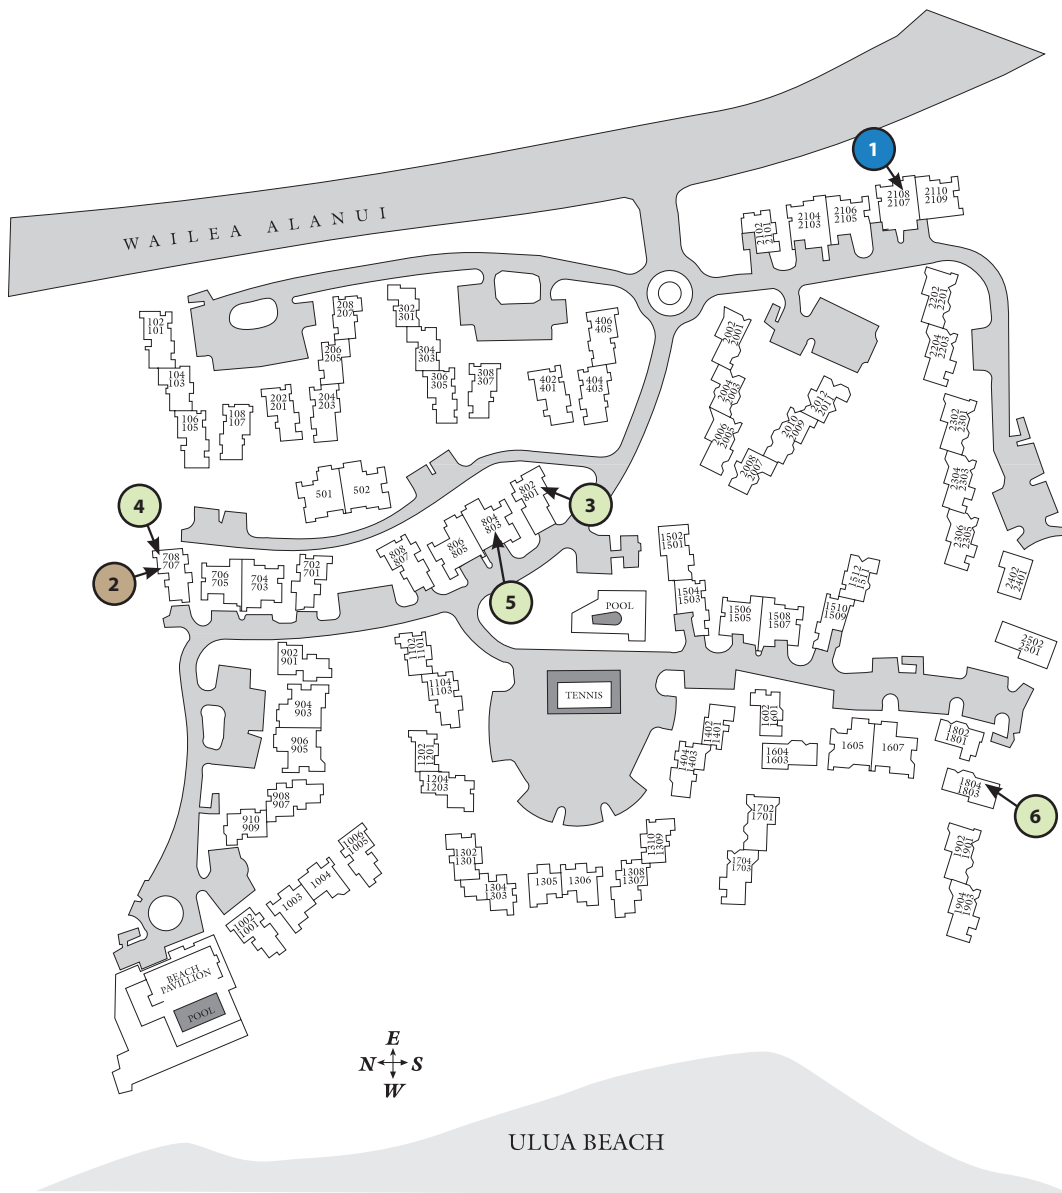

GARY MOOERS
EXPECT THE EXTRAORDINARY

GMMaui.com
Gary@GMMaui.com | 808.891.8989

WAILEA ELUA

AUGUST 2021

No.	Unit	Bds	Baths	LA SF	View	List Price
1	2108	2	2	1,528	Mountain/Ocean	\$2,850,000

No.	Unit	Bds	Baths	LA SF	View	List Price
2	707	2	2	1,259	Ocean	\$2,200,000

No.	Unit	Bds	Baths	LA SF	View	List Price	Sold Price
3	801	2	2	1,259	Ocean	\$2,350,000	\$2,200,000
4	708	2	2	1,259	Mountain/Ocean	\$2,200,000	\$2,200,000
5	803	3	2	1,609	Ocean	\$3,050,000	\$3,110,000
6	1804	2	2	1,363	Ocean	\$3,995,000	\$4,100,000