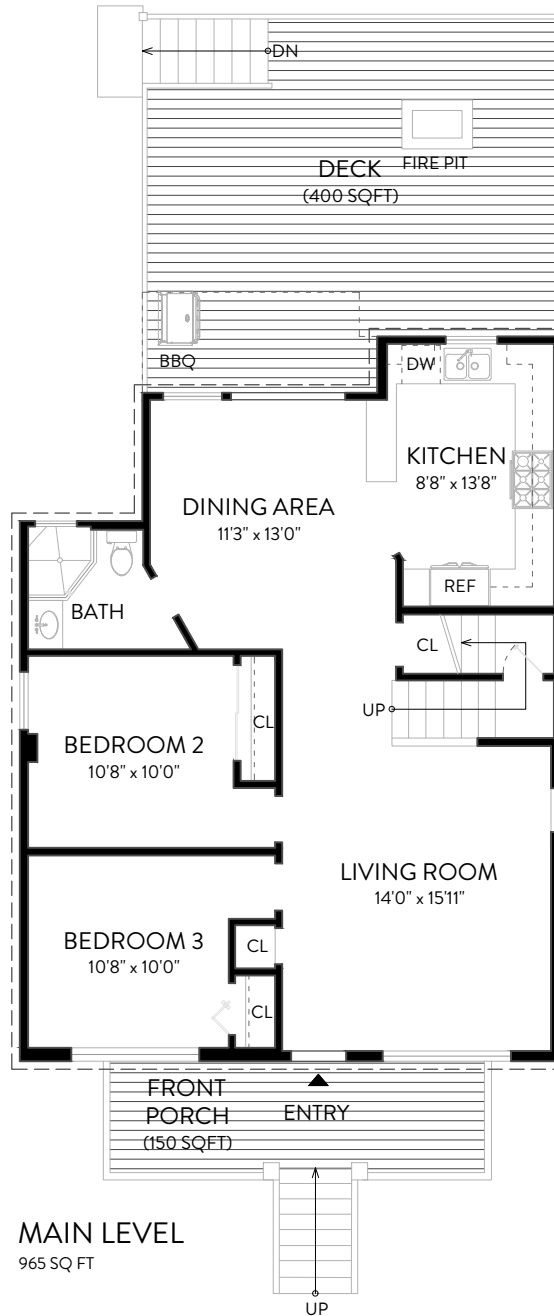

44 Catalpa Ave, Mill Valley

3 Bedrooms | 2 Bathrooms | 1,530 Sq. Ft.

Total Finished Floor Area
Square Footage: 1,530 SQ FT

Above-Grade: 1,530 SQ FT Below-Grade: N/A
+Additional 620 SQ FT Mech/Storage on Lower Level

+Additional 720 SQ FT Non-Living Space (Deck/Stairs)

Measured per ANSI Standard Z765-2021.

Total Finished & Unfinished Floor Area SQ FT: 2,870 SQ FT