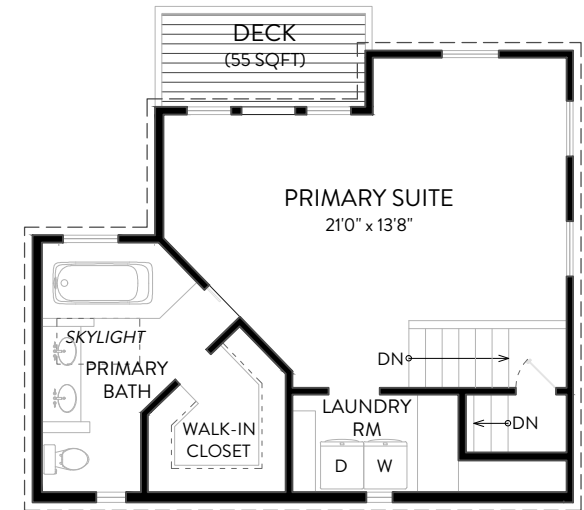

44 Catalpa Ave, Mill Valley

3 Bedrooms | 2 Bathrooms | 1,530 Sq. Ft.

Total Finished Floor Area
Square Footage: 1,530 SQ FT

Above-Grade: 1,530 SQ FT Below-Grade: N/A
+Additional 620 SQ FT Mech/Storage on Lower Level

+Additional 720 SQ FT Non-Living Space (Deck/Stairs)

Measured per ANSI Standard Z765-2021.

Total Finished & Unfinished Floor Area SQ FT: 2,870 SQ FT