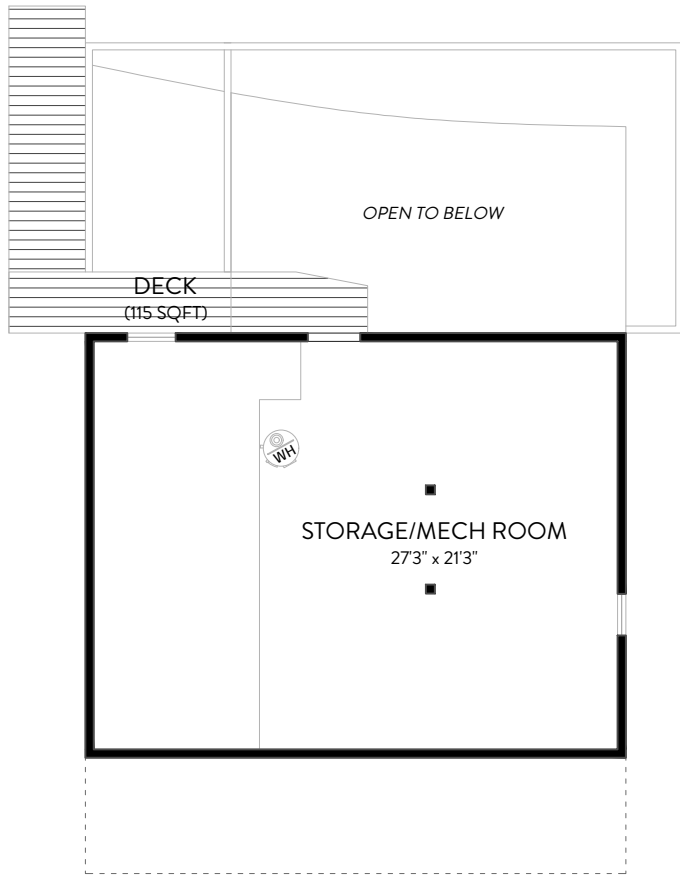

44 Catalpa Ave, Mill Valley

3 Bedrooms | 2 Bathrooms | 1,530 Sq. Ft.

Total Finished Floor Area
Square Footage: 1,530 SQ FT

Above-Grade: 1,530 SQ FT Below-Grade: N/A
+Additional 620 SQ FT Mech/Storage on Lower Level

+Additional 720 SQ FT Non-Living Space (Deck/Stairs)

Measured per ANSI Standard Z765-2021.

Total Finished & Unfinished Floor Area SQ FT: 2,870 SQ FT