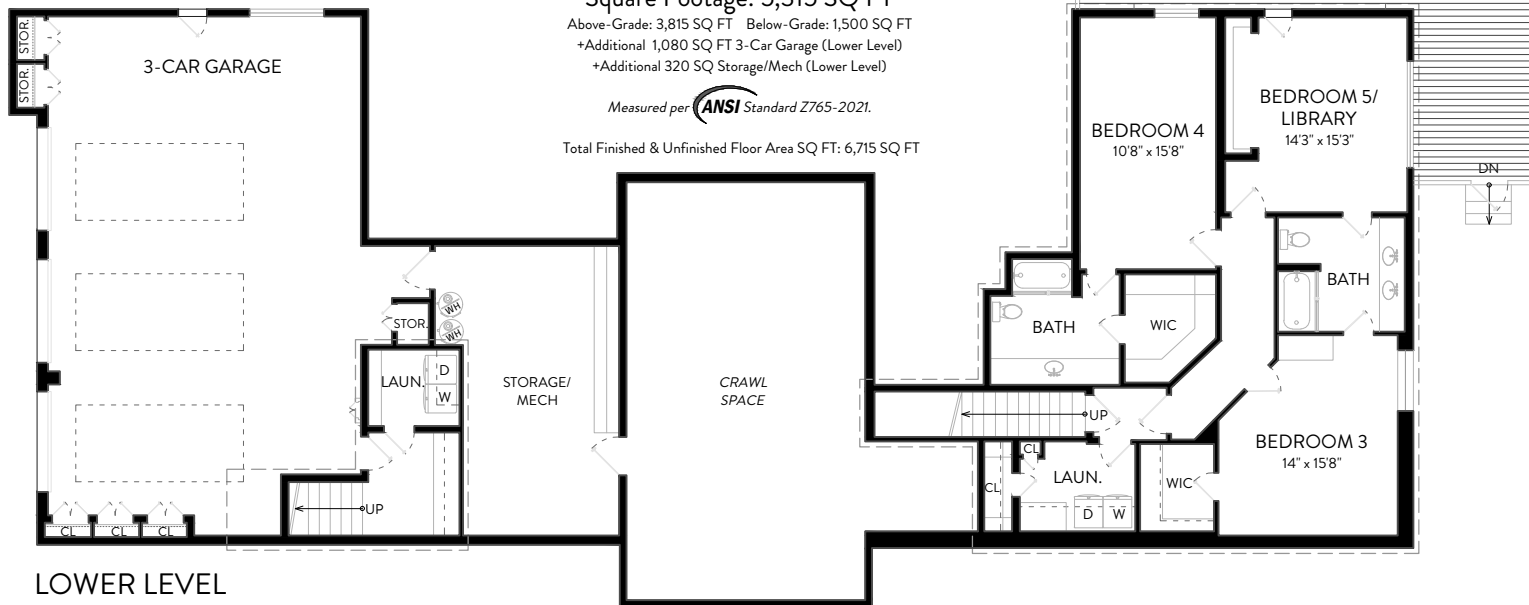

57 Summit Road, San Anselmo

5 Bedrooms + 1 Office | 5.5 Bathrooms | 5,315 Sq. Ft. | 3 Car Parking *Note: Primary bedroom bathrooms share one shower.*

Total Finished Floor Area
Square Footage: 5,315 SQ FT
Above-Grade: 3,815 SQ FT Below-Grade: 1,500 SQ FT
+Additional 1,080 SQ FT 3-Car Garage (Lower Level)
+Additional 320 SQ Storage/Mech (Lower Level)

Measured per **ANSI** Standard Z765-2021.

Total Finished & Unfinished Floor Area SQ FT: 6,715 SQ FT

57 Summit Road, San Anselmo

5 Bedrooms + 1 Office | 5.5 Bathrooms | 5,315 Sq. Ft. | 3 Car Parking

SITE PLAN