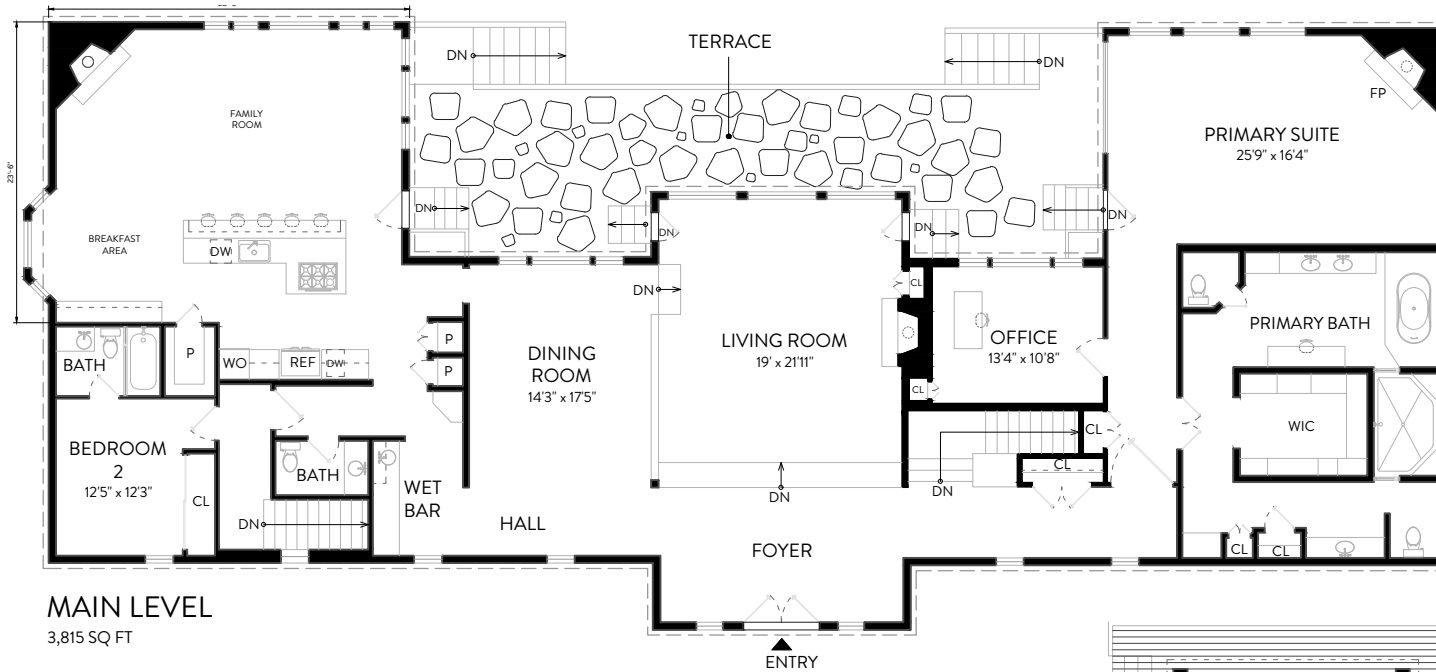

57 Summit Road, San Anselmo

5 Bedrooms + 1 Office | 5.5 Bathrooms | 5,315 Sq. Ft. | 3 Car Parking *Note: Primary bedroom bathrooms share one shower.*

Total Finished Floor Area
Square Footage: 5,315 SQ FT
Above-Grade: 3,815 SQ FT Below-Grade: 1,500 SQ FT
+Additional 1,080 SQ FT 3-Car Garage (Lower Level)
+Additional 320 SQ Storage/Mech (Lower Level)

Measured per **ANSI** Standard Z765-2021.

Total Finished & Unfinished Floor Area SQ FT: 6,715 SQ FT

57 Summit Road, San Anselmo

5 Bedrooms + 1 Office | 5.5 Bathrooms | 5,315 Sq. Ft. | 3 Car Parking

SITE PLAN