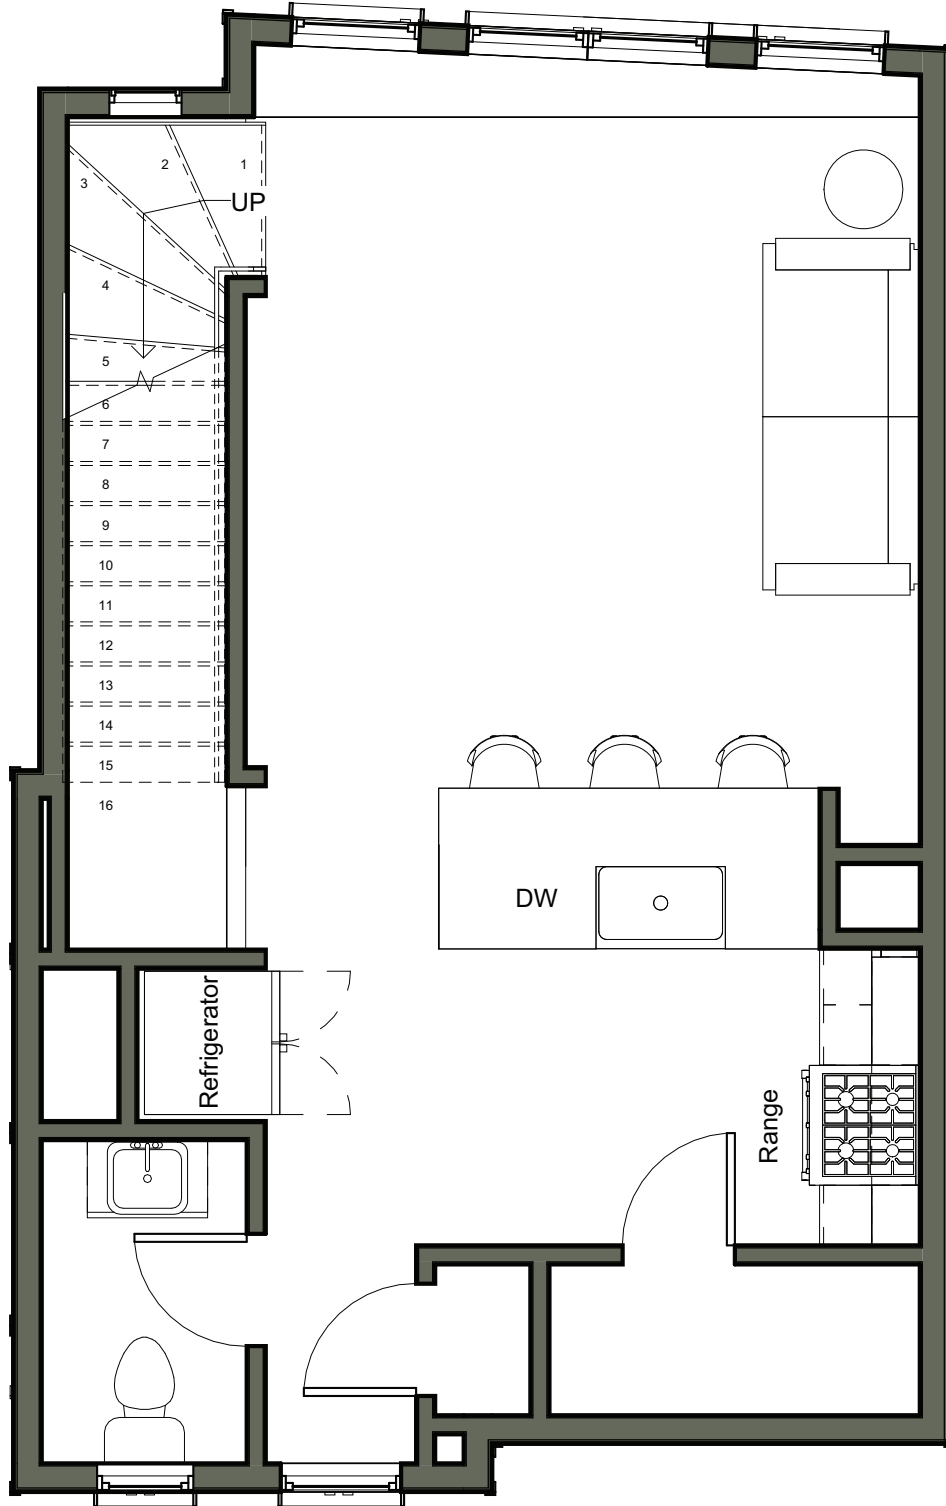

The Walnut

1,260 SqFt

2-3 Bedrooms
2.5 Bathrooms
2 Car Garage

Ground Floor

130 SqFt Conditioned
385 SqFt Garage

Margaret Davidson
Ashna Tipnis

Margaret: 615.804.0635
Ashna: 615.947.7230
Office: 615.475.5616
team@margaretandashnarealestate.com

The Walnut

1,260 SqFt

2-3 Bedrooms
2.5 Bathrooms
2 Car Garage

Second Floor
565 SqFt Conditioned

Margaret Davidson
Ashna Tipnis

Margaret: 615.804.0635
Ashna: 615.947.7230
Office: 615.475.5616
team@margaretandashnarealestate.com

The Walnut

1,260 SqFt

2-3 Bedrooms
2.5 Bathrooms
2 Car Garage

Third Floor
565 SqFt Conditioned

Margaret Davidson
Ashna Tipnis

Margaret: 615.804.0635
Ashna: 615.947.7230
Office: 615.475.5616
team@margaretandashnarealestate.com