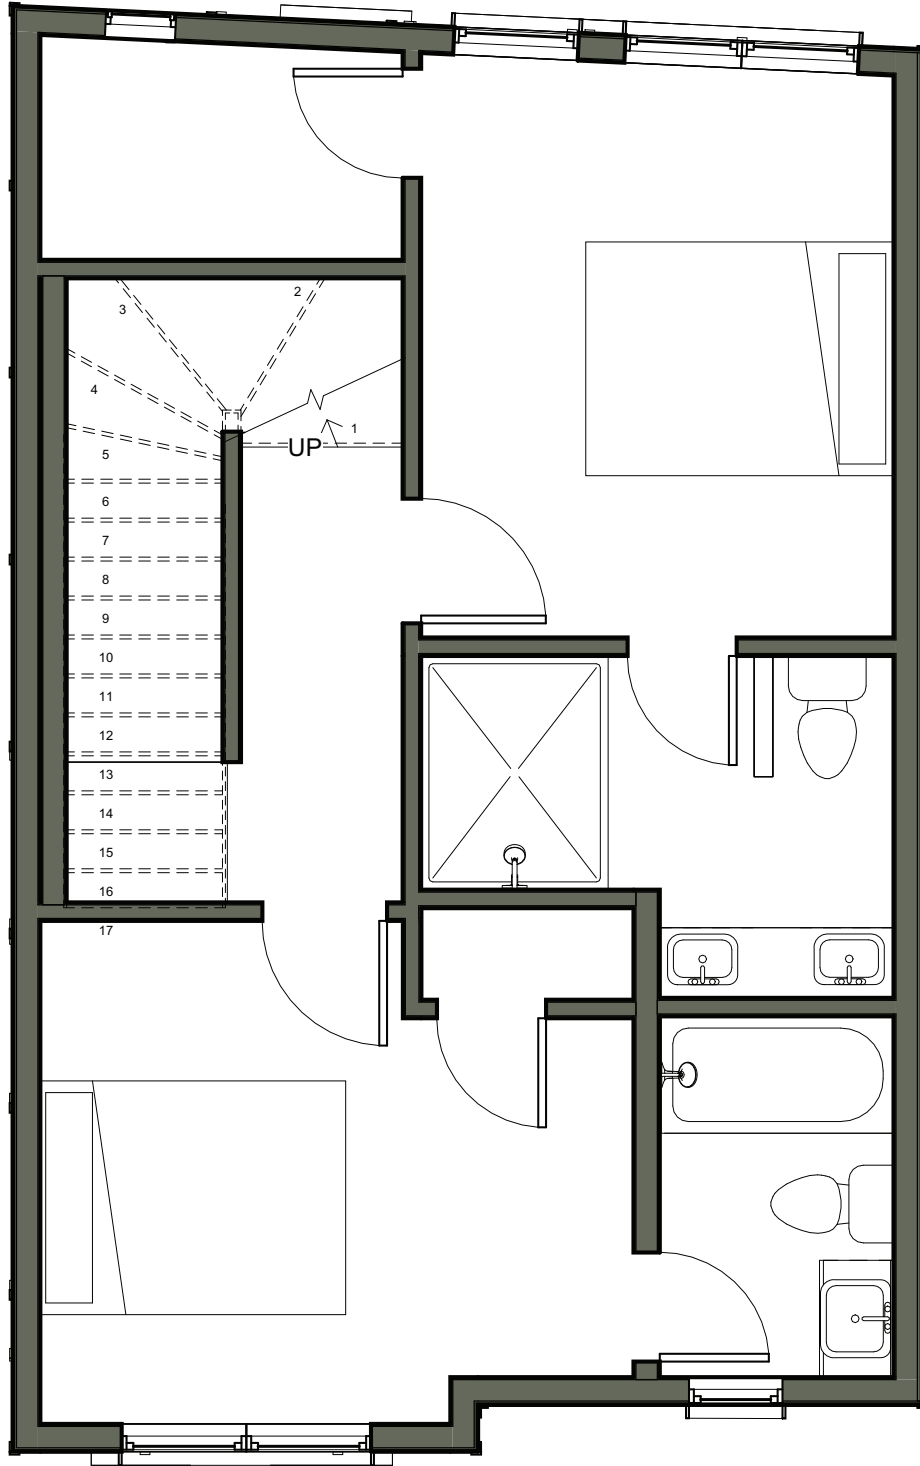

The Walnut

1,260 SqFt

2-3 Bedrooms
2.5 Bathrooms
2 Car Garage

Second Floor
565 SqFt Conditioned

Margaret Davidson
Ashna Tipnis

Margaret: 615.804.0635
Ashna: 615.947.7230
Office: 615.475.5616
team@margaretandashnarealestate.com

The Walnut

1,260 SqFt

2-3 Bedrooms
2.5 Bathrooms
2 Car Garage

Third Floor
565 SqFt Conditioned

Margaret Davidson
Ashna Tipnis

Margaret: 615.804.0635
Ashna: 615.947.7230
Office: 615.475.5616
team@margaretandashnarealestate.com