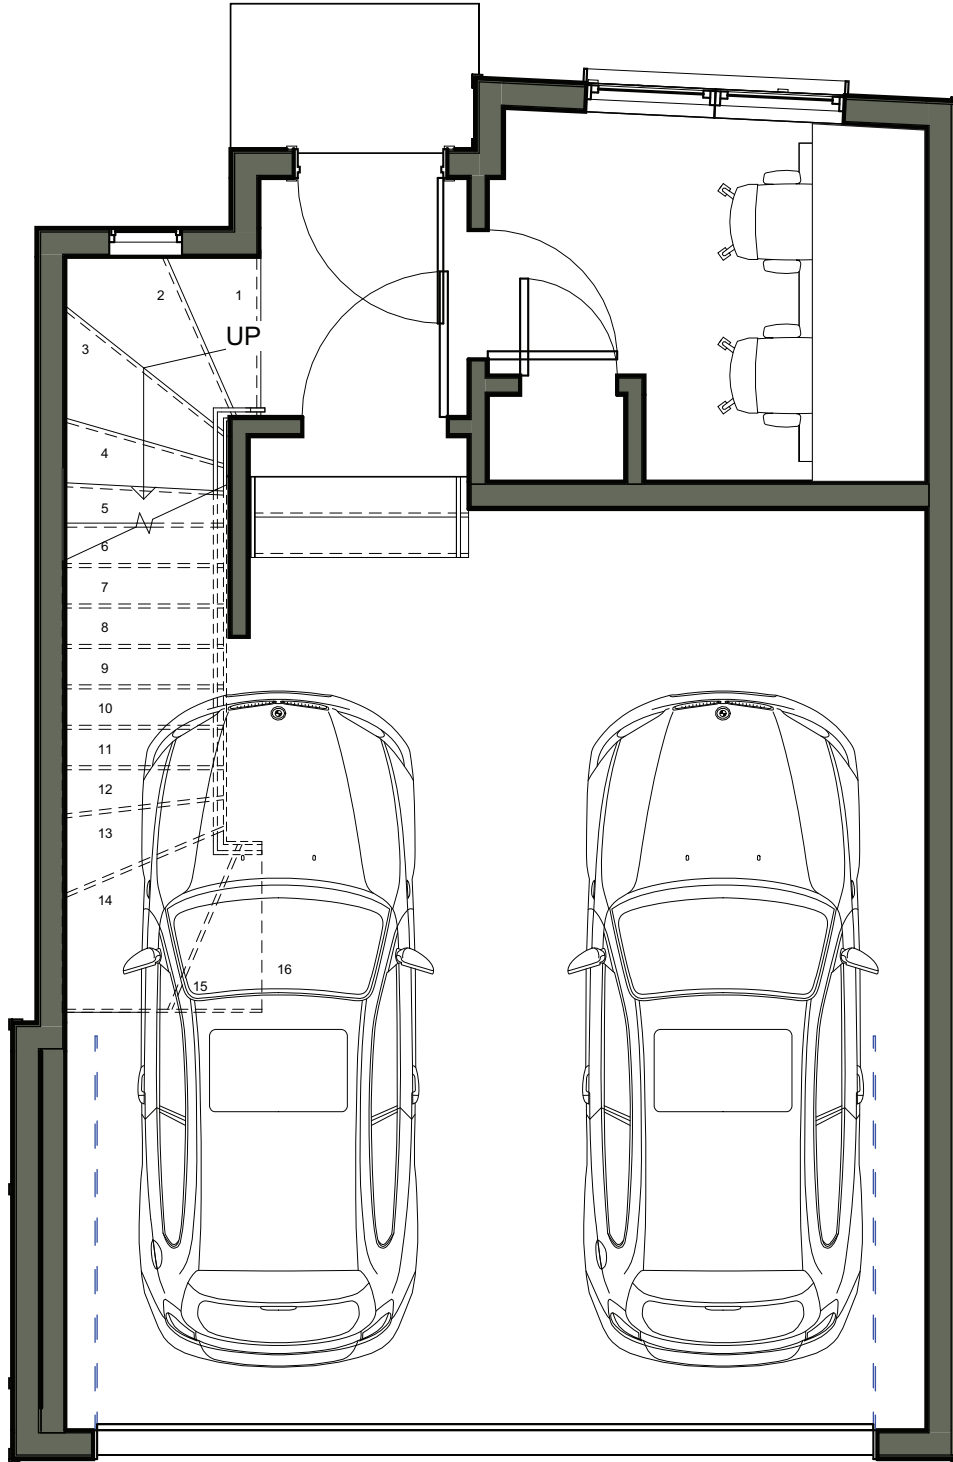

The Walnut

1,260 SqFt

2-3 Bedrooms
2.5 Bathrooms
2 Car Garage

Ground Floor

130 SqFt Conditioned
385 SqFt Garage

Margaret Davidson
Ashna Tipnis

Margaret: 615.804.0635
Ashna: 615.947.7230
Office: 615.475.5616
team@margaretandashnarealestate.com

The Walnut

1,260 SqFt

2-3 Bedrooms
2.5 Bathrooms
2 Car Garage

Second Floor
565 SqFt Conditioned

Margaret Davidson
Ashna Tipnis

Margaret: 615.804.0635
Ashna: 615.947.7230
Office: 615.475.5616
team@margaretandashnarealestate.com