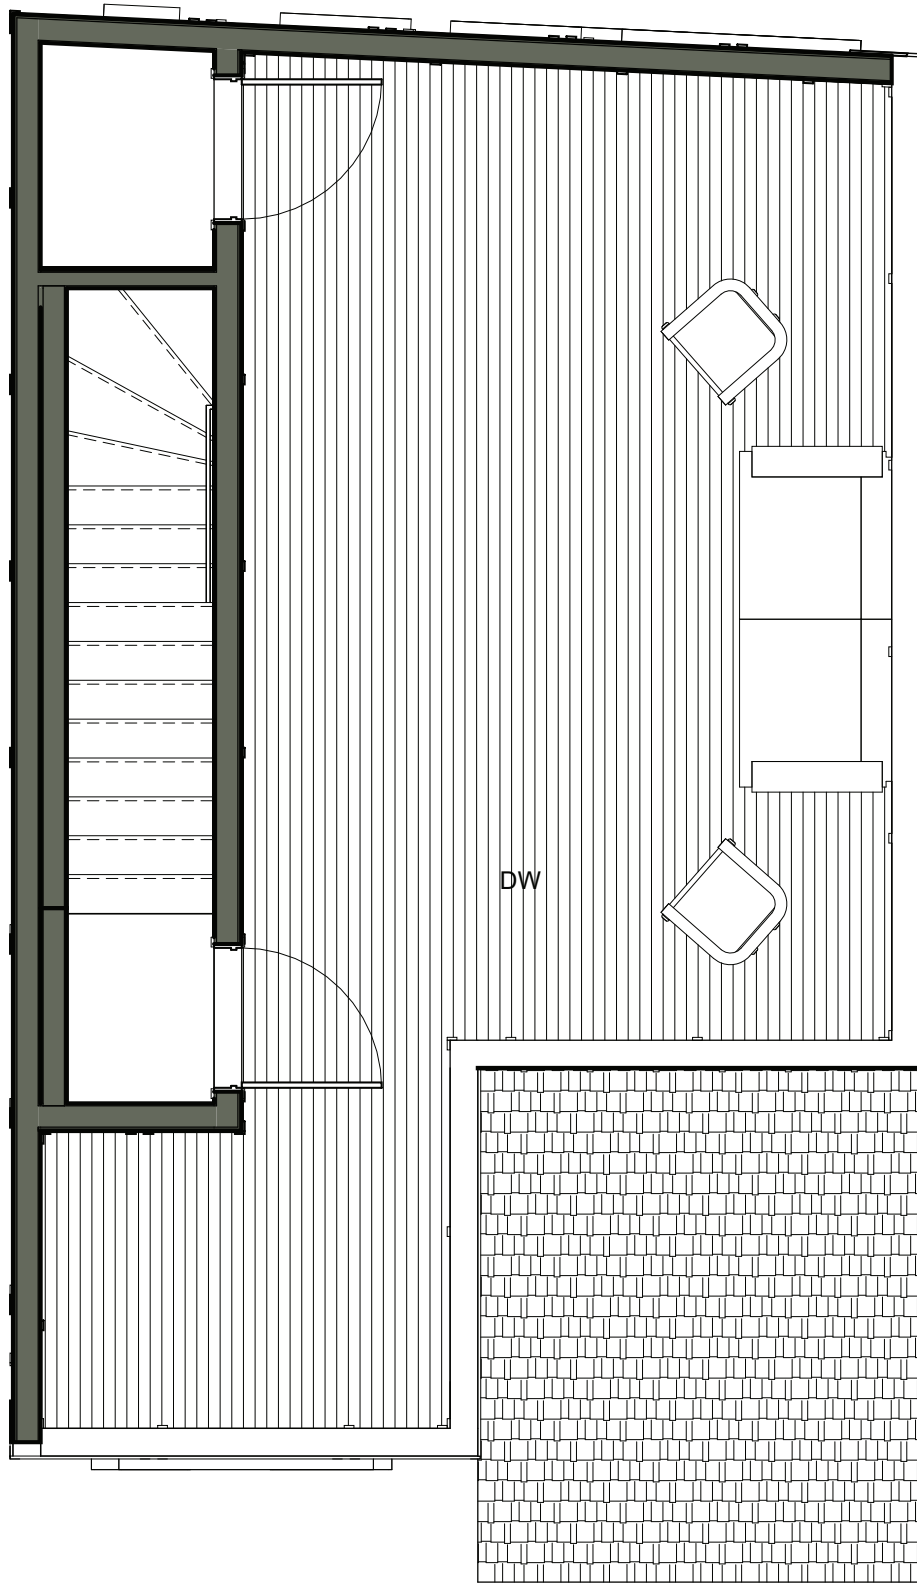

The Walnut

1,260 SqFt

2-3 Bedrooms
2.5 Bathrooms
2 Car Garage

Second Floor
565 SqFt Conditioned

Margaret Davidson
Ashna Tipnis

Margaret: 615.804.0635
Ashna: 615.947.7230
Office: 615.475.5616
team@margaretandashnarealestate.com

The Walnut

1,260 SqFt

2-3 Bedrooms
2.5 Bathrooms
2 Car Garage

Third Floor
565 SqFt Conditioned

Margaret Davidson
Ashna Tipnis

Margaret: 615.804.0635
Ashna: 615.947.7230
Office: 615.475.5616
team@margaretandashnarealestate.com

The Walnut

1,260 SqFt

2-3 Bedrooms
2.5 Bathrooms
2 Car Garage

Fourth Floor
390 SqFt Rooftop Deck

Margaret Davidson
Ashna Tipnis

Margaret: 615.804.0635
Ashna: 615.947.7230
Office: 615.475.5616
team@margaretandashnarealestate.com