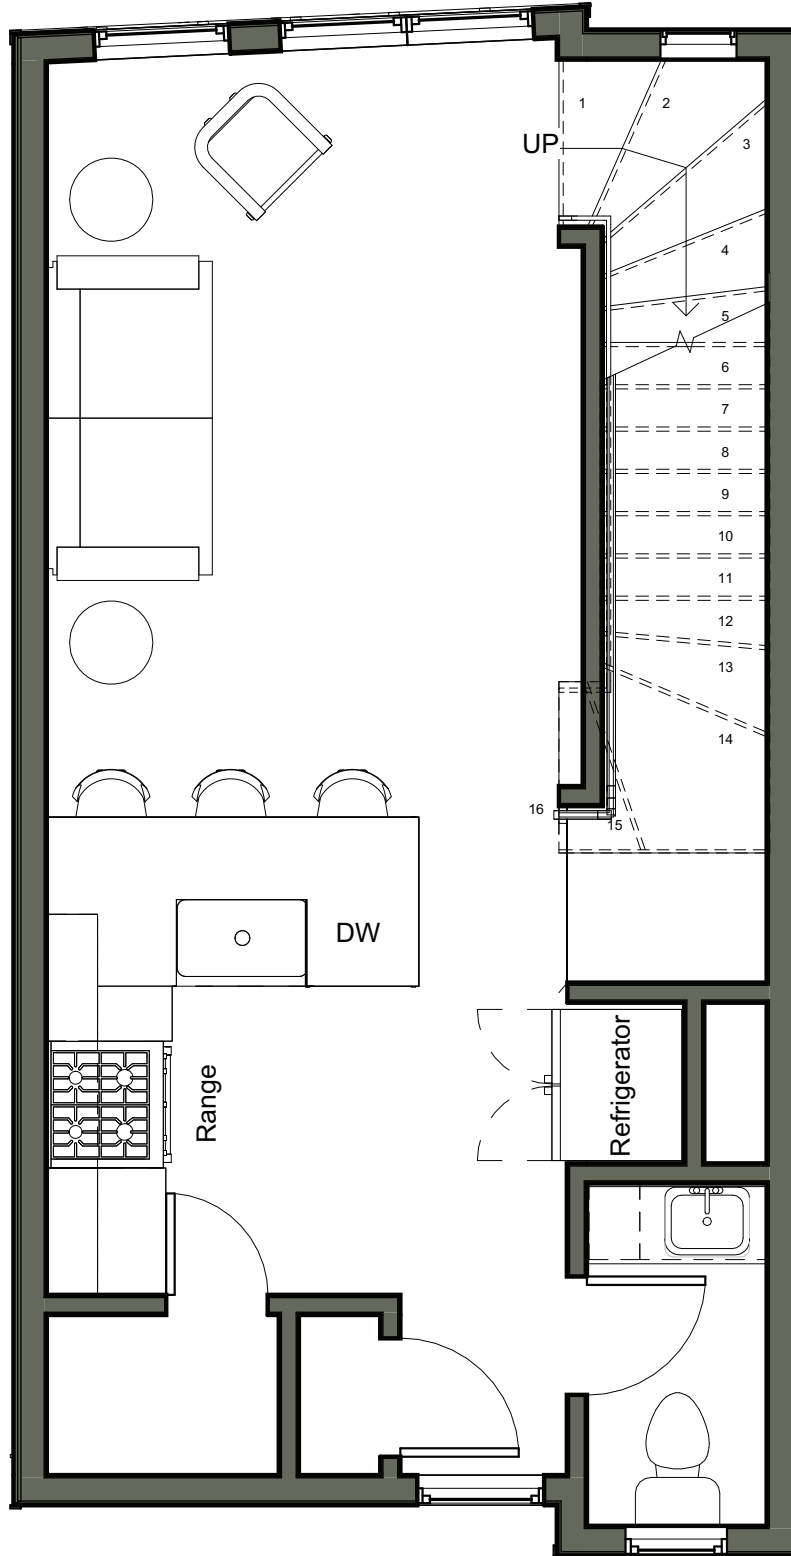

The Birch

1,000 SqFt

1-2 Bedrooms
1.5 Bathrooms
1 Car Garage

Ground Floor

110 SqFt Conditioned
310 SqFt Garage

Margaret Davidson
Ashna Tipnis

Margaret: 615.804.0635
Ashna: 615.947.7230
Office: 615.475.5616
team@margaretandashnarealestate.com

The Birch

1,000 SqFt

1-2 Bedrooms
1.5 Bathrooms
1 Car Garage

Second Floor
445 SqFt Conditioned

Margaret Davidson
Ashna Tipnis

Margaret: 615.804.0635
Ashna: 615.947.7230
Office: 615.475.5616
team@margaretandashnarealestate.com