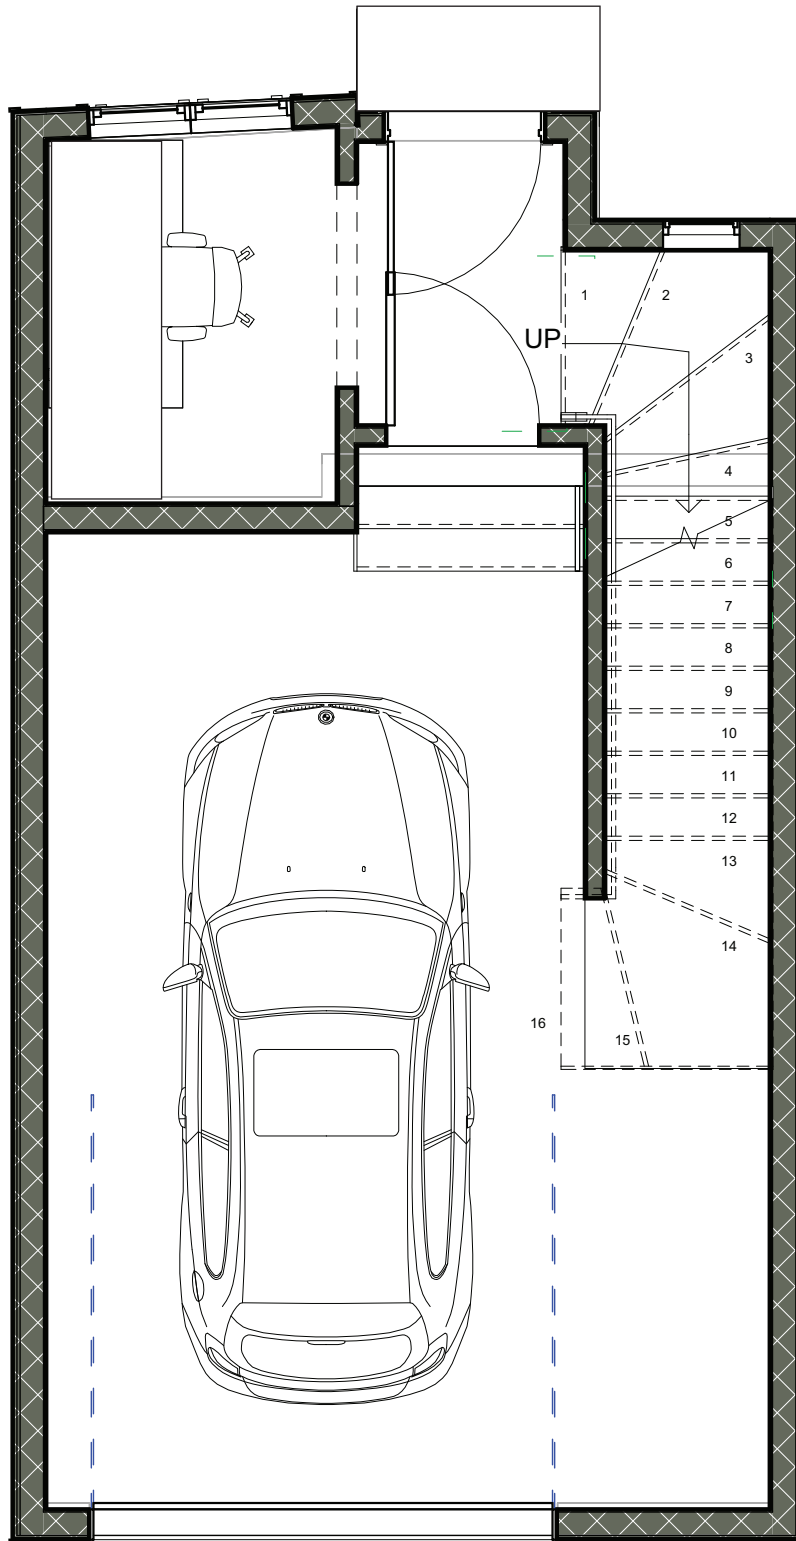

The Birch

1,000 SqFt

1-2 Bedrooms
1.5 Bathrooms
1 Car Garage

Ground Floor

110 SqFt Conditioned
310 SqFt Garage

Margaret Davidson
Ashna Tipnis

Margaret: 615.804.0635
Ashna: 615.947.7230
Office: 615.475.5616
team@margaretandashnarealestate.com