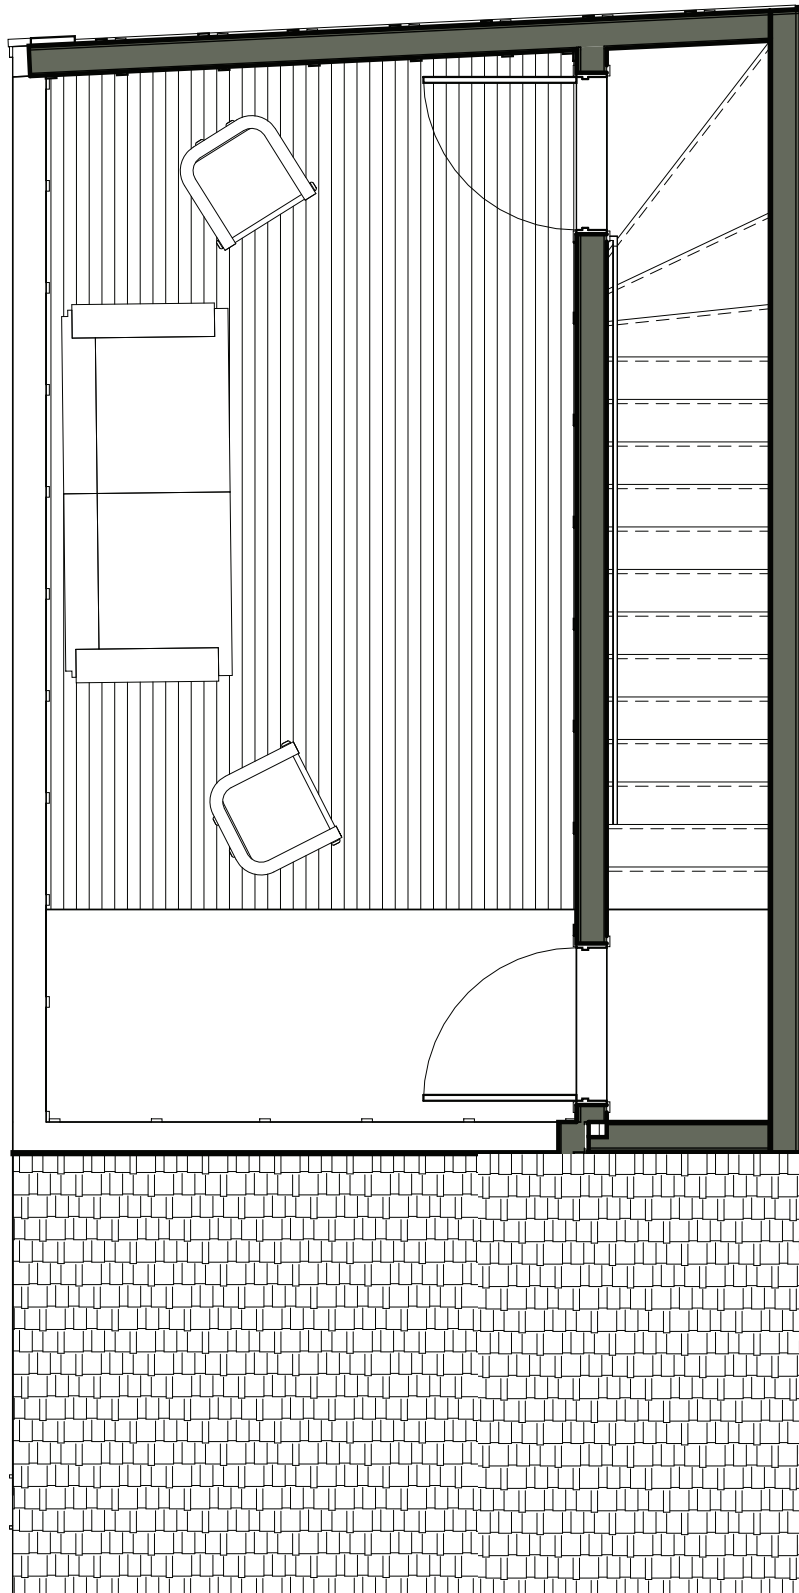

The Birch

1,000 SqFt

1-2 Bedrooms
1.5 Bathrooms
1 Car Garage

Third Floor
445 SqFt Conditioned

Margaret Davidson
Ashna Tipnis

Margaret: 615.804.0635
Ashna: 615.947.7230
Office: 615.475.5616
team@margaretandashnarealestate.com

The Birch

1,000 SqFt

1-2 Bedrooms
1.5 Bathrooms
1 Car Garage

Fourth Floor
260 SqFt Rooftop Deck

Margaret Davidson
Ashna Tipnis

Margaret: 615.804.0635
Ashna: 615.947.7230
Office: 615.475.5616
team@margaretandashnarealestate.com