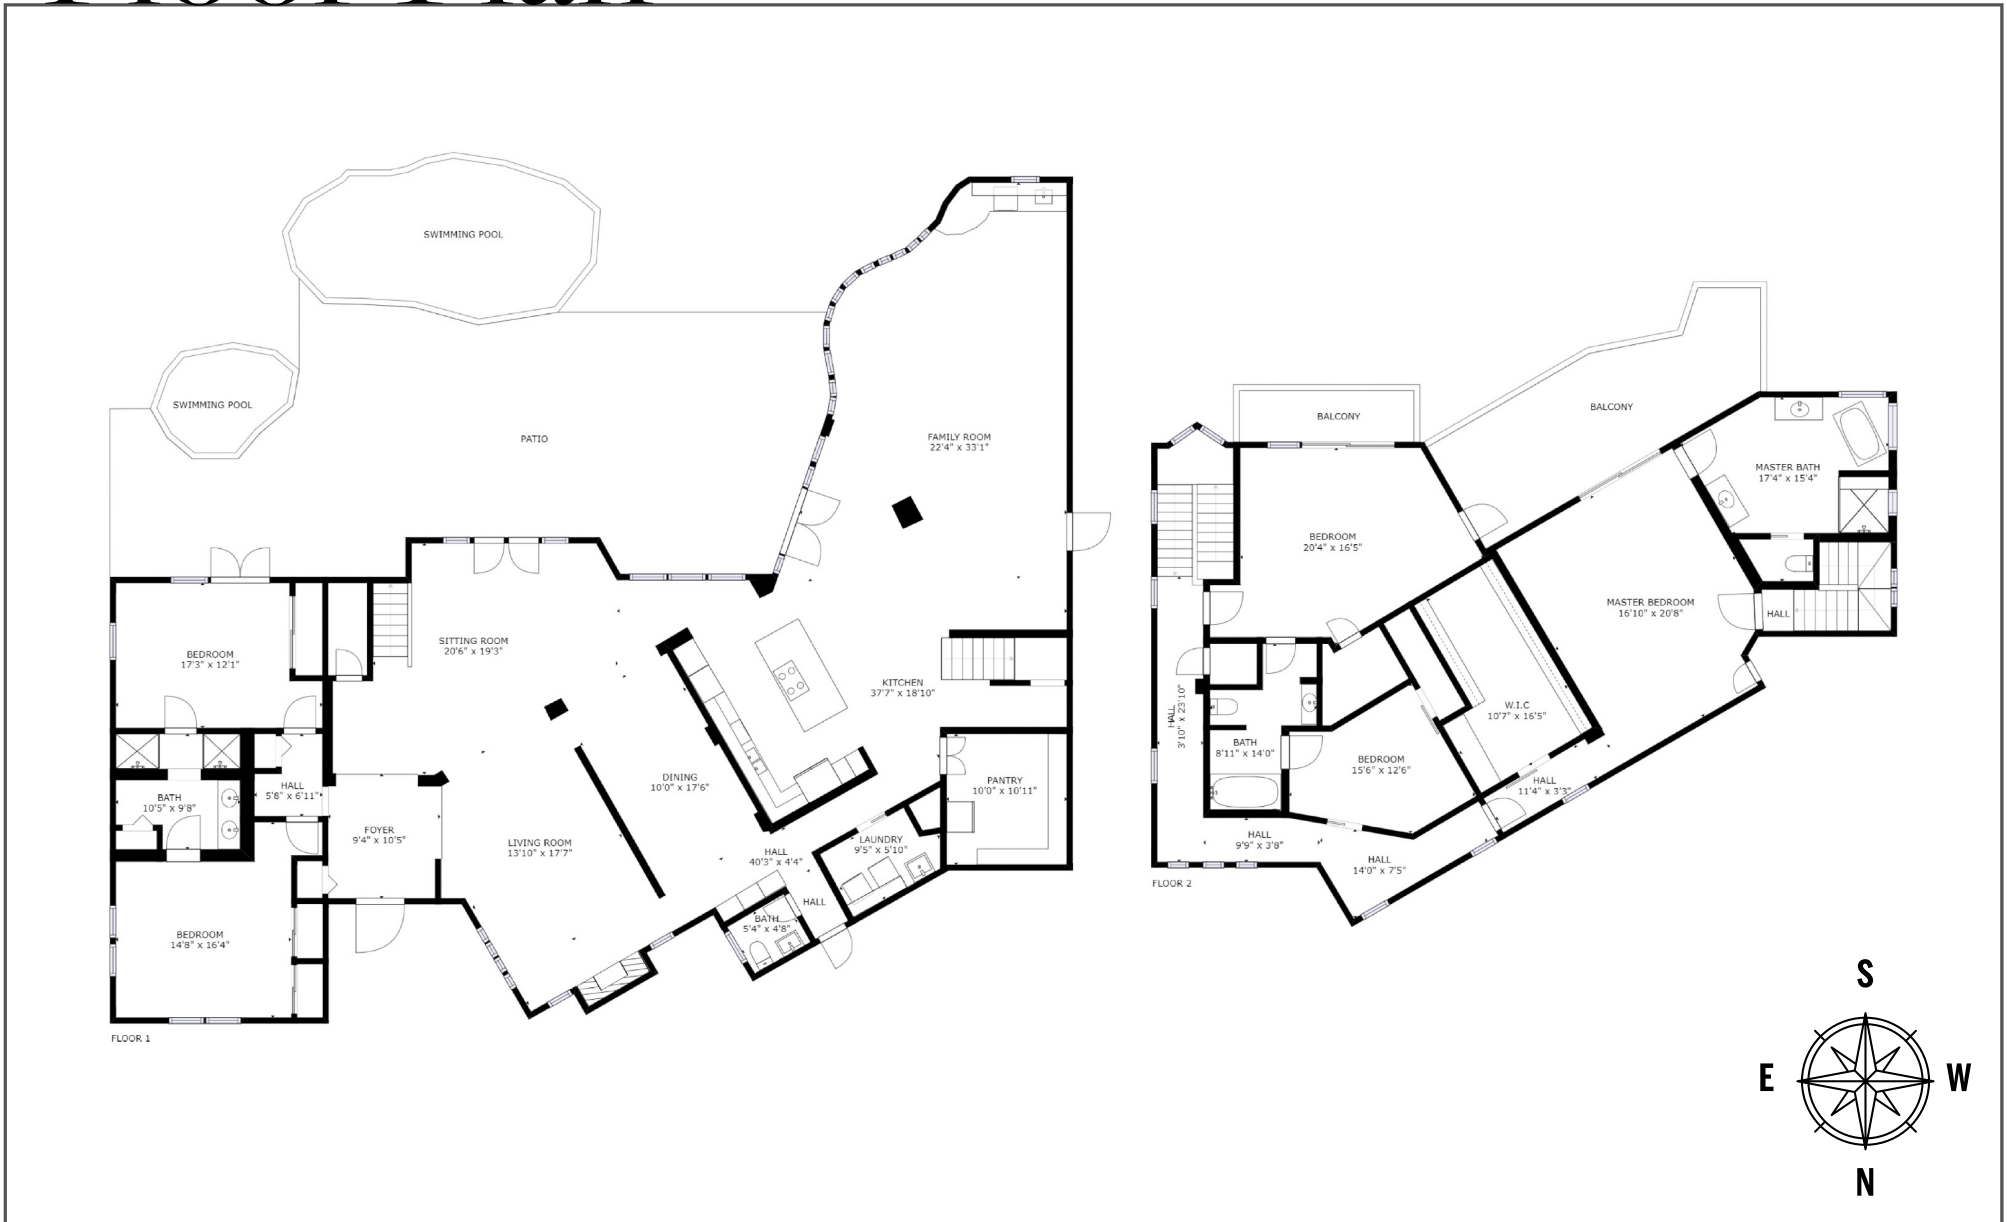

# Floor Plan

1776 CHUCUNANTAH ROAD | COCONUT GROVE

5 BEDS / 3.5 BATH / 5,292 SF / 13,000 SF LOT