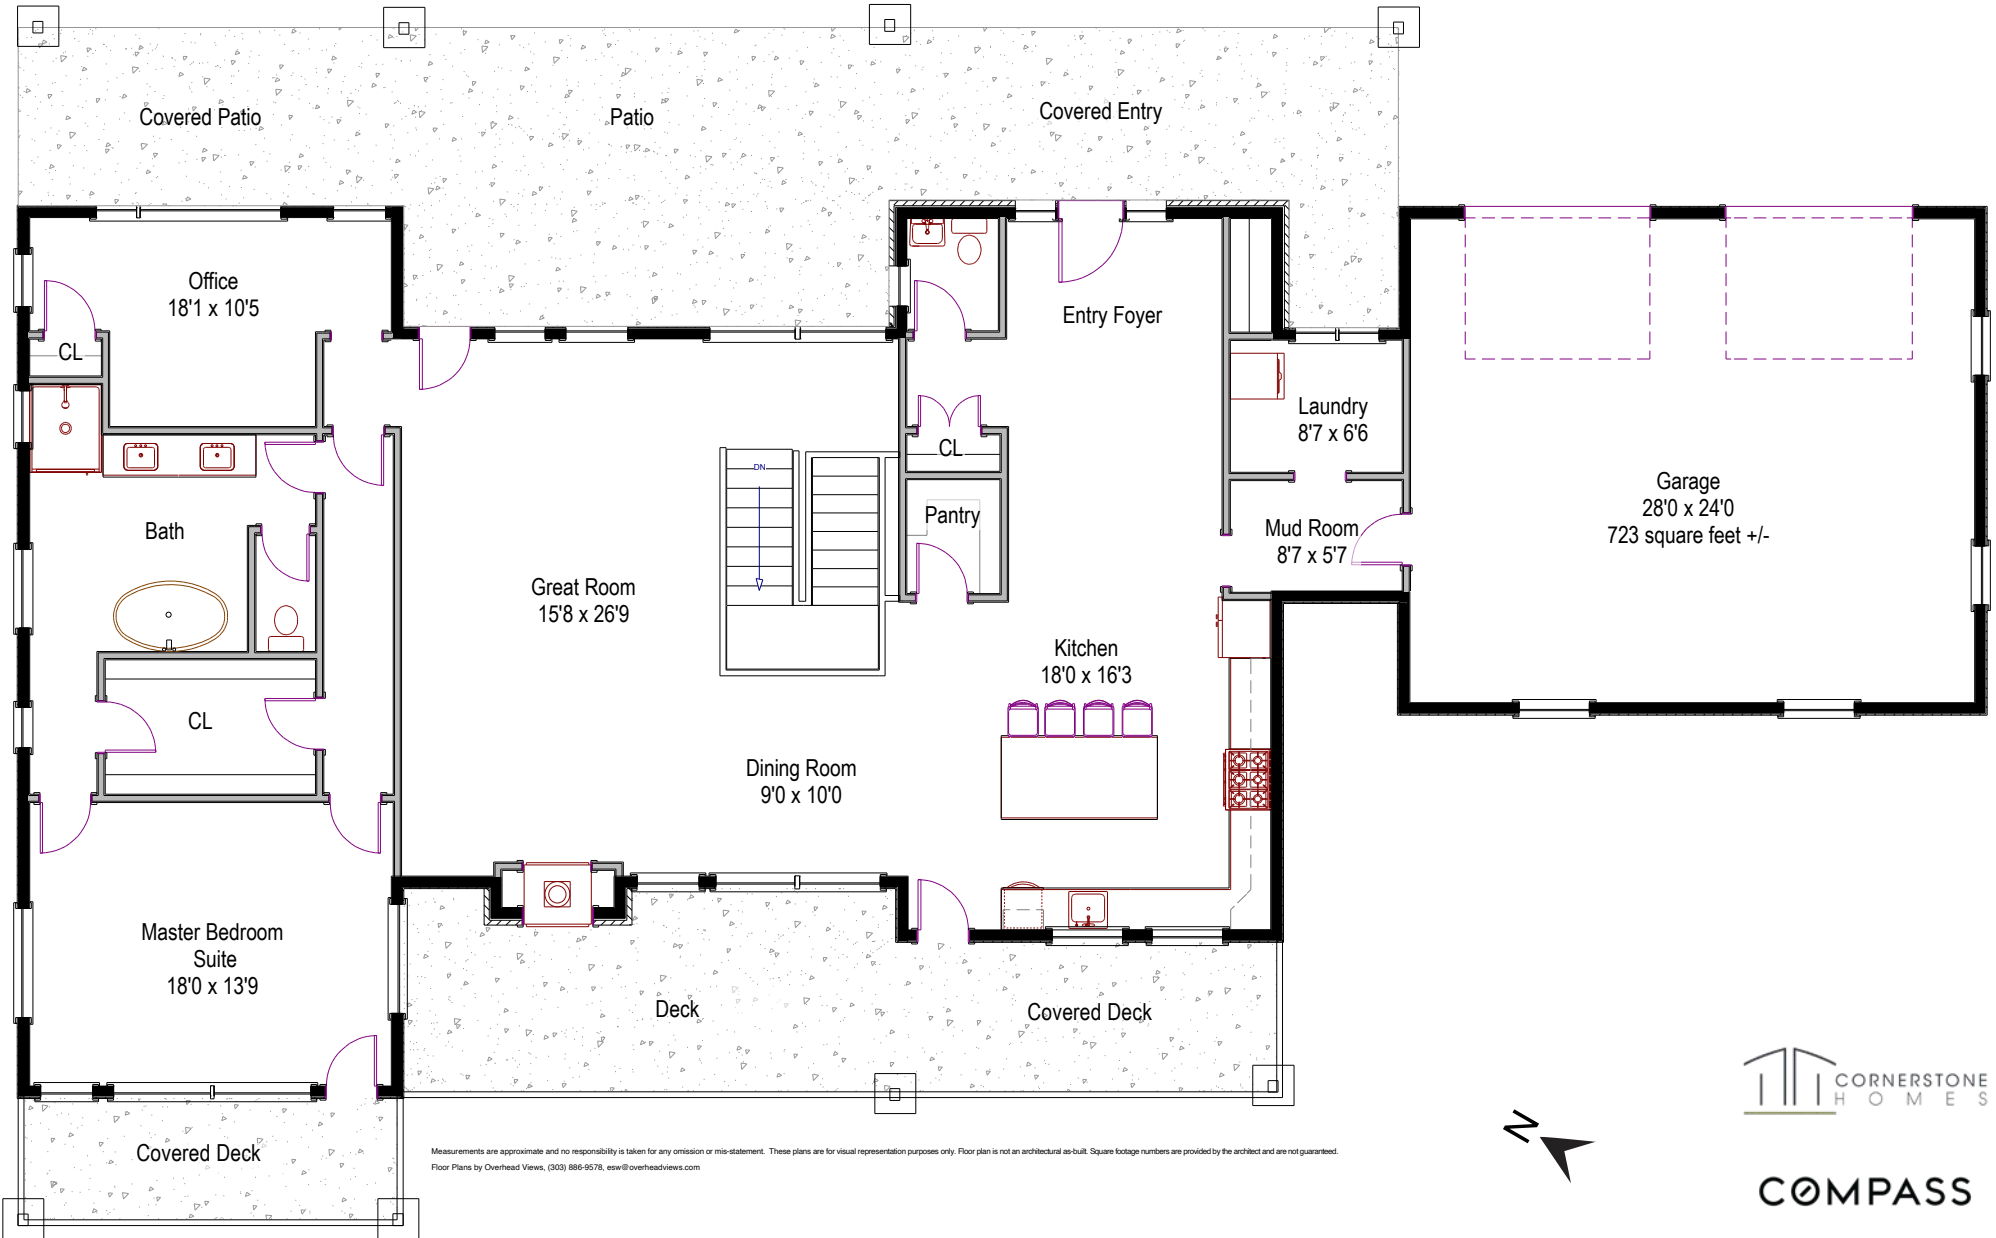

25 RIDGE VIEW ROAD

MAIN LEVEL - 2280 SF +/-