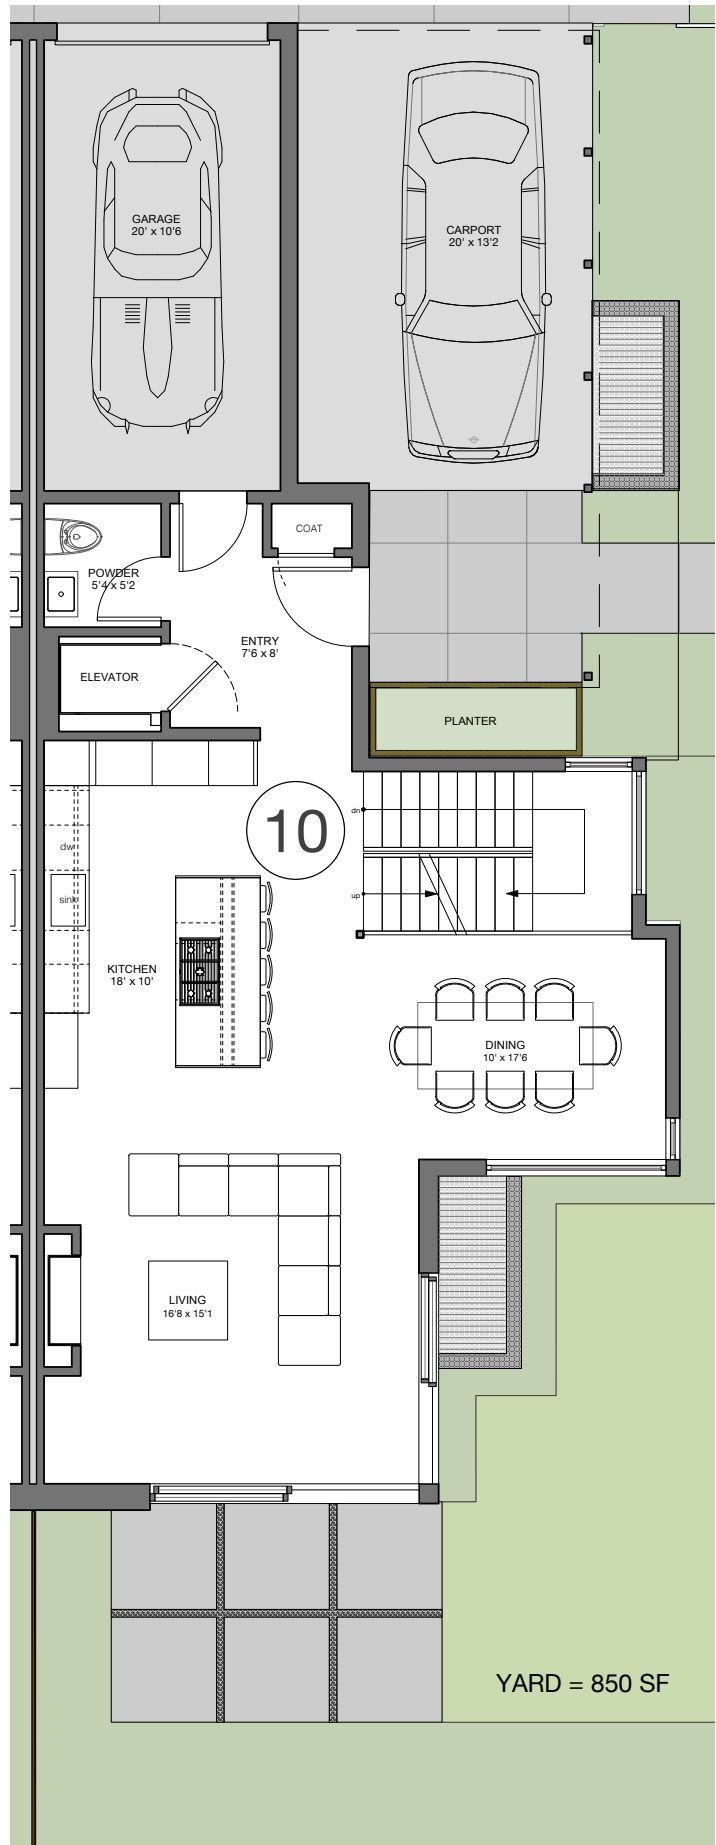

ODONATA

RESIDENCE 10

FIRST FLOOR - 941 SF +/-

OFFERED EXCLUSIVELY BY:

Patrick T. Brown
Patrick Brown Group
303-819-2374
patrick@patrickbrowngroup.com
www.patrickbrowngroup.com

PATRICK BROWN
GROUP

ODONATA

RESIDENCE 10

SECOND FLOOR - 1065 SF +/-

OFFERED EXCLUSIVELY BY:

Patrick T. Brown
Patrick Brown Group
303-819-2374
patrick@patrickbrowngroup.com
www.patrickbrowngroup.com

PATRICK BROWN
GROUP

ODONATA

RESIDENCE 10
BASEMENT - 1623 SF +/-

OFFERED EXCLUSIVELY BY:

Patrick T. Brown
Patrick Brown Group
303-819-2374
patrick@patrickbrowngroup.com
www.patrickbrowngroup.com

PATRICK BROWN
GROUP

ODONATA

RESIDENCE 10

ROOF DECK - 909 SF +/-

OFFERED EXCLUSIVELY BY: