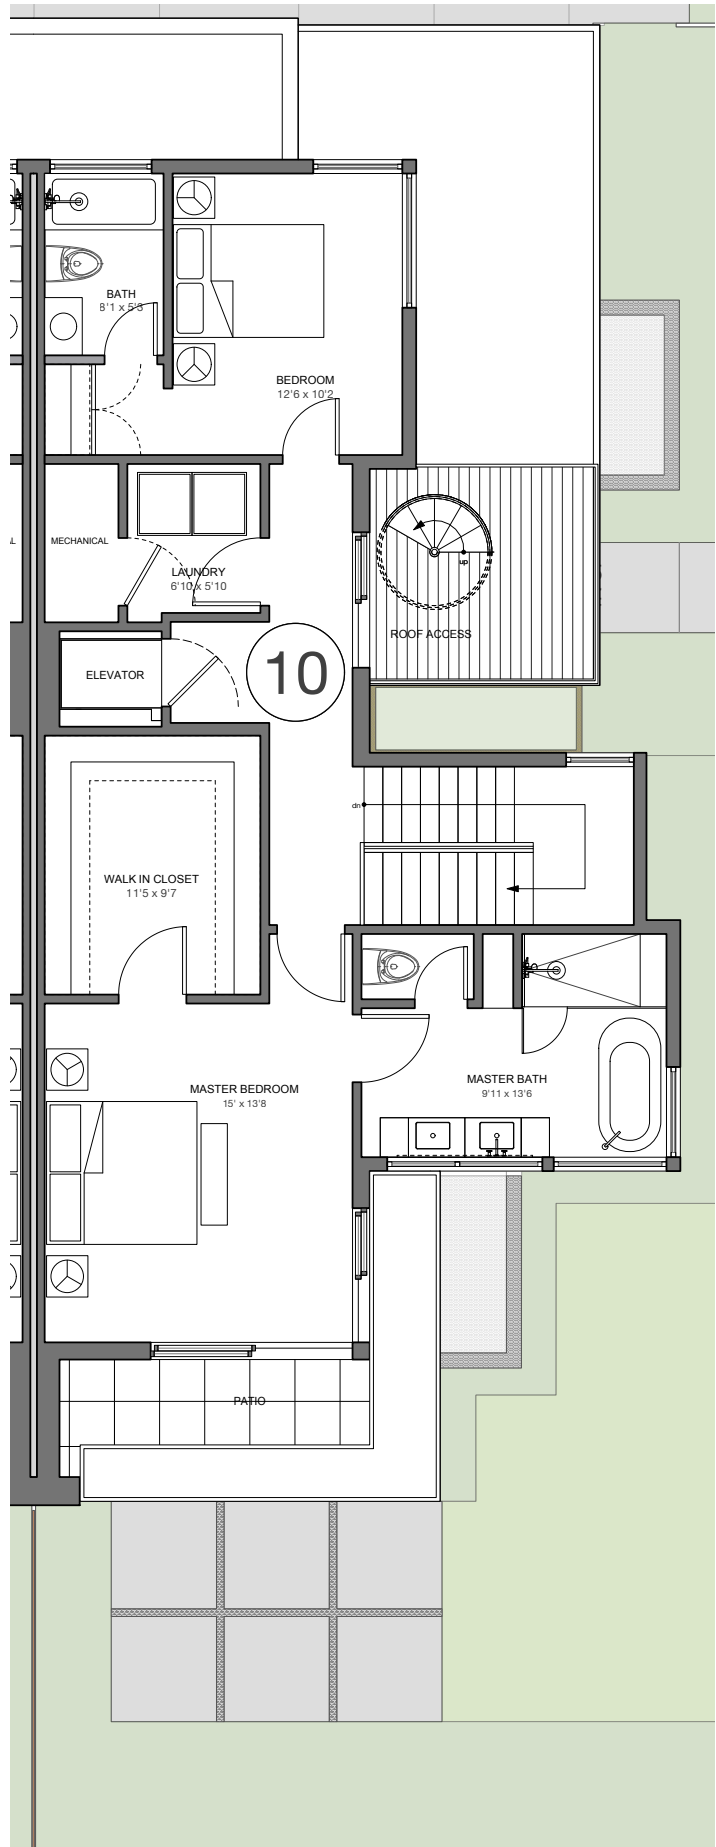

ODONATA

RESIDENCE 10

FIRST FLOOR - 941 SF +/-

OFFERED EXCLUSIVELY BY:

Patrick T. Brown
Patrick Brown Group
303-819-2374
patrick@patrickbrowngroup.com
www.patrickbrowngroup.com

PATRICK BROWN
GROUP

ODONATA

RESIDENCE 10

SECOND FLOOR - 1065 SF +/-

OFFERED EXCLUSIVELY BY:

Patrick T. Brown
Patrick Brown Group
303-819-2374
patrick@patrickbrowngroup.com
www.patrickbrowngroup.com

PATRICK BROWN
GROUP

ODONATA

RESIDENCE 10
BASEMENT - 1623 SF +/-

OFFERED EXCLUSIVELY BY:

Patrick T. Brown
Patrick Brown Group
303-819-2374
patrick@patrickbrowngroup.com
www.patrickbrowngroup.com

PATRICK BROWN
GROUP

ODONATA

RESIDENCE 10

ROOF DECK - 909 SF +/-

OFFERED EXCLUSIVELY BY: