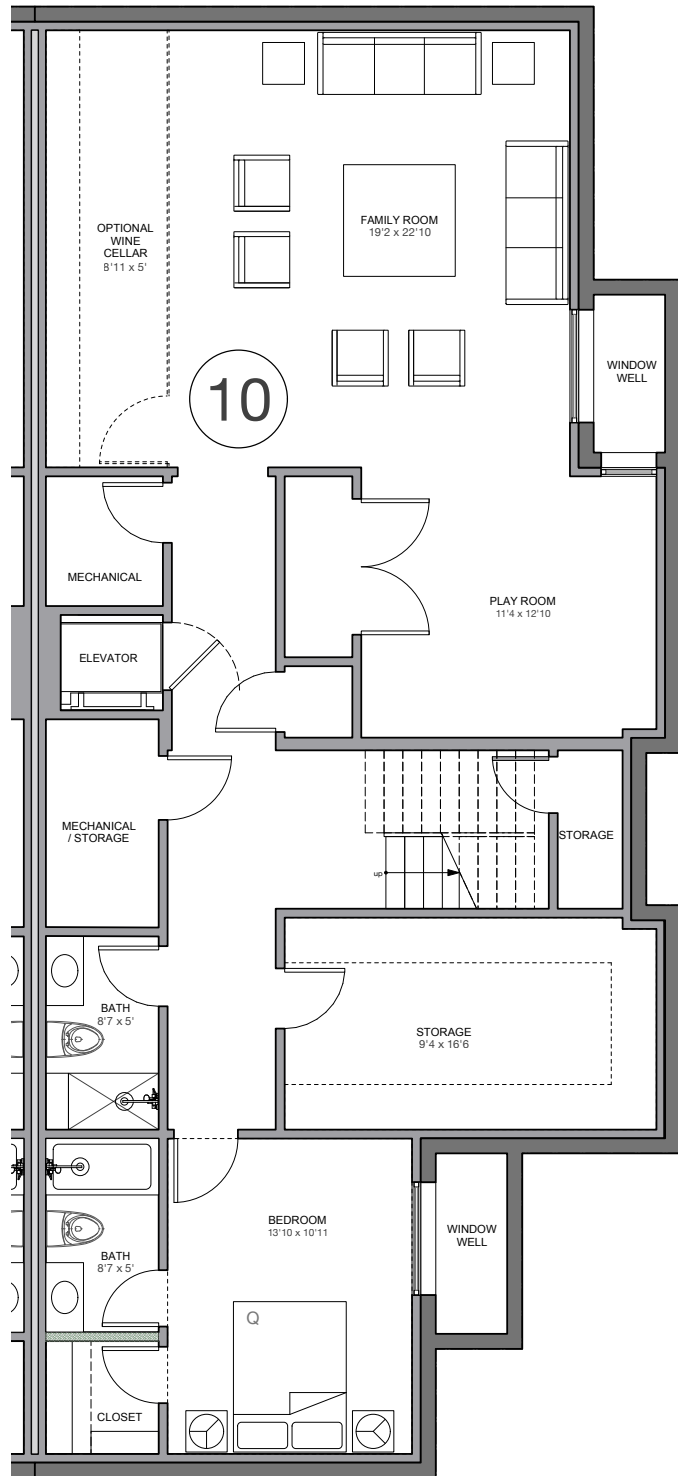

ODONATA

RESIDENCE 10

FIRST FLOOR - 941 SF +/-

OFFERED EXCLUSIVELY BY:

Patrick T. Brown
Patrick Brown Group
303-819-2374
patrick@patrickbrowngroup.com
www.patrickbrowngroup.com

PATRICK BROWN
GROUP

ODONATA

RESIDENCE 10

SECOND FLOOR - 1065 SF +/-

OFFERED EXCLUSIVELY BY:

Patrick T. Brown
Patrick Brown Group
303-819-2374
patrick@patrickbrowngroup.com
www.patrickbrowngroup.com

PATRICK BROWN
GROUP

ODONATA

RESIDENCE 10
BASEMENT - 1623 SF +/-

OFFERED EXCLUSIVELY BY:

Patrick T. Brown
Patrick Brown Group
303-819-2374
patrick@patrickbrowngroup.com
www.patrickbrowngroup.com

PATRICK BROWN
GROUP

ODONATA

RESIDENCE 10

ROOF DECK - 909 SF +/-

OFFERED EXCLUSIVELY BY: