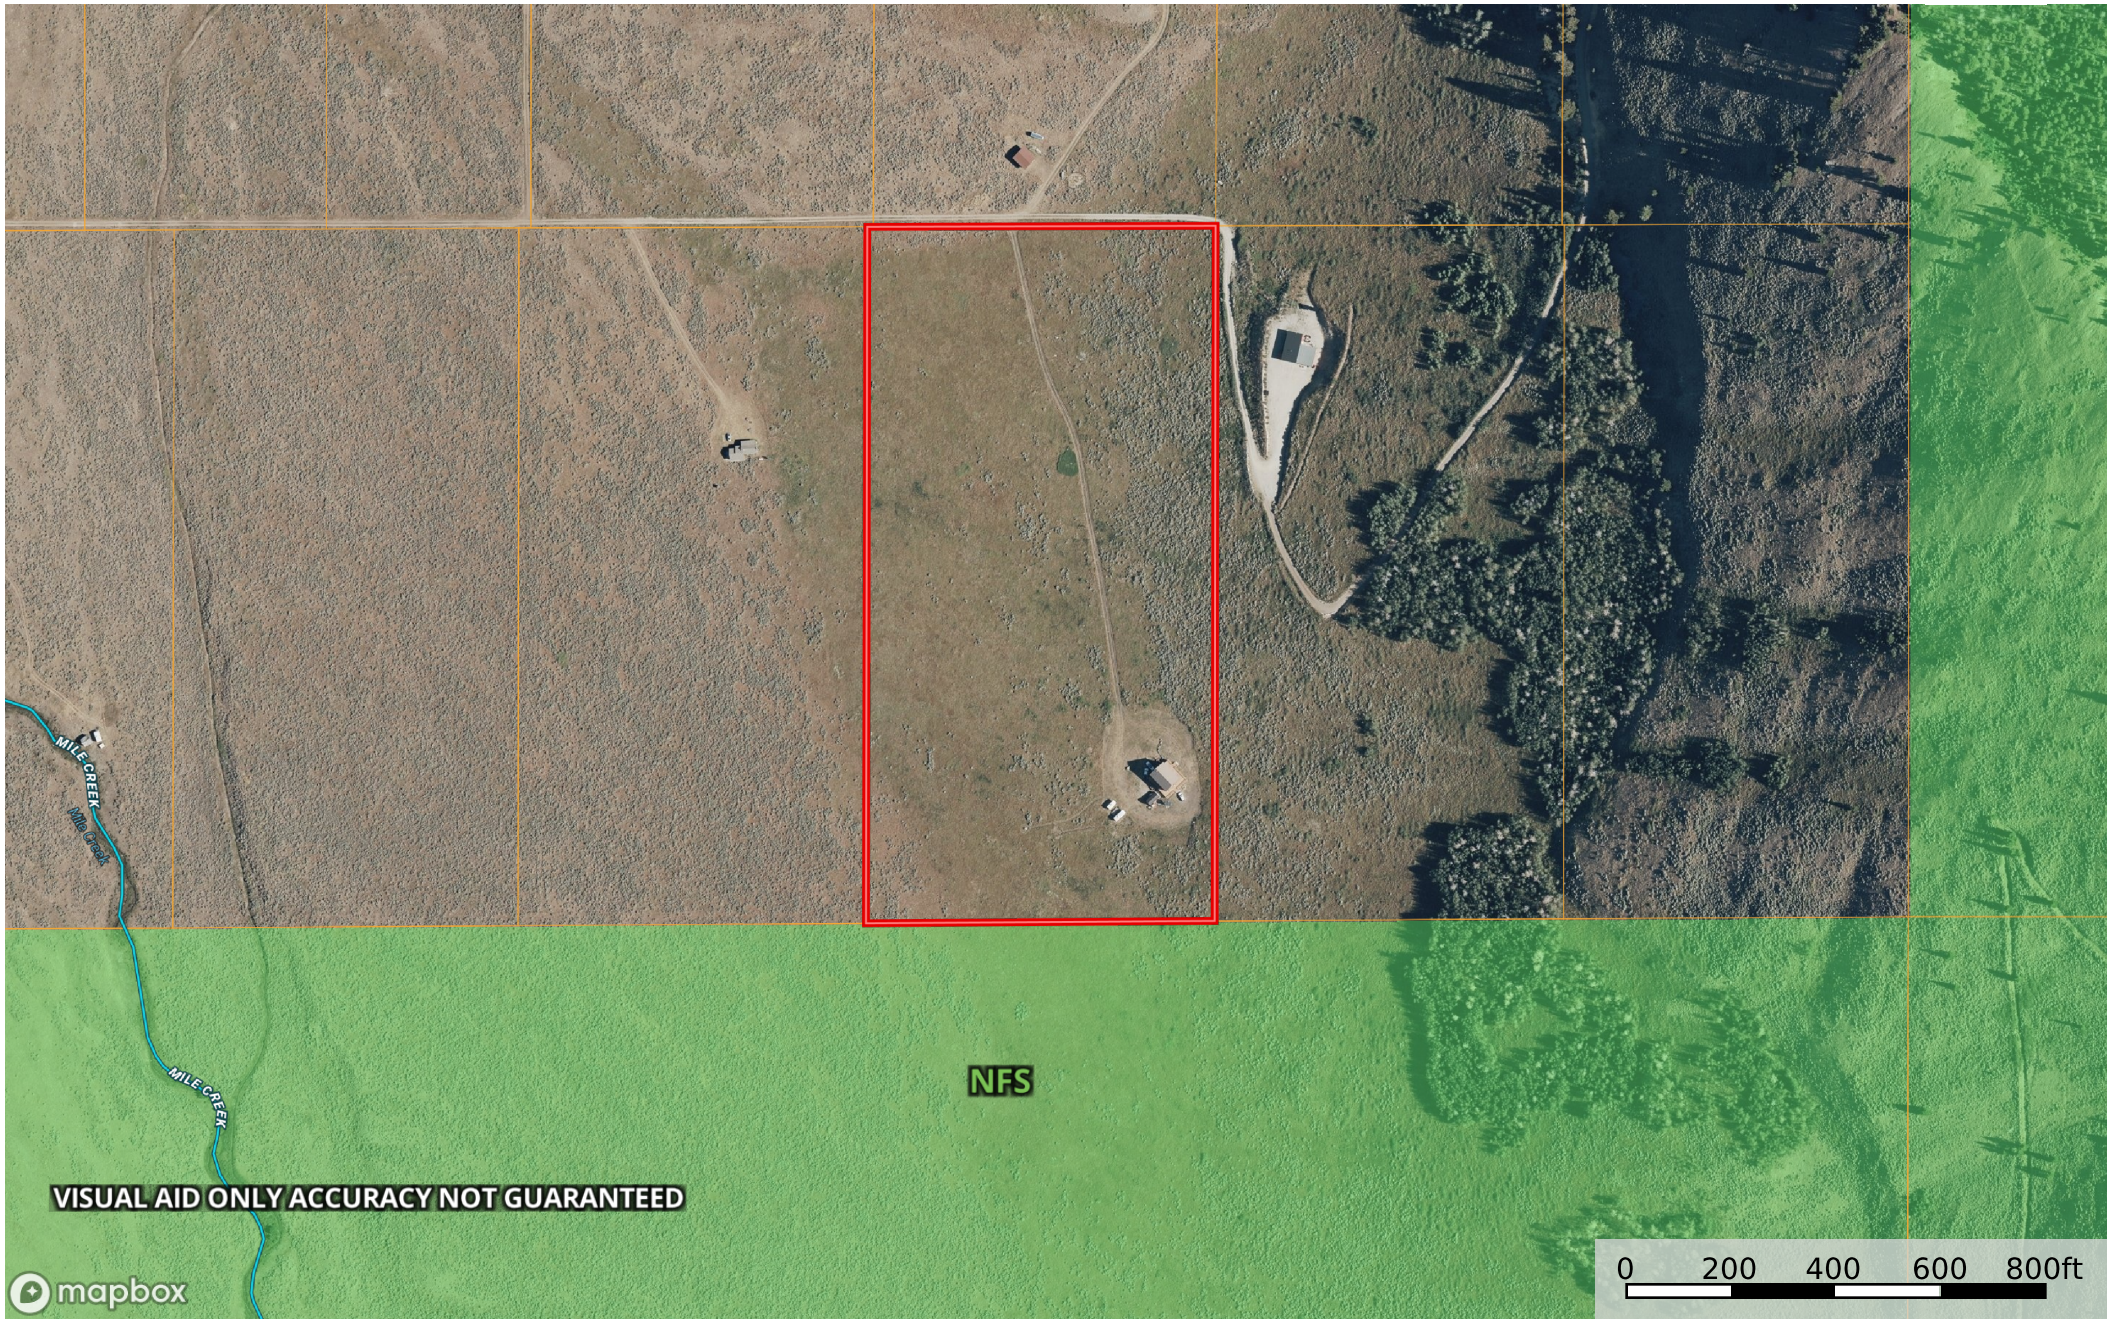

224 Slide Rock Road

Madison County, Montana, 21 AC +/-

VISUAL AID ONLY ACCURACY NOT GUARANTEED

- Boundary
- Forest Service
- State Land
- Fish and Wildlife
- National Park
- Other
- BLM
- Local Government
- Conservation Easements
- Stream, Intermittent
- River/Creek
- Water Body