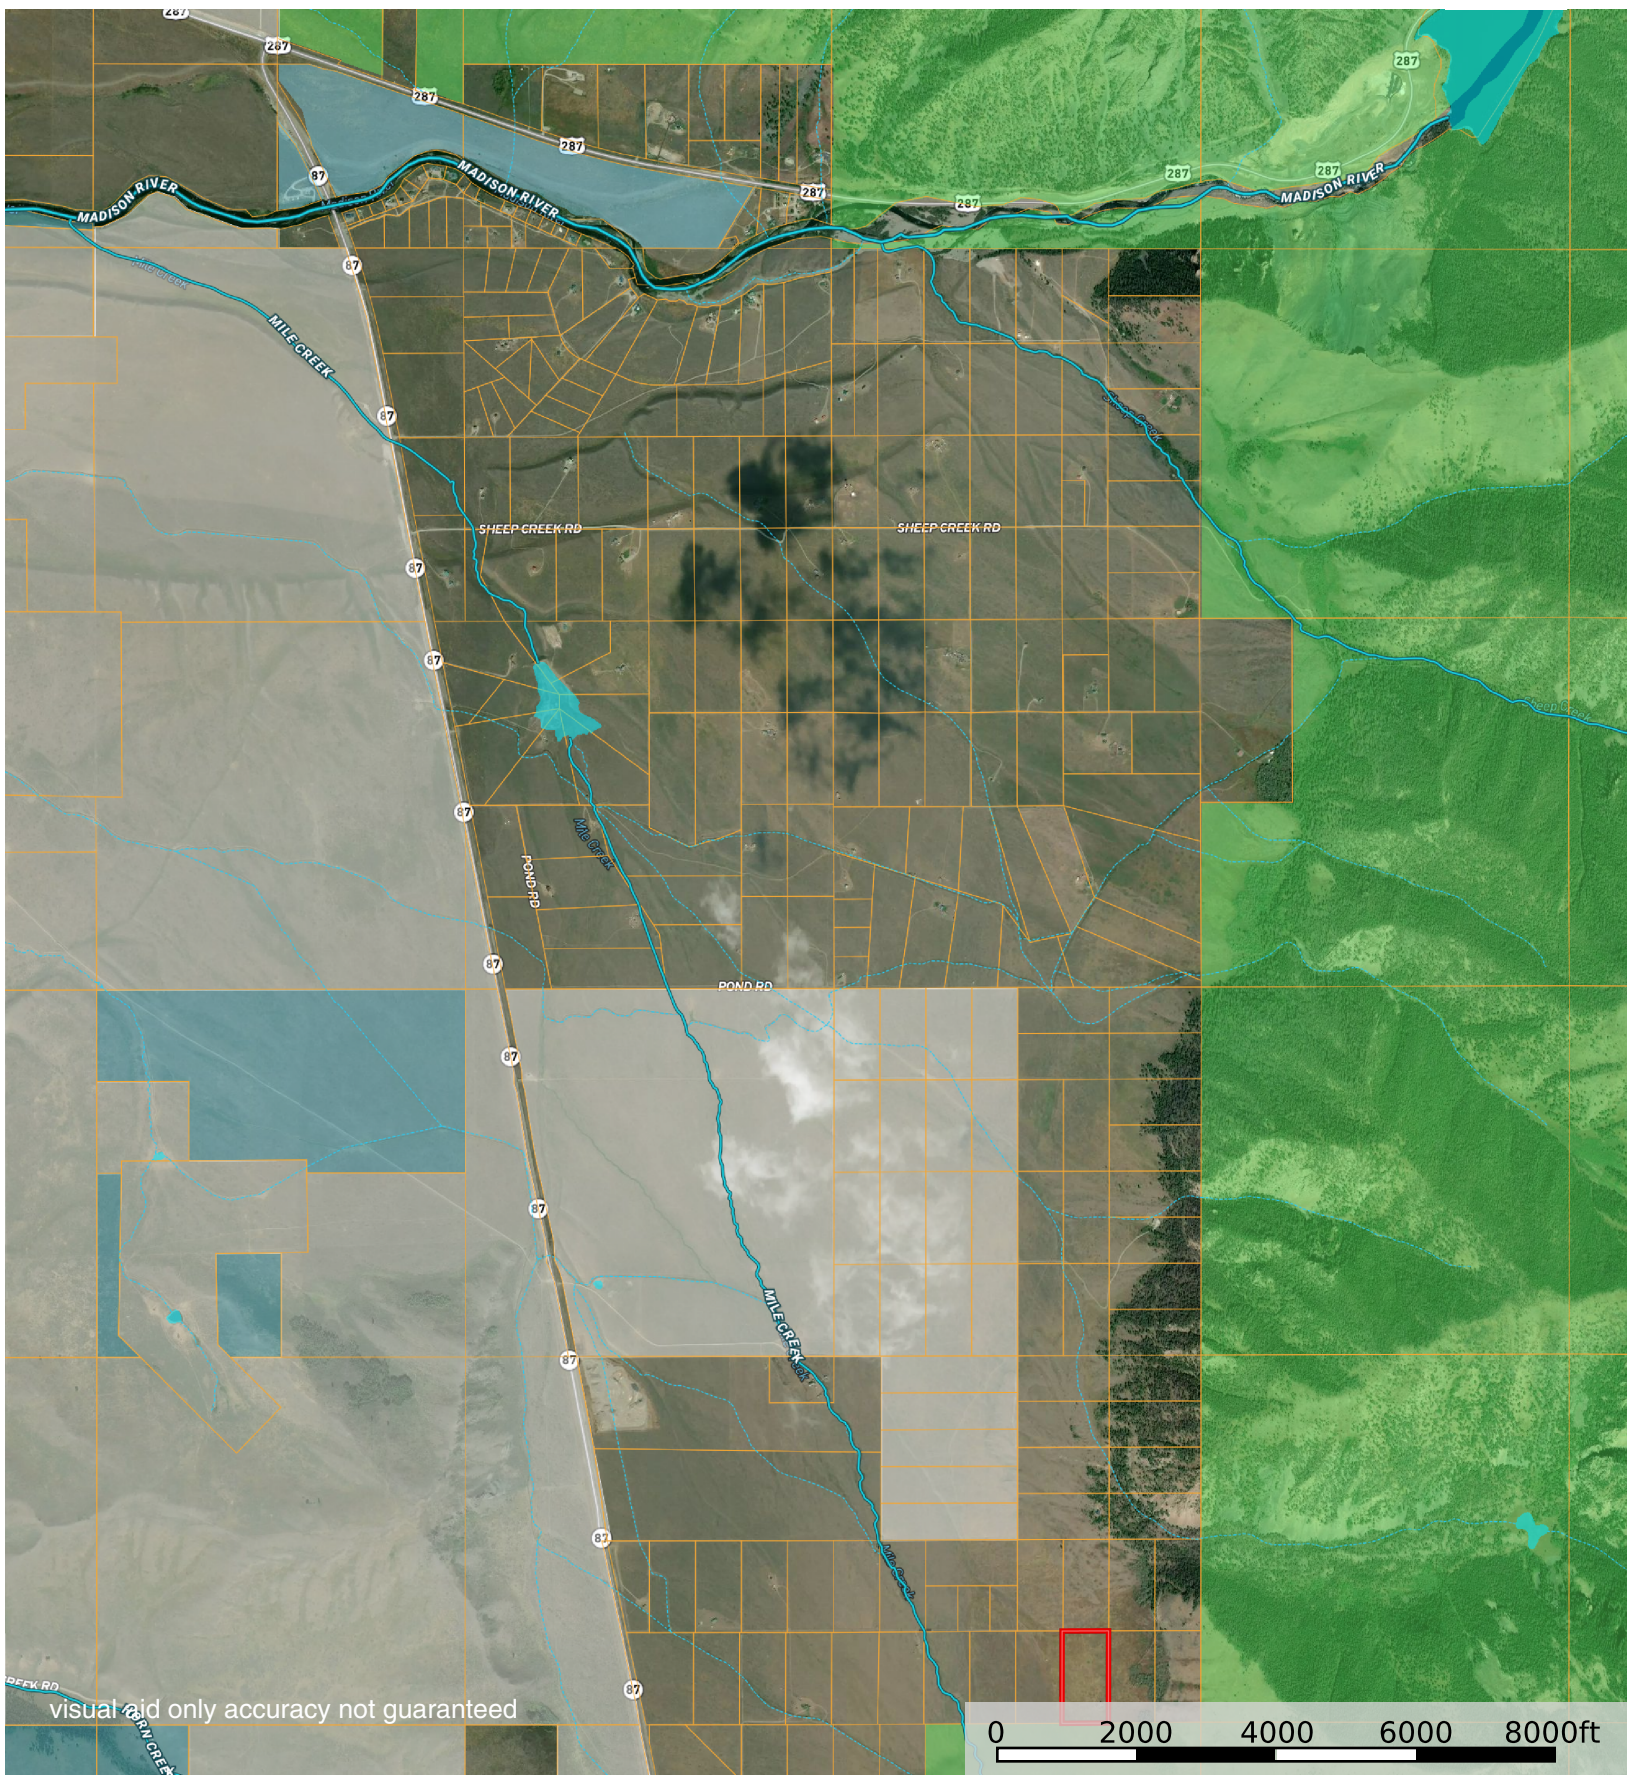

# 224 Slide Rock Road

Madison County, Montana, 21 AC +/-

visual aid only accuracy not guaranteed

- Boundary
- Forest Service
- State Land
- Fish and Wildlife
- National Park
- Other
- BLM
- Local Government
- Conservation Easements
- Stream, Intermittent
- River/Creek
- Water Body