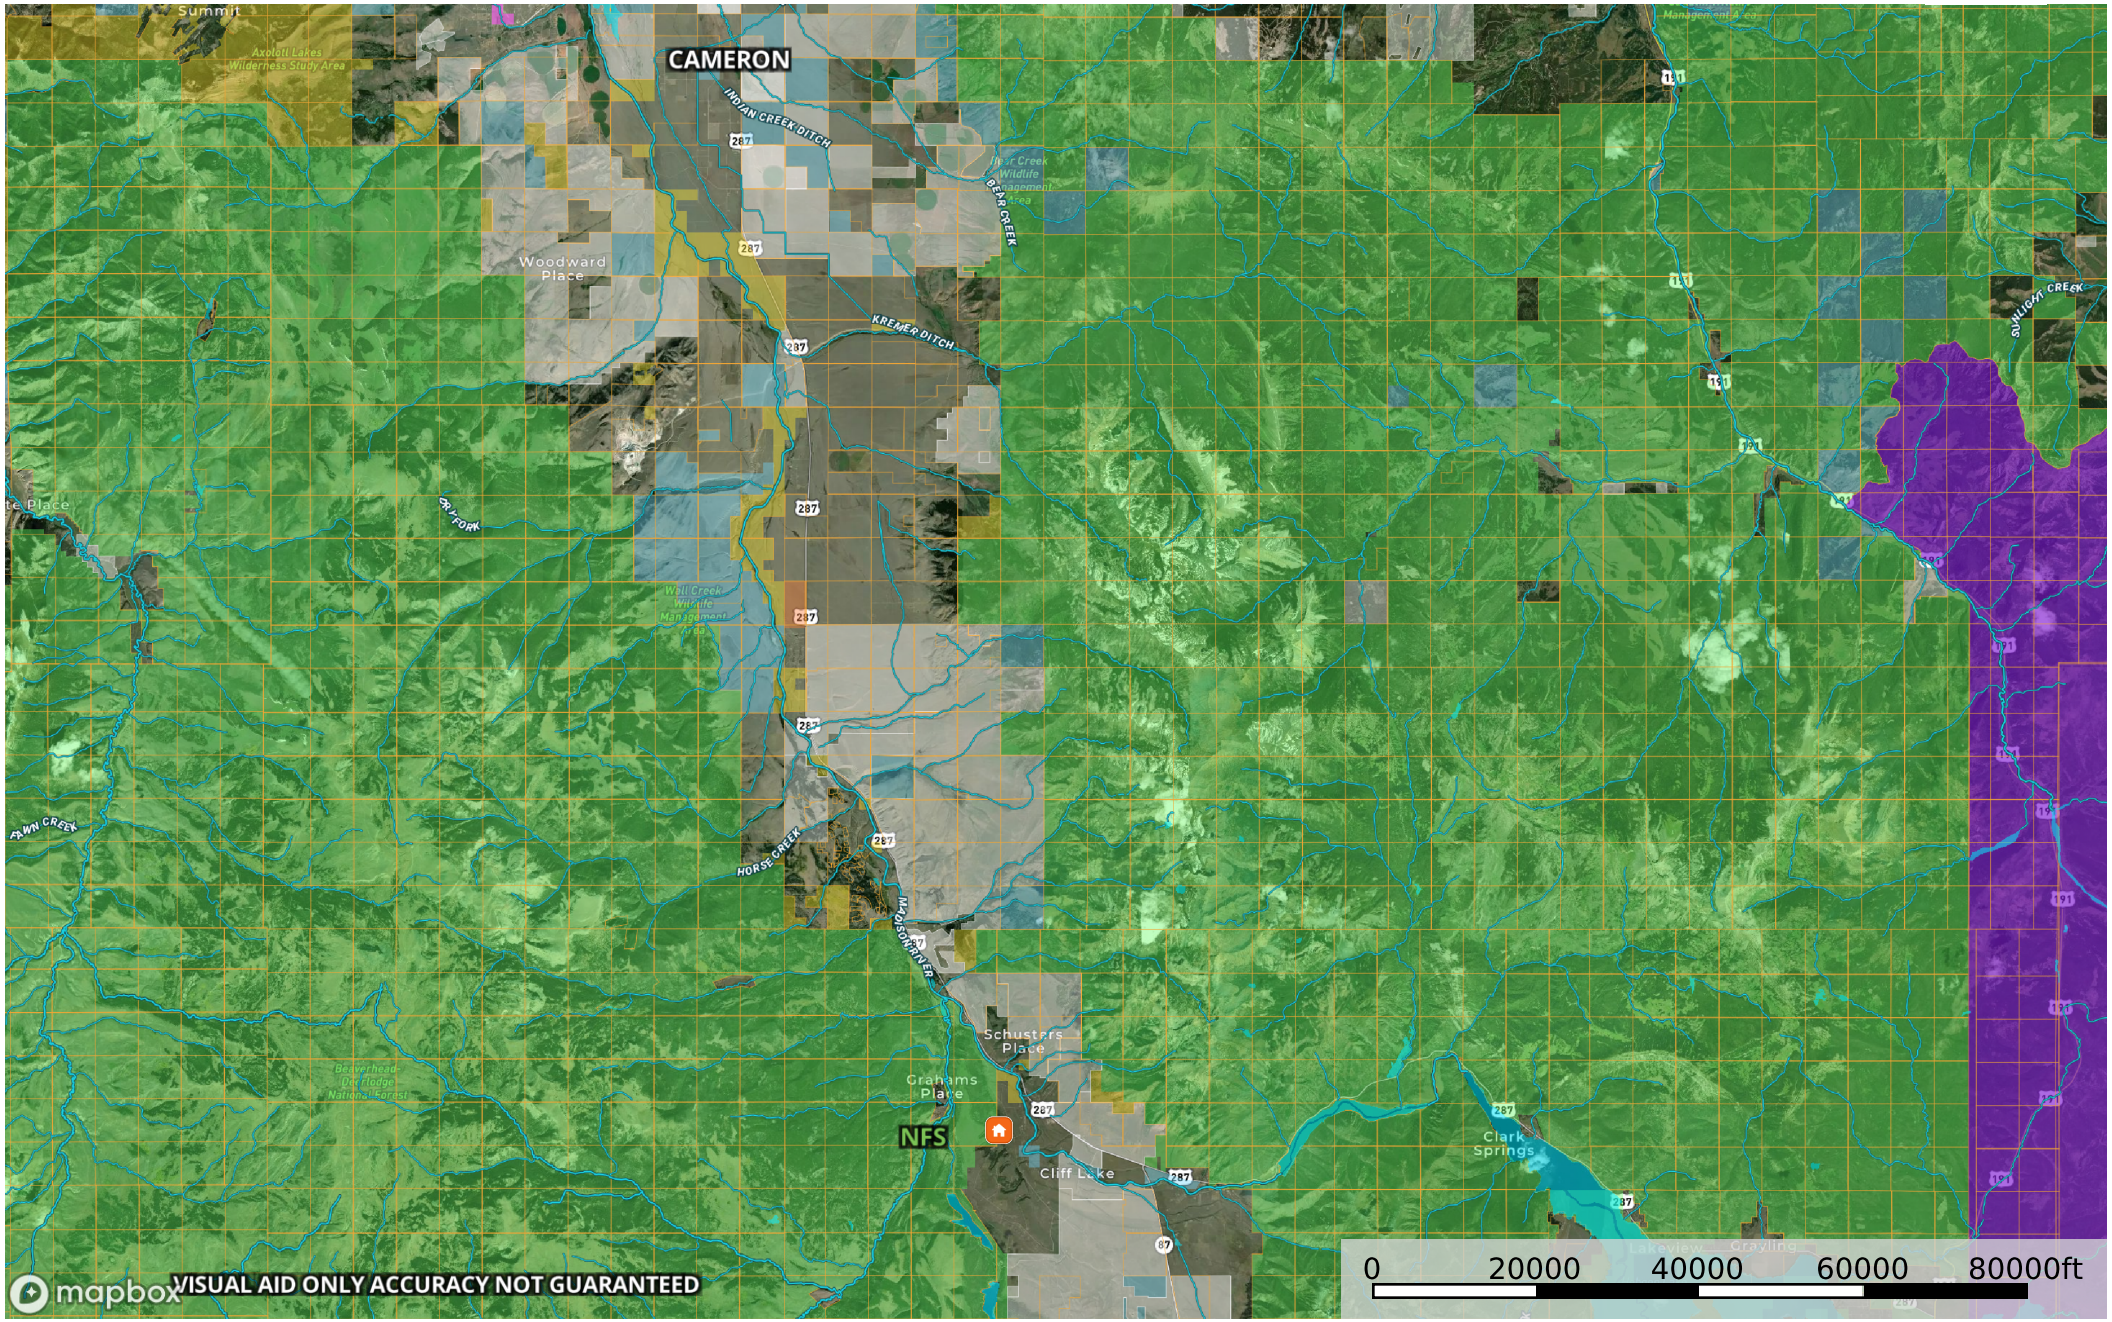

376 Sundance Bench Road

Madison County, Montana, 20.68 AC +/-

mapbox VISUAL AID ONLY ACCURACY NOT GUARANTEED

- House
- Boundary
- Forest Service
- State Land
- Fish and Wildlife
- National Park
- Other
- BLM
- Local Government
- Conservation Easements
- Stream, Intermittent
- River/Creek
- Water Body